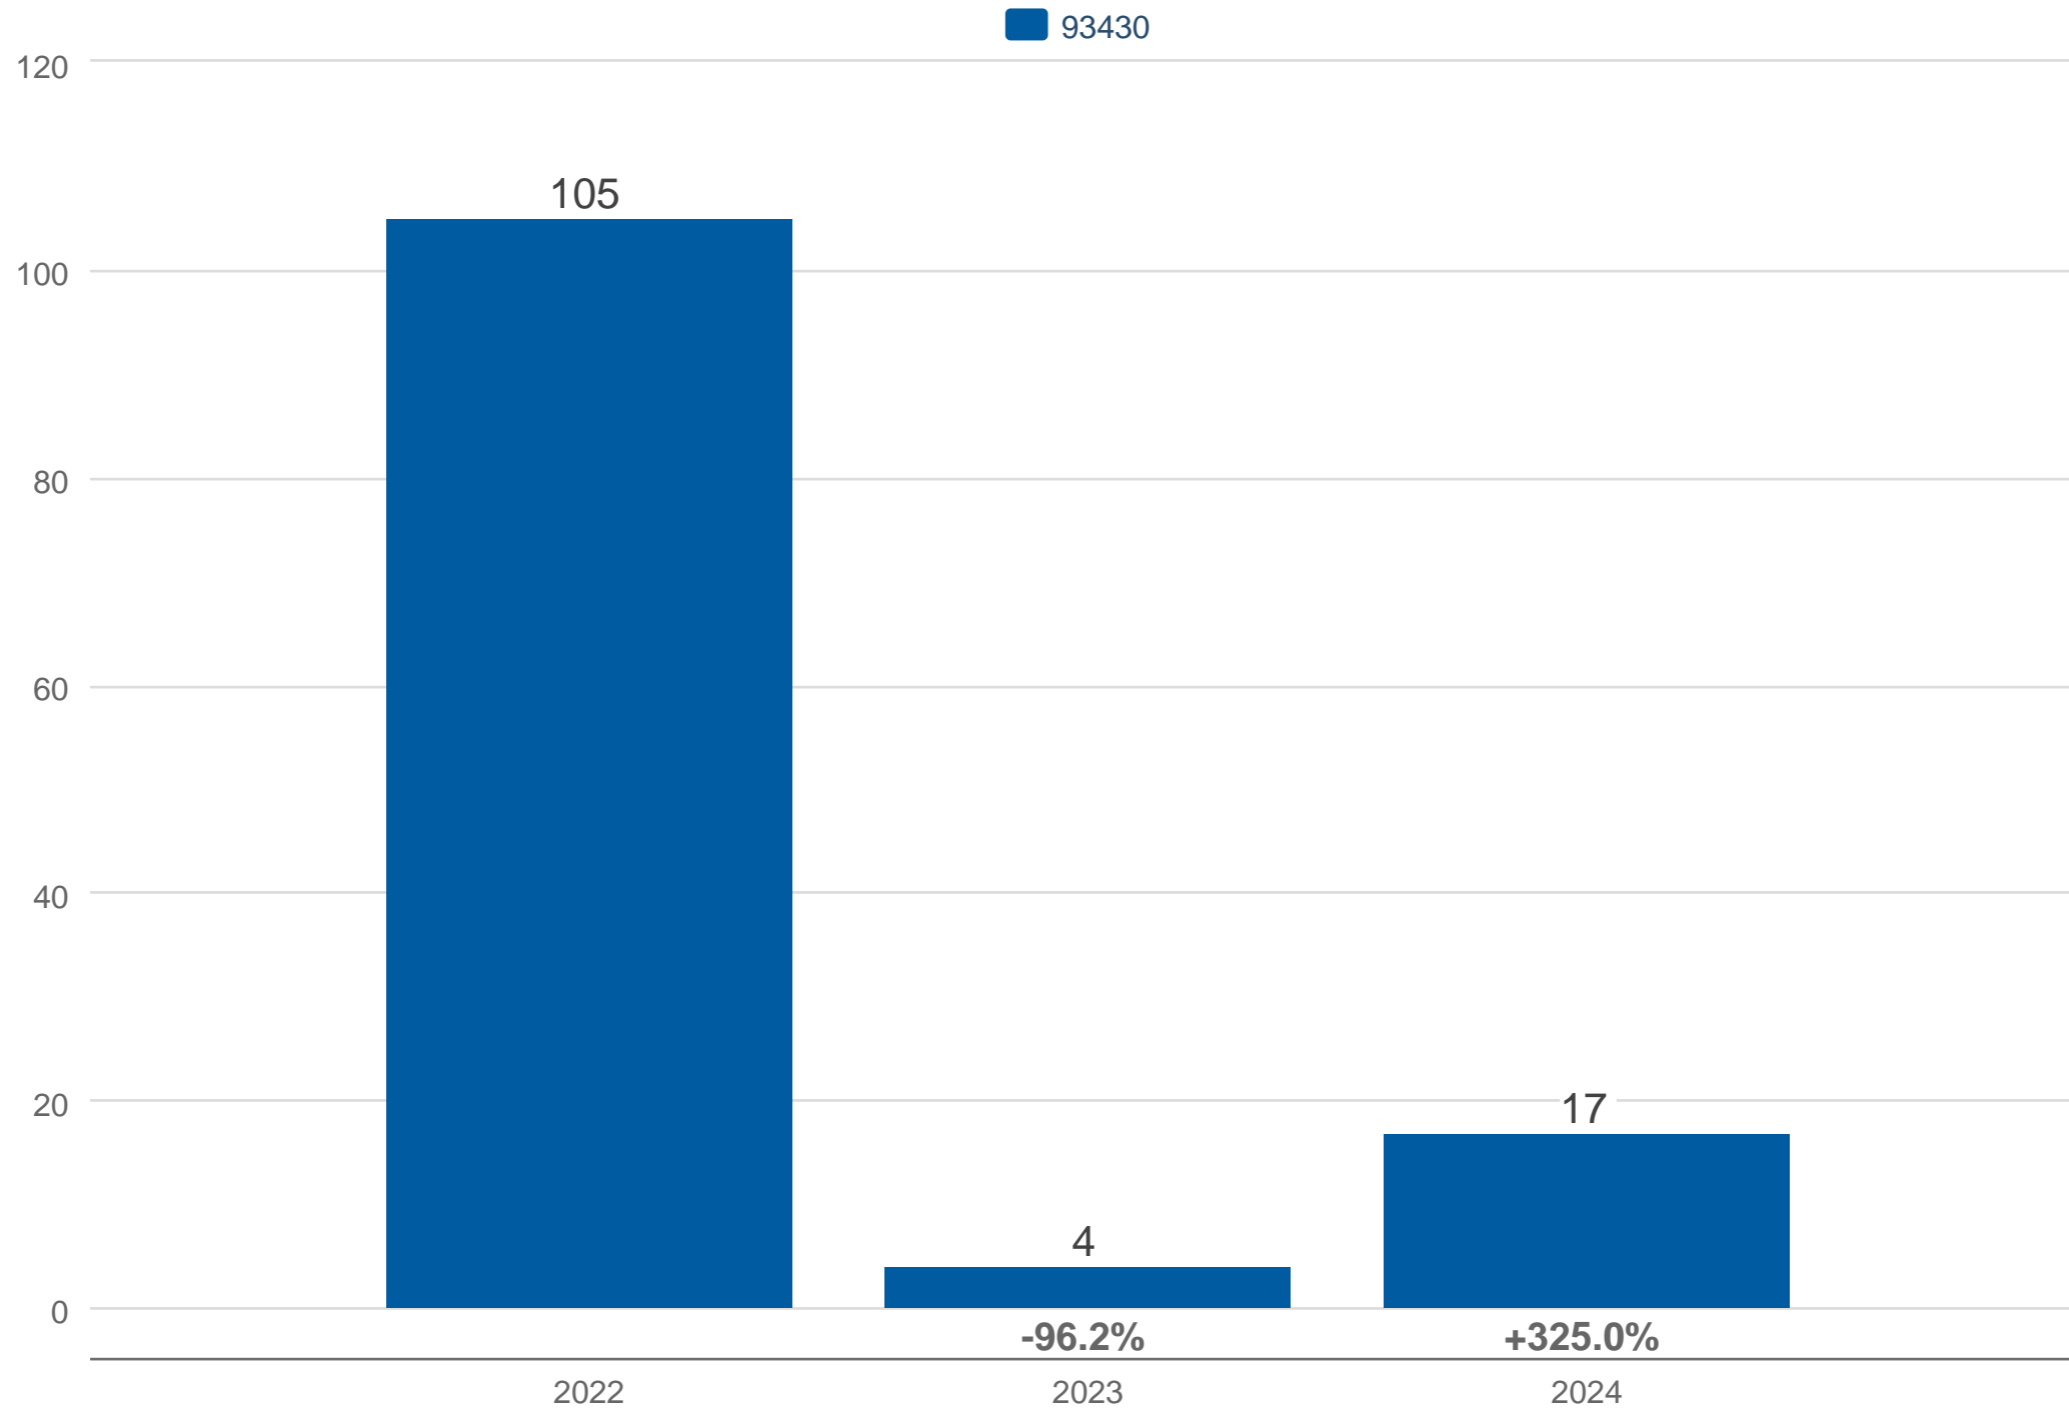

April Average Days on Market

93430: Residential, Single Family

Each data point is one month of activity. Data is from May 20, 2024.