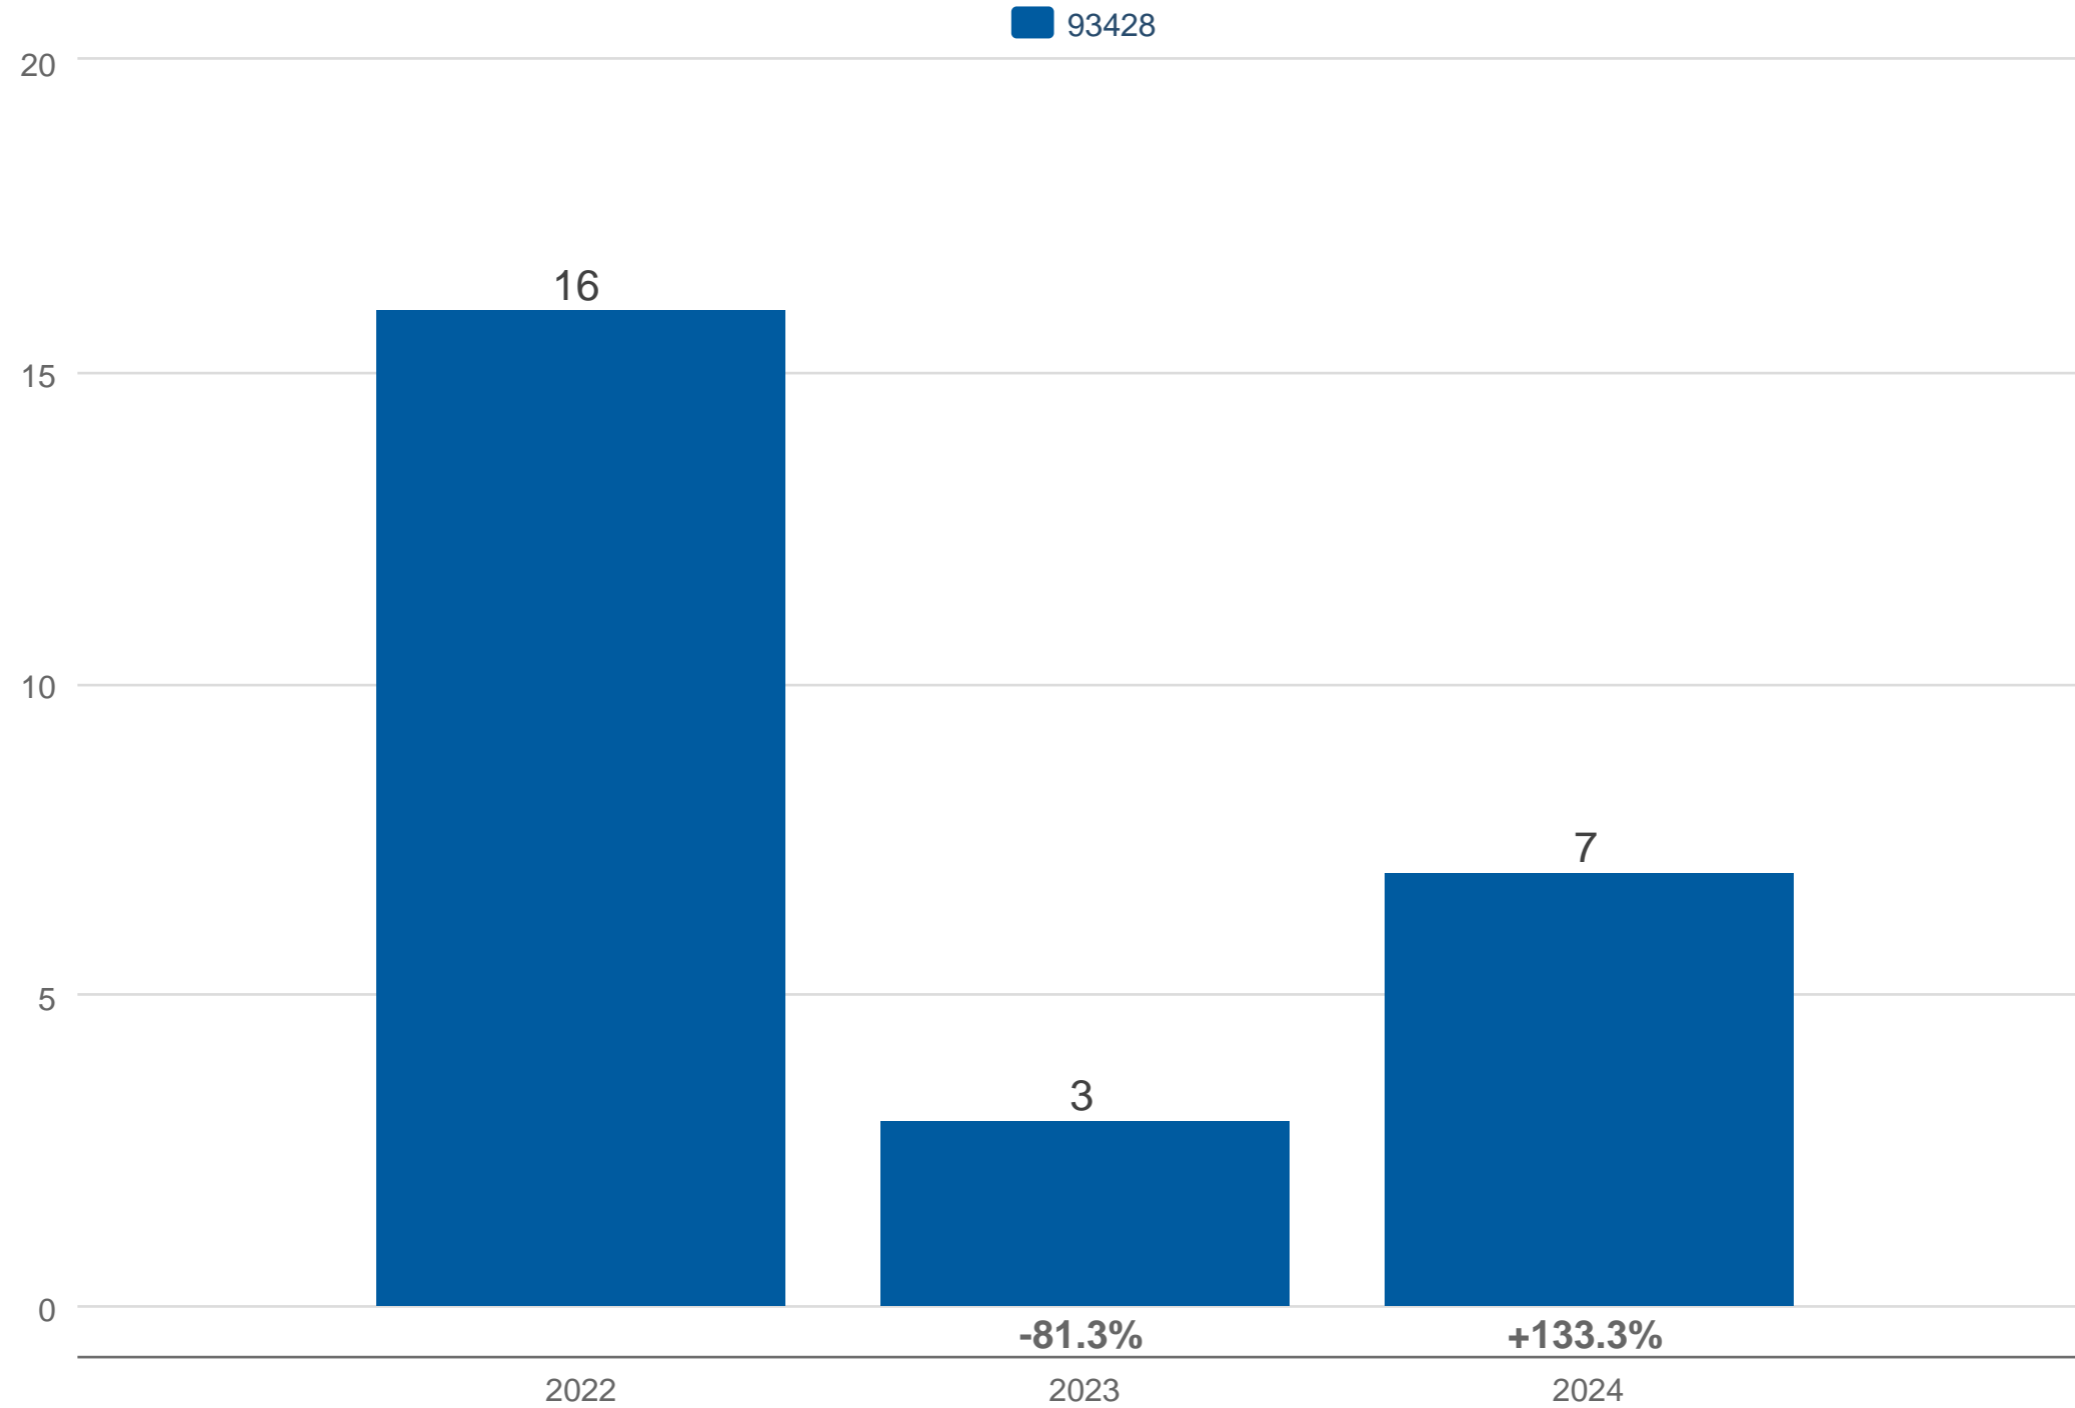

April Closed Sales

93428: Residential, Single Family

Each data point is one month of activity. Data is from May 20, 2024.