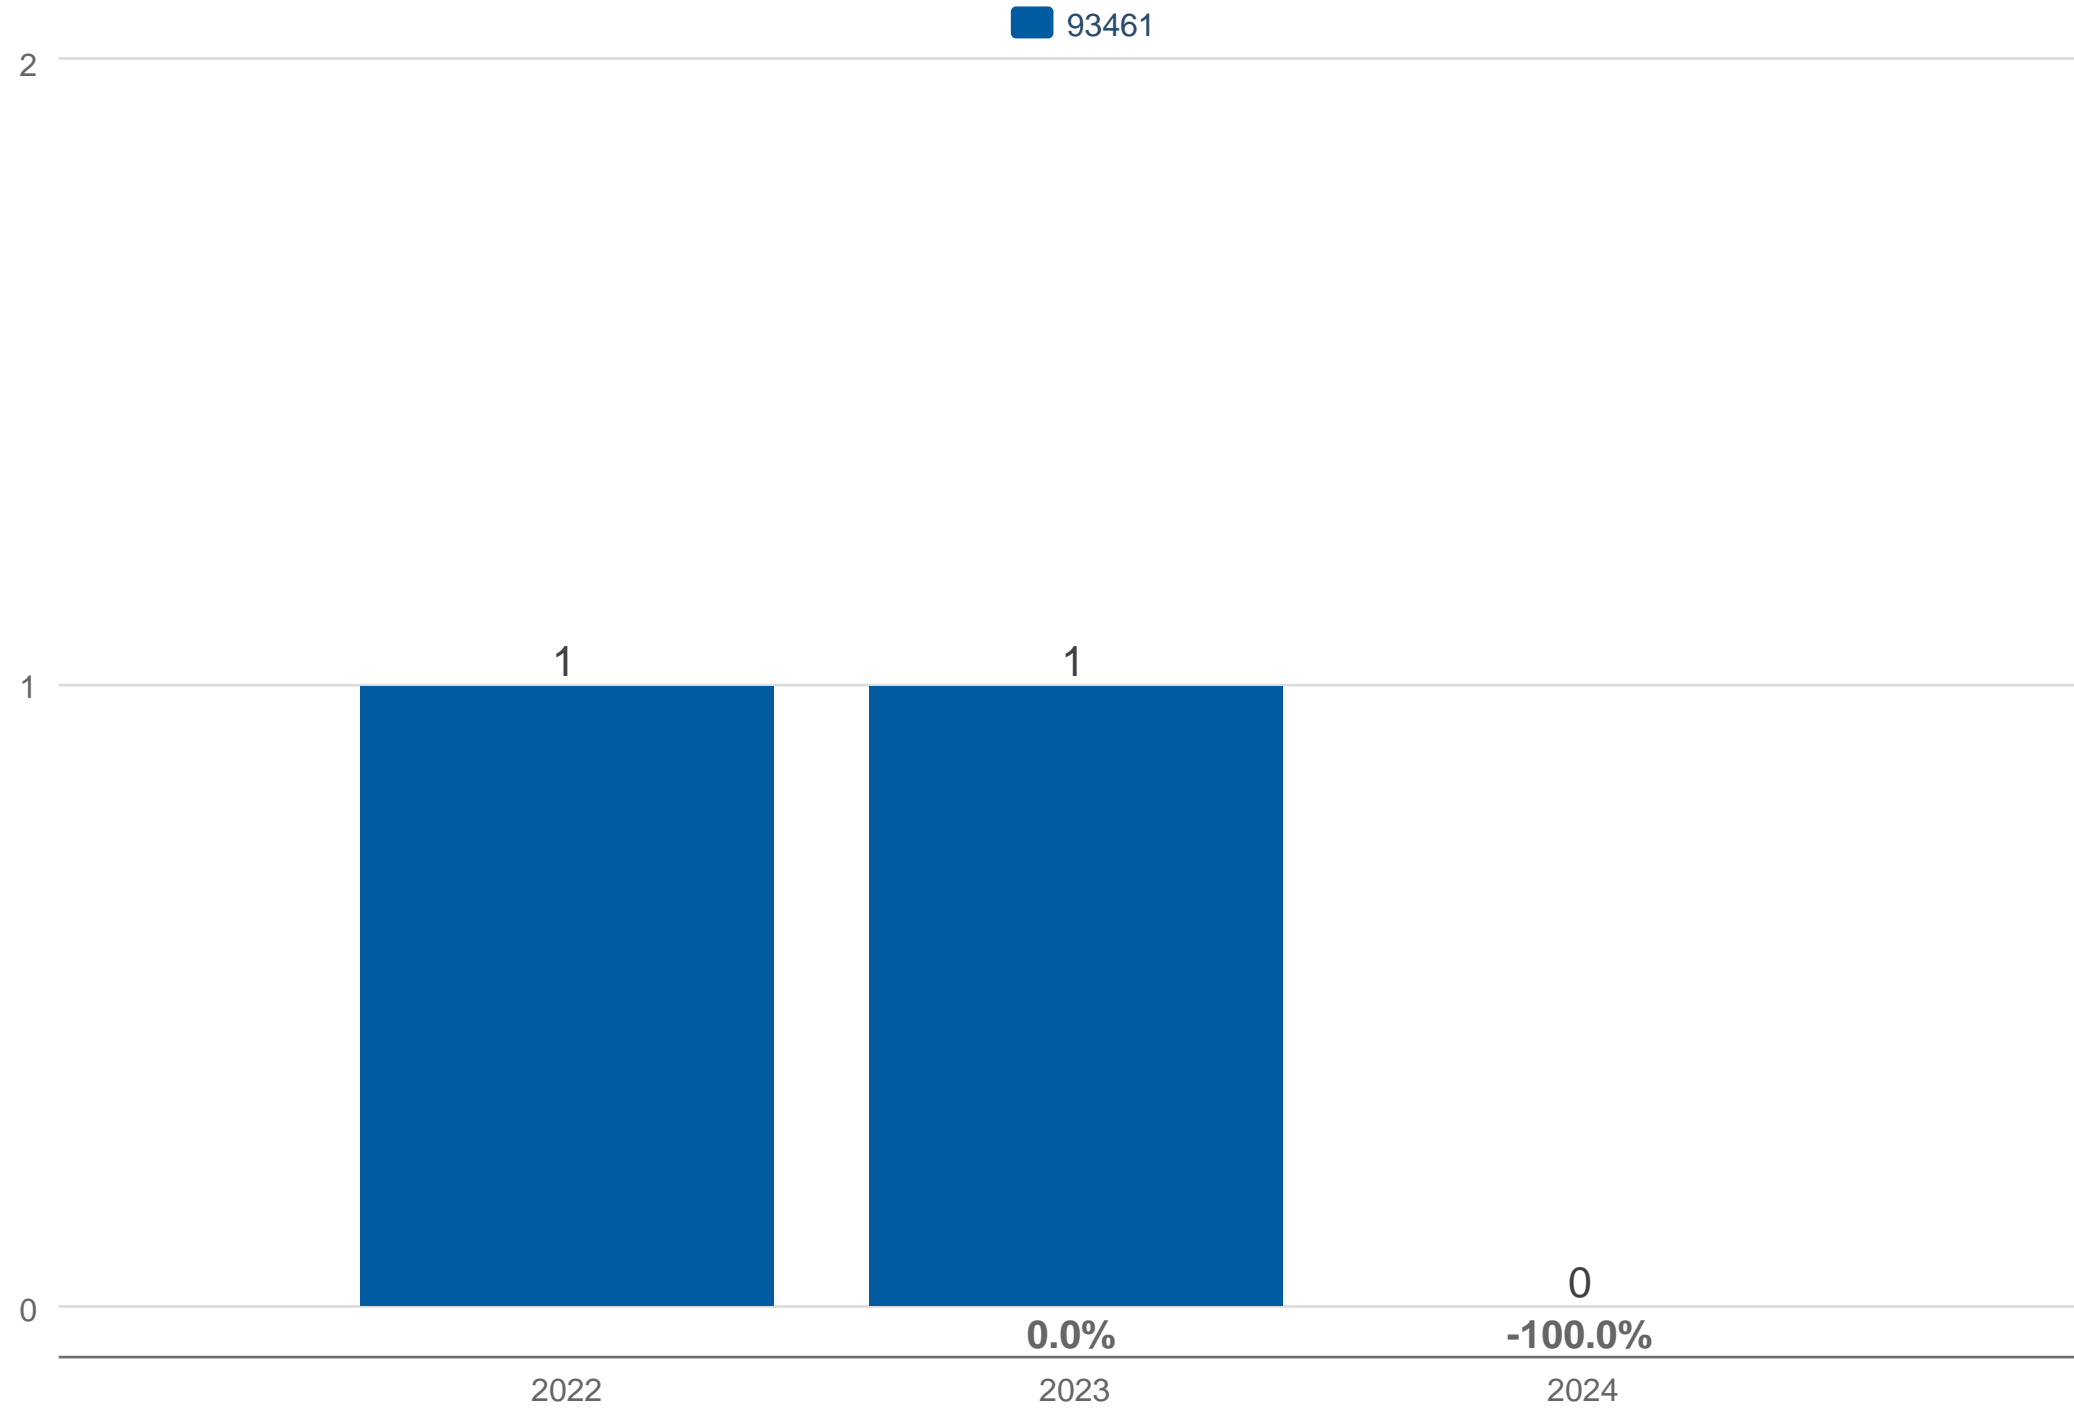

### April Closed Sales

93461: Residential, Single Family

Each data point is one month of activity. Data is from May 20, 2024.