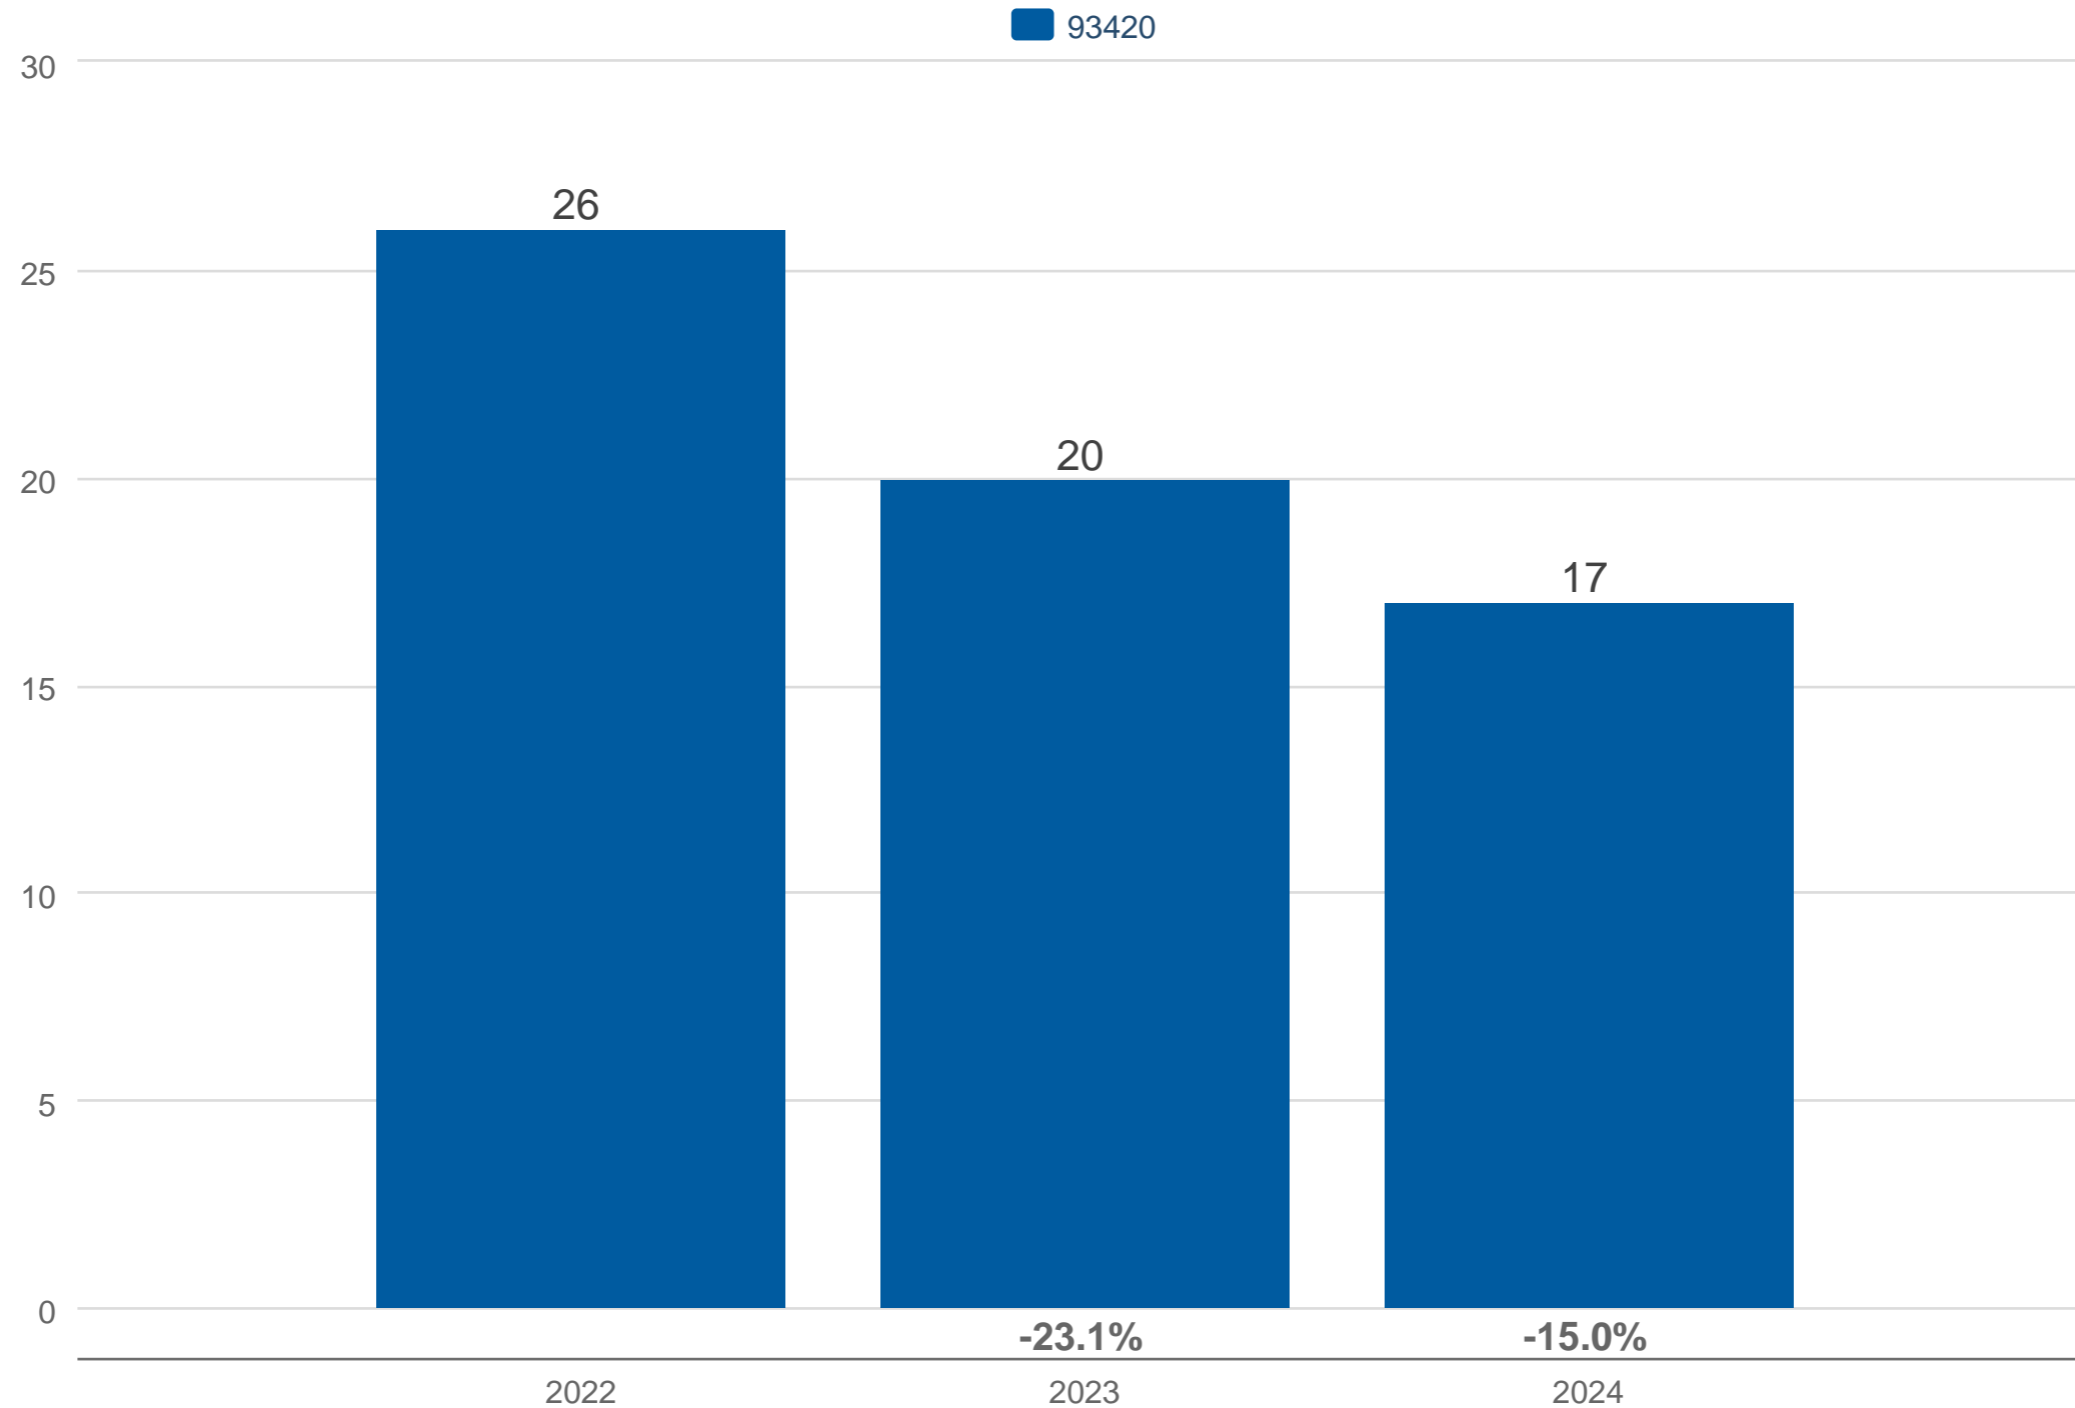

### April Closed Sales

93420: Residential, Single Family

Each data point is one month of activity. Data is from May 20, 2024.