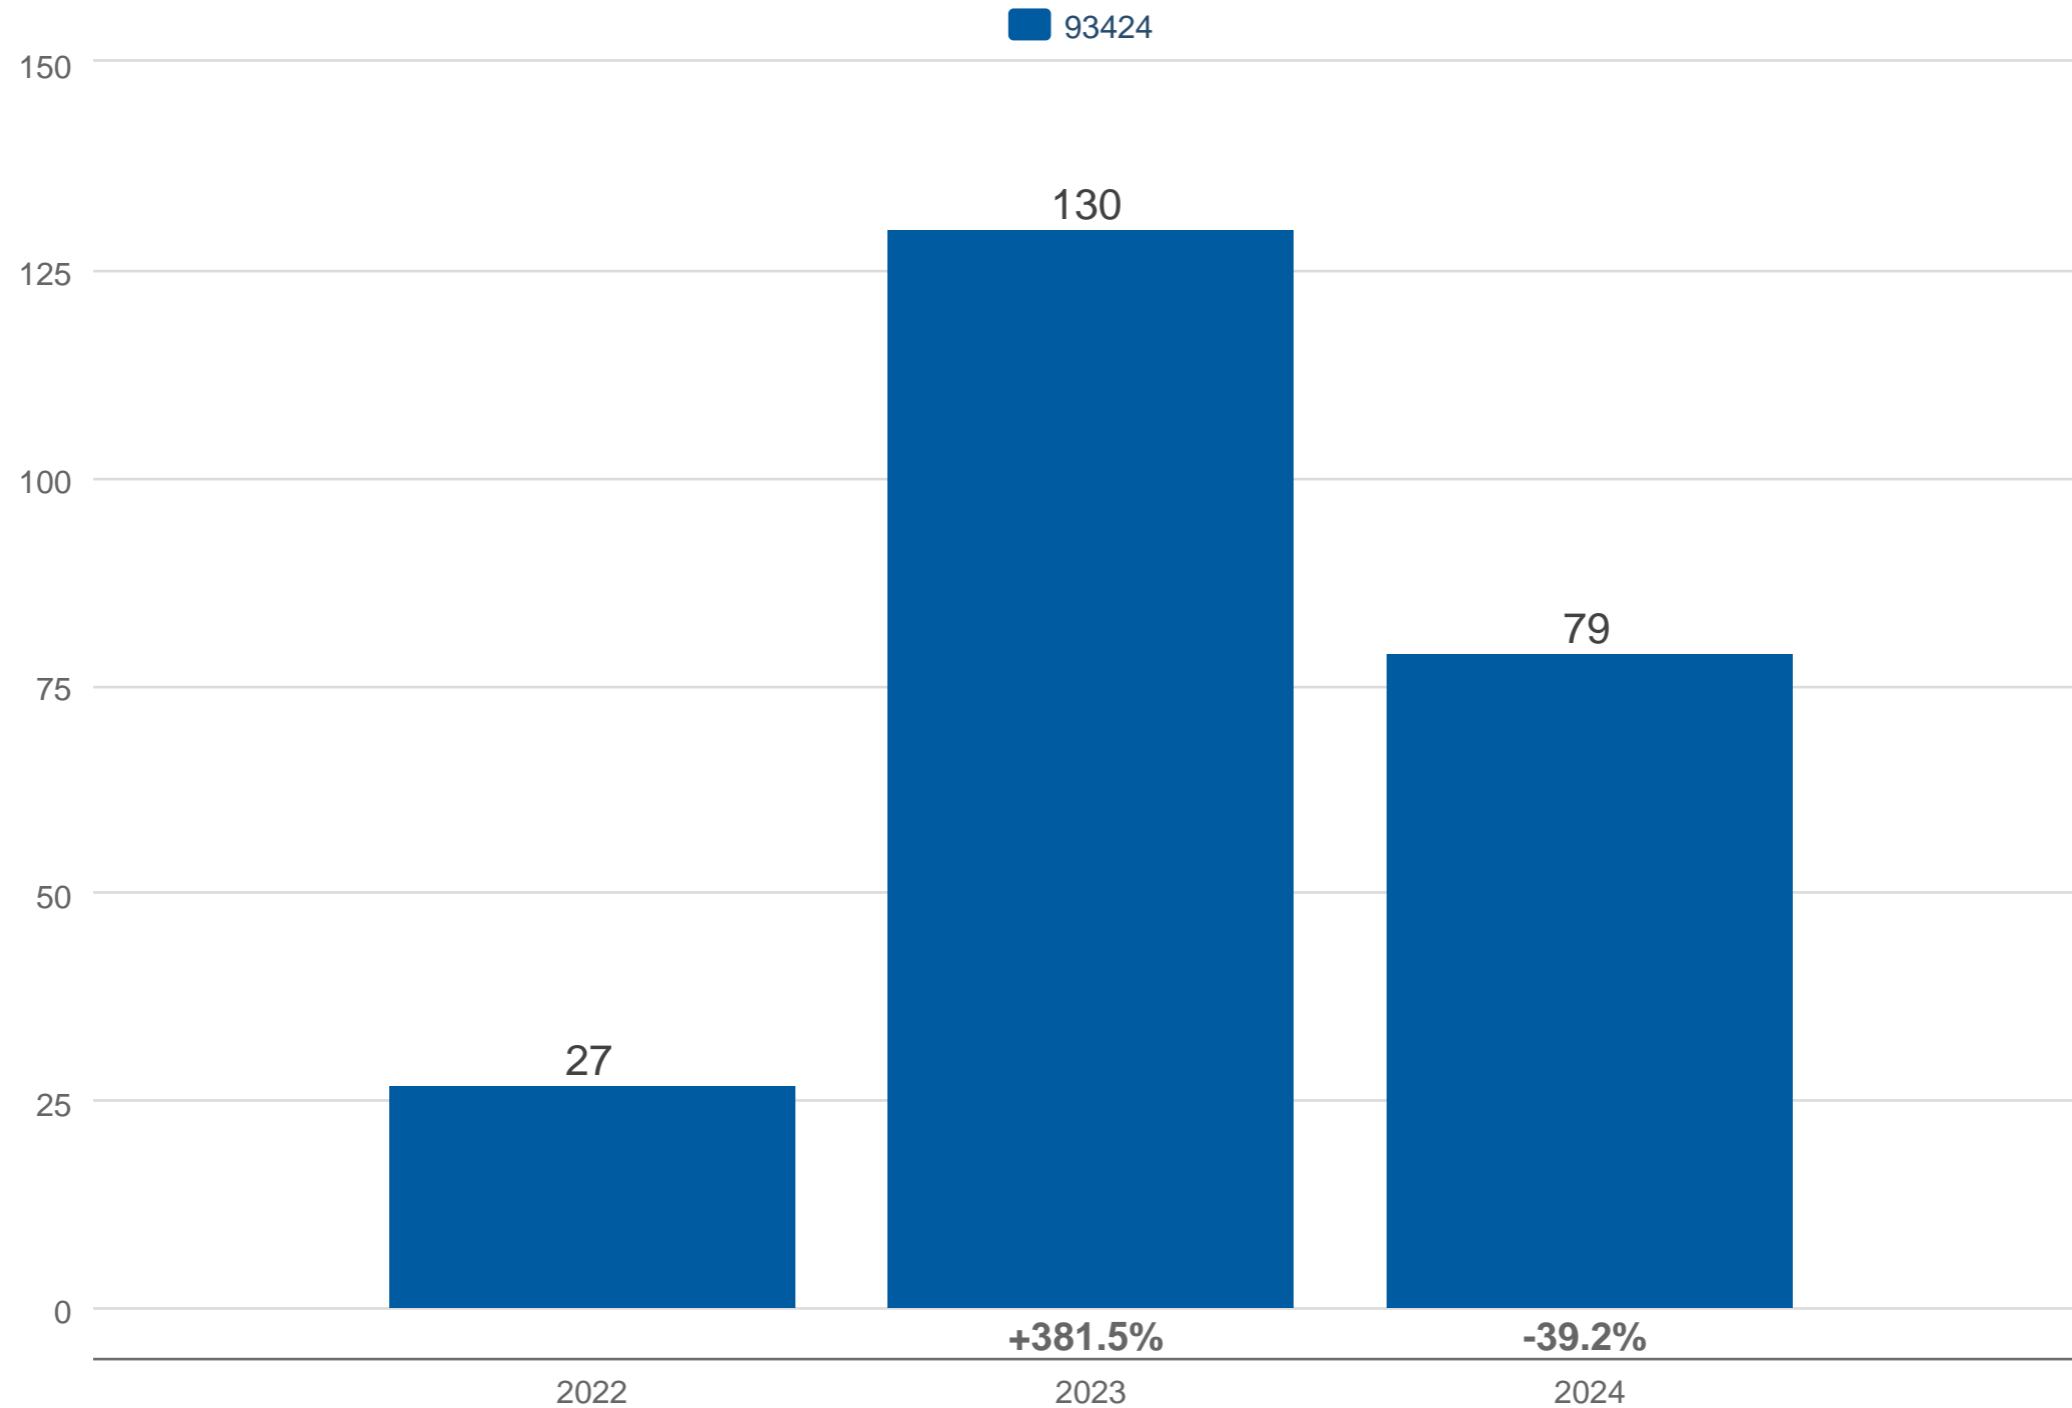

April Average Days on Market

93424: Residential, Single Family

Each data point is one month of activity. Data is from May 20, 2024.