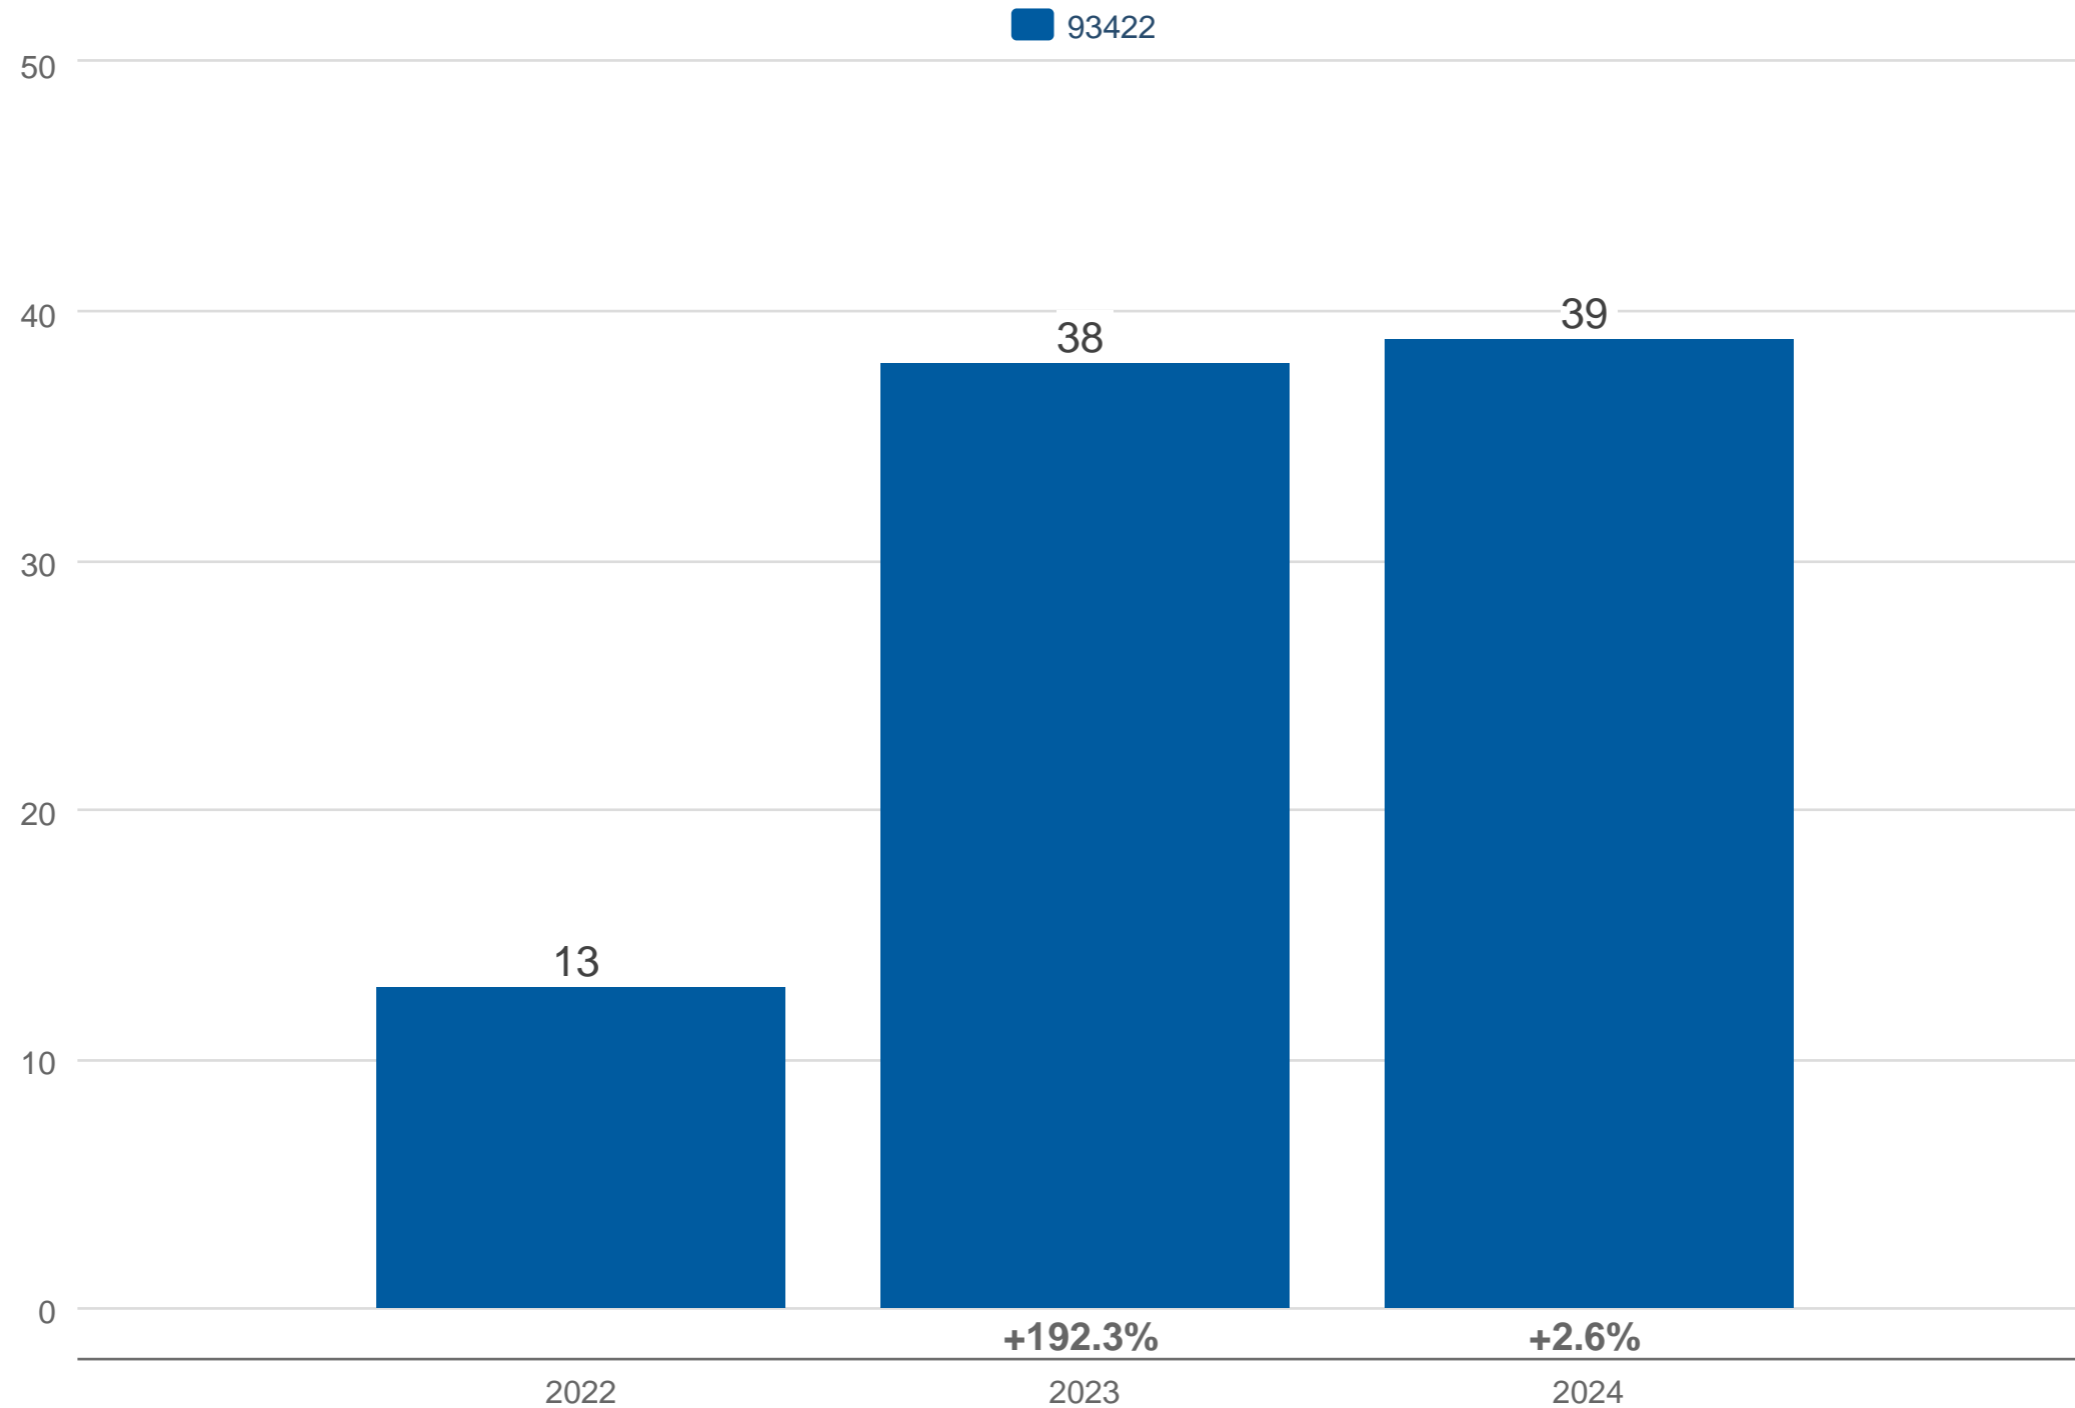

April Average Days on Market

93422: Residential, Single Family

Each data point is one month of activity. Data is from May 20, 2024.