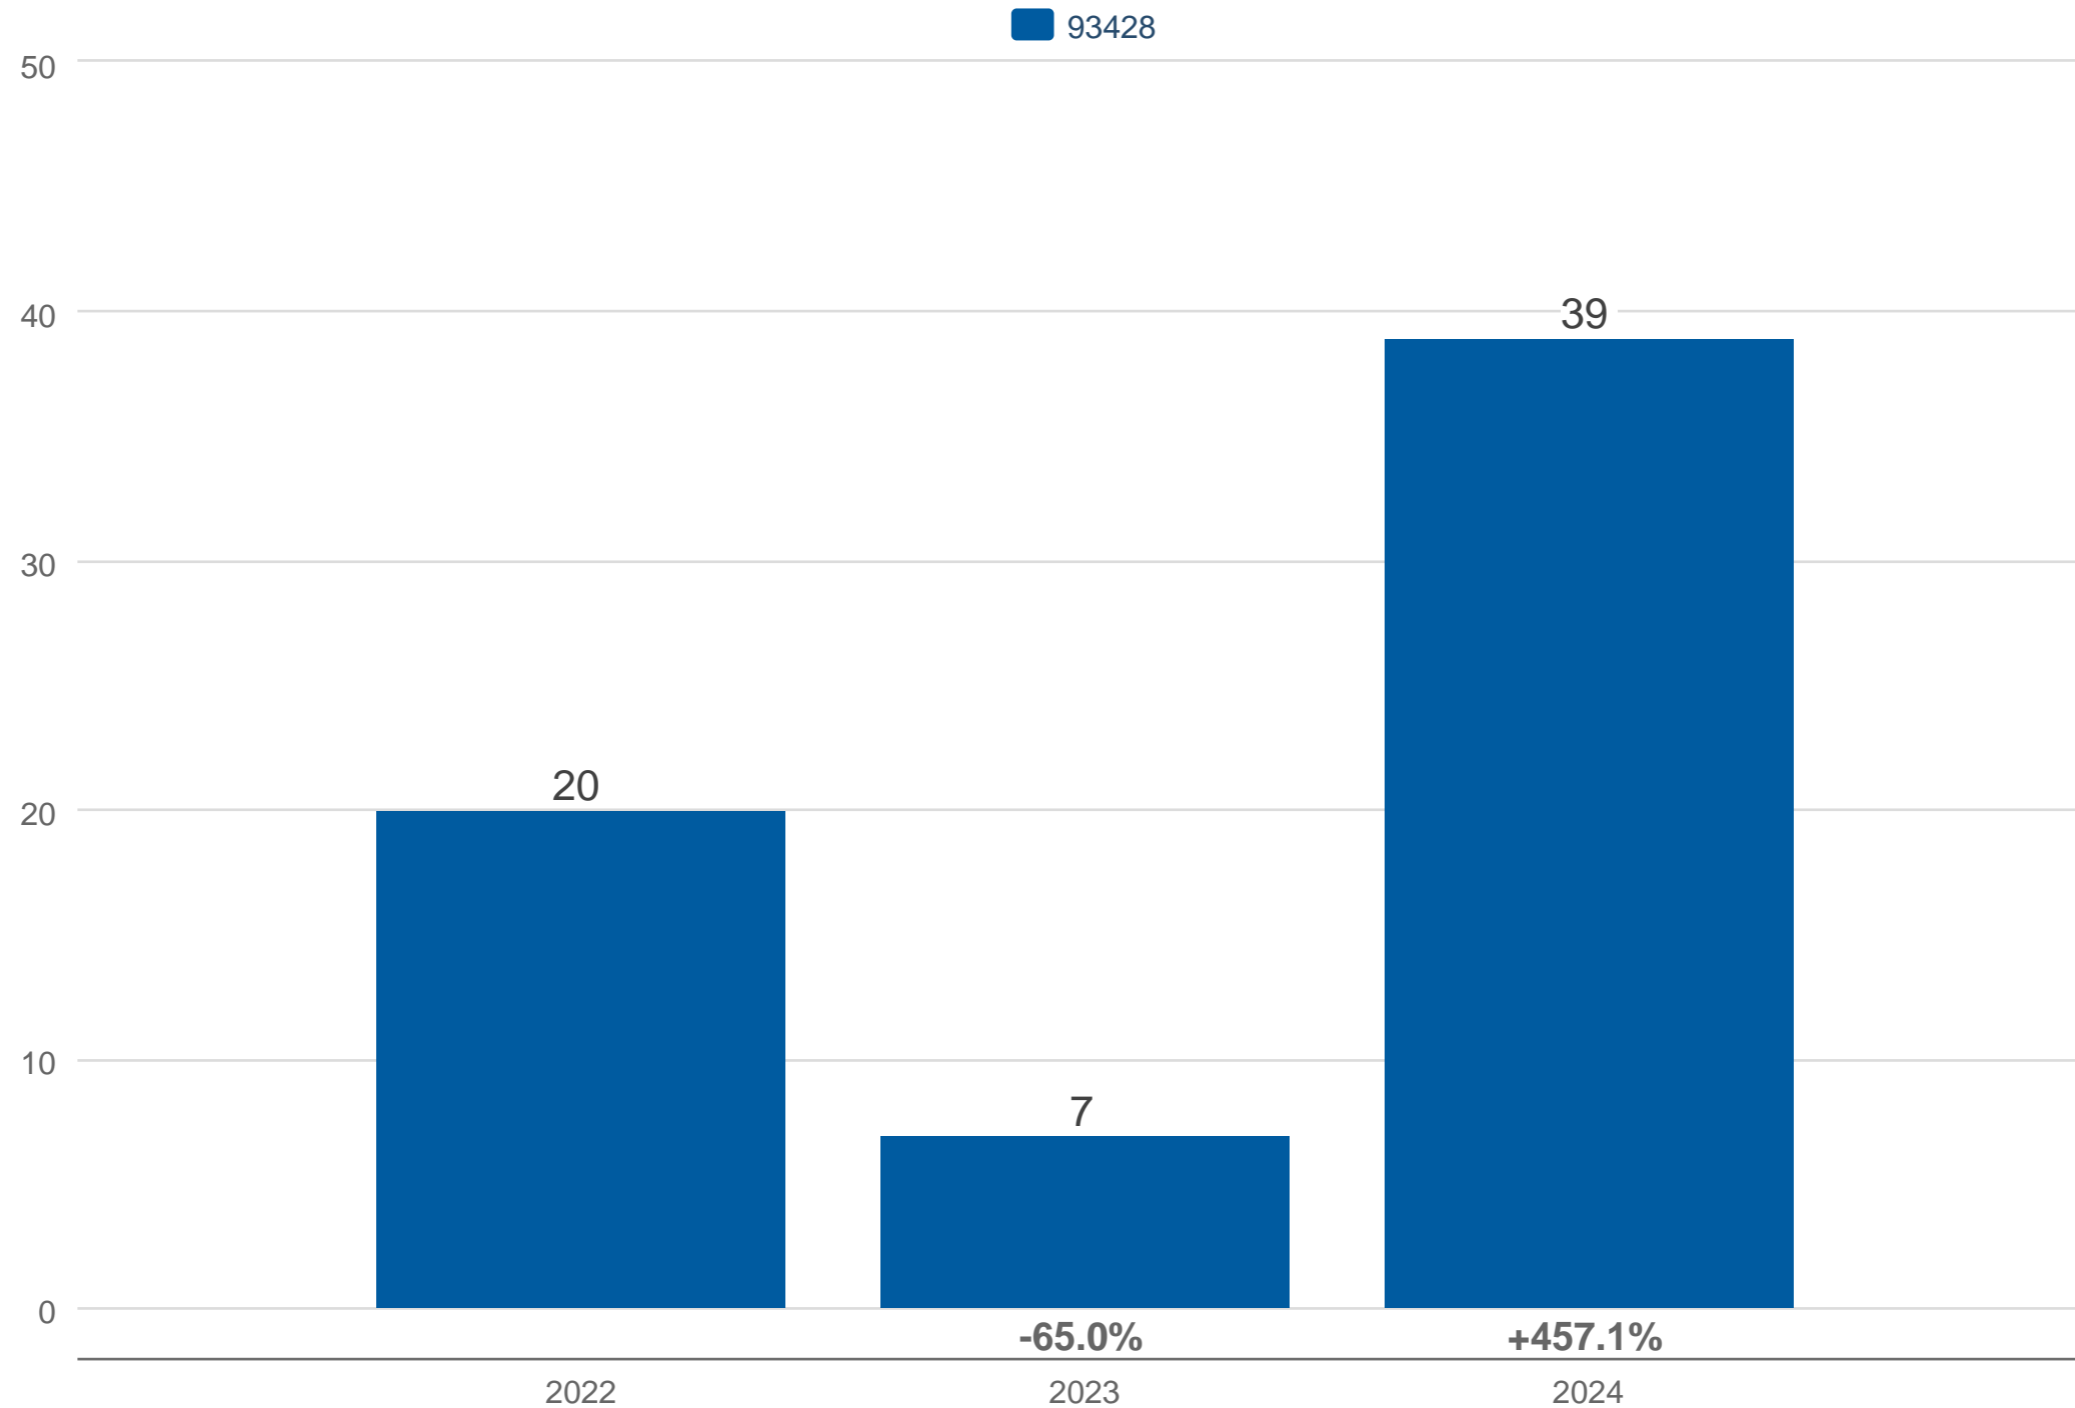

April Average Days on Market

93428: Residential, Single Family

Each data point is one month of activity. Data is from May 20, 2024.