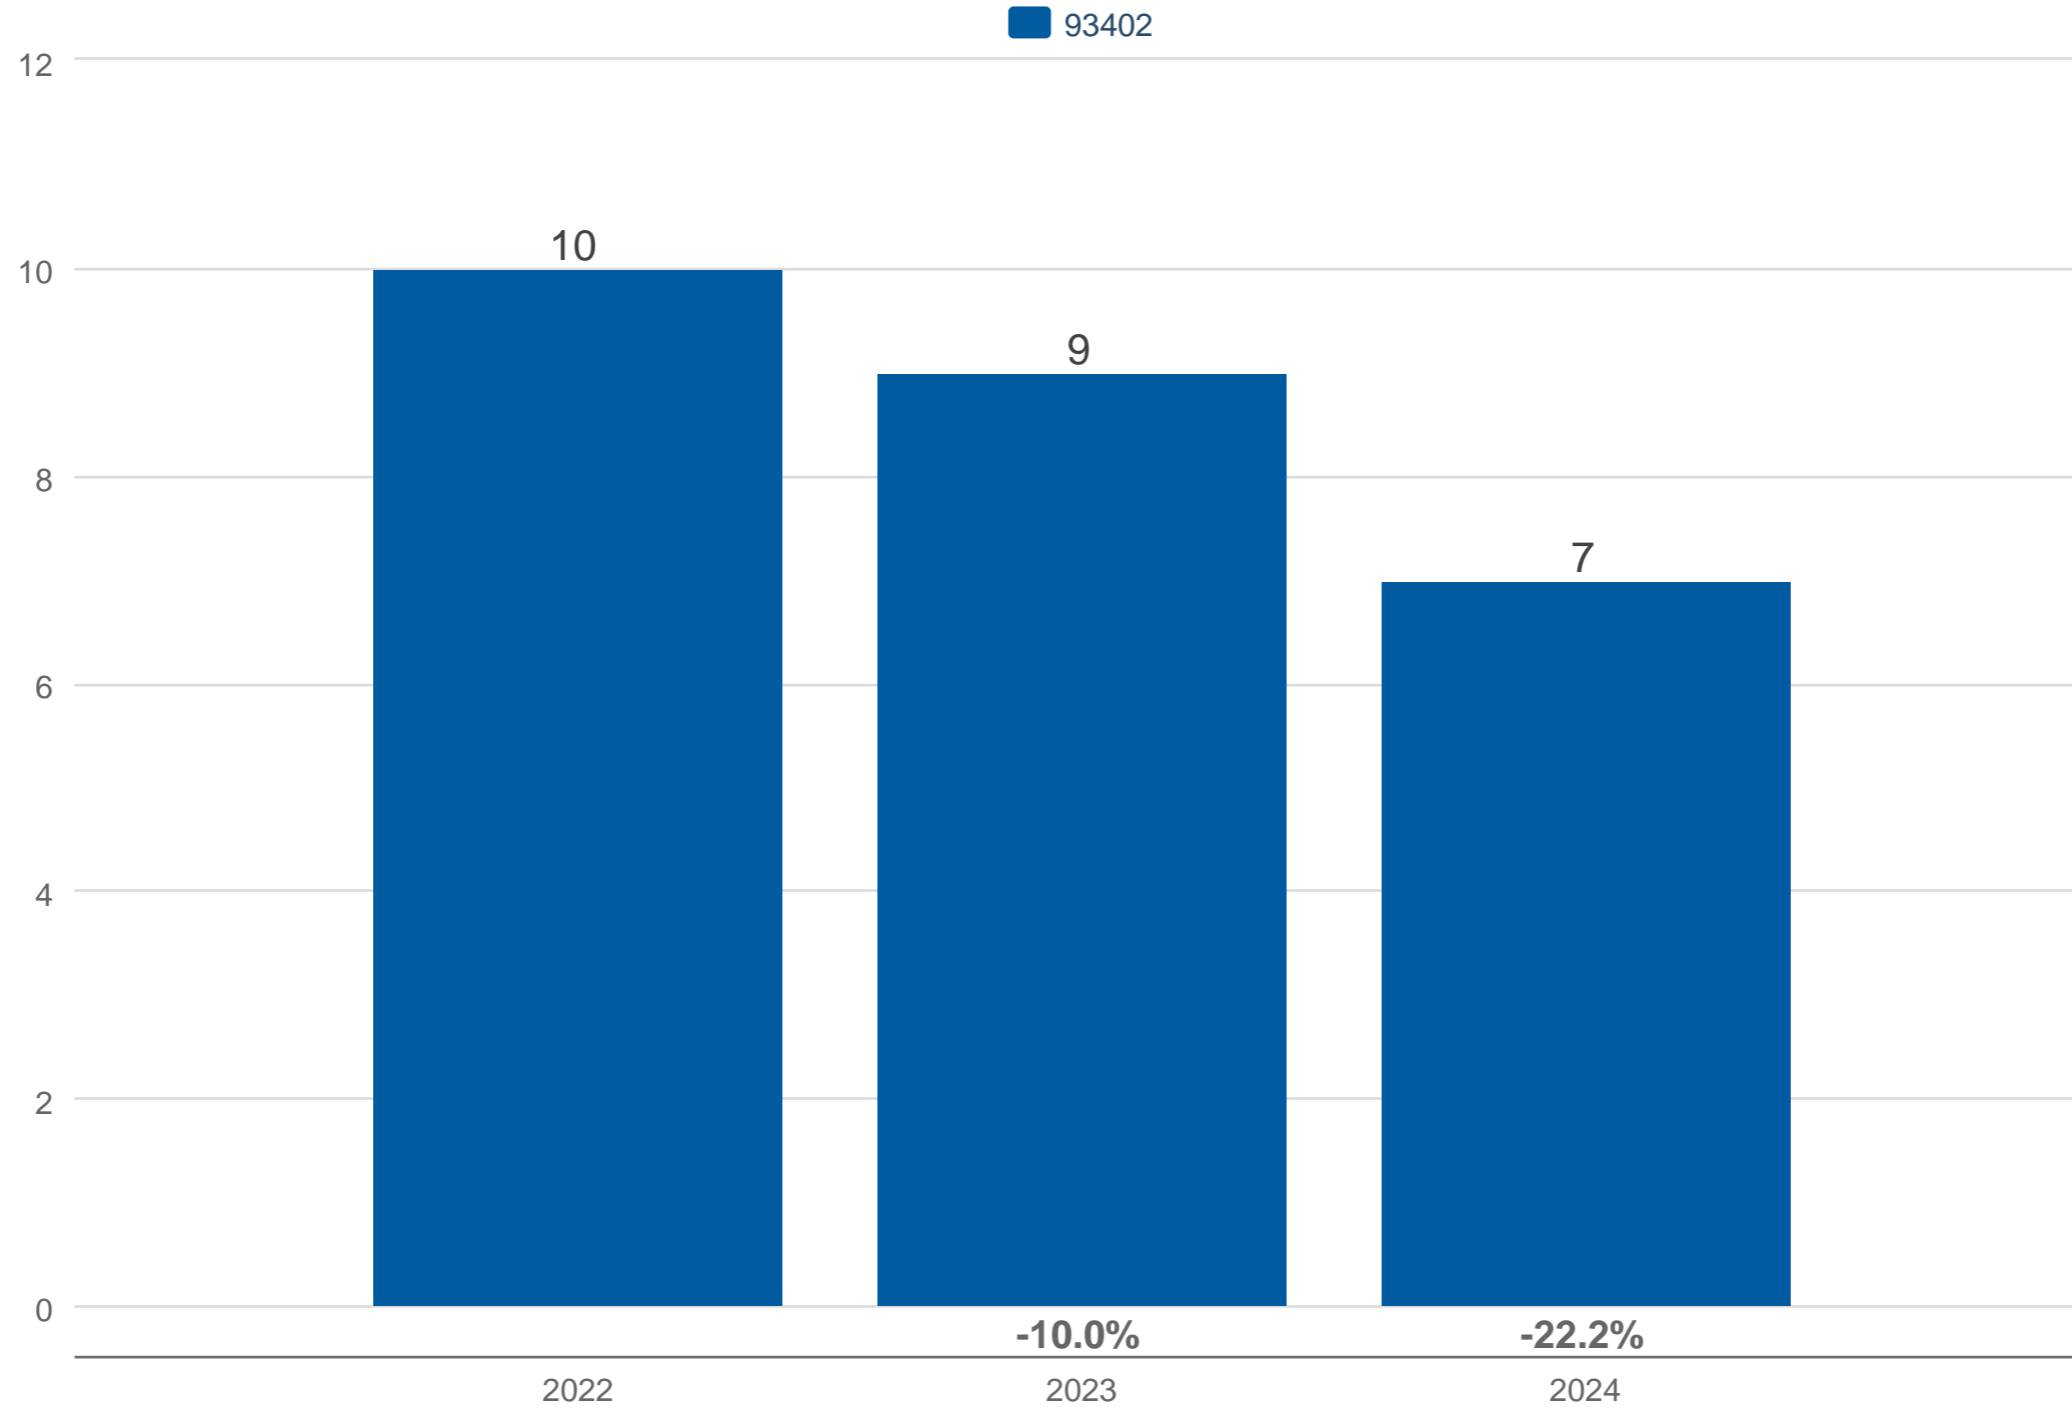

### April Closed Sales

93402: Residential, Single Family

Each data point is one month of activity. Data is from May 21, 2024.