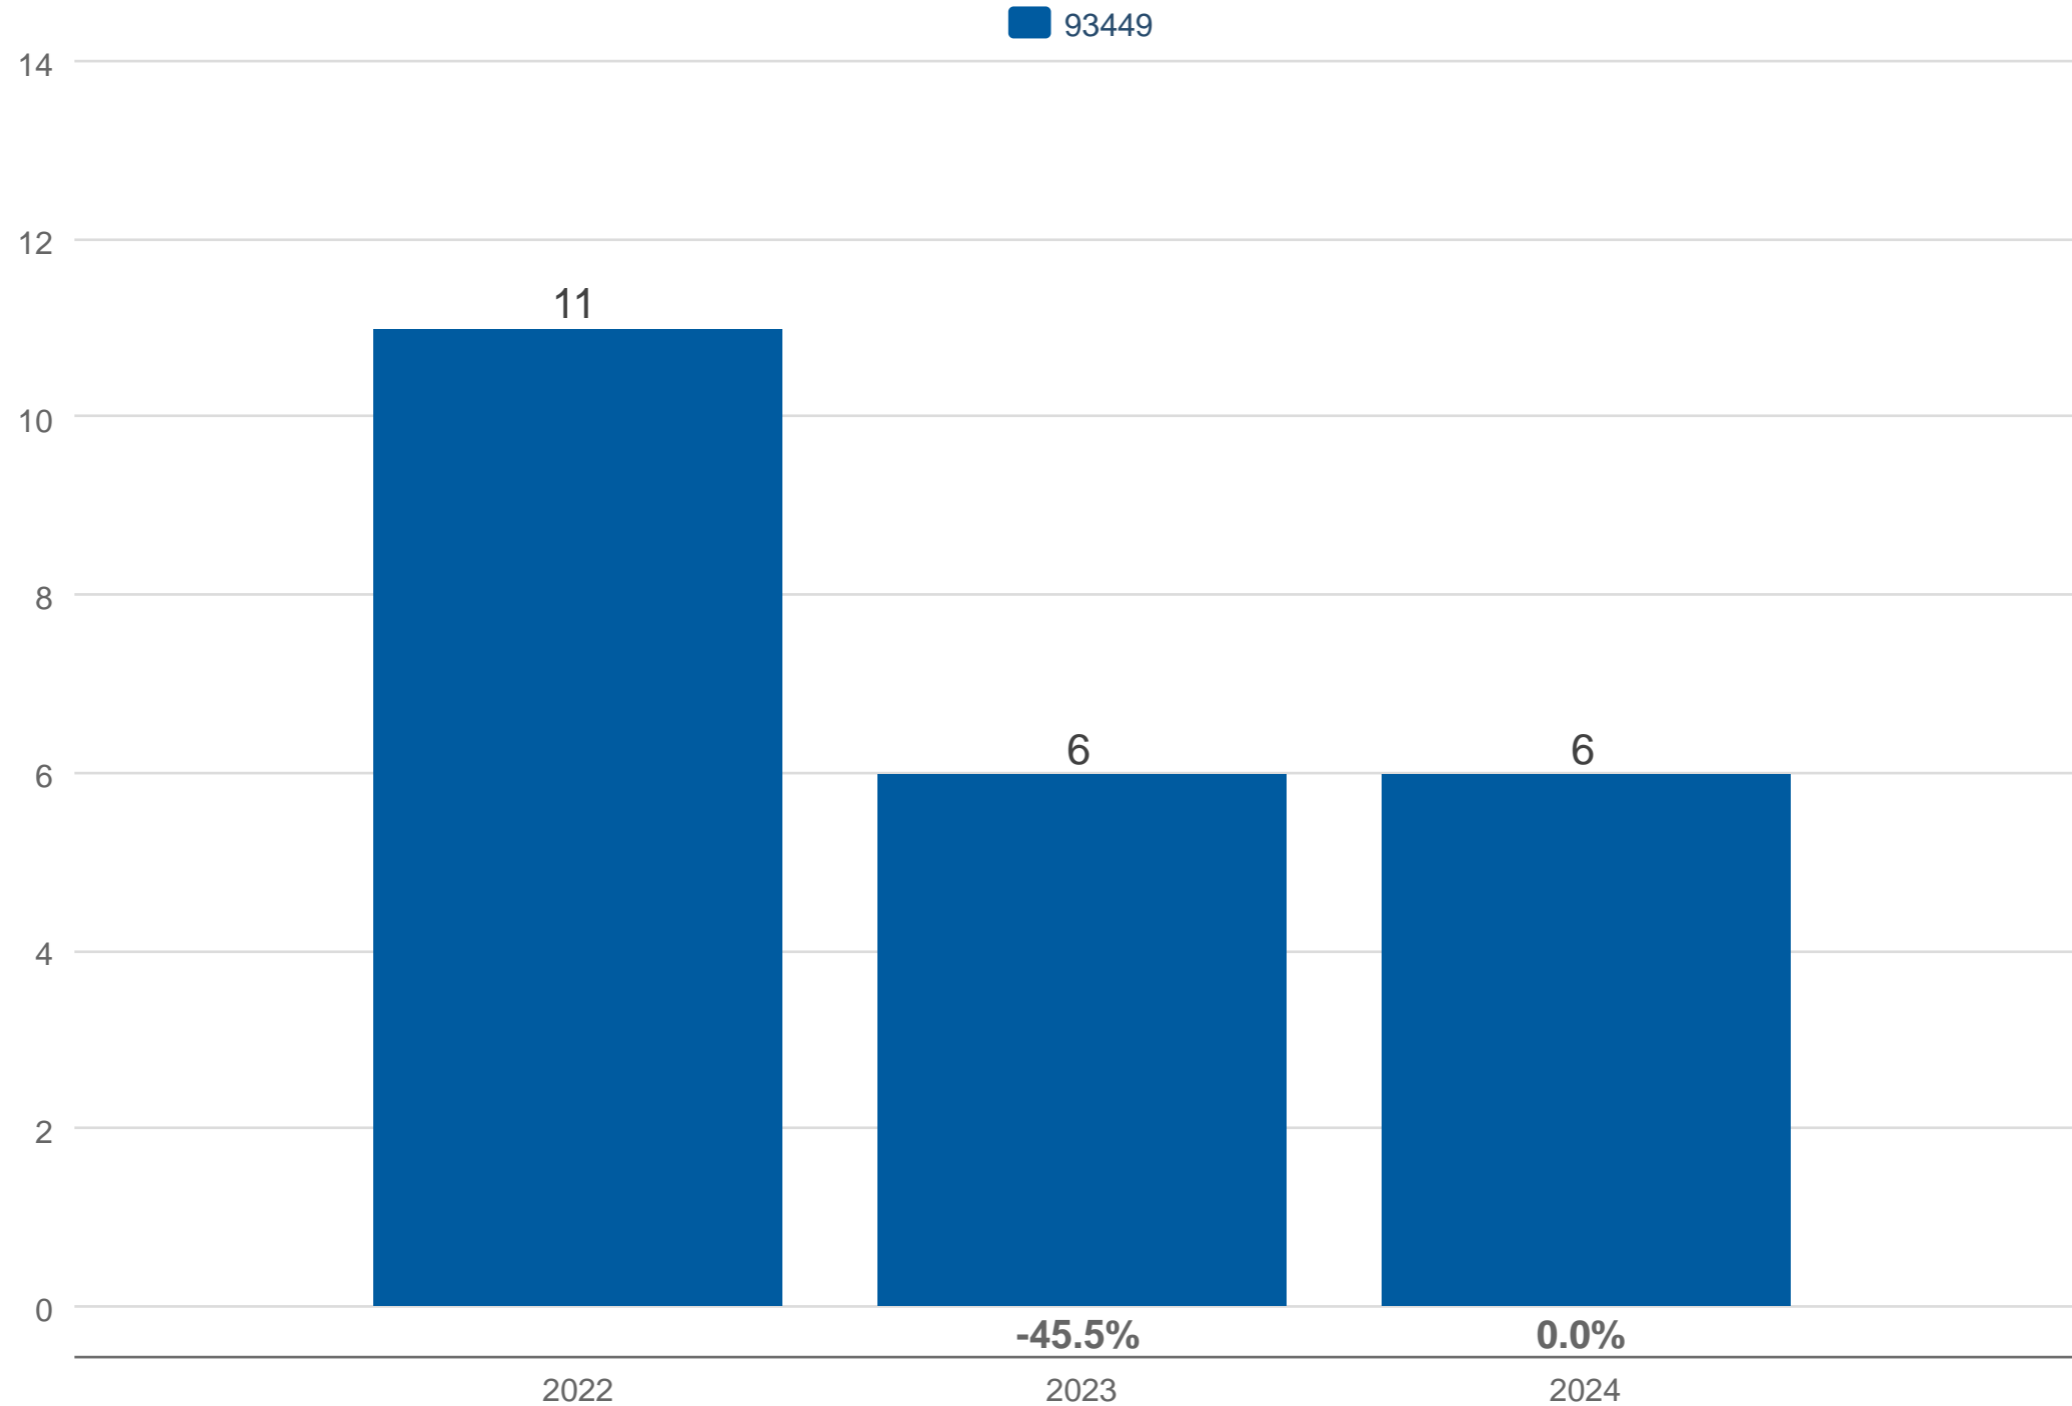

### April Closed Sales

93449: Residential, Single Family

Each data point is one month of activity. Data is from May 20, 2024.