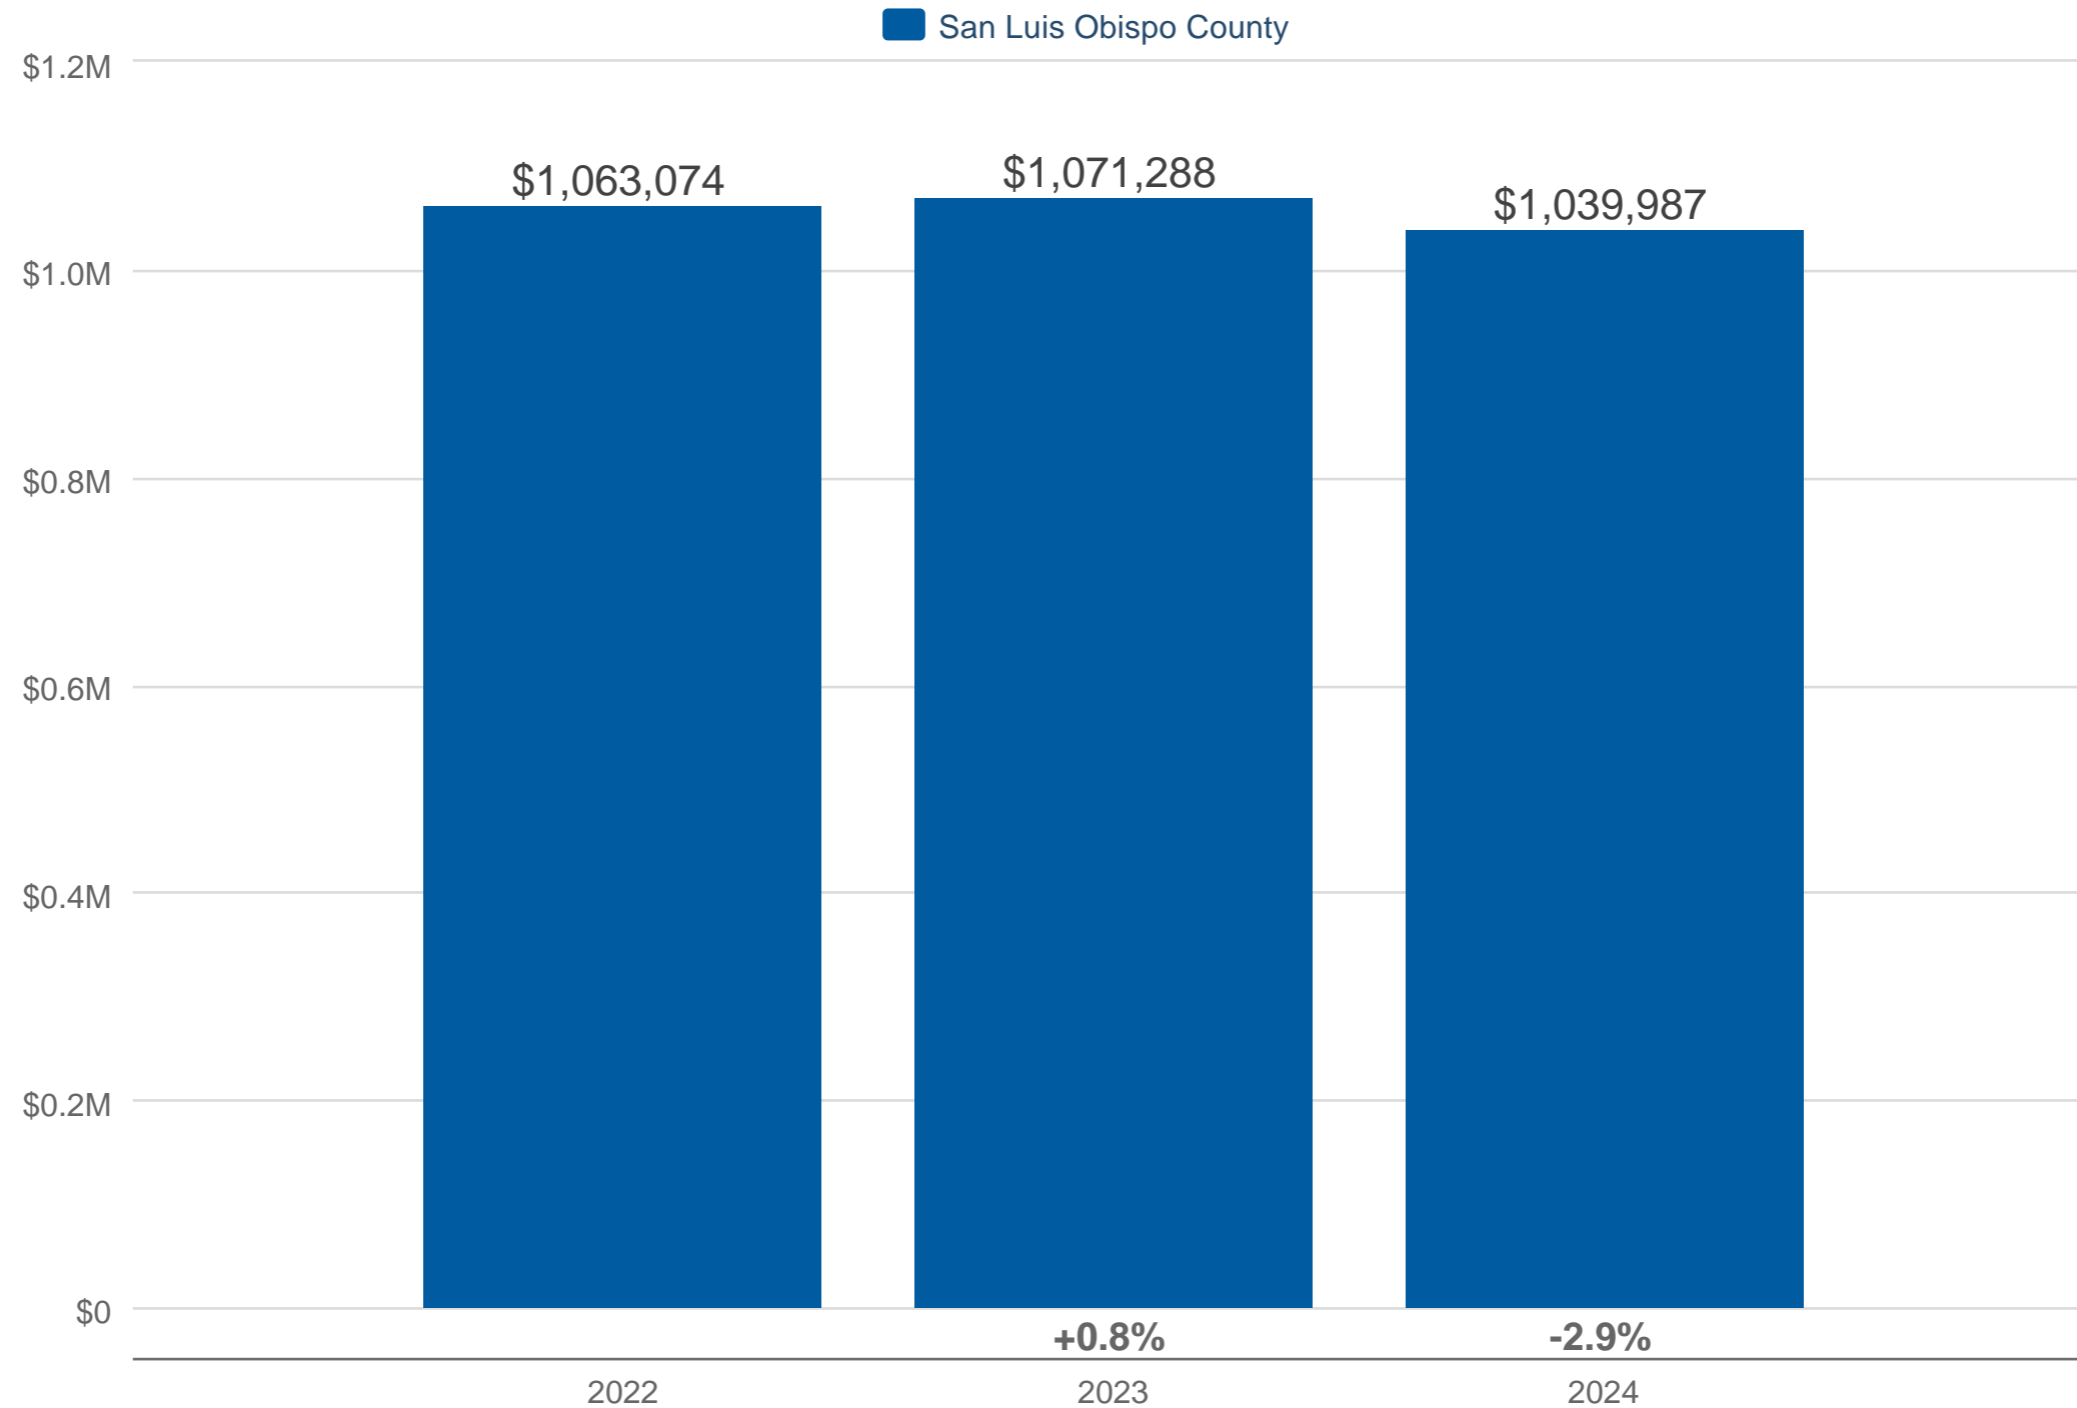

### April Average Sales Price

San Luis Obispo County: Residential, Single Family

Each data point is one month of activity. Data is from May 20, 2024.