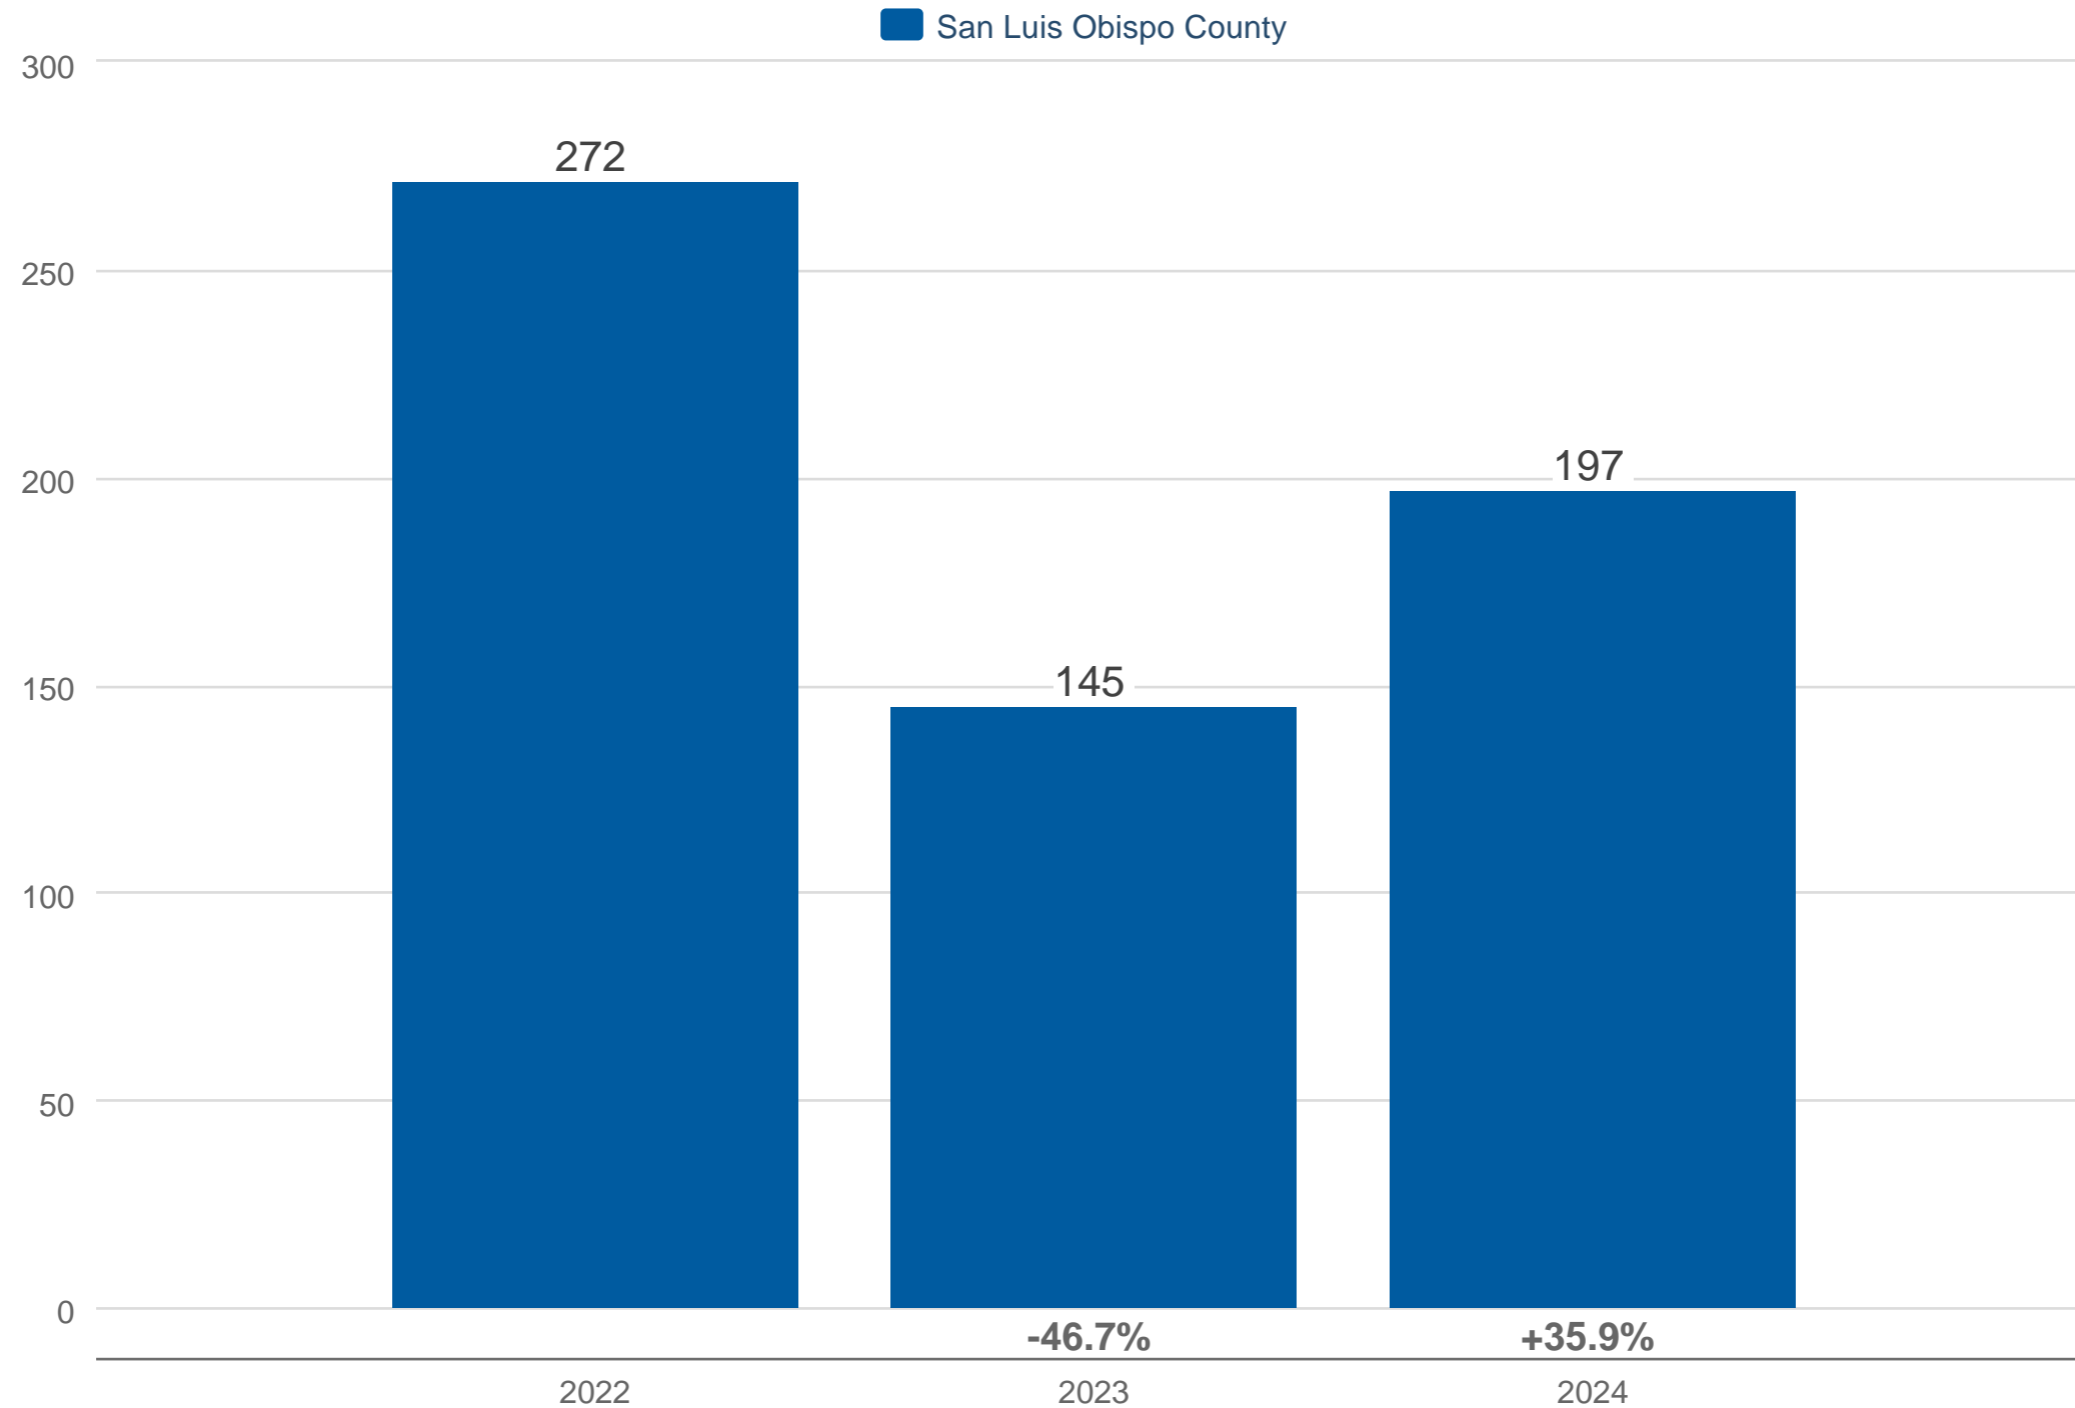

### April Closed Sales

San Luis Obispo County: Residential, Single Family

Each data point is one month of activity. Data is from May 20, 2024.