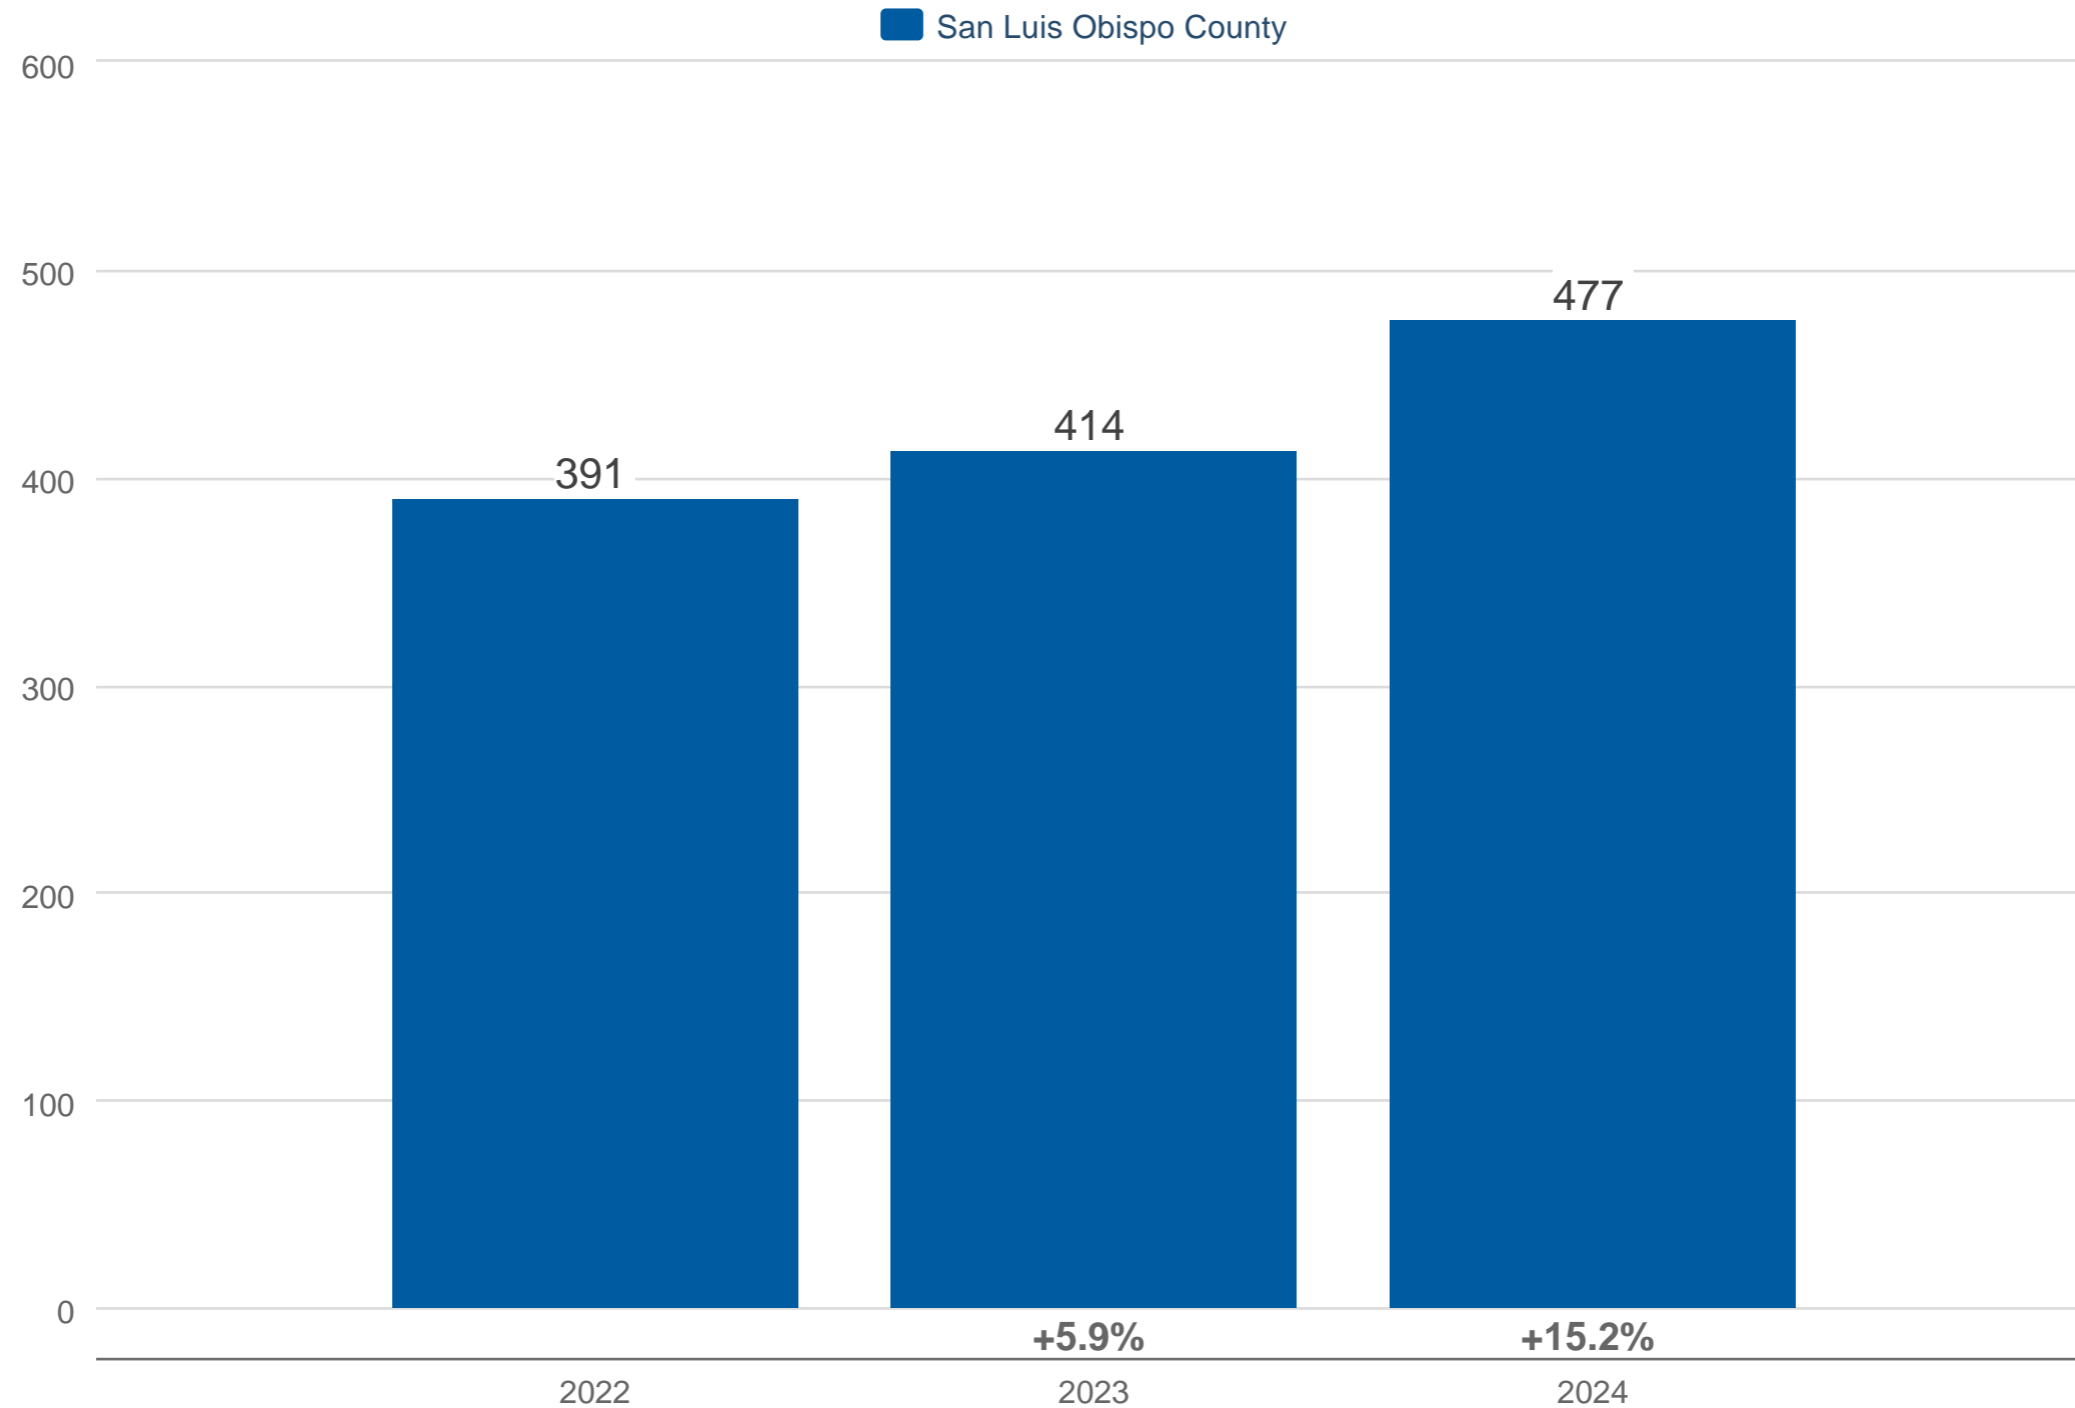

April Active Listings

San Luis Obispo County: Residential, Single Family

Each data point is one month of activity. Data is from May 20, 2024.