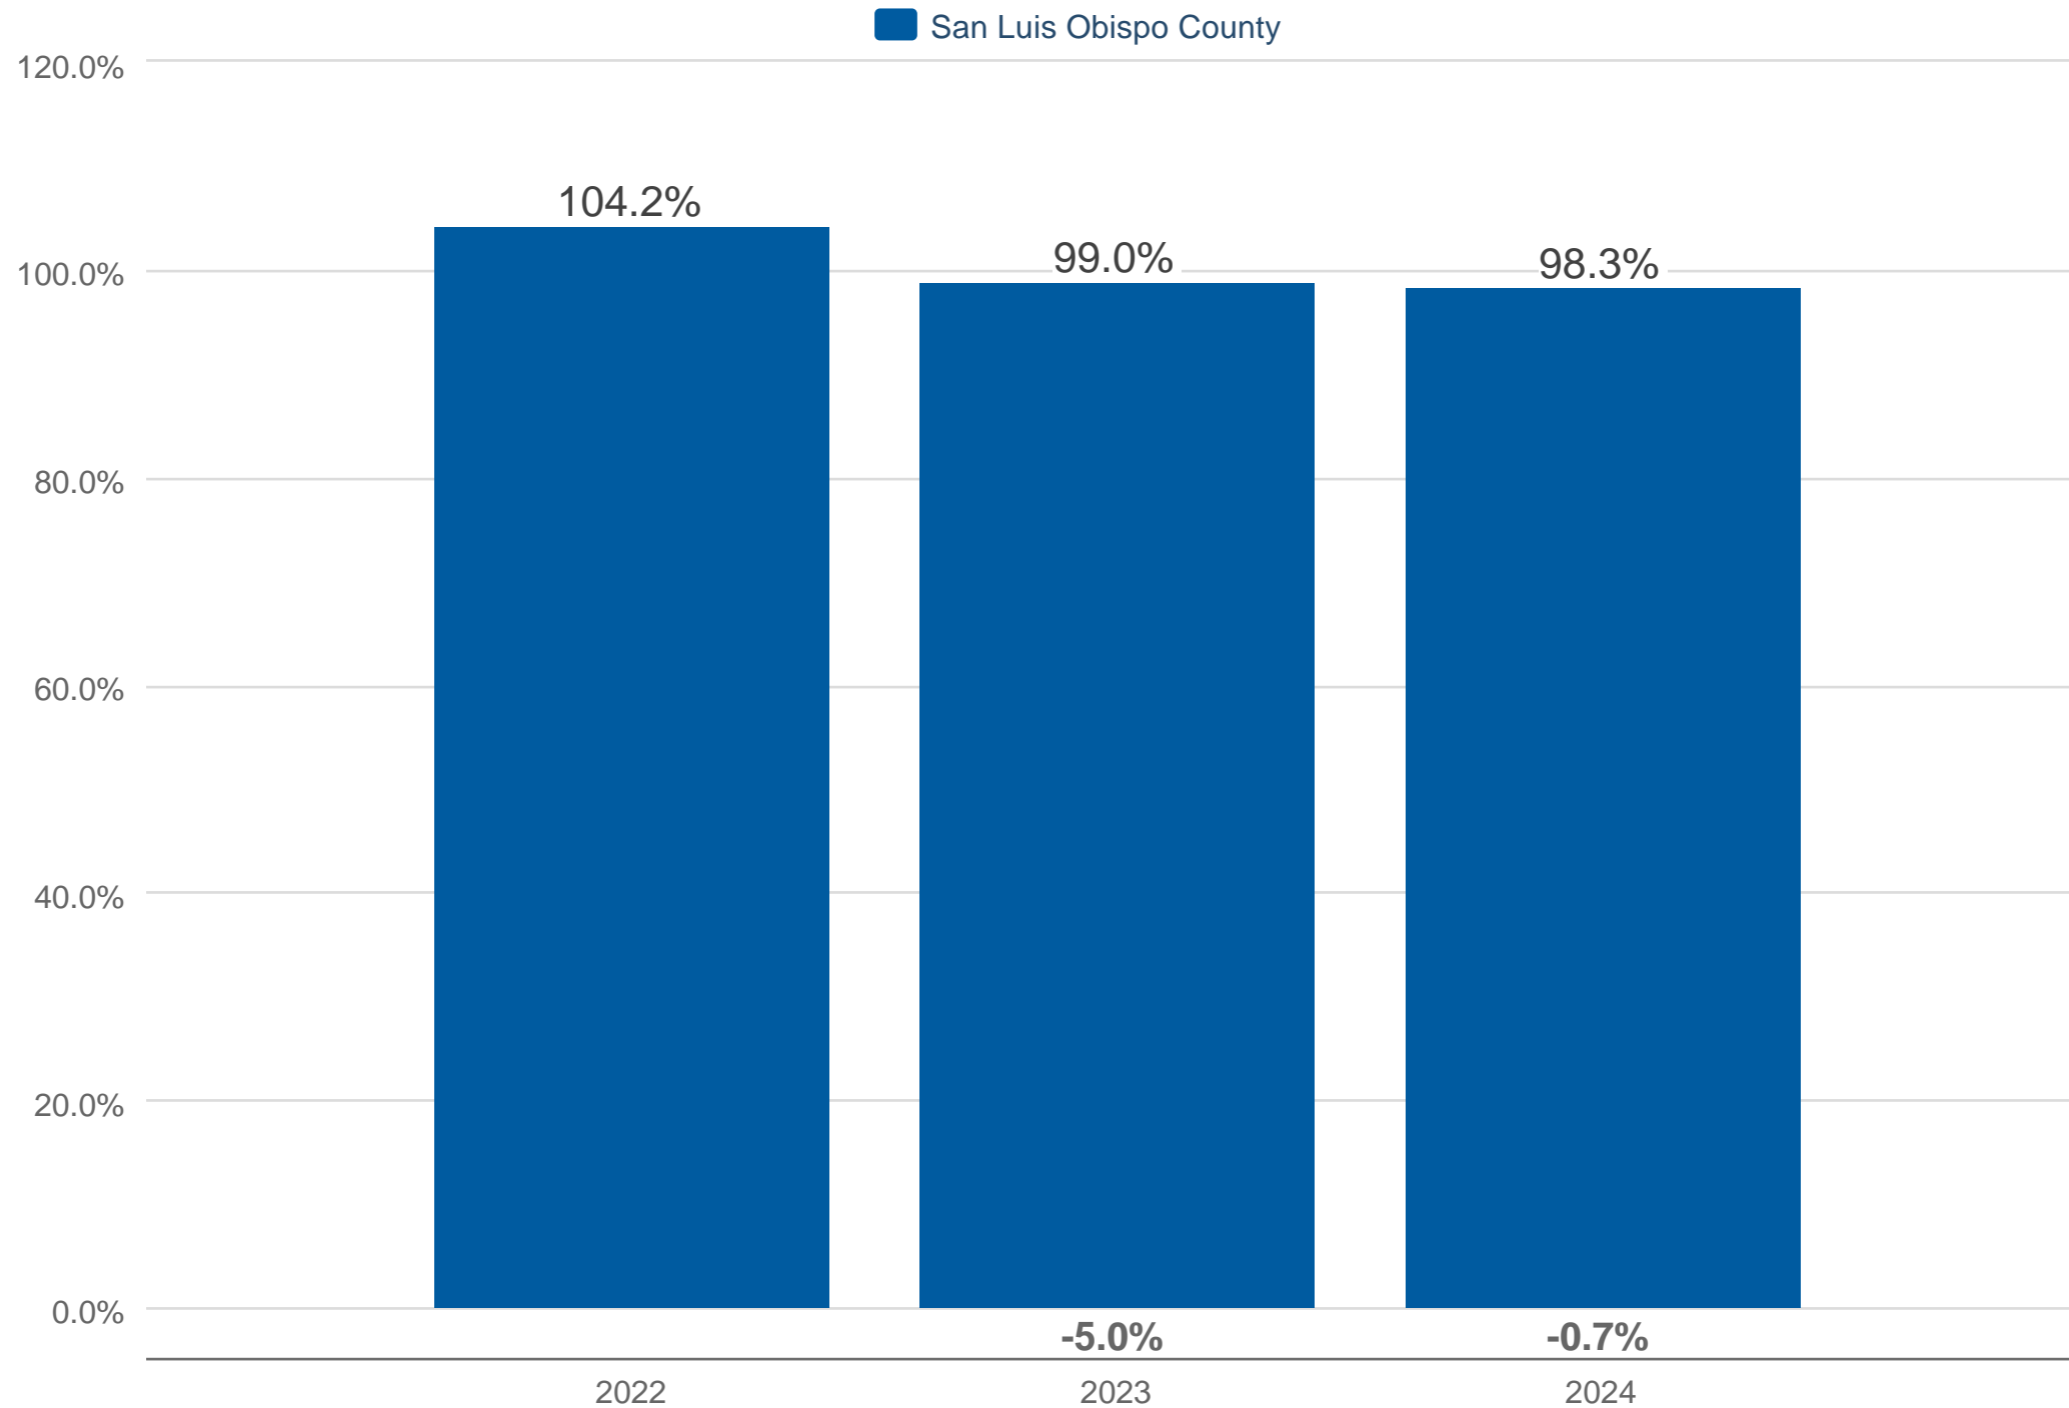

April Average Percent of Original Price Received

San Luis Obispo County: Residential, Single Family

Each data point is one month of activity. Data is from May 21, 2024.