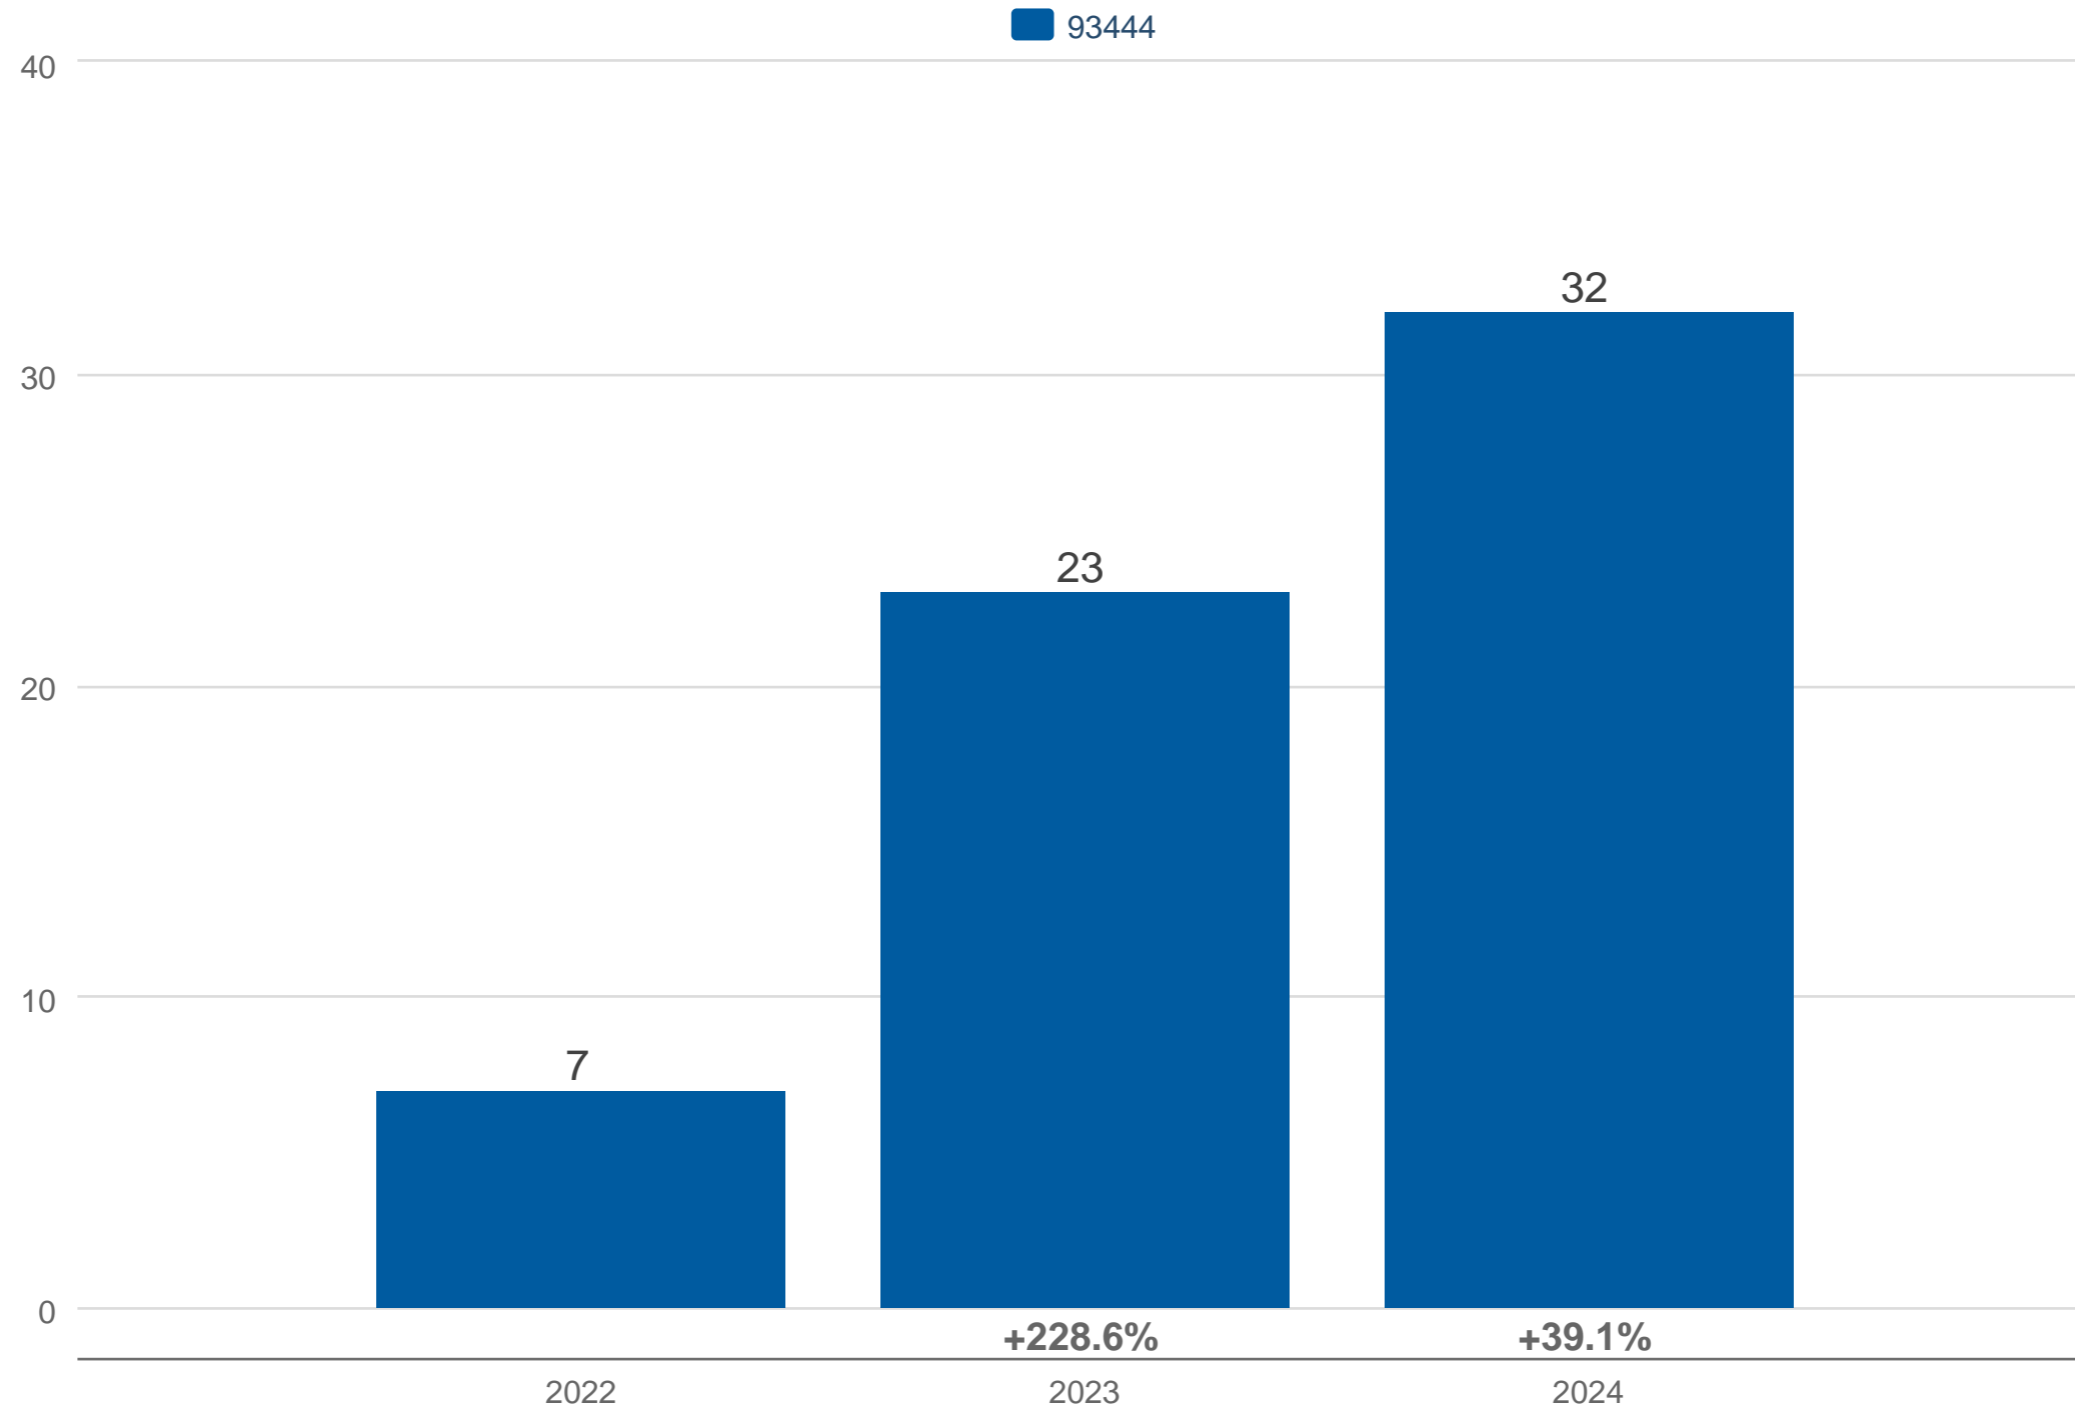

April Average Days on Market

93444: Residential, Single Family

Each data point is one month of activity. Data is from May 20, 2024.