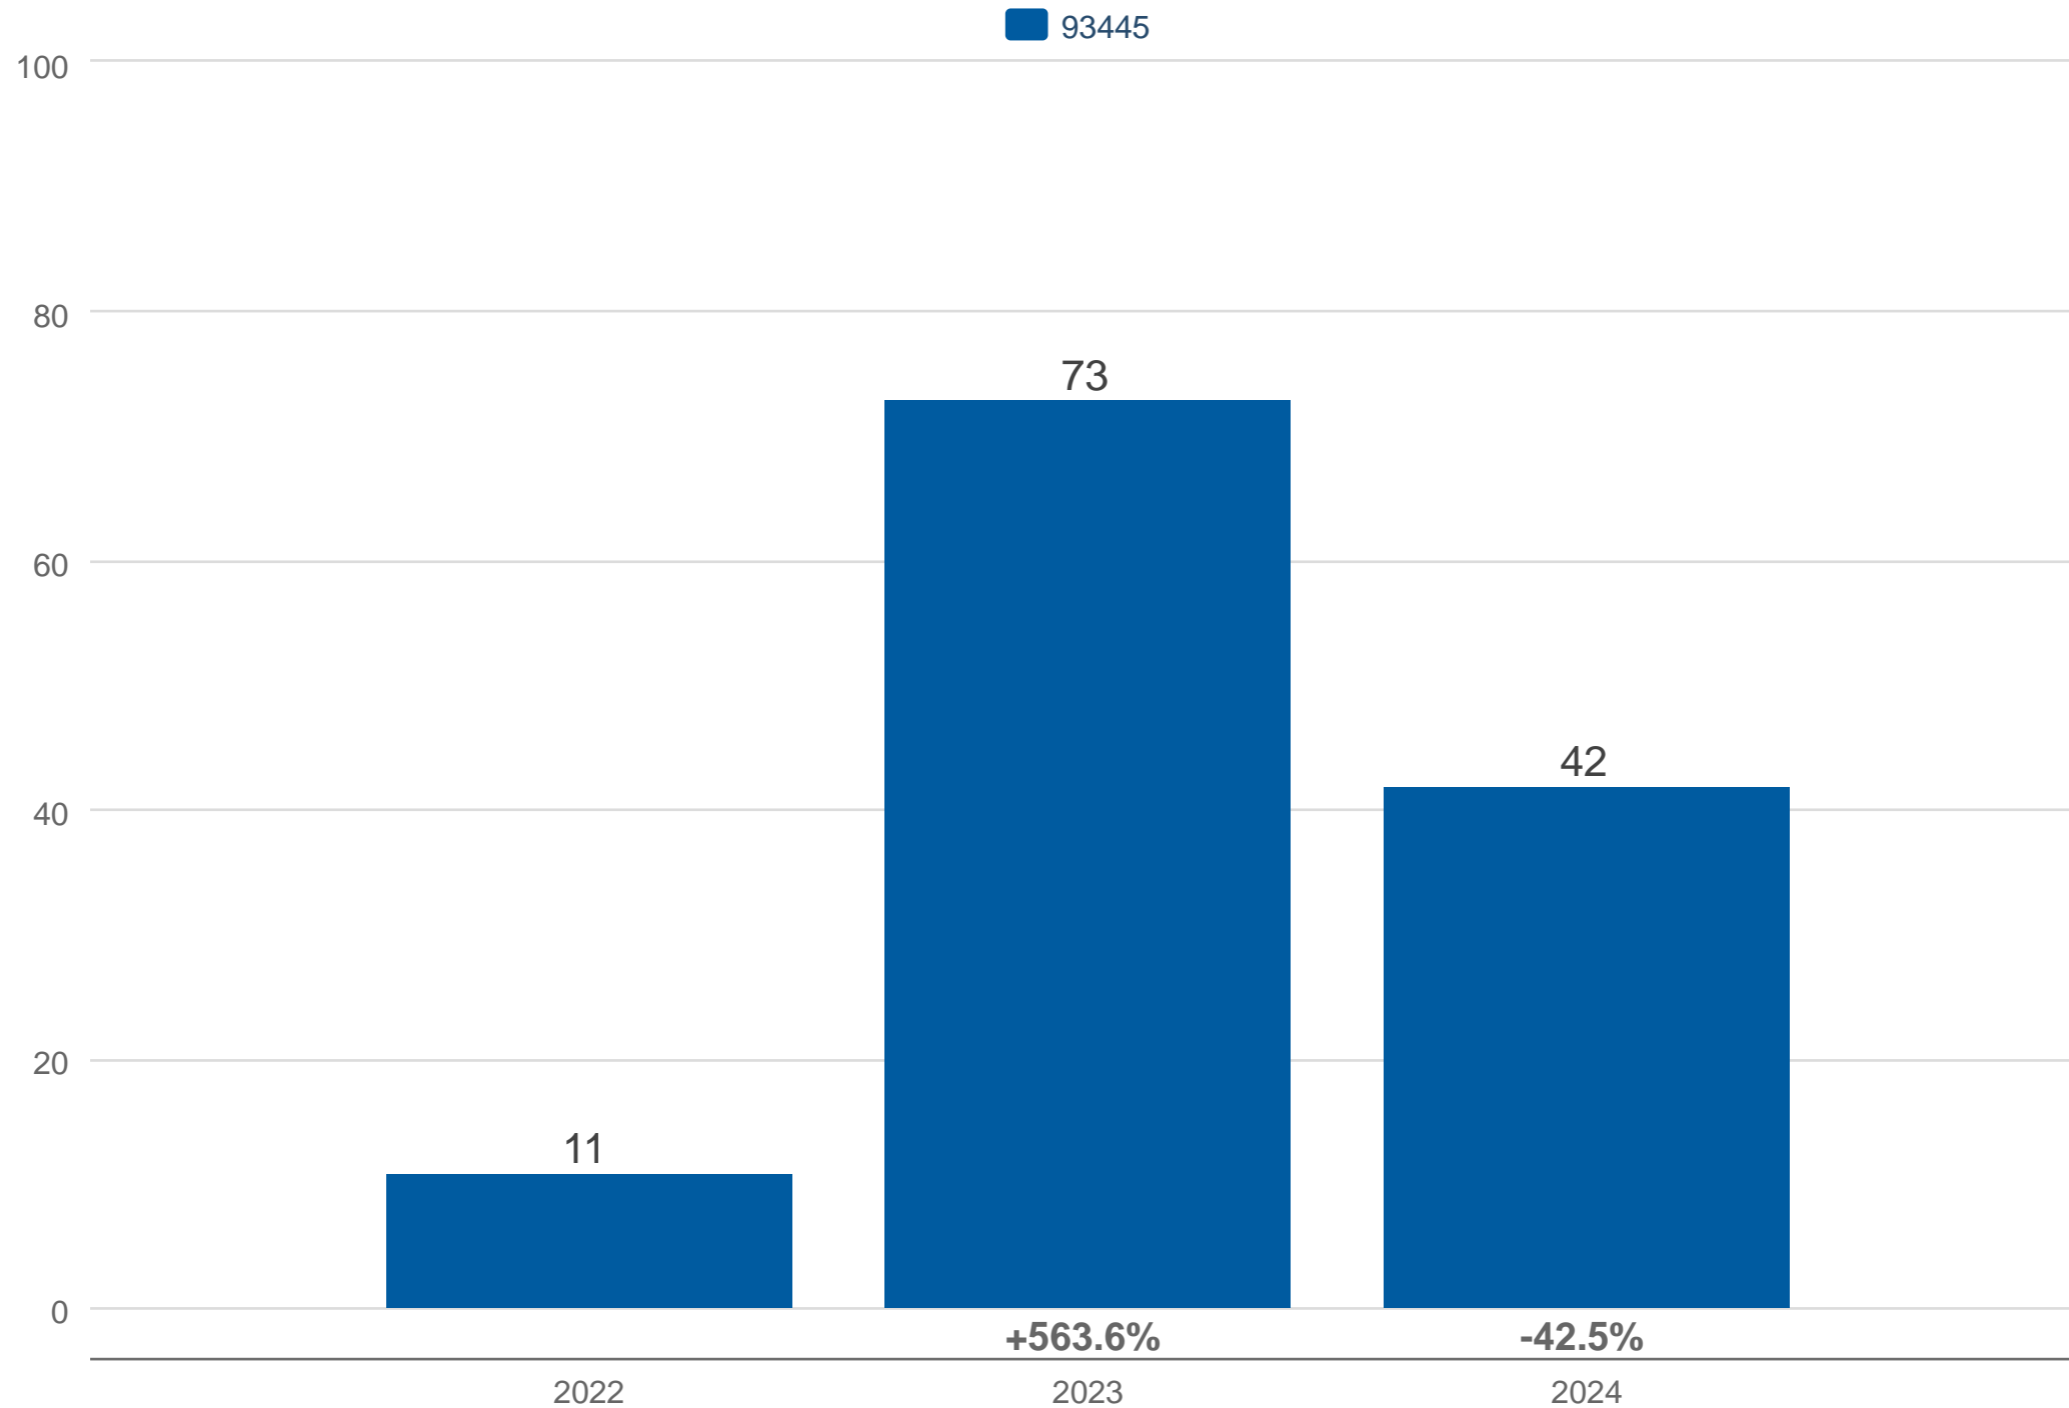

April Average Days on Market

93445: Residential, Single Family

Each data point is one month of activity. Data is from May 20, 2024.