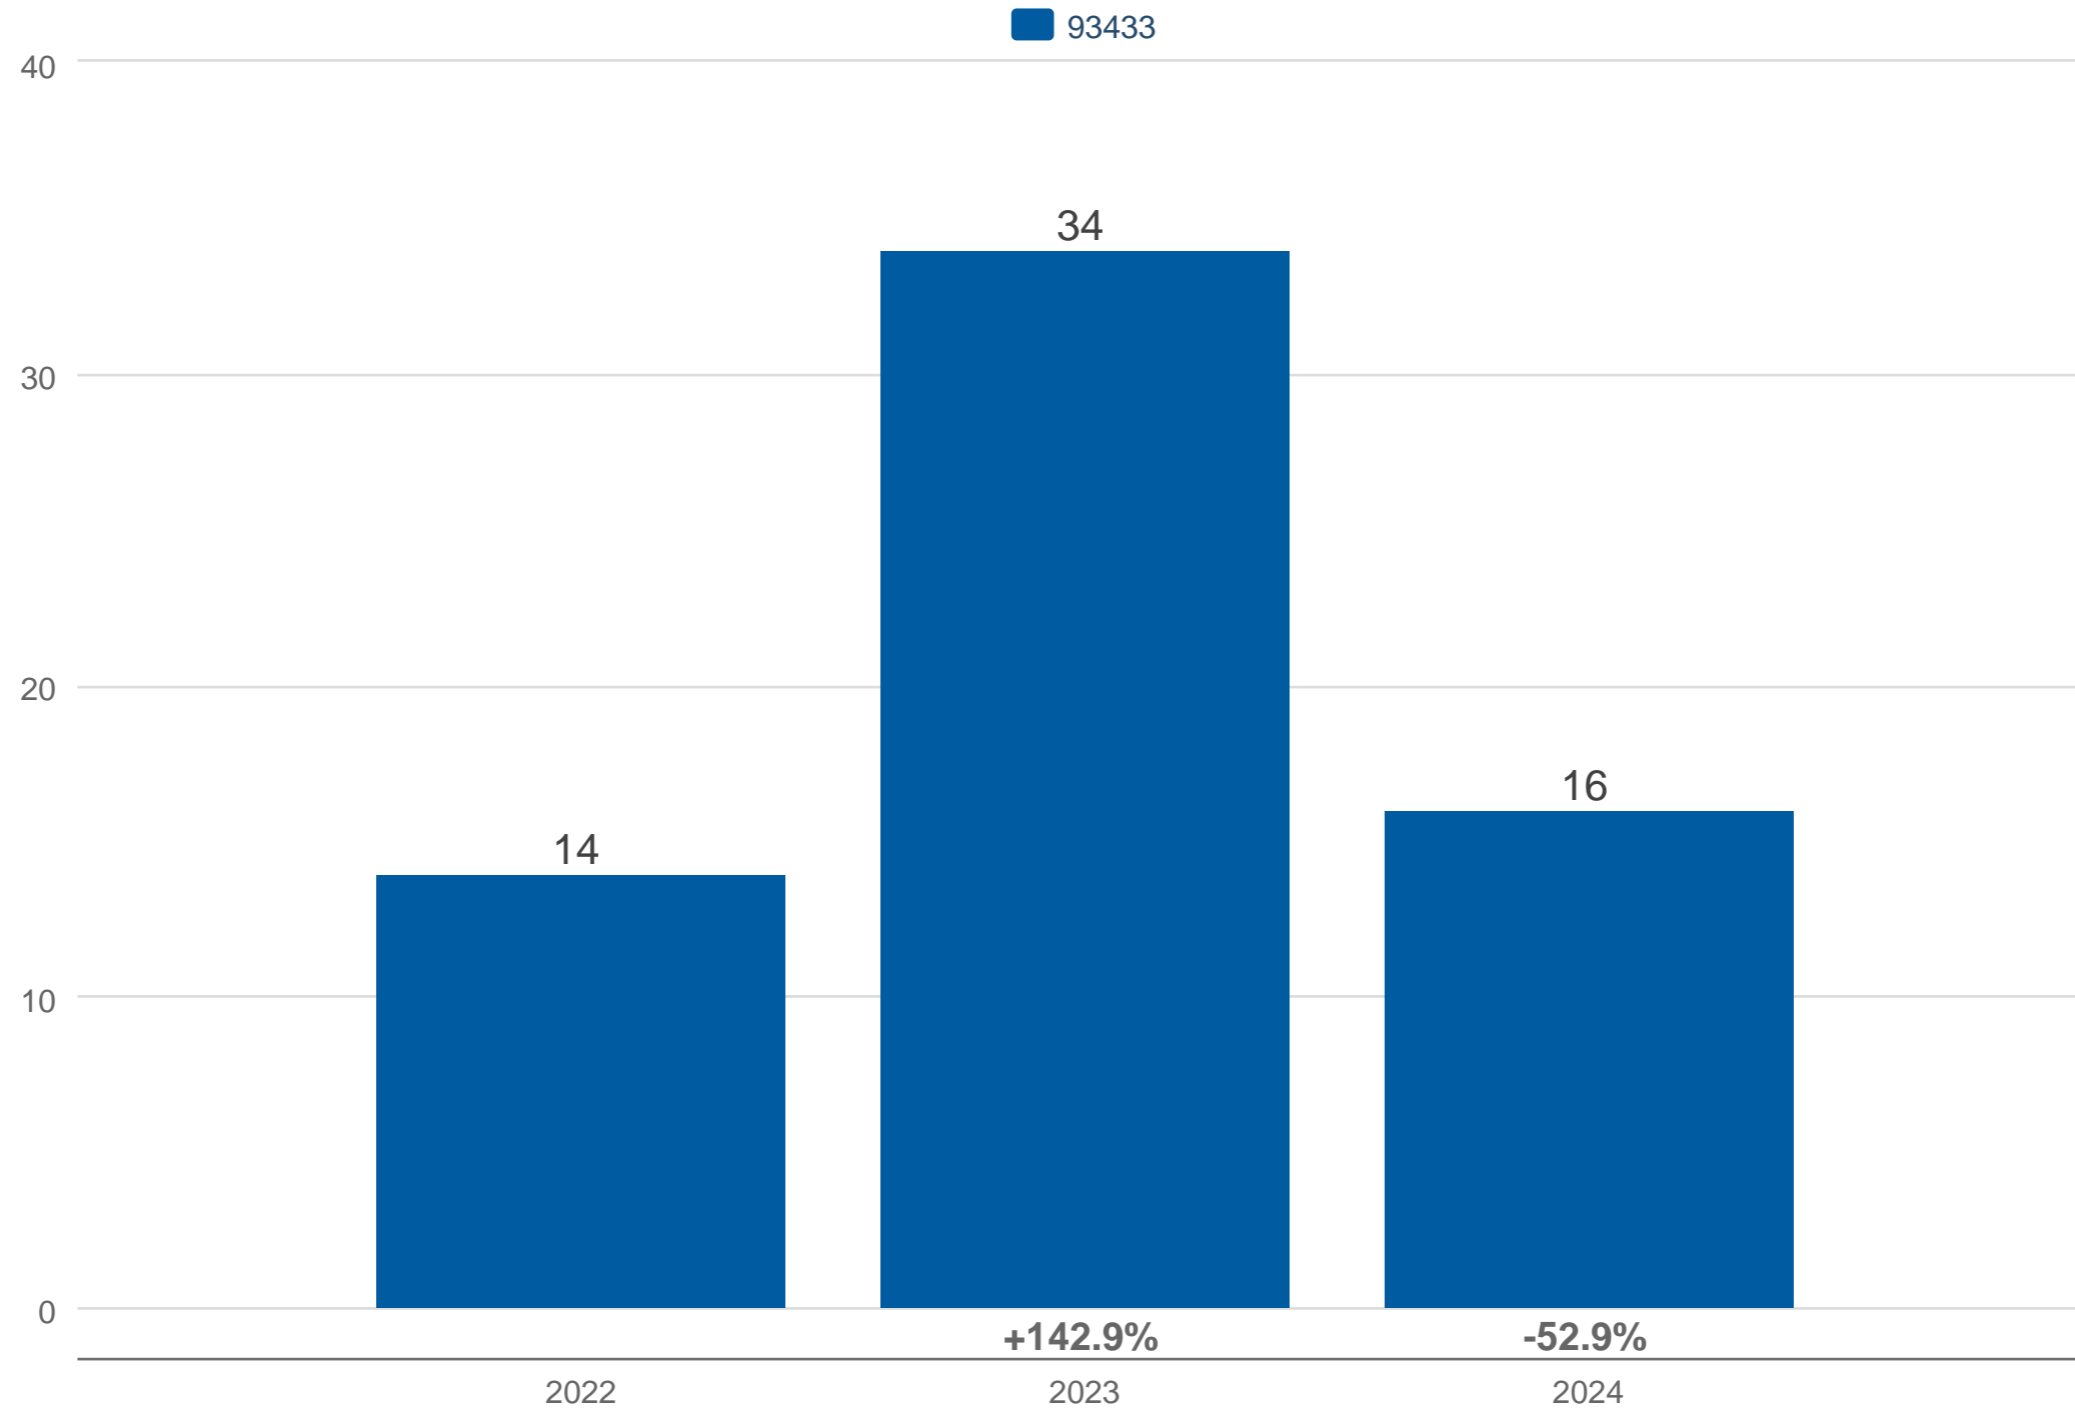

April Average Days on Market

93433: Residential, Single Family

Each data point is one month of activity. Data is from May 20, 2024.