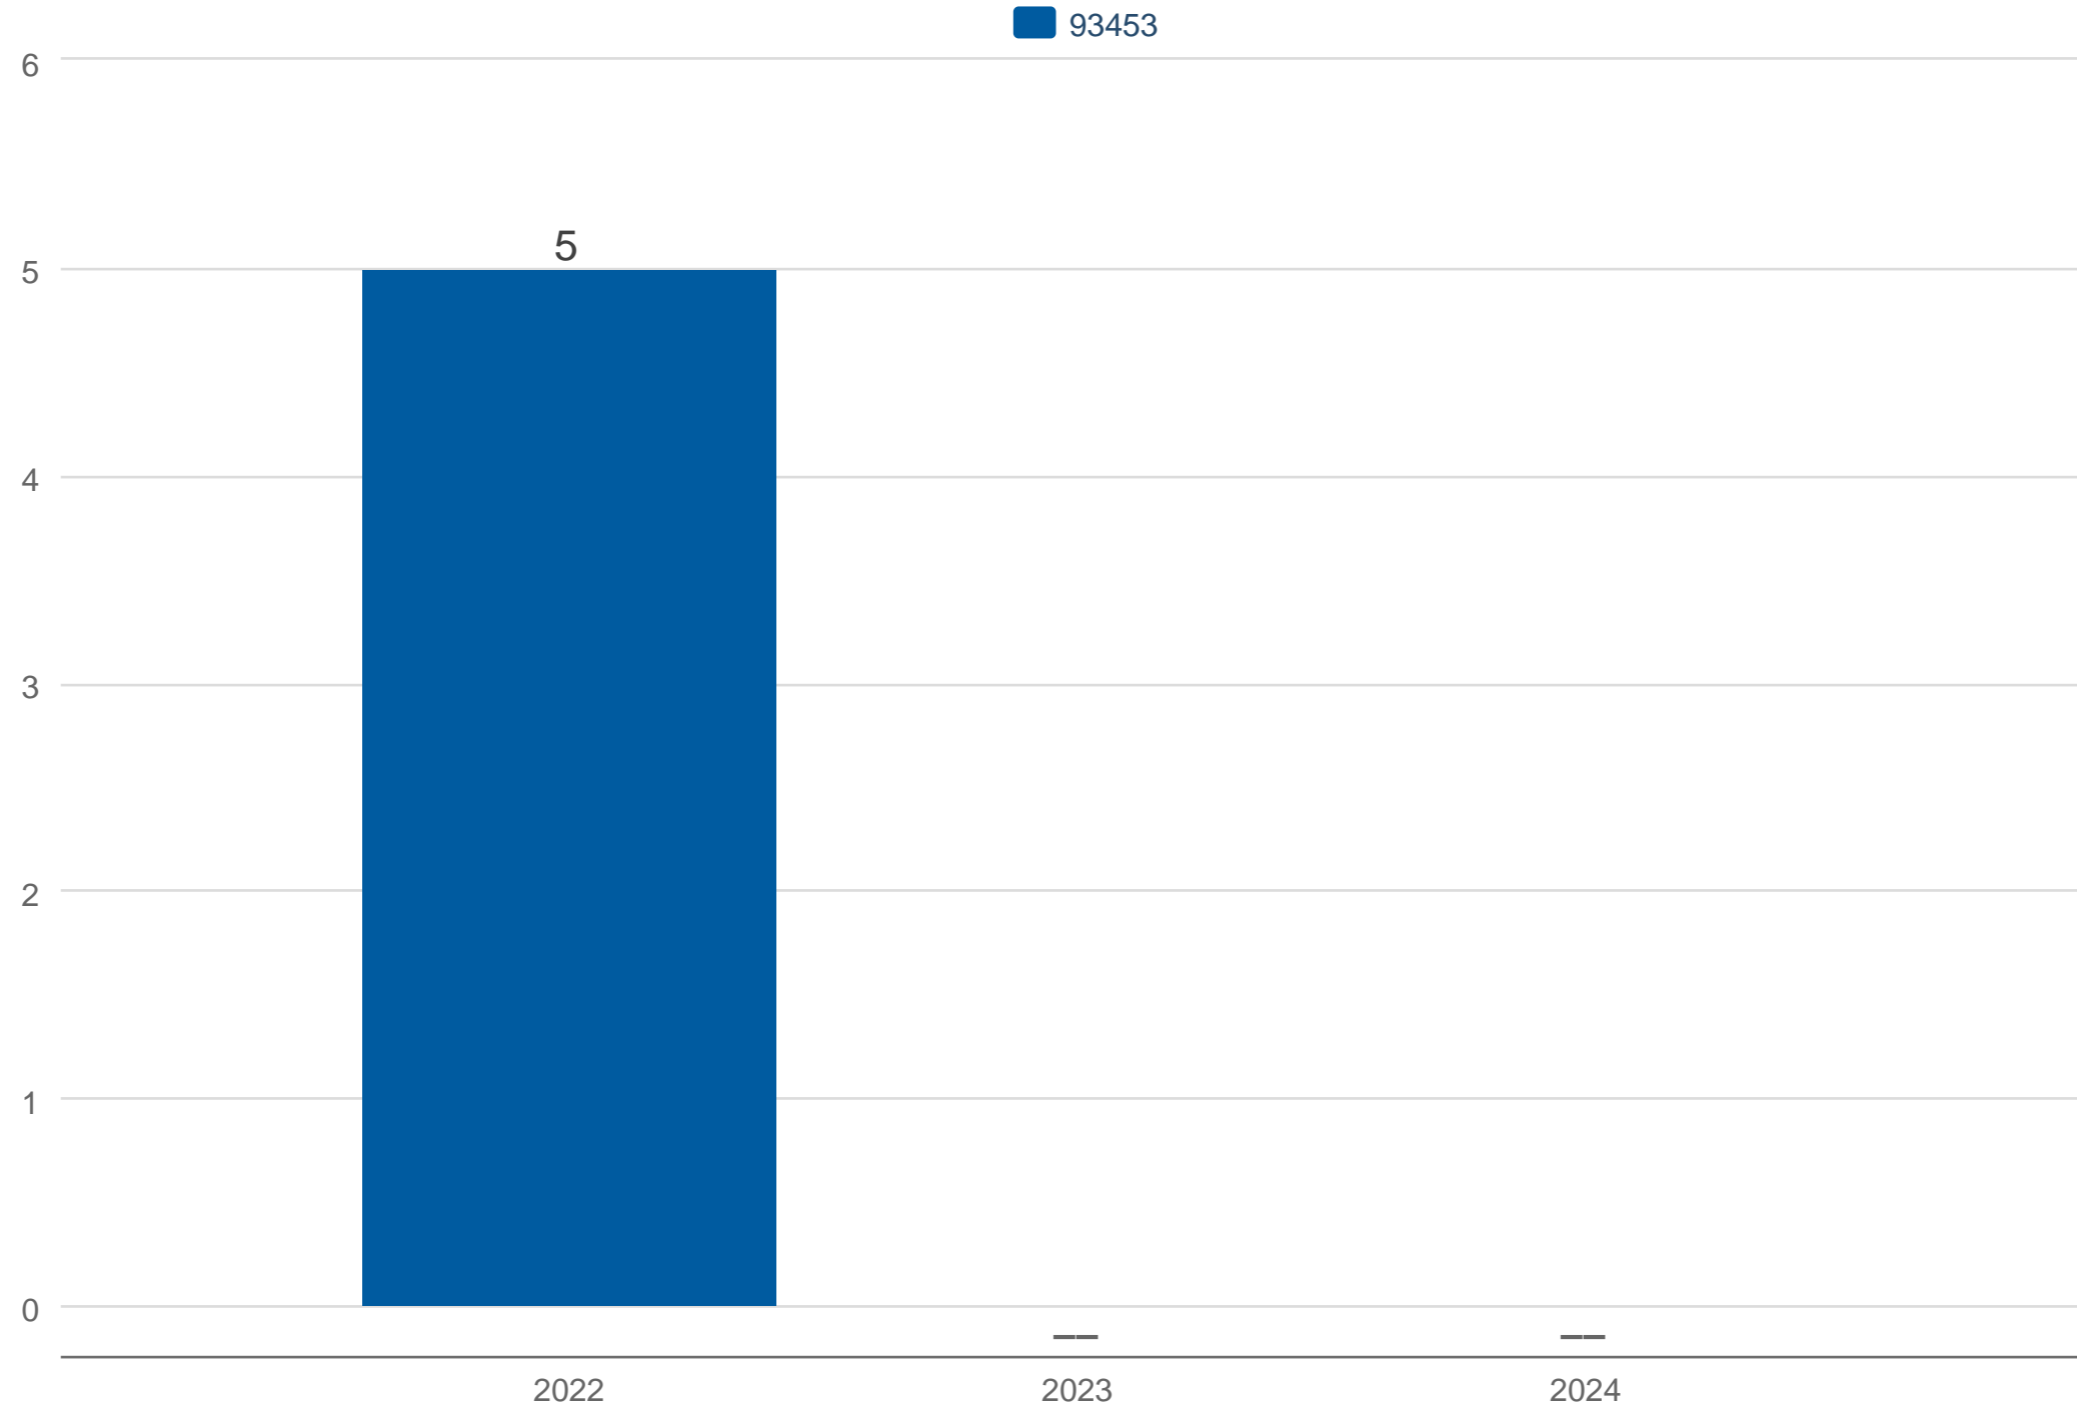

April Average Days on Market

93453: Residential, Single Family

Each data point is one month of activity. Data is from May 20, 2024.