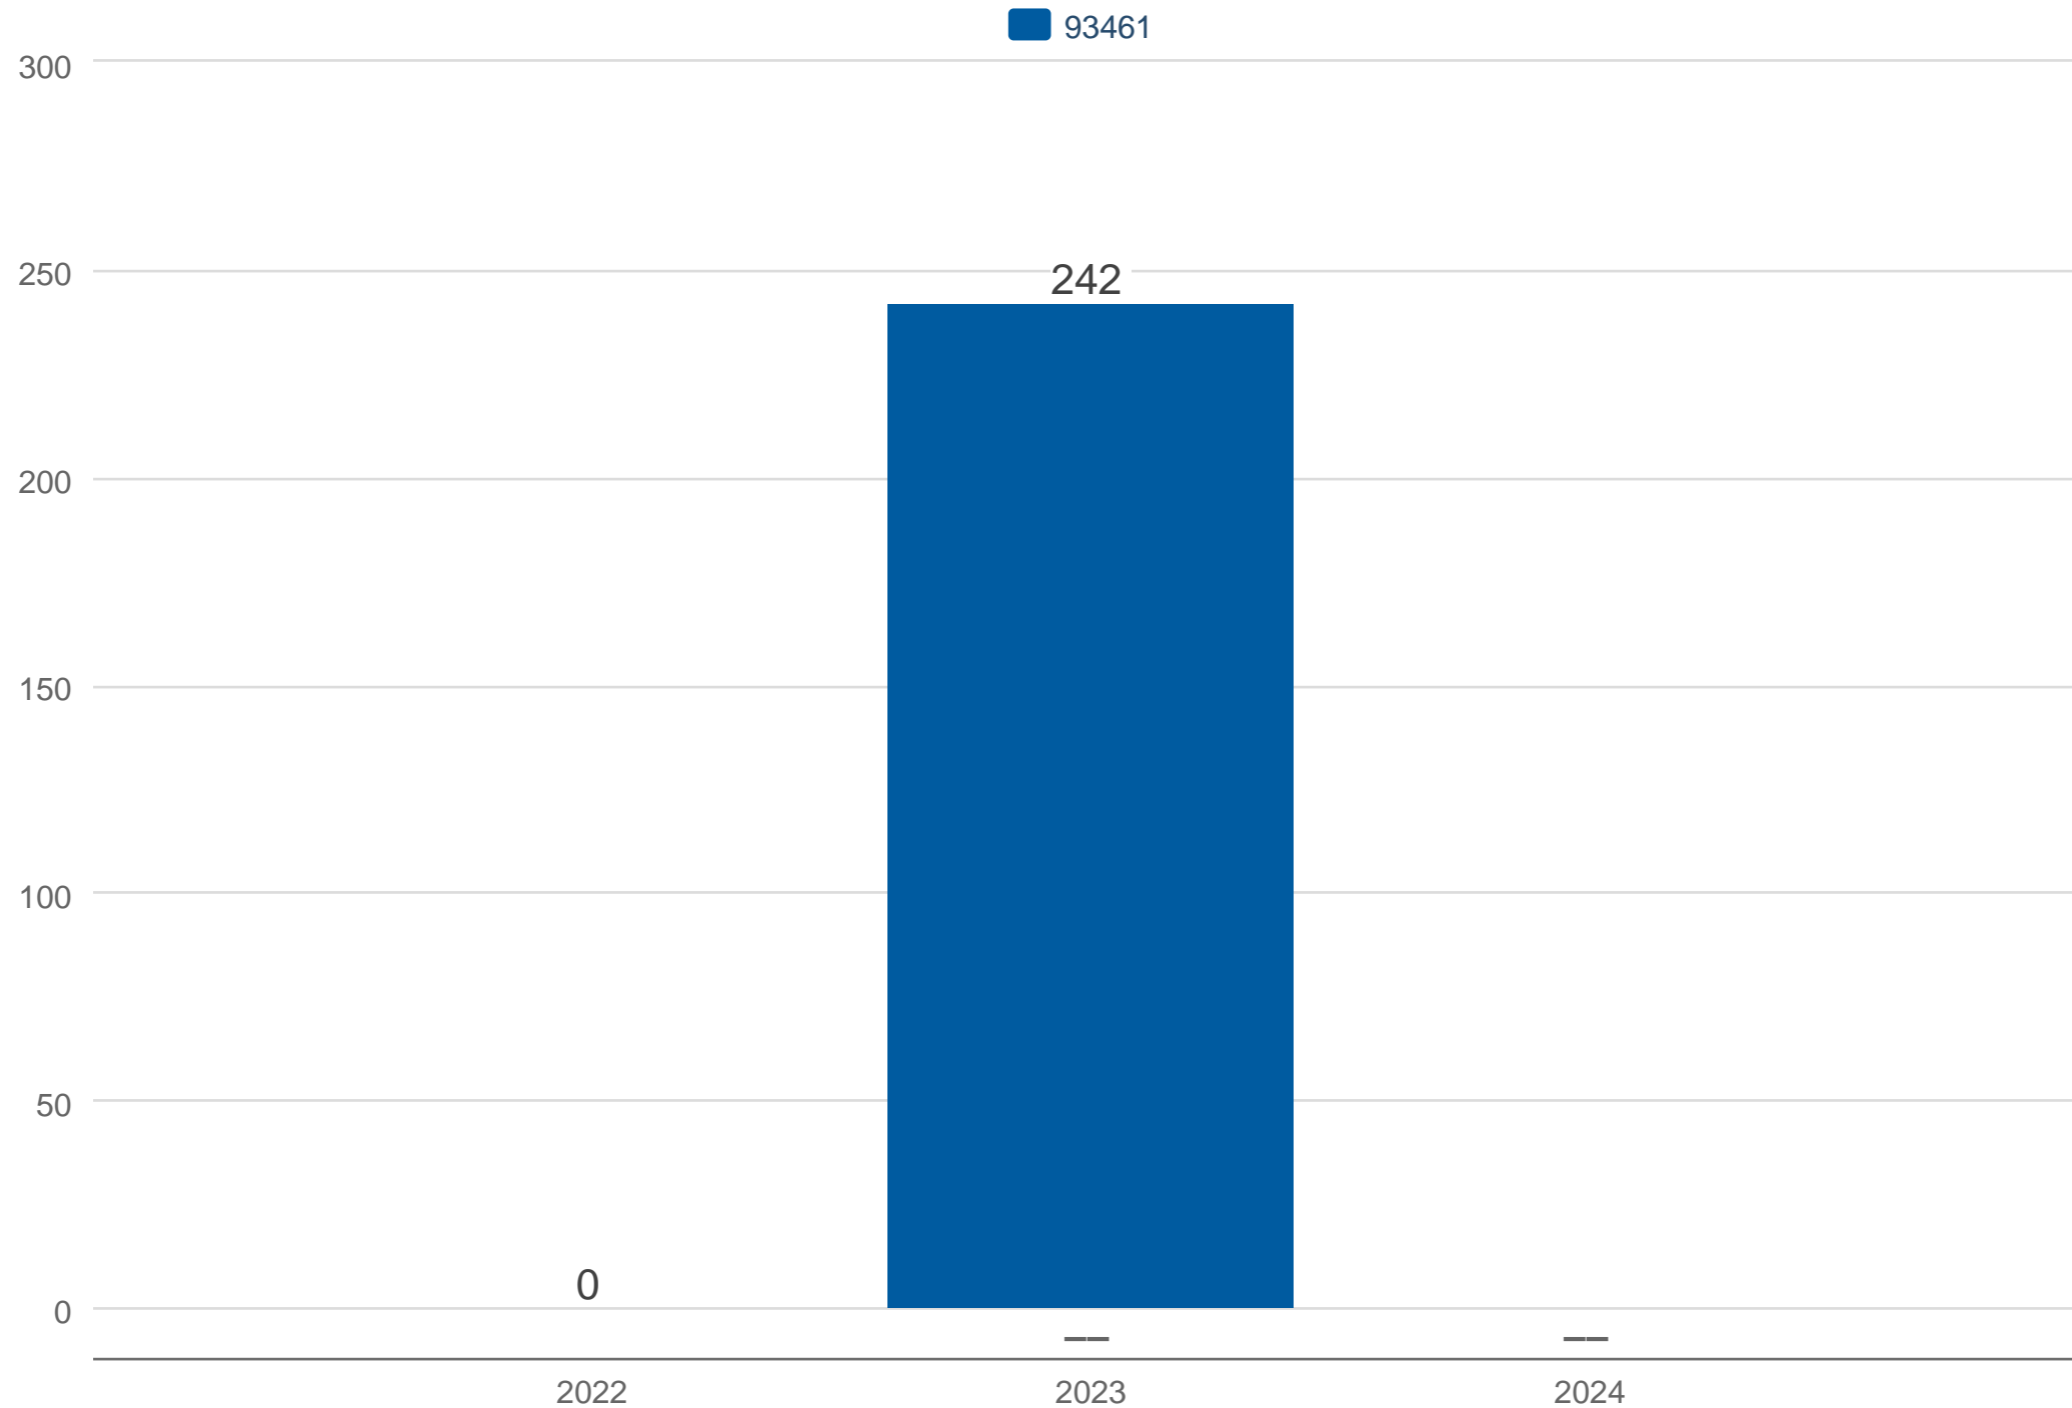

### April Average Days on Market

93461: Residential, Single Family

Each data point is one month of activity. Data is from May 20, 2024.