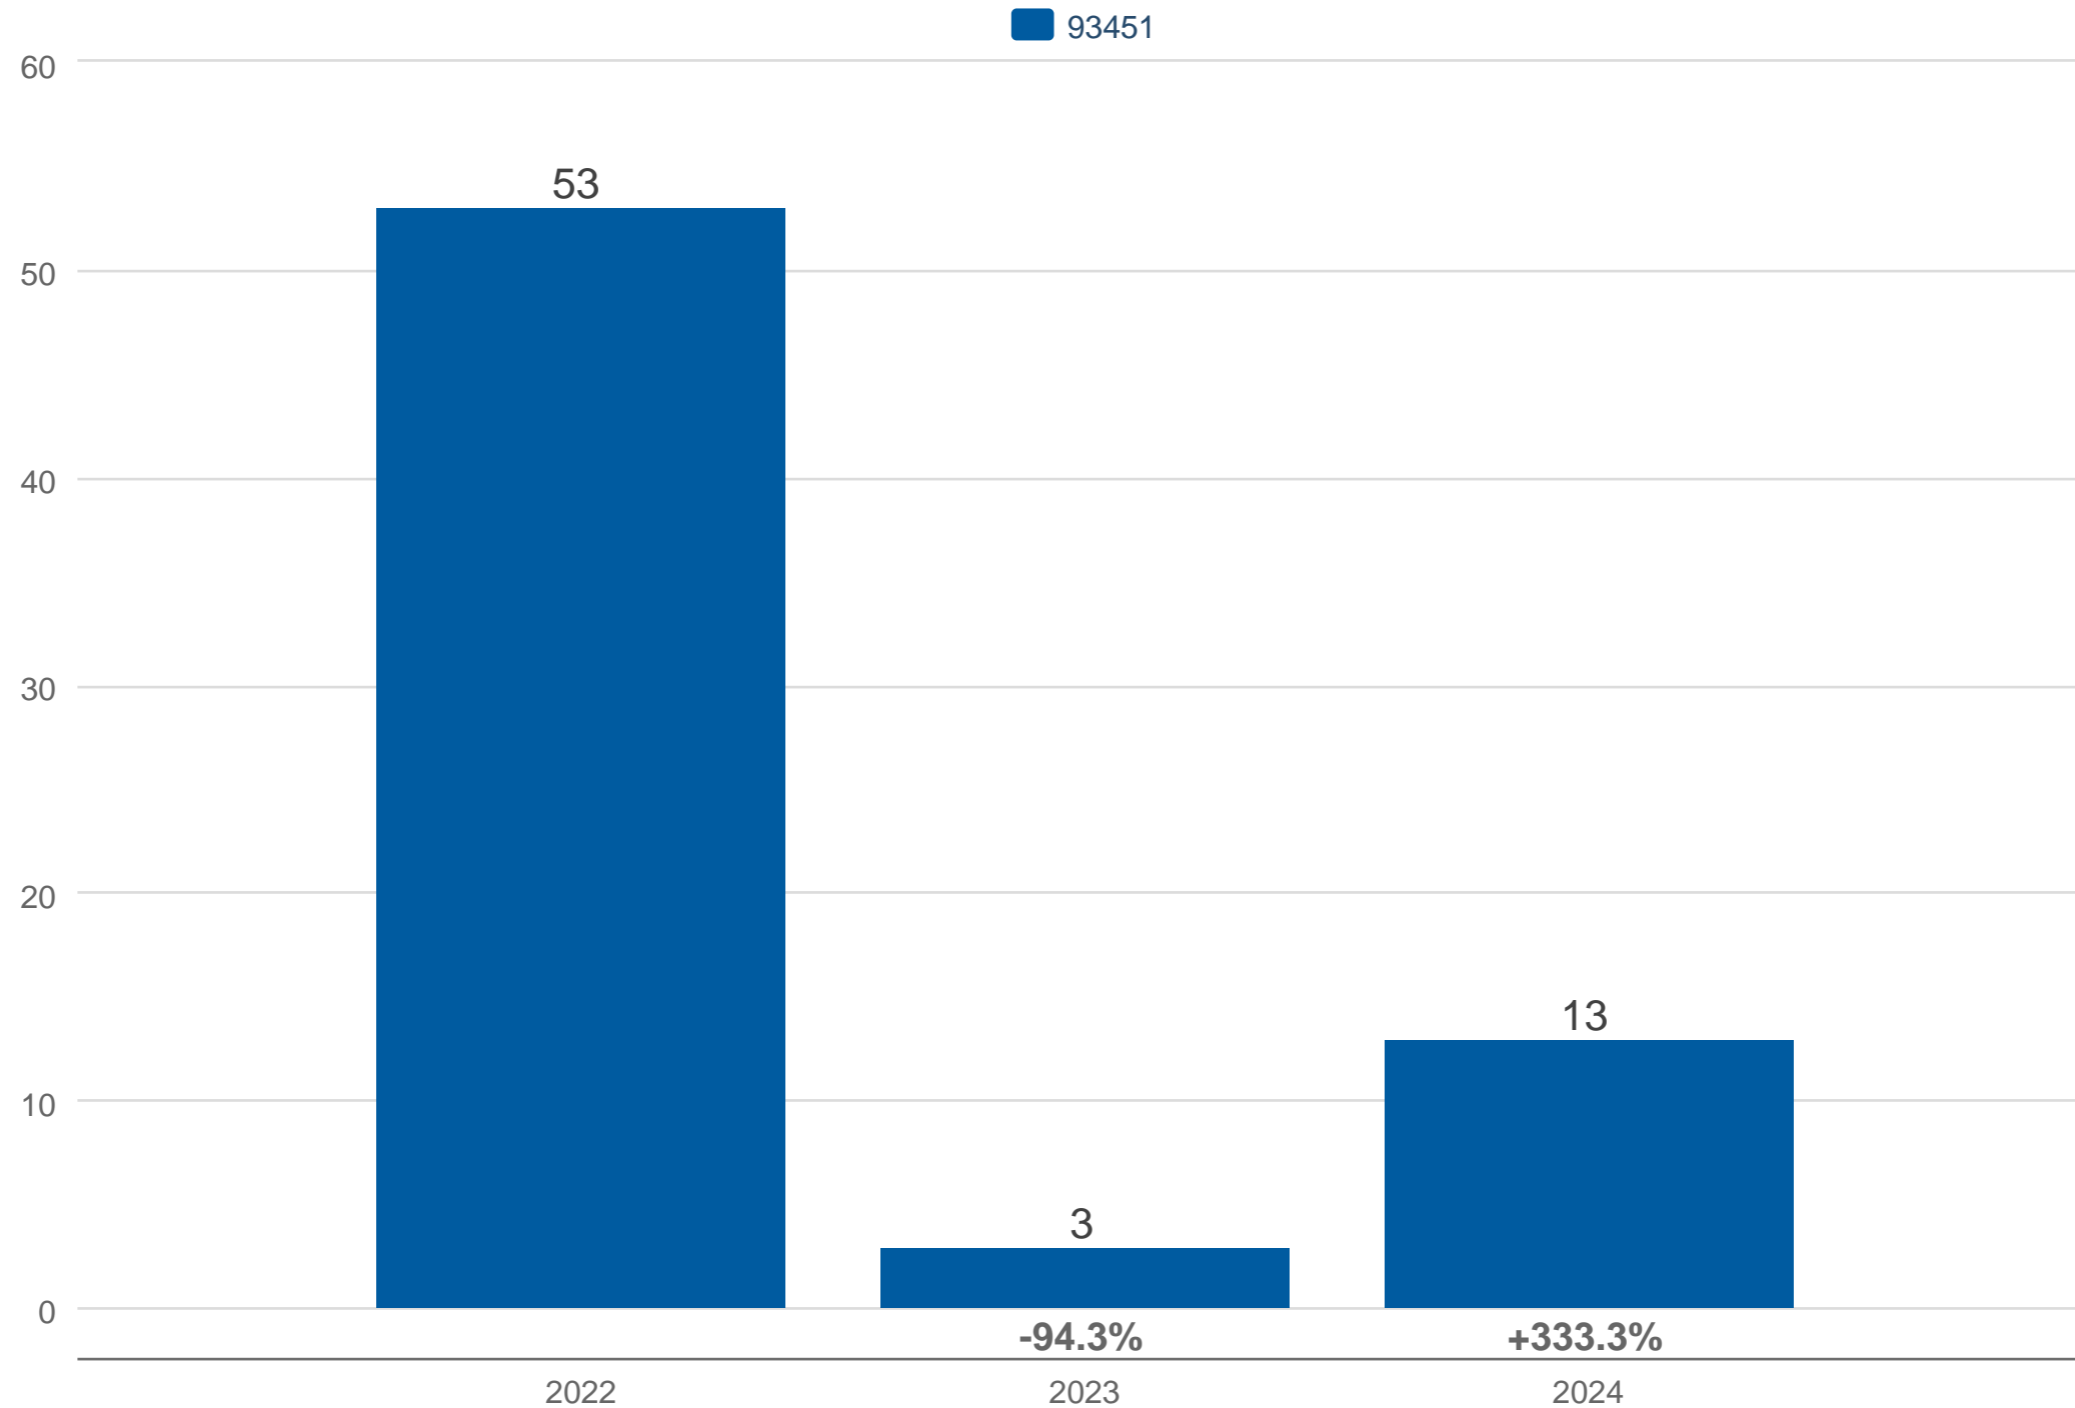

### April Average Days on Market

93451: Residential, Single Family

Each data point is one month of activity. Data is from May 20, 2024.