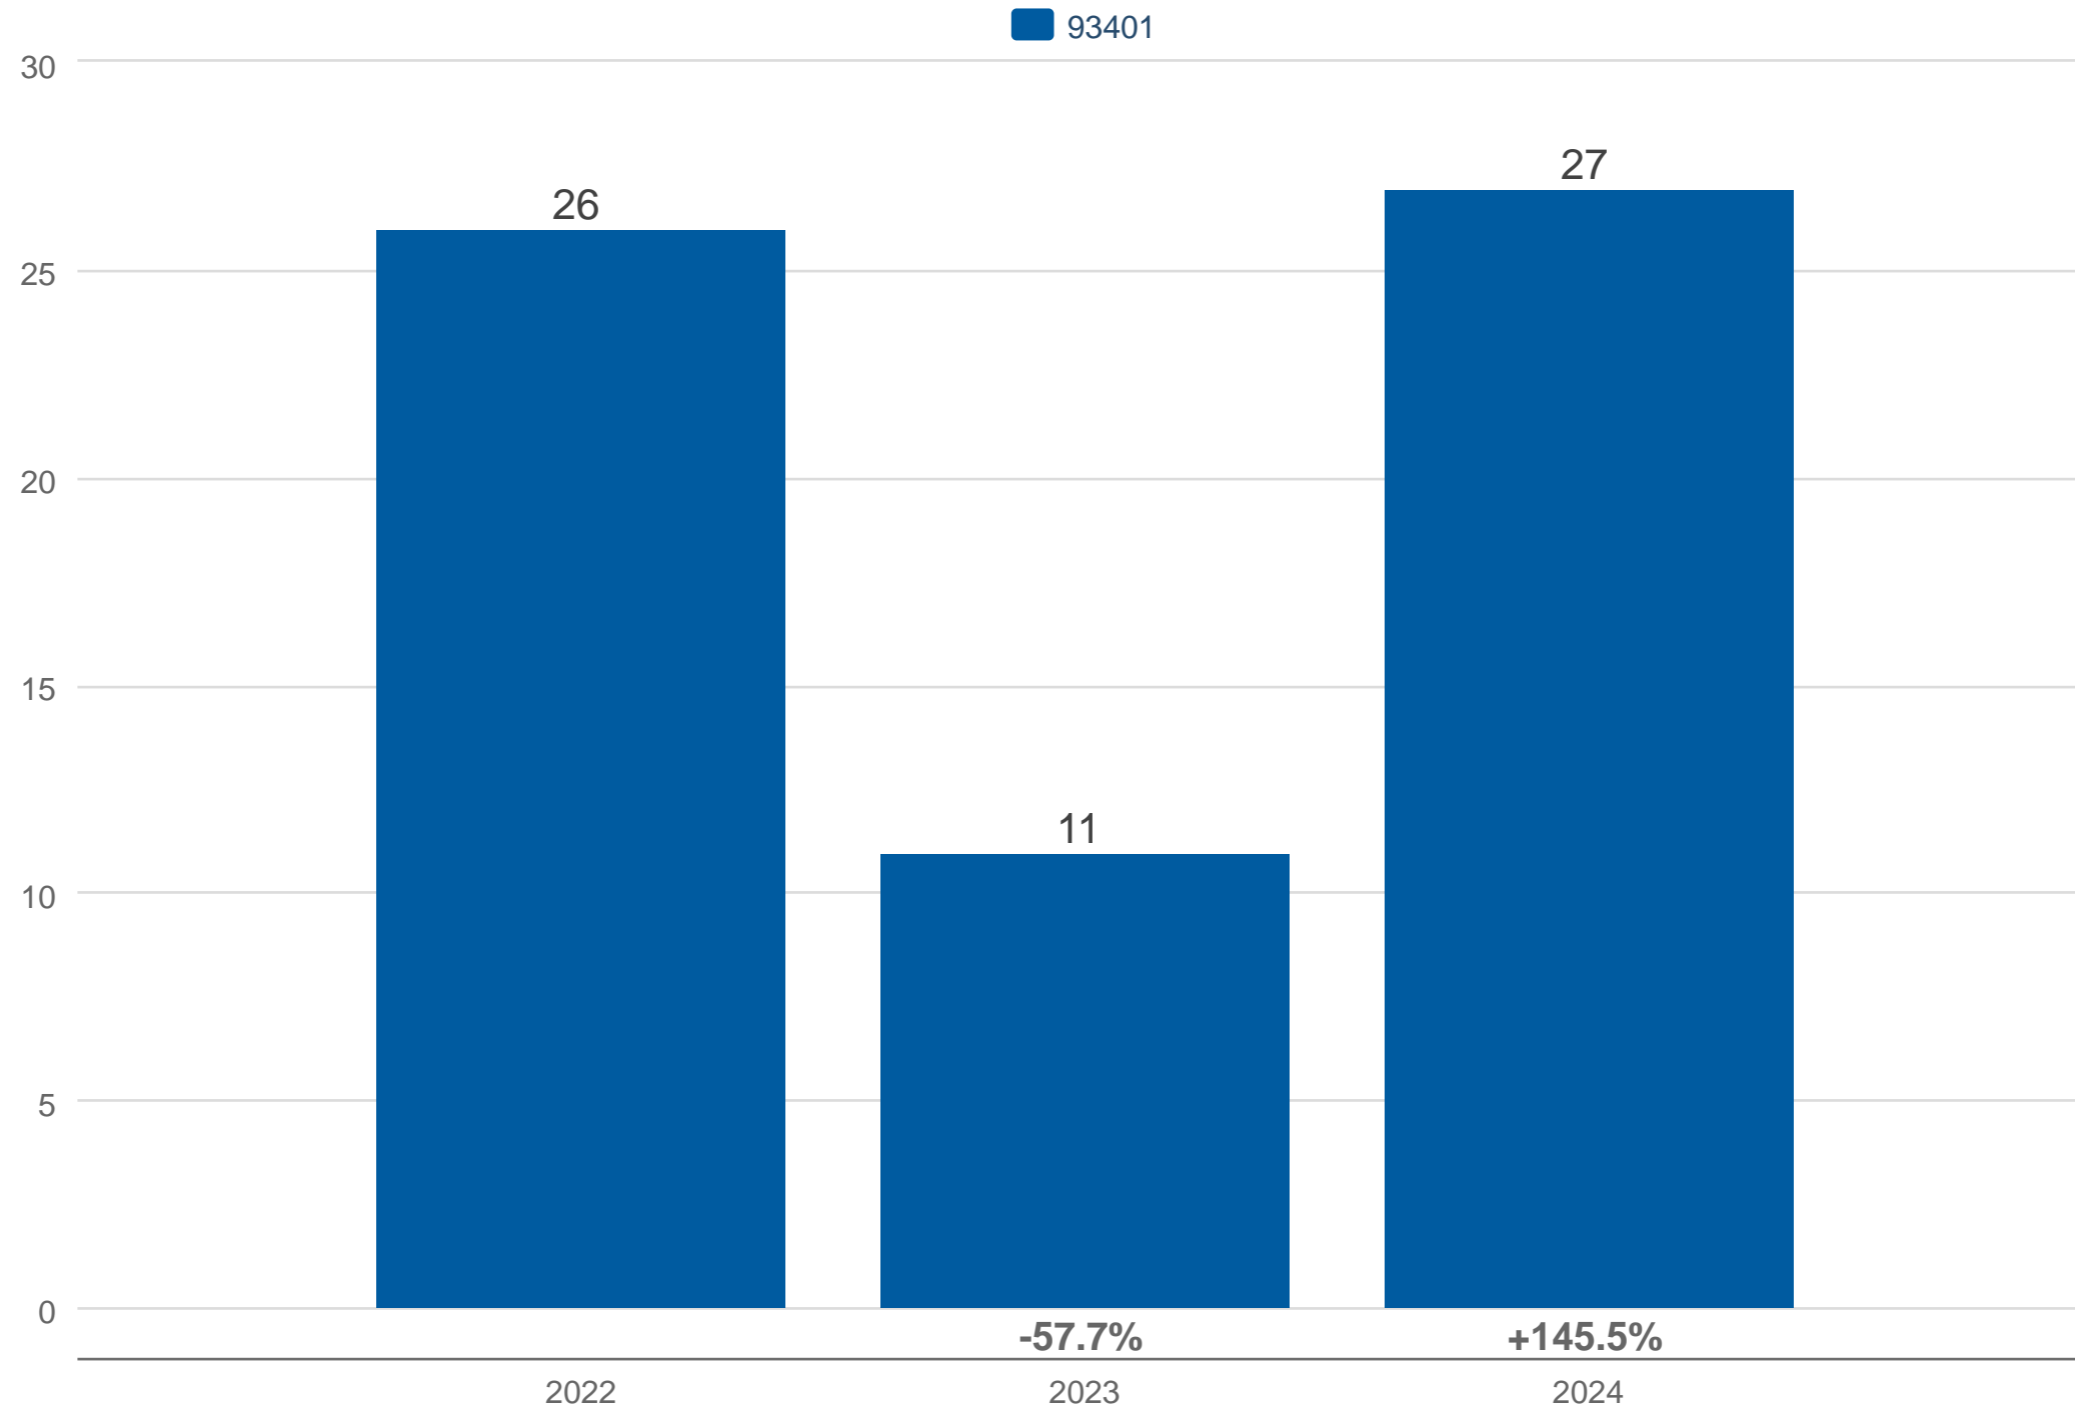

April Average Days on Market

93401: Residential, Single Family

Each data point is one month of activity. Data is from May 20, 2024.