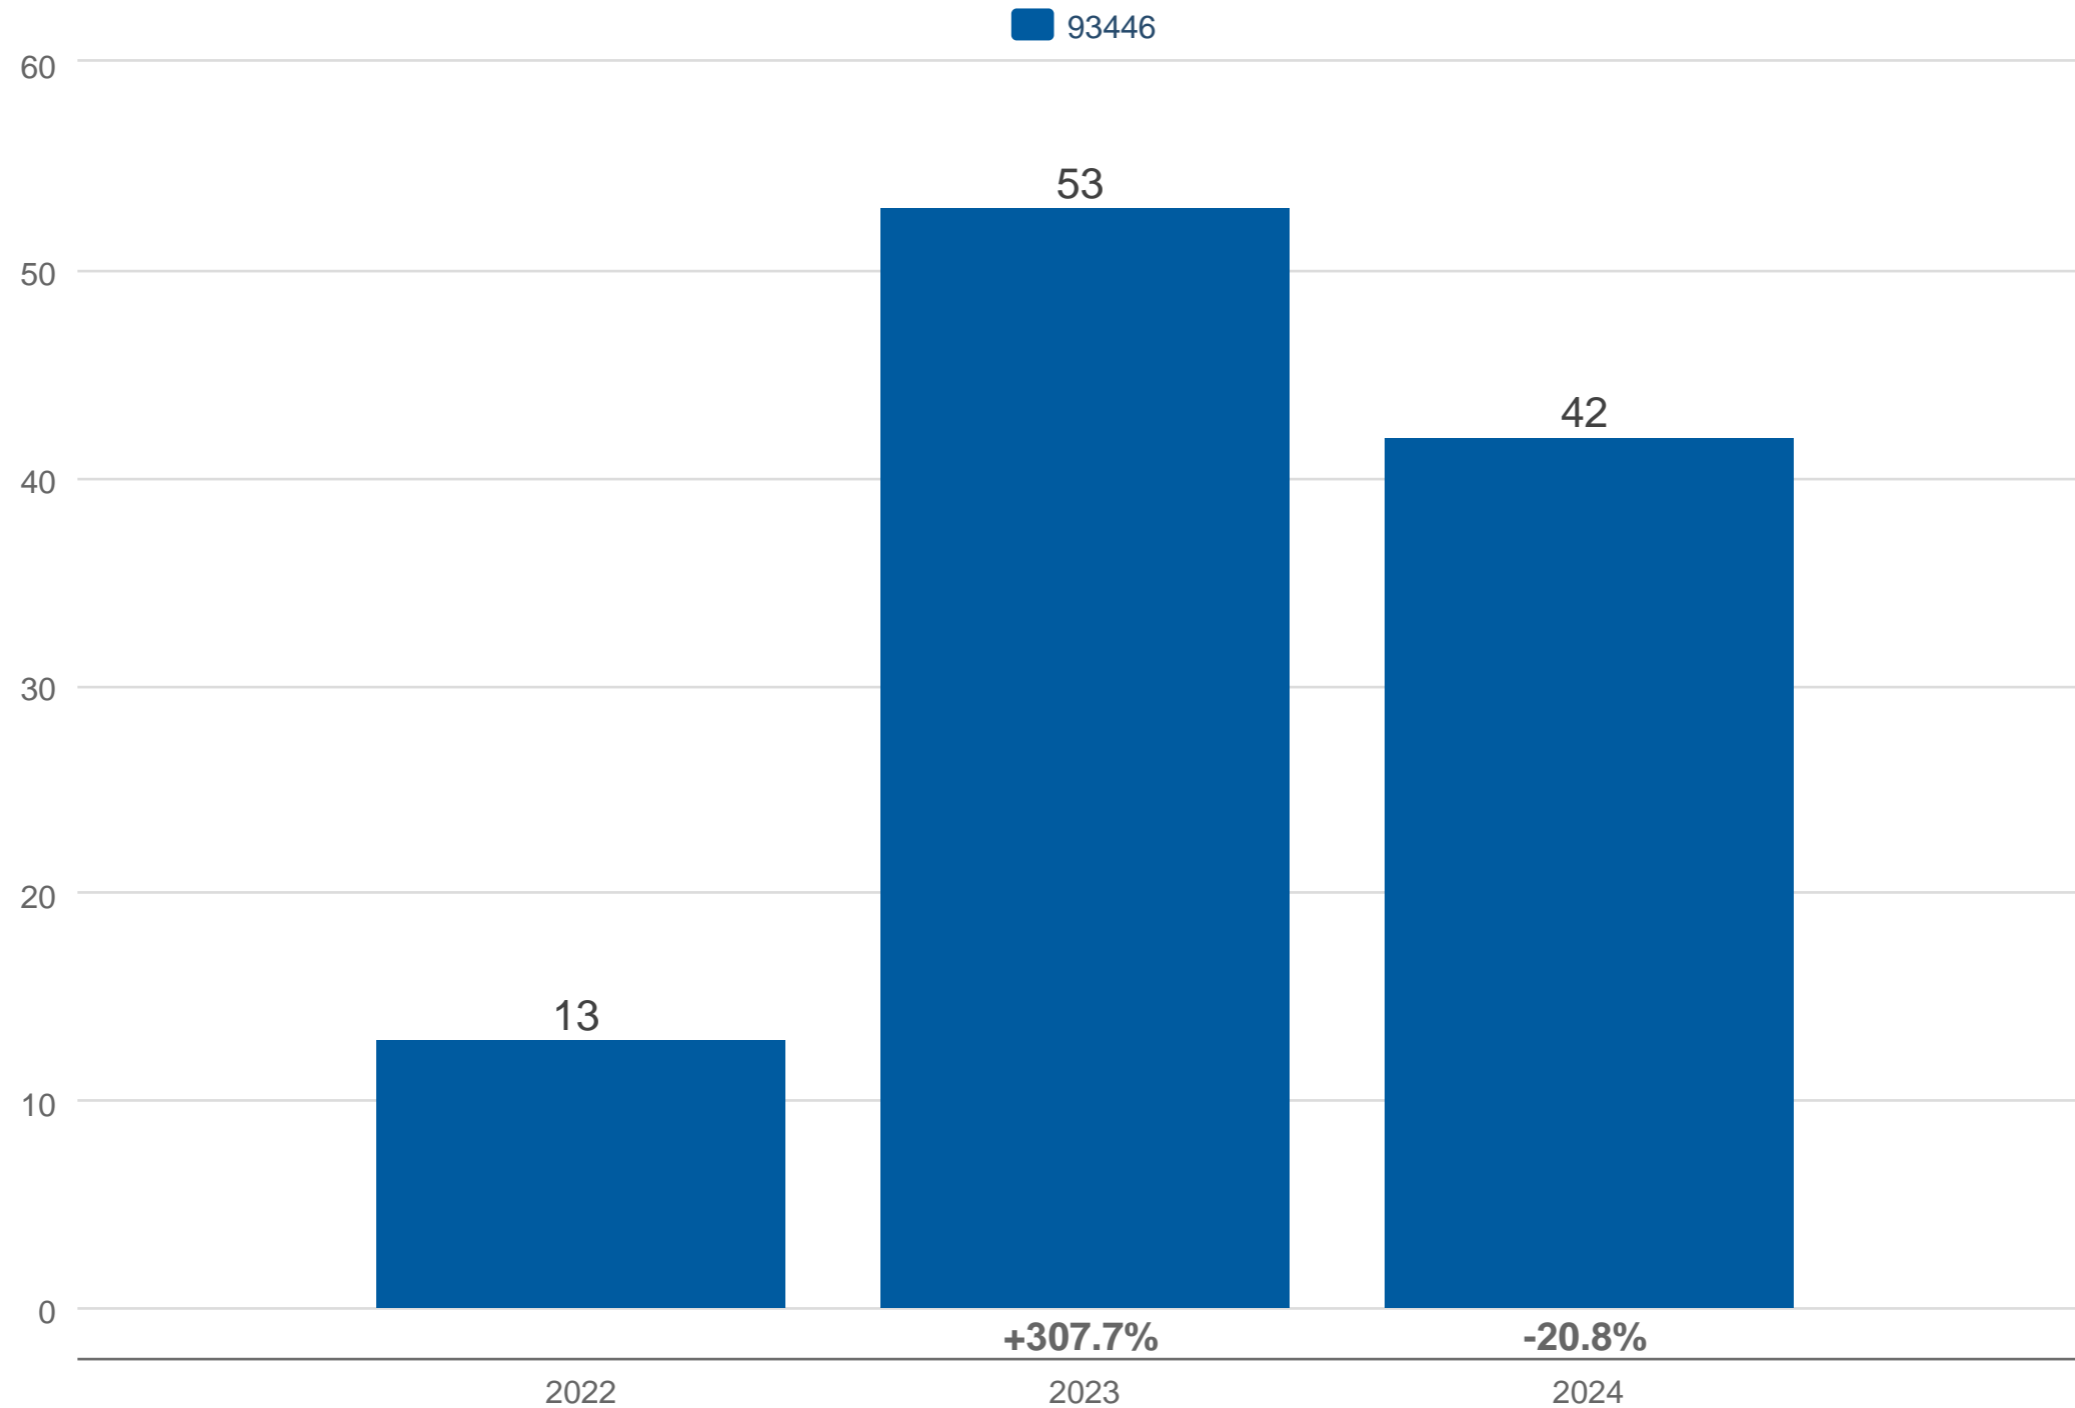

### April Average Days on Market

93446: Residential, Single Family

Each data point is one month of activity. Data is from May 20, 2024.