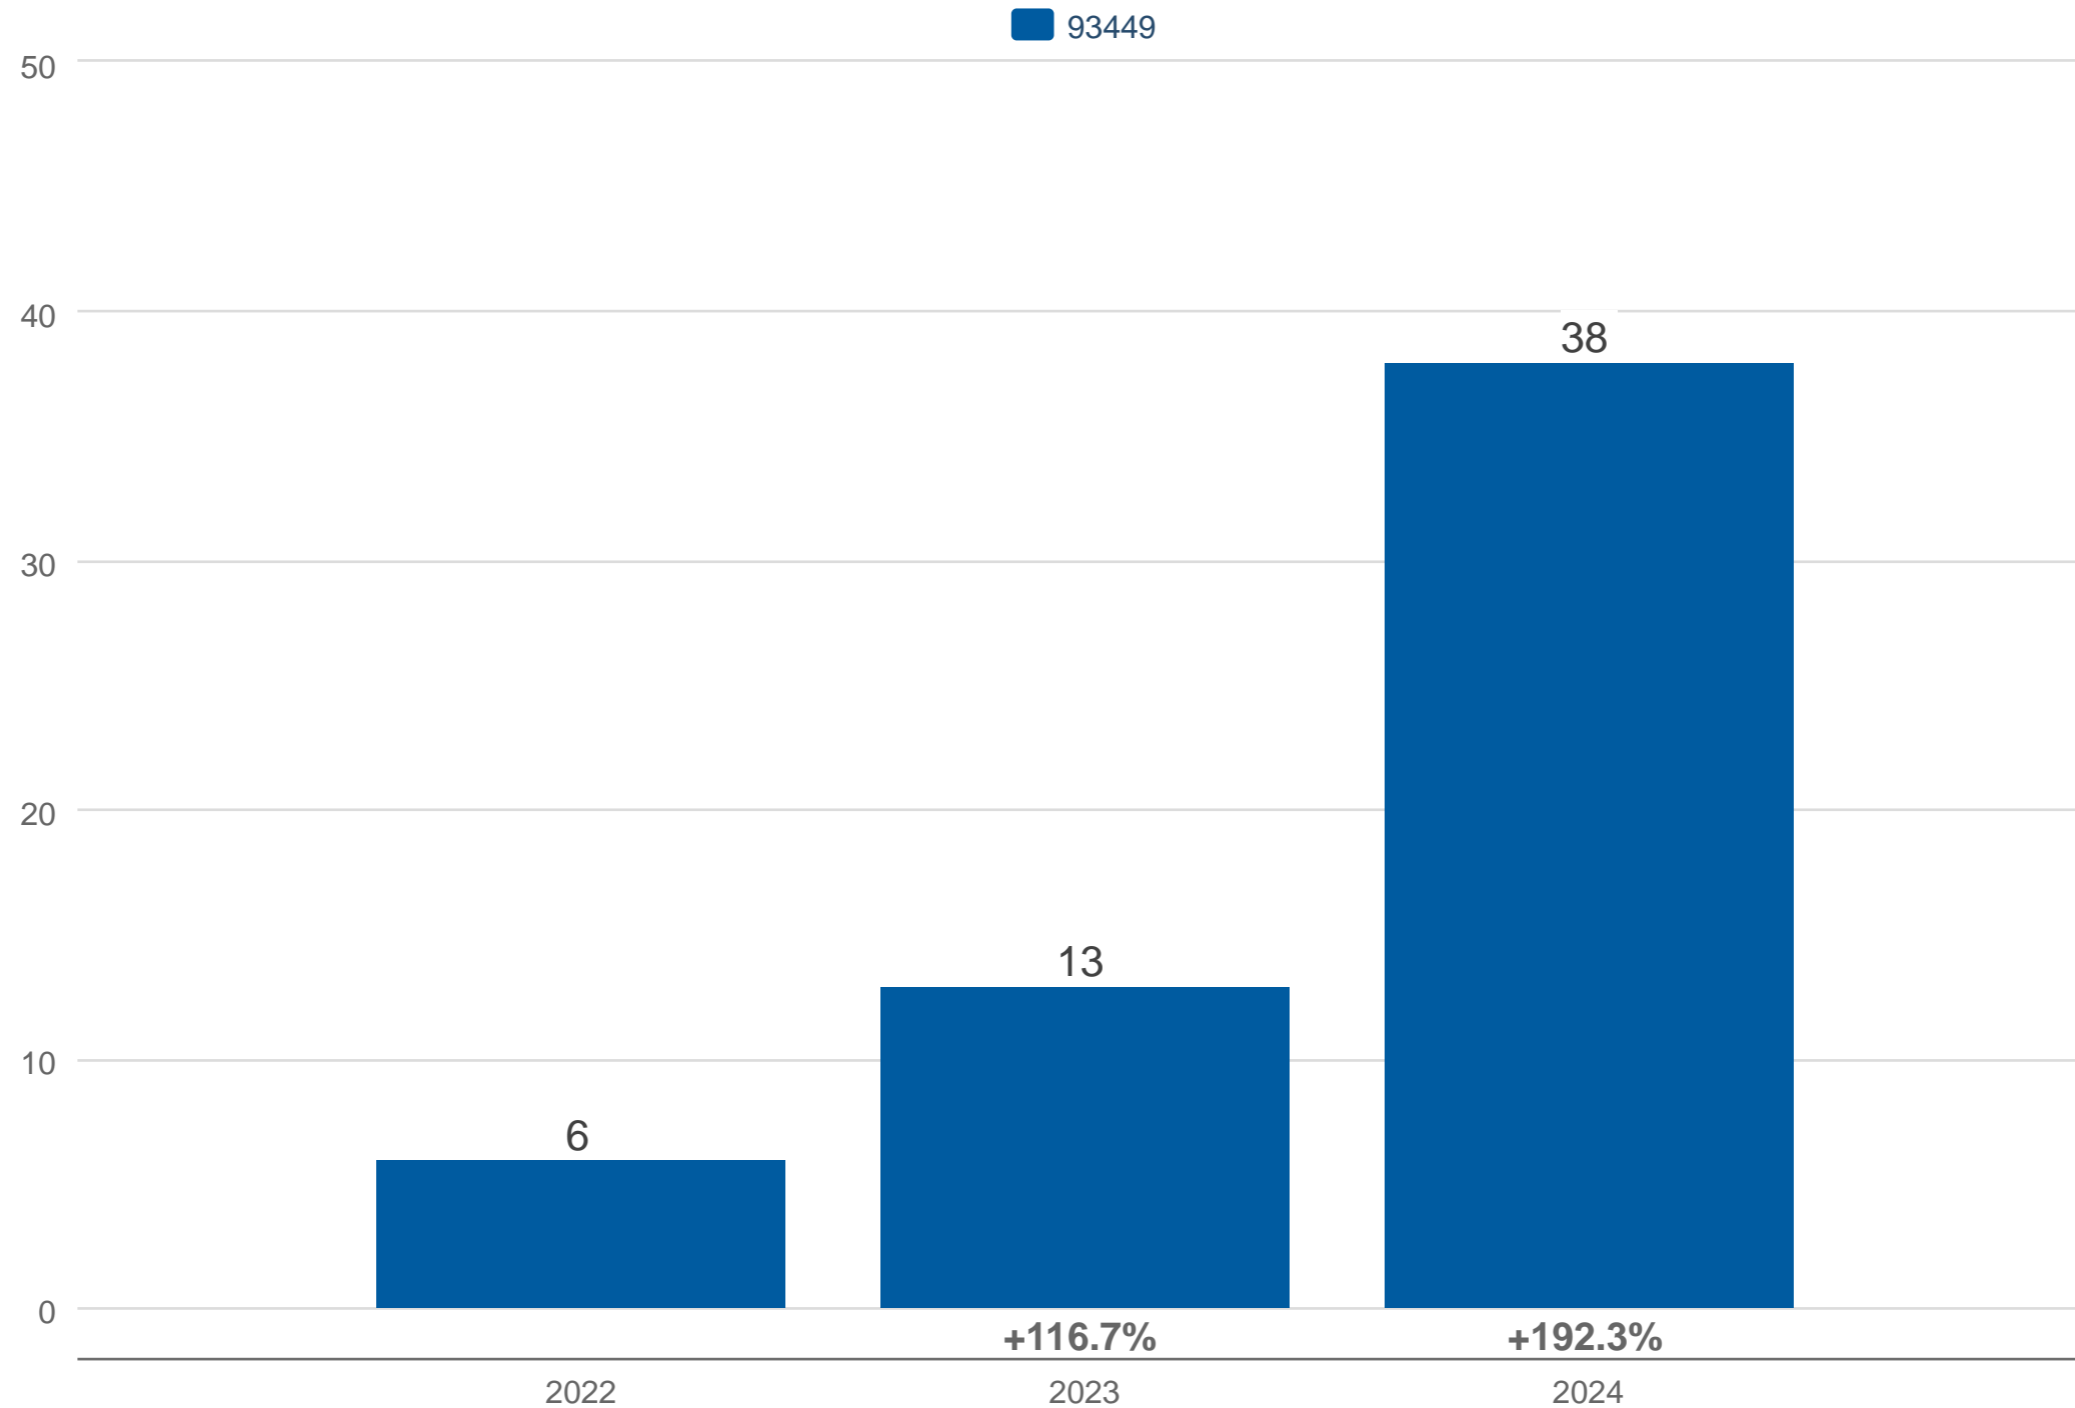

April Average Days on Market

93449: Residential, Single Family

Each data point is one month of activity. Data is from May 20, 2024.