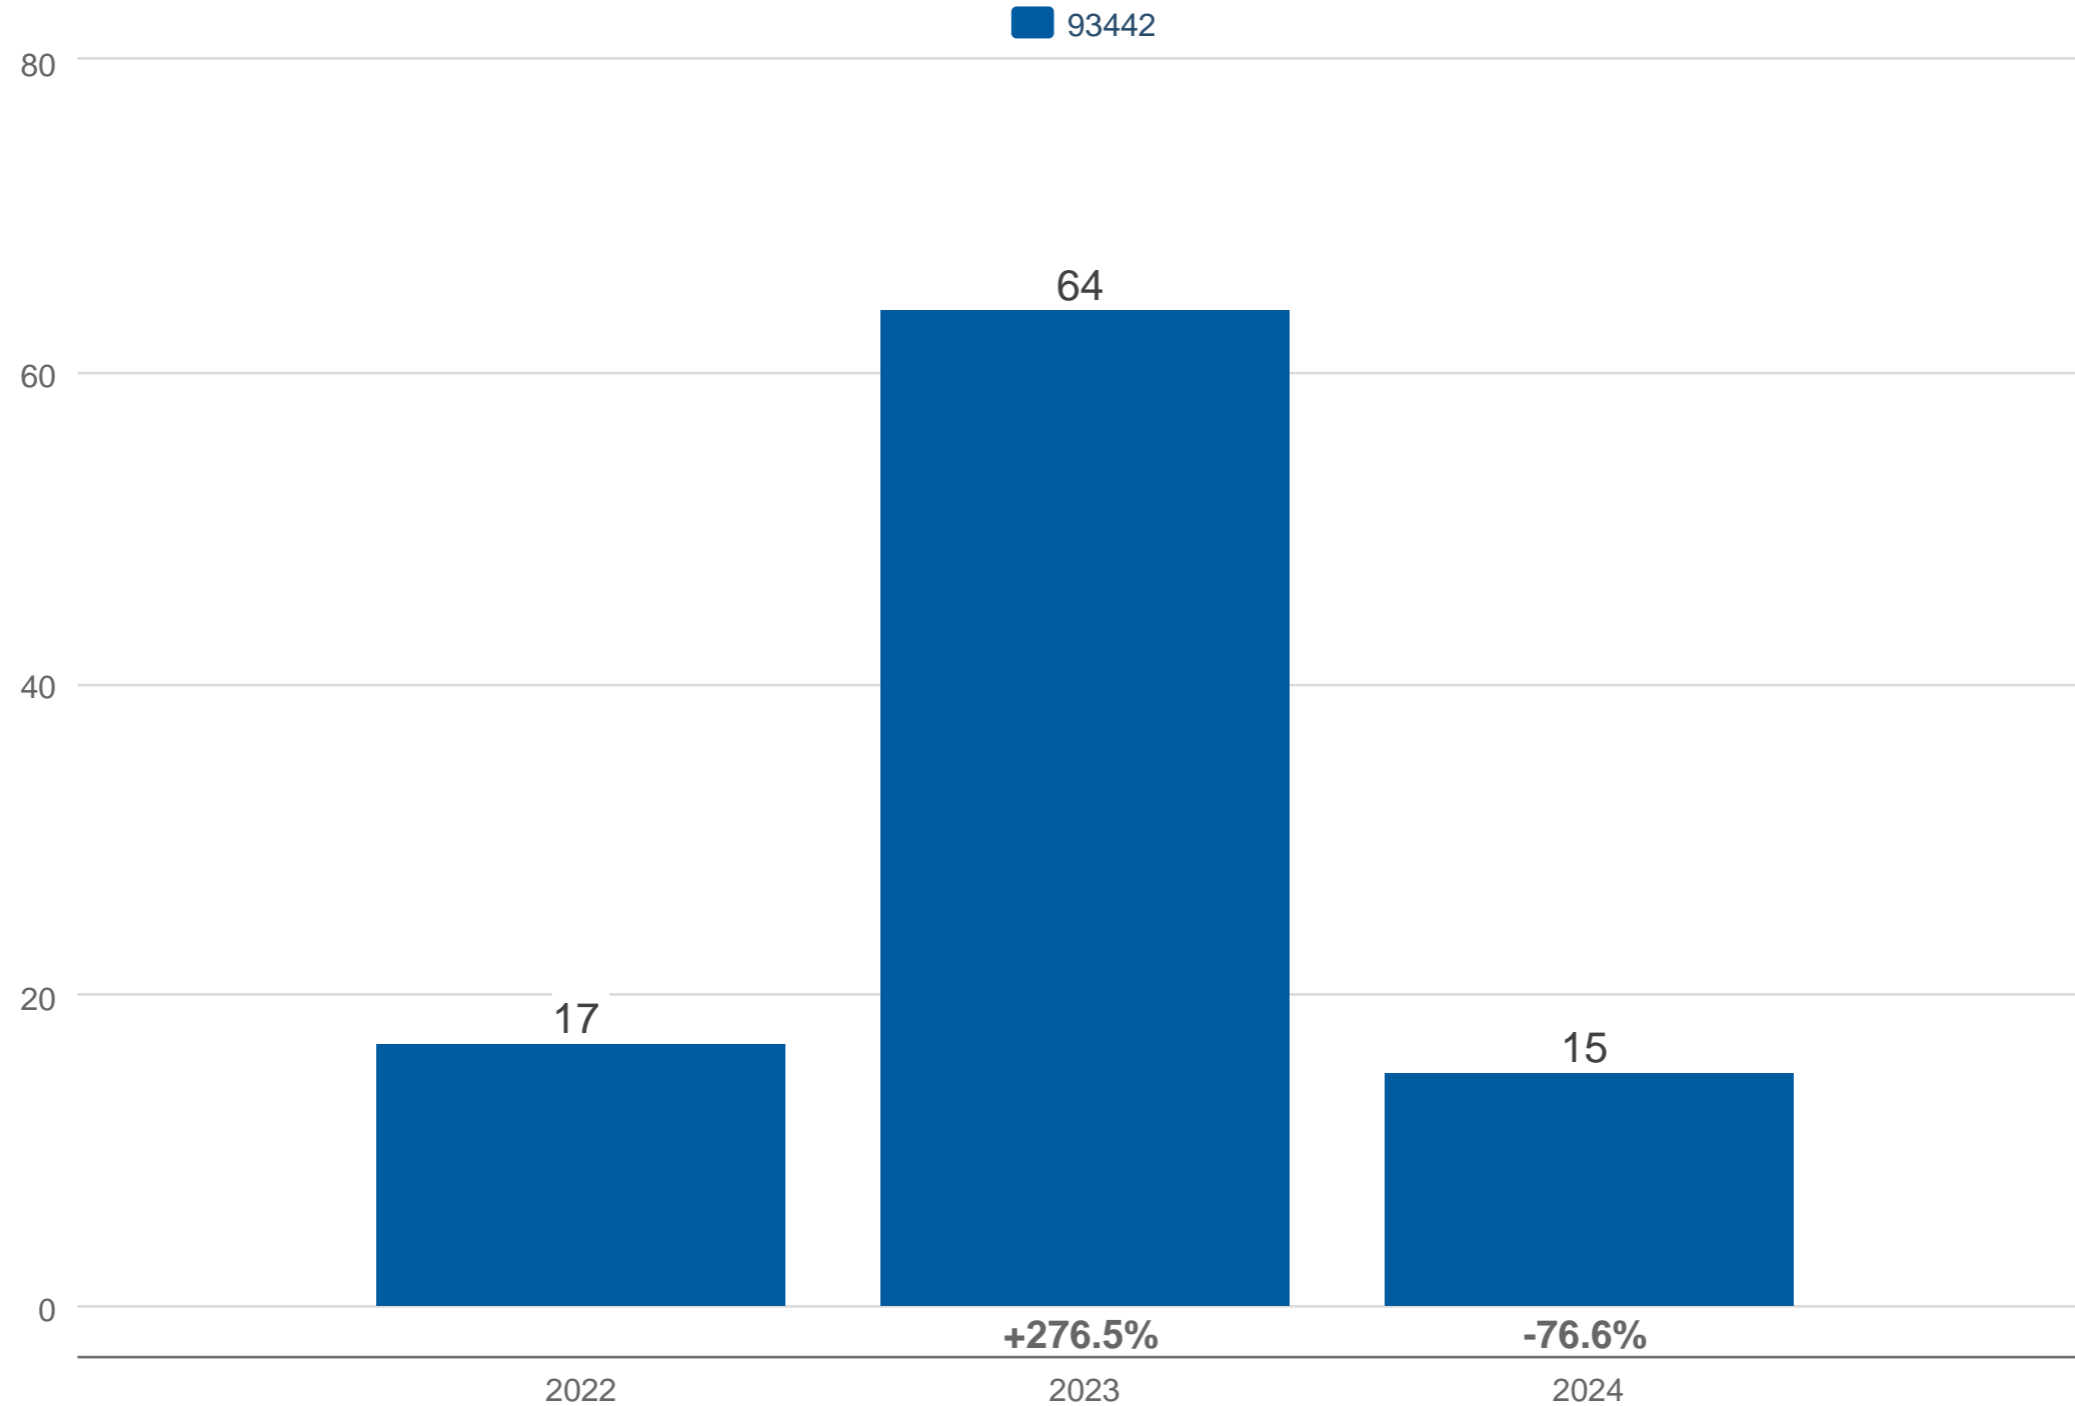

April Average Days on Market

93442: Residential, Single Family

Each data point is one month of activity. Data is from May 21, 2024.