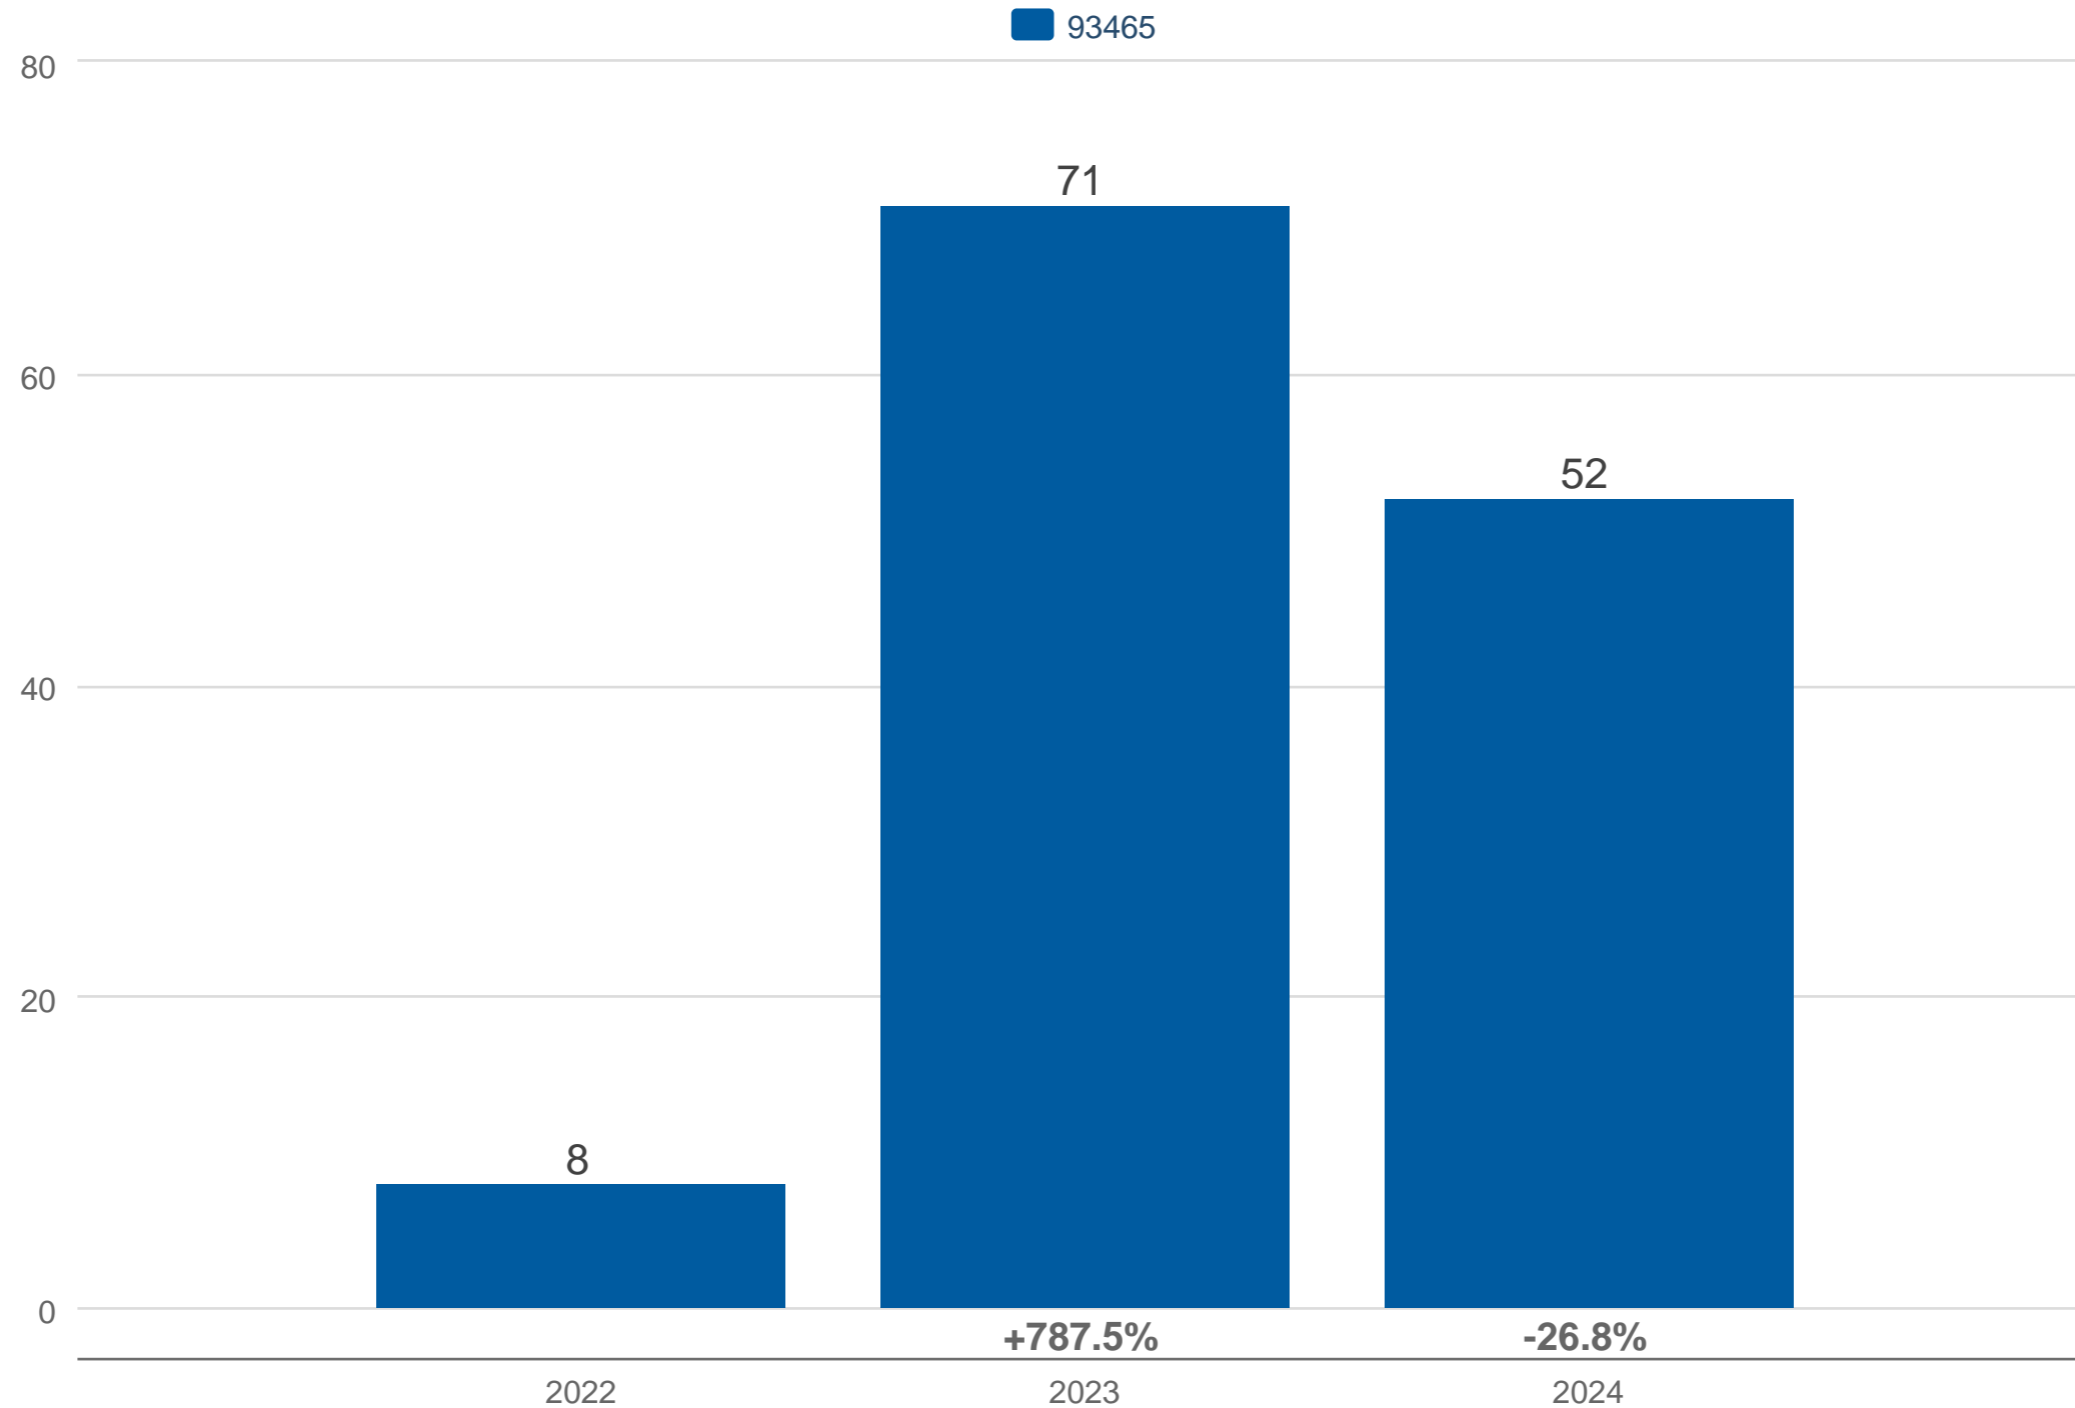

April Average Days on Market

93465: Residential, Single Family

Each data point is one month of activity. Data is from May 20, 2024.