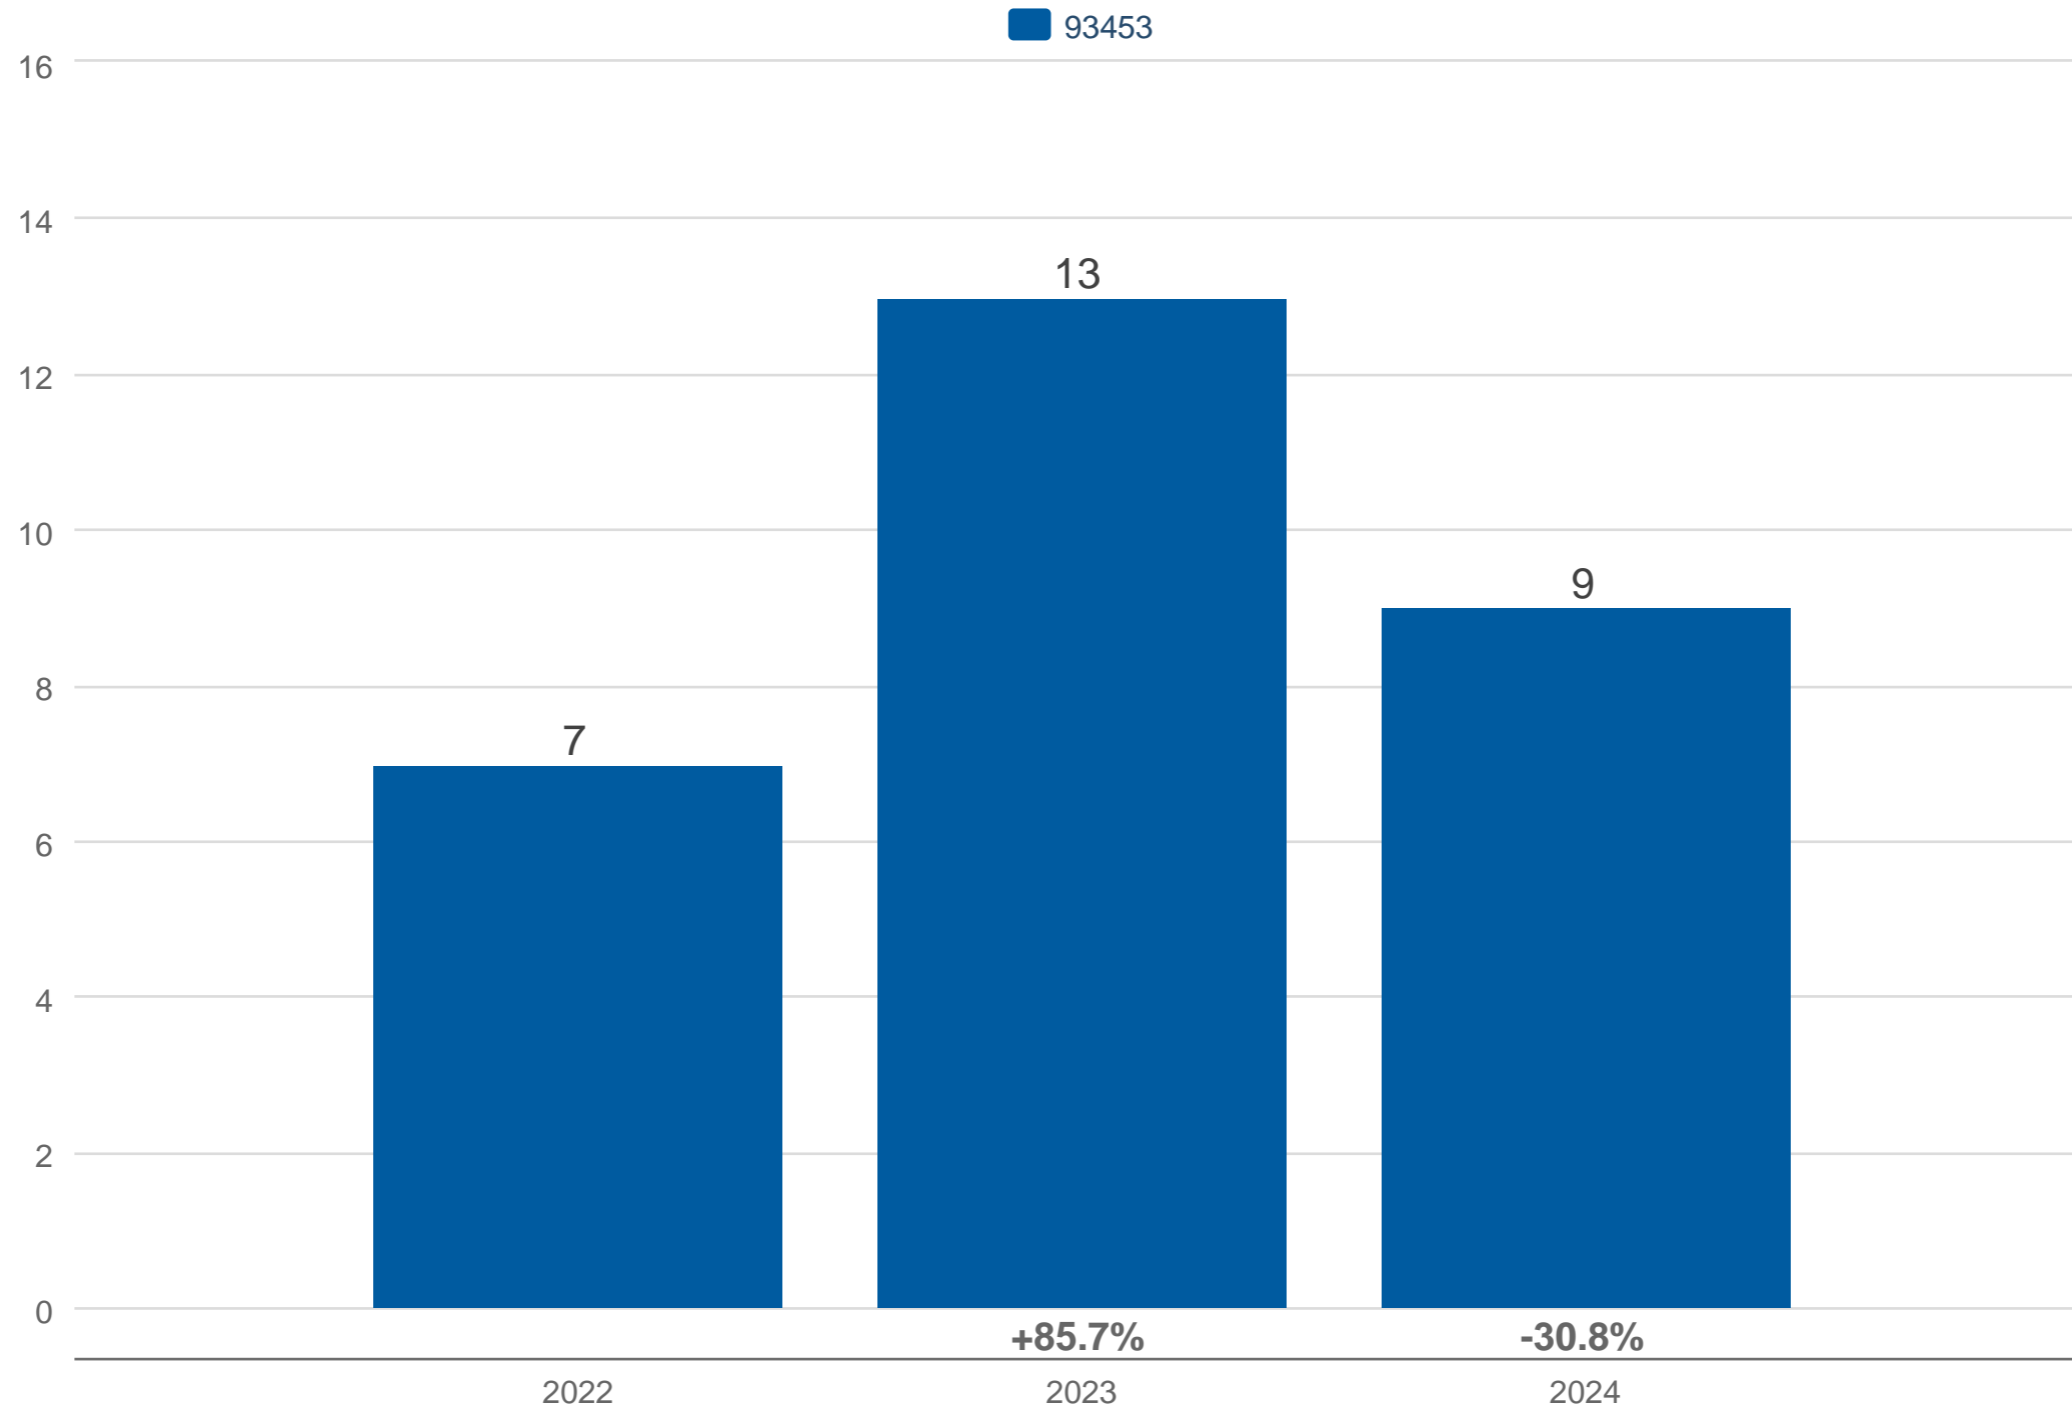

April Active Listings

93453: Residential, Single Family

Each data point is one month of activity. Data is from May 20, 2024.