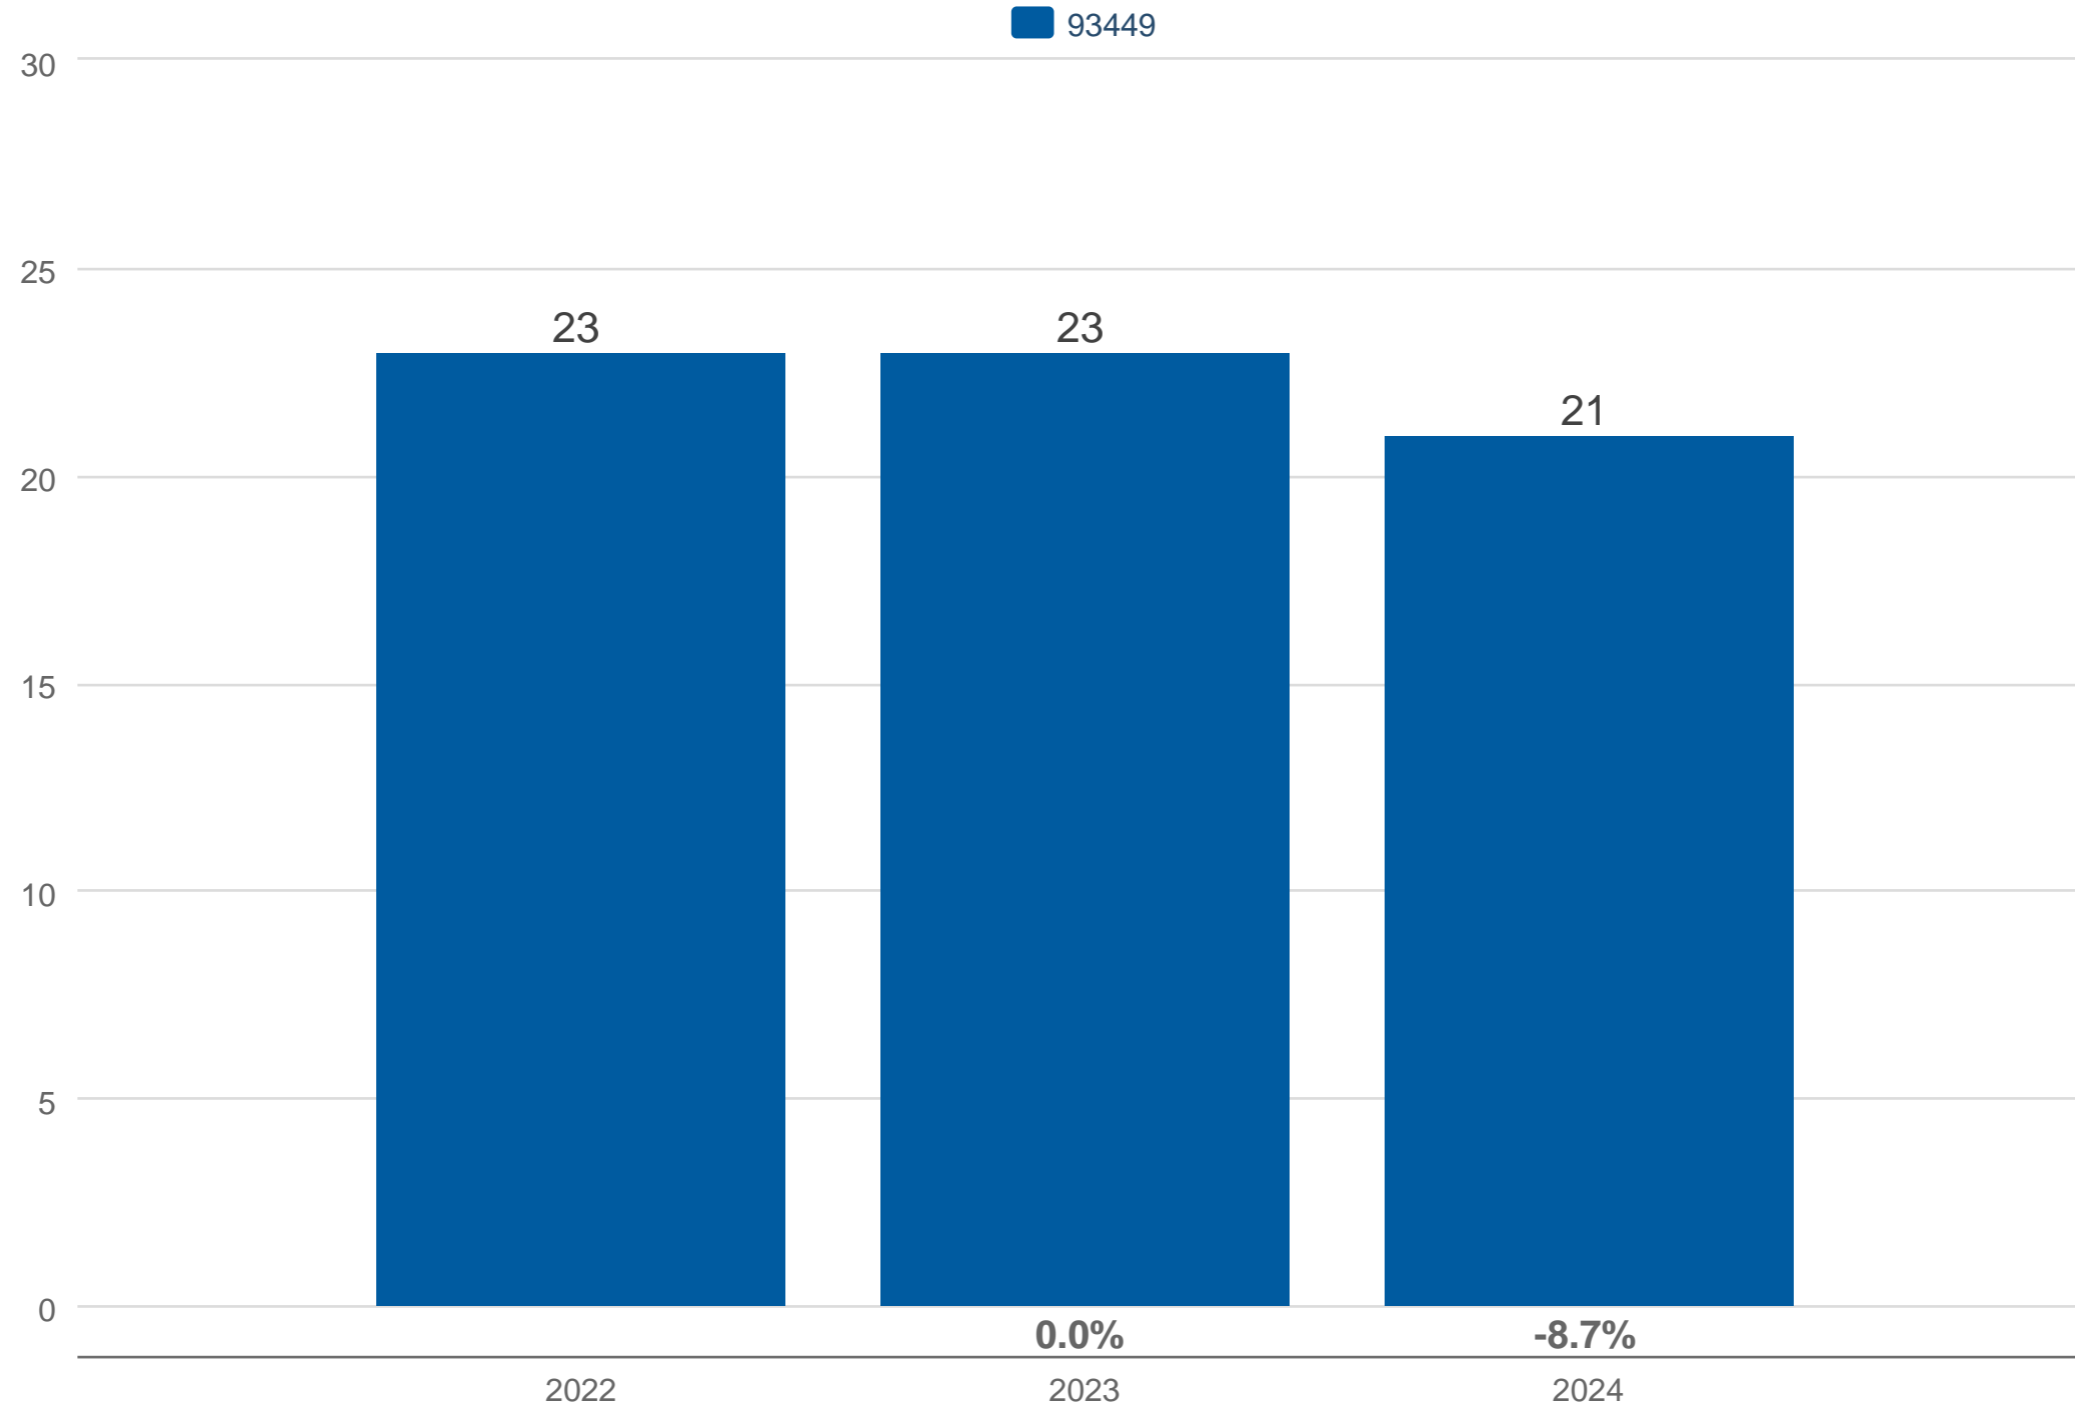

April Active Listings

93449: Residential, Single Family

Each data point is one month of activity. Data is from May 20, 2024.