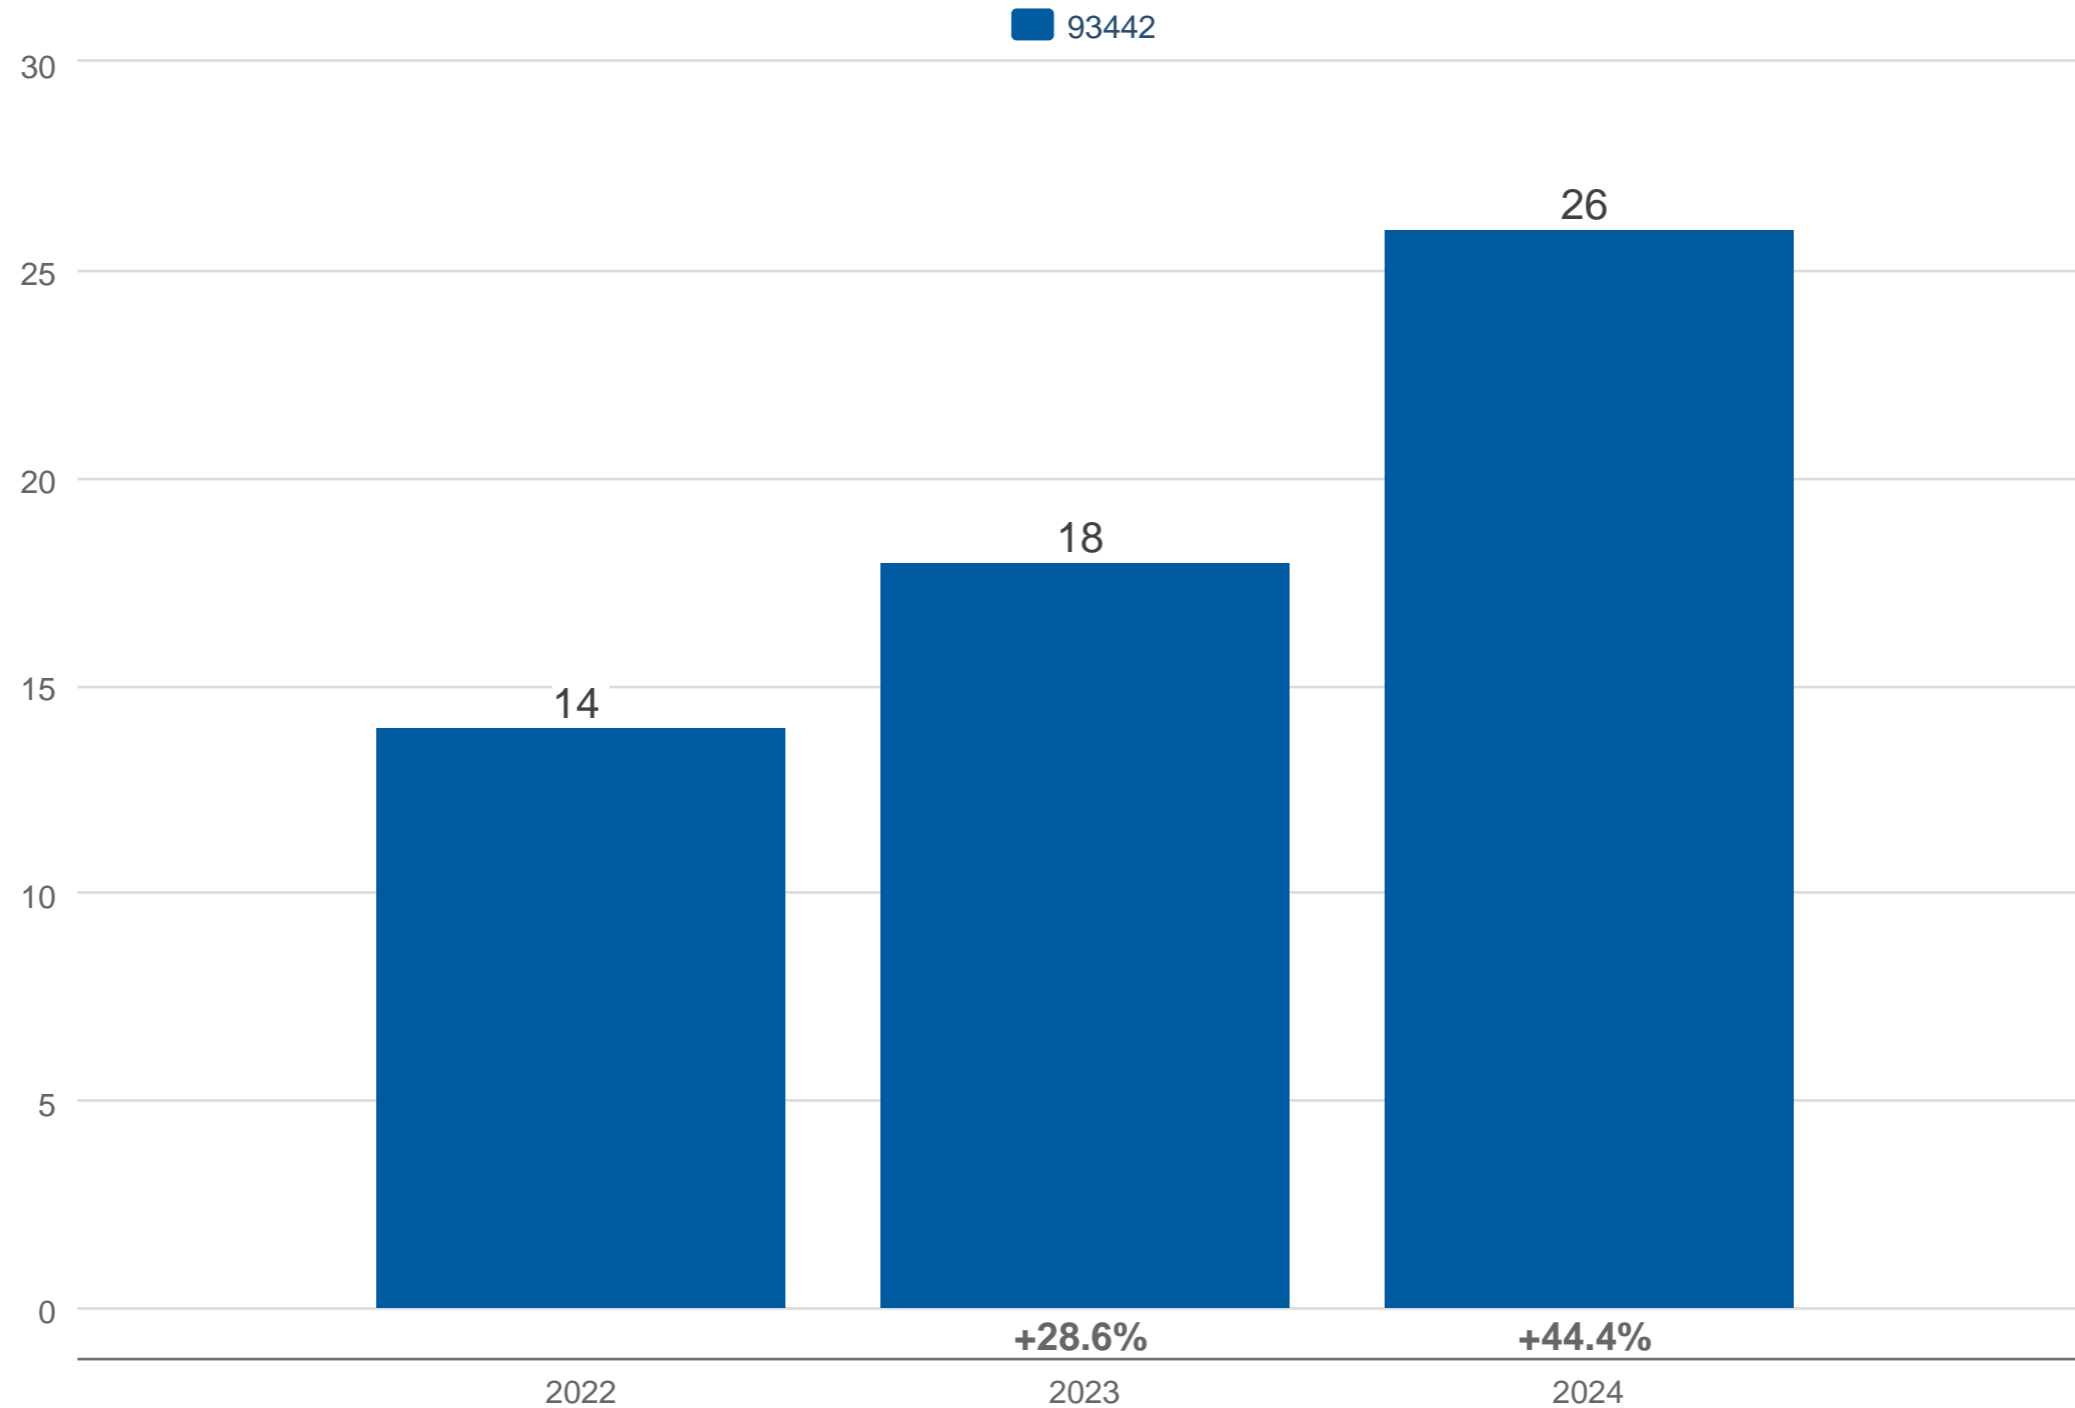

April Active Listings

93442: Residential, Single Family

Each data point is one month of activity. Data is from May 20, 2024.