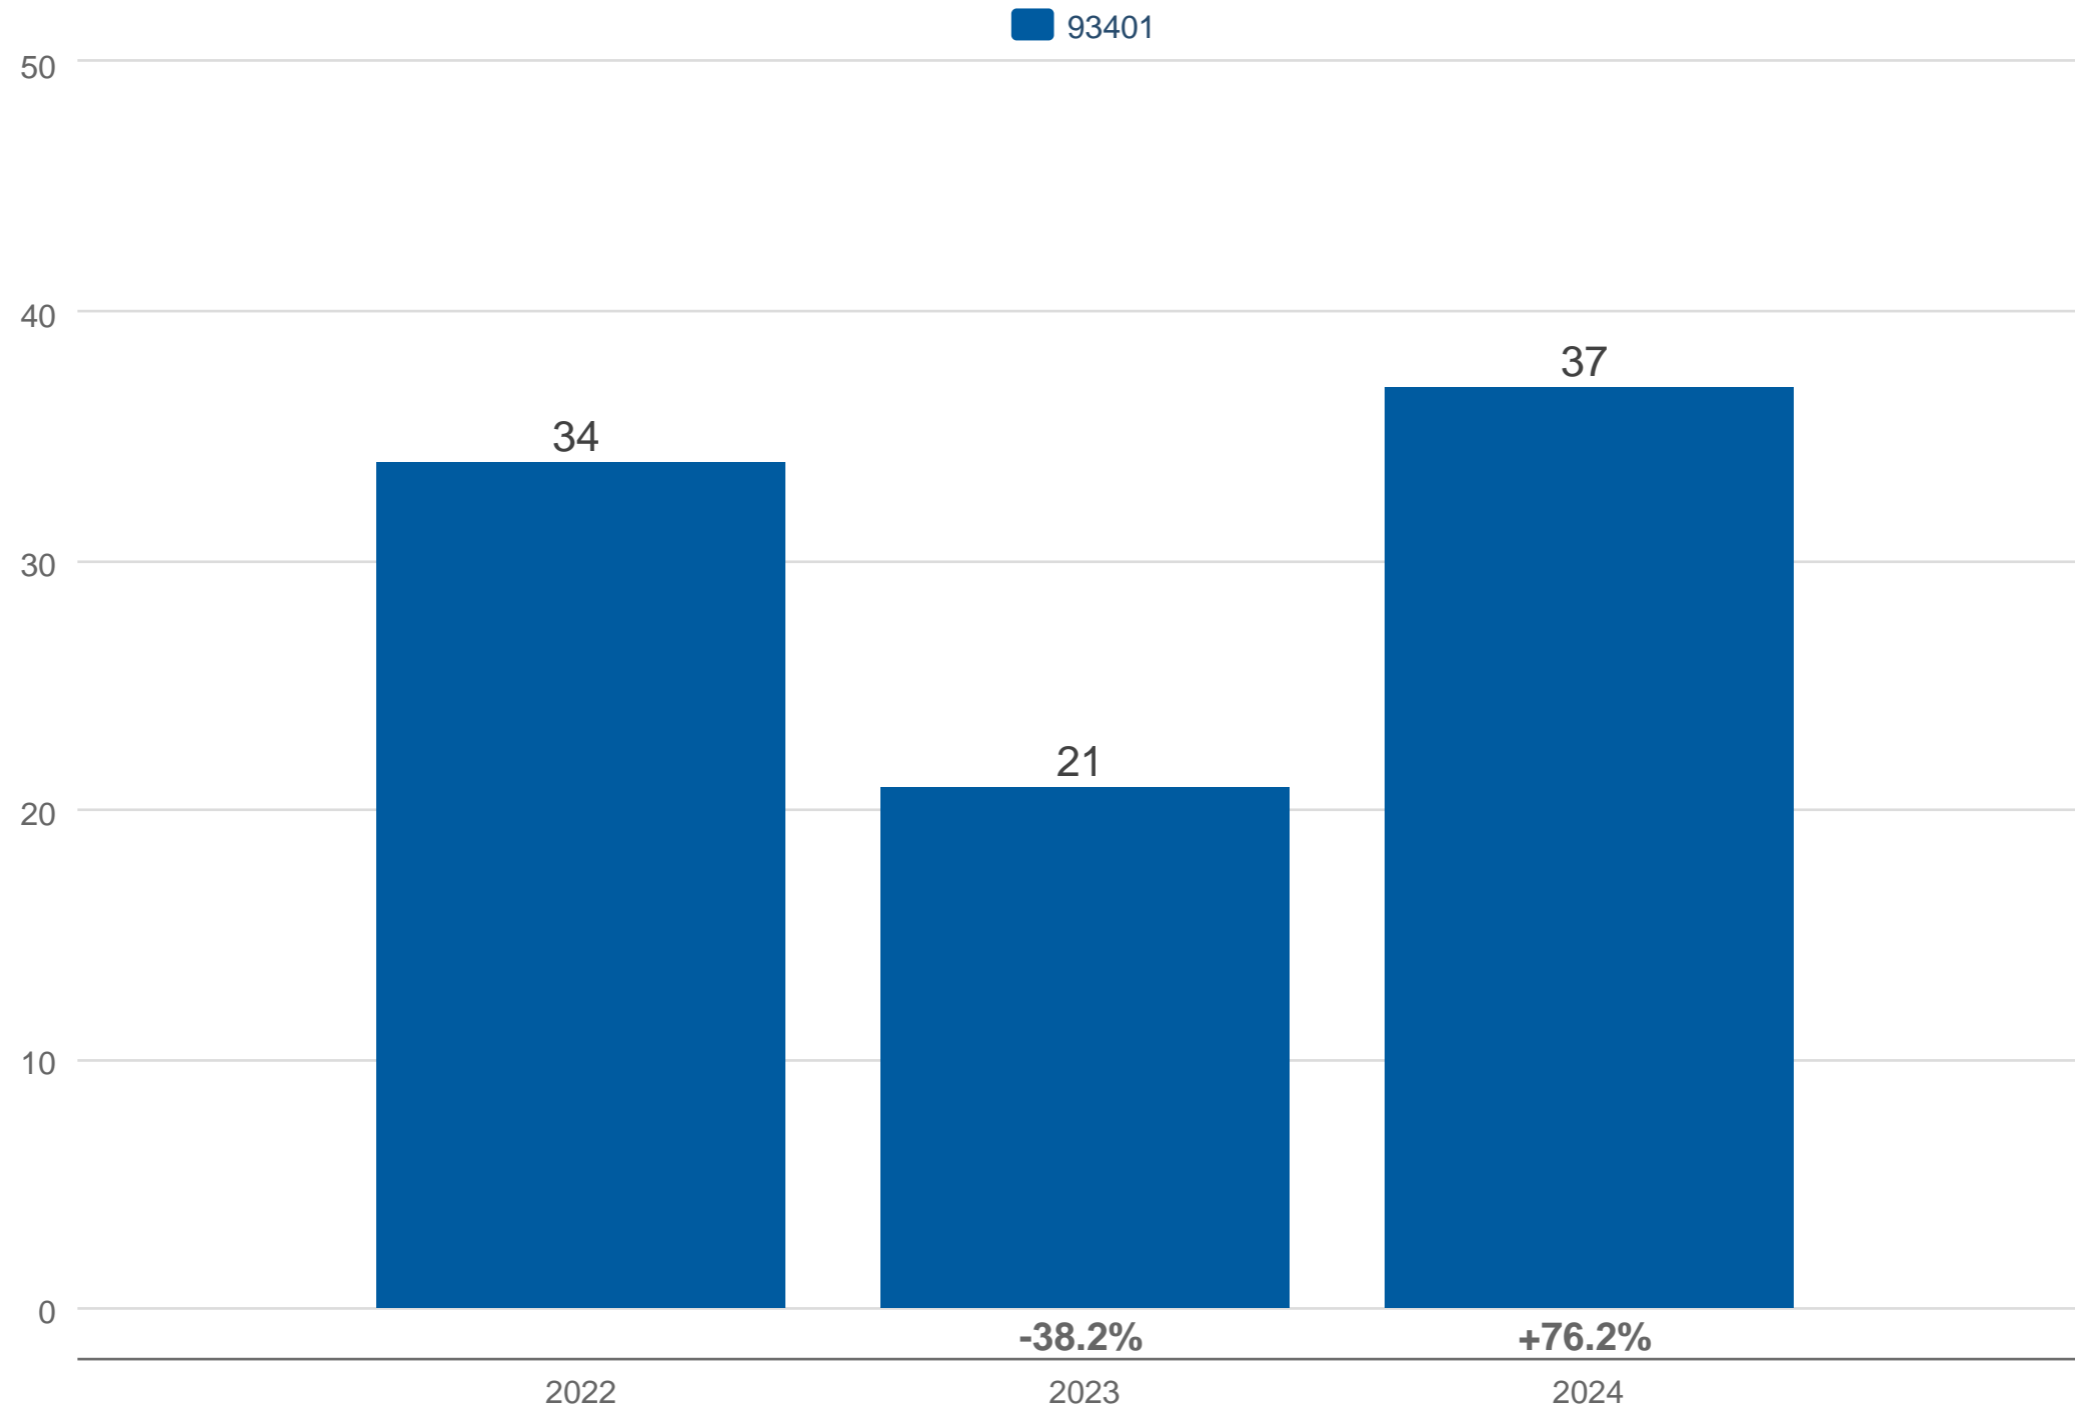

April Active Listings

93401: Residential, Single Family

Each data point is one month of activity. Data is from May 21, 2024.