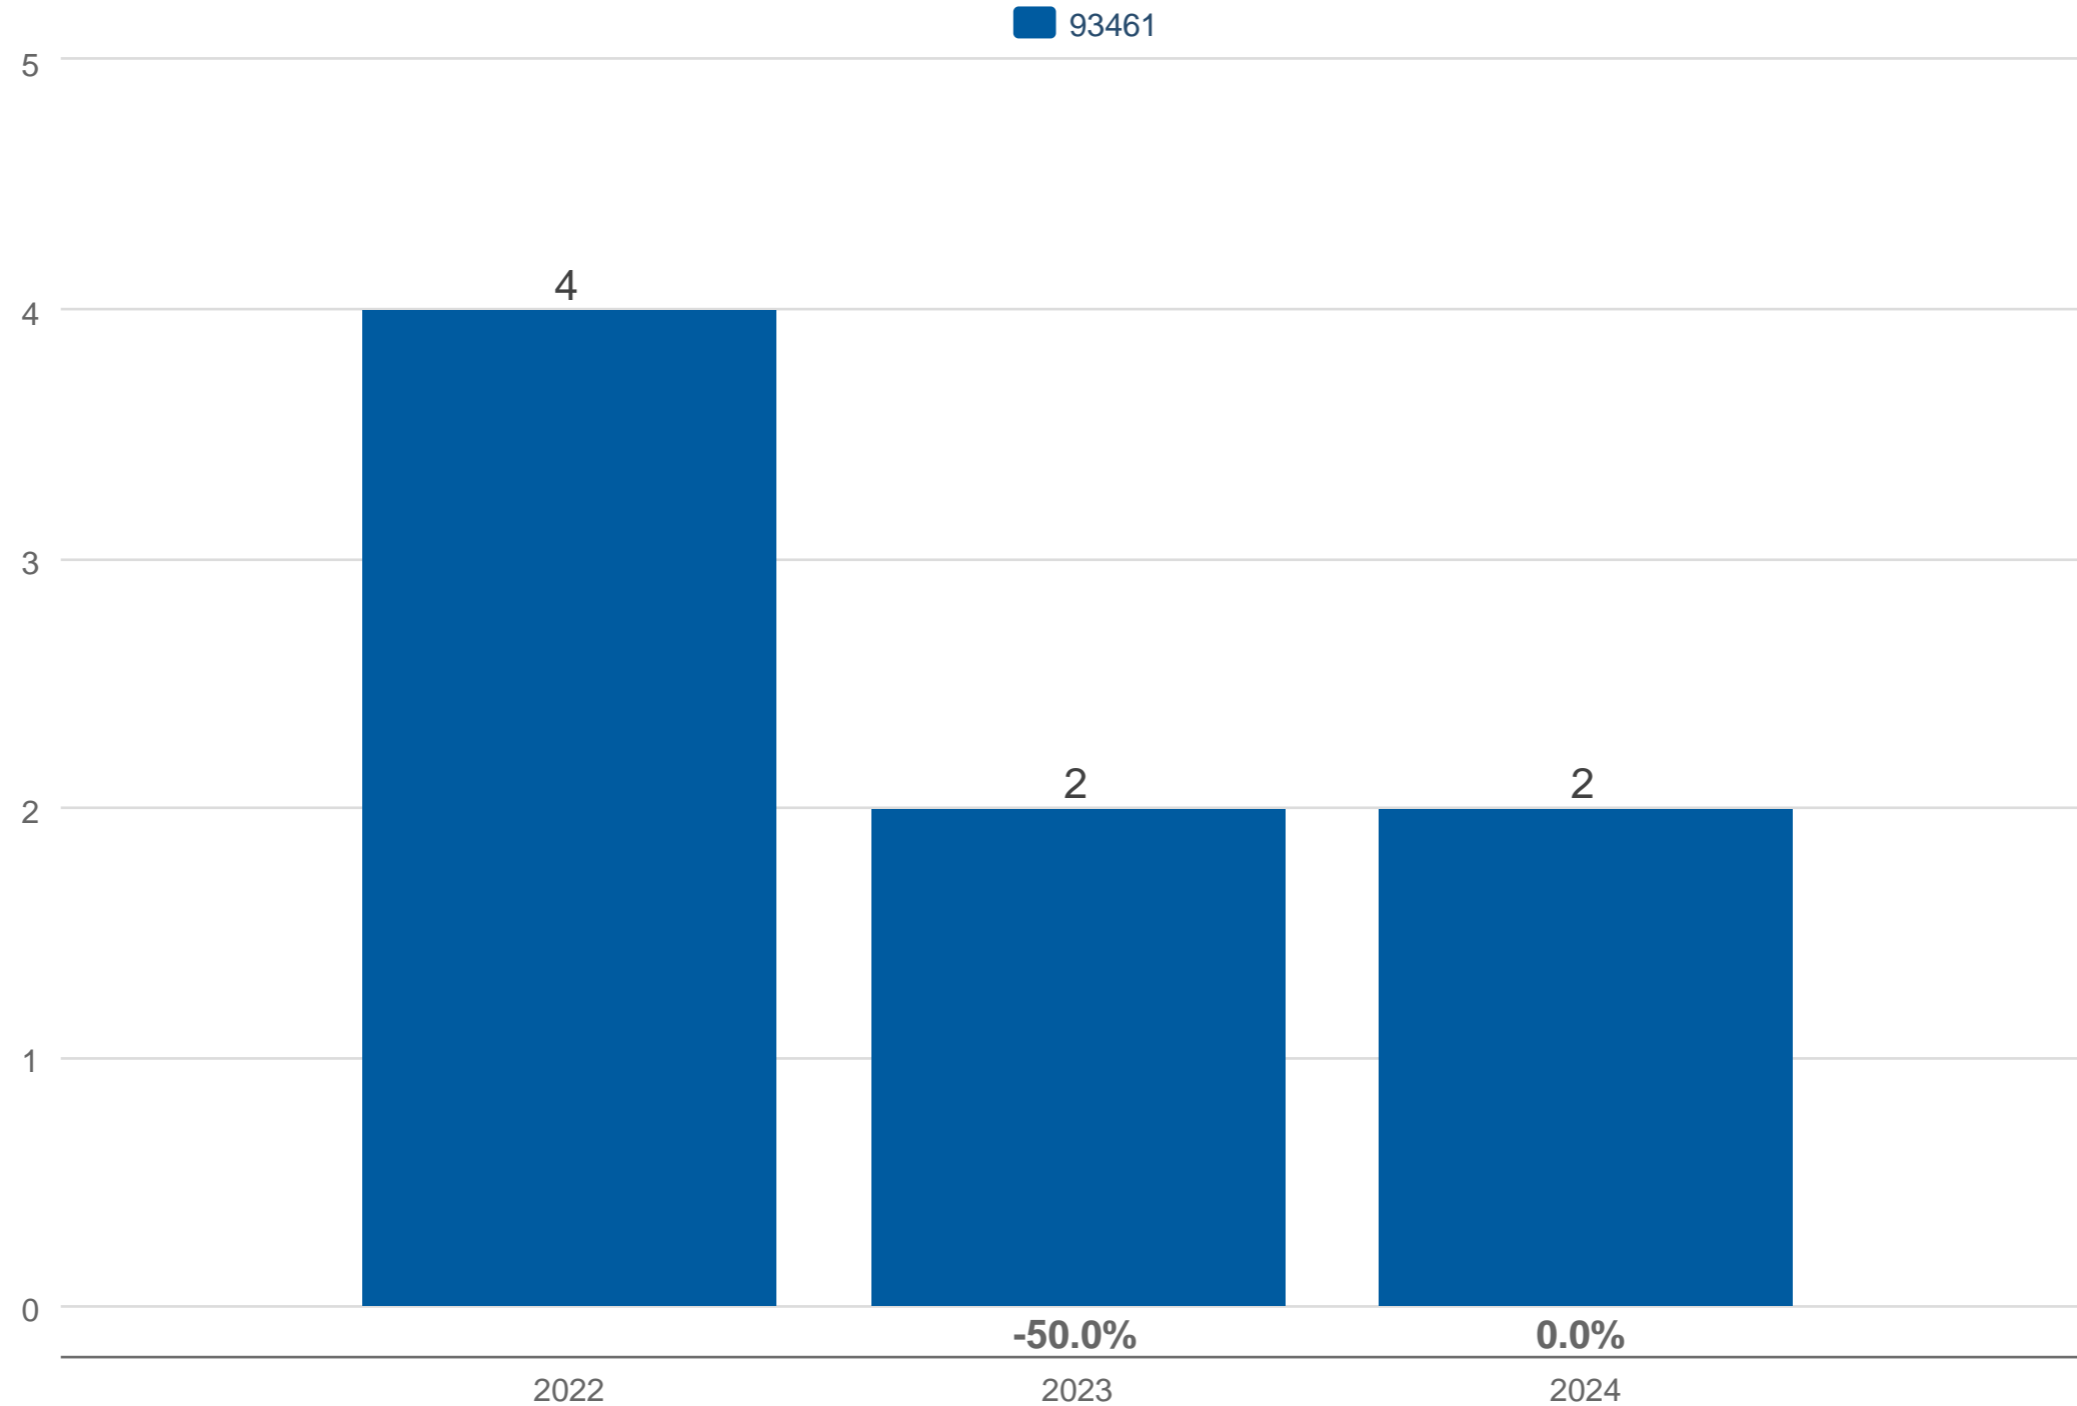

### April Active Listings

93461: Residential, Single Family

Each data point is one month of activity. Data is from May 20, 2024.