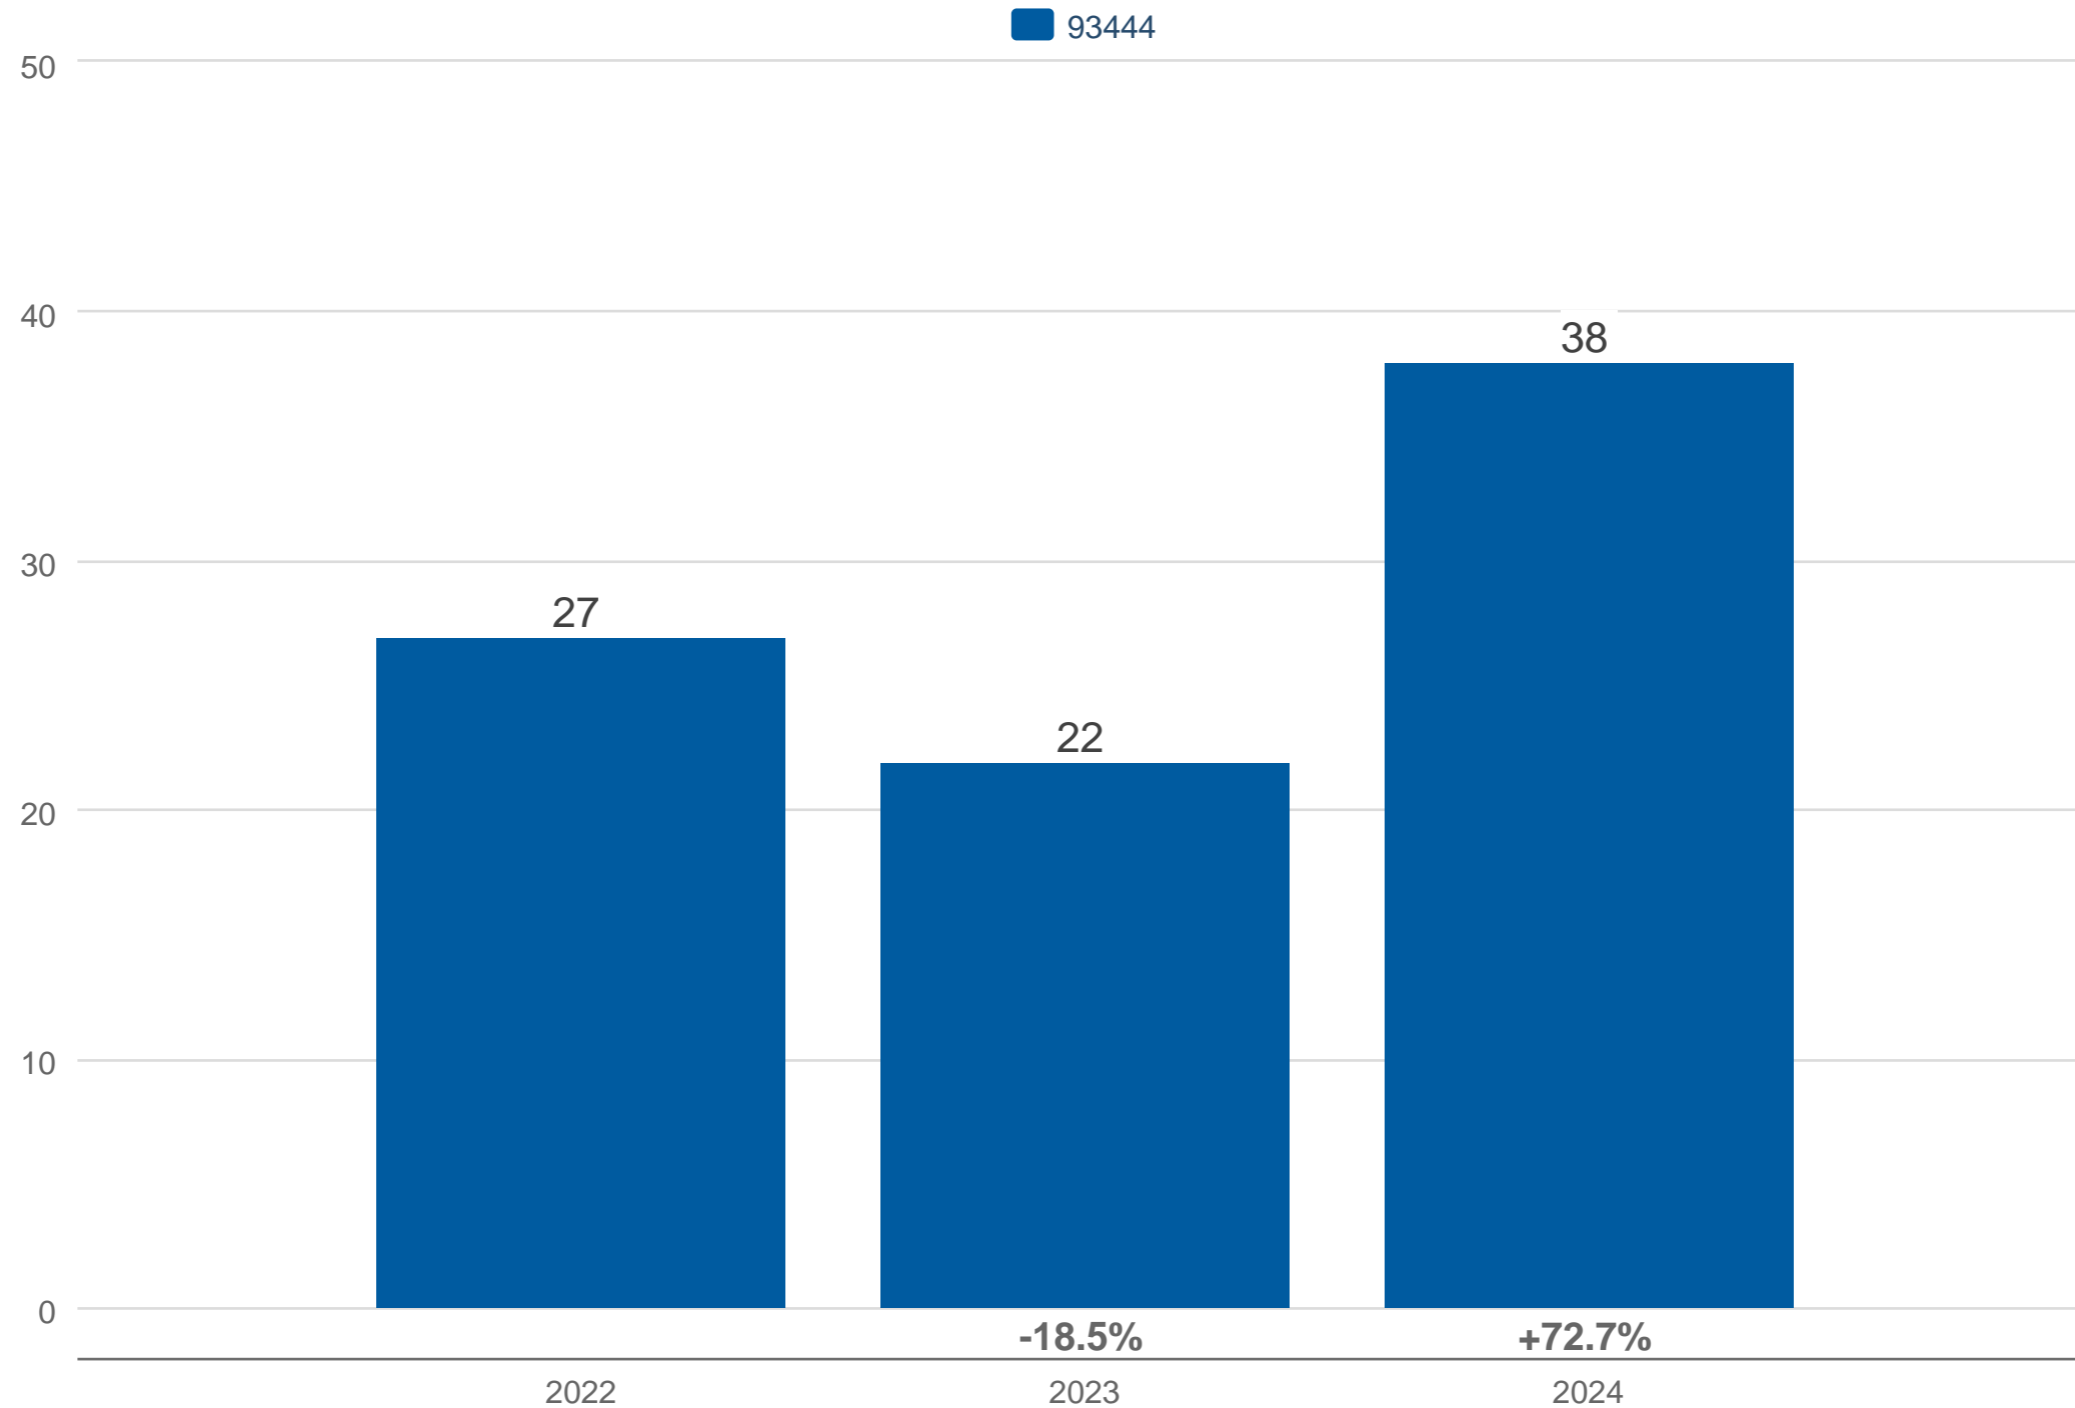

April Active Listings

93444: Residential, Single Family

Each data point is one month of activity. Data is from May 21, 2024.