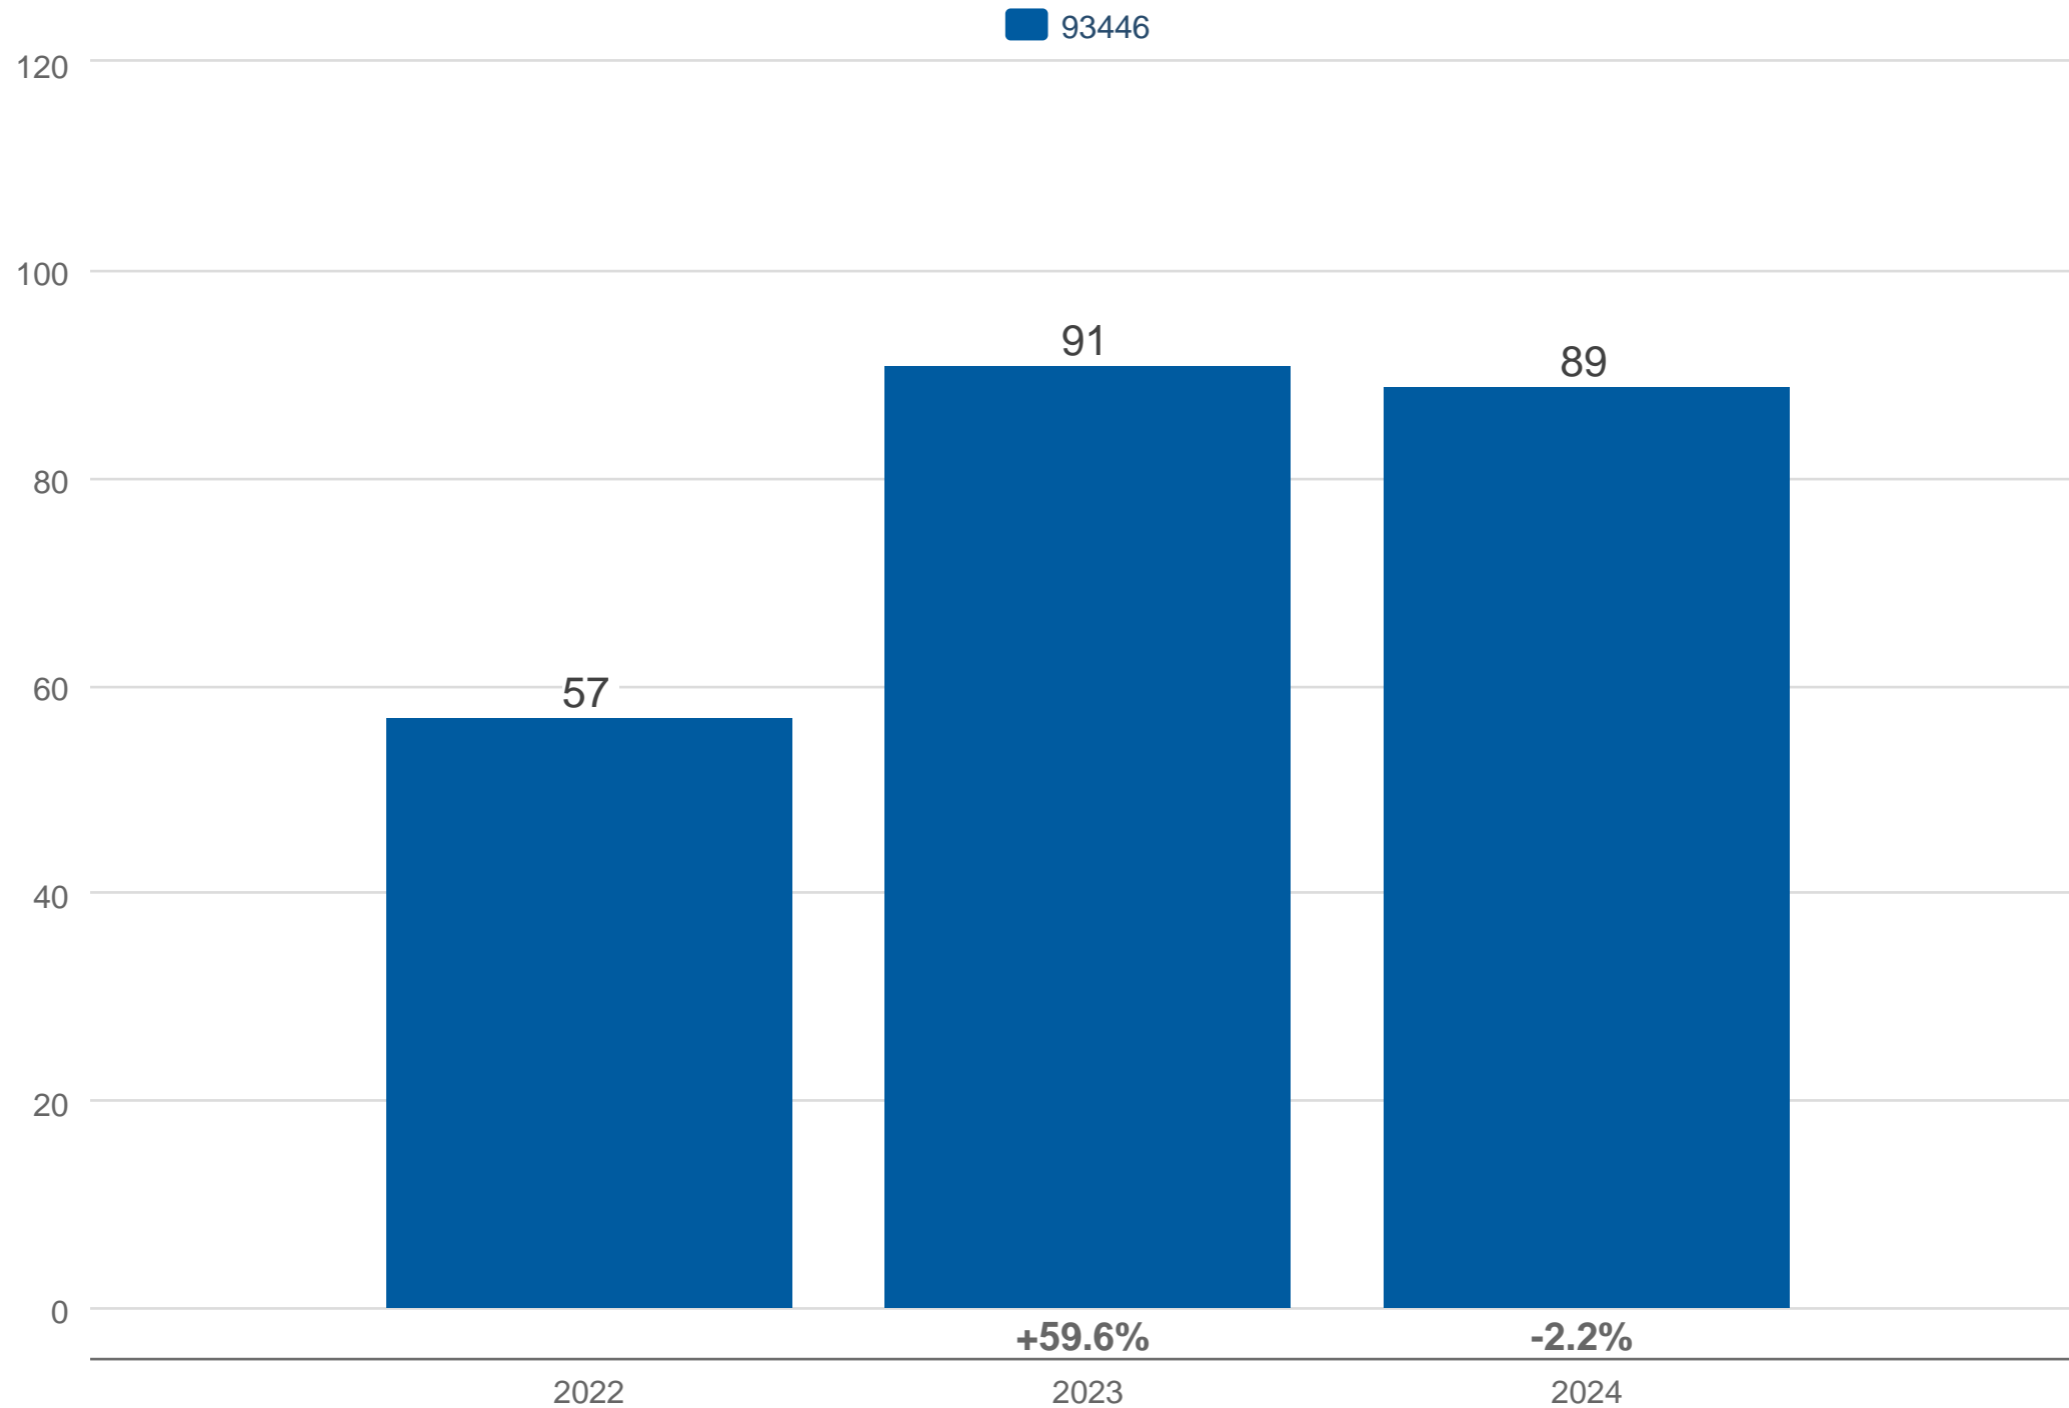

April Active Listings

93446: Residential, Single Family

Each data point is one month of activity. Data is from May 20, 2024.