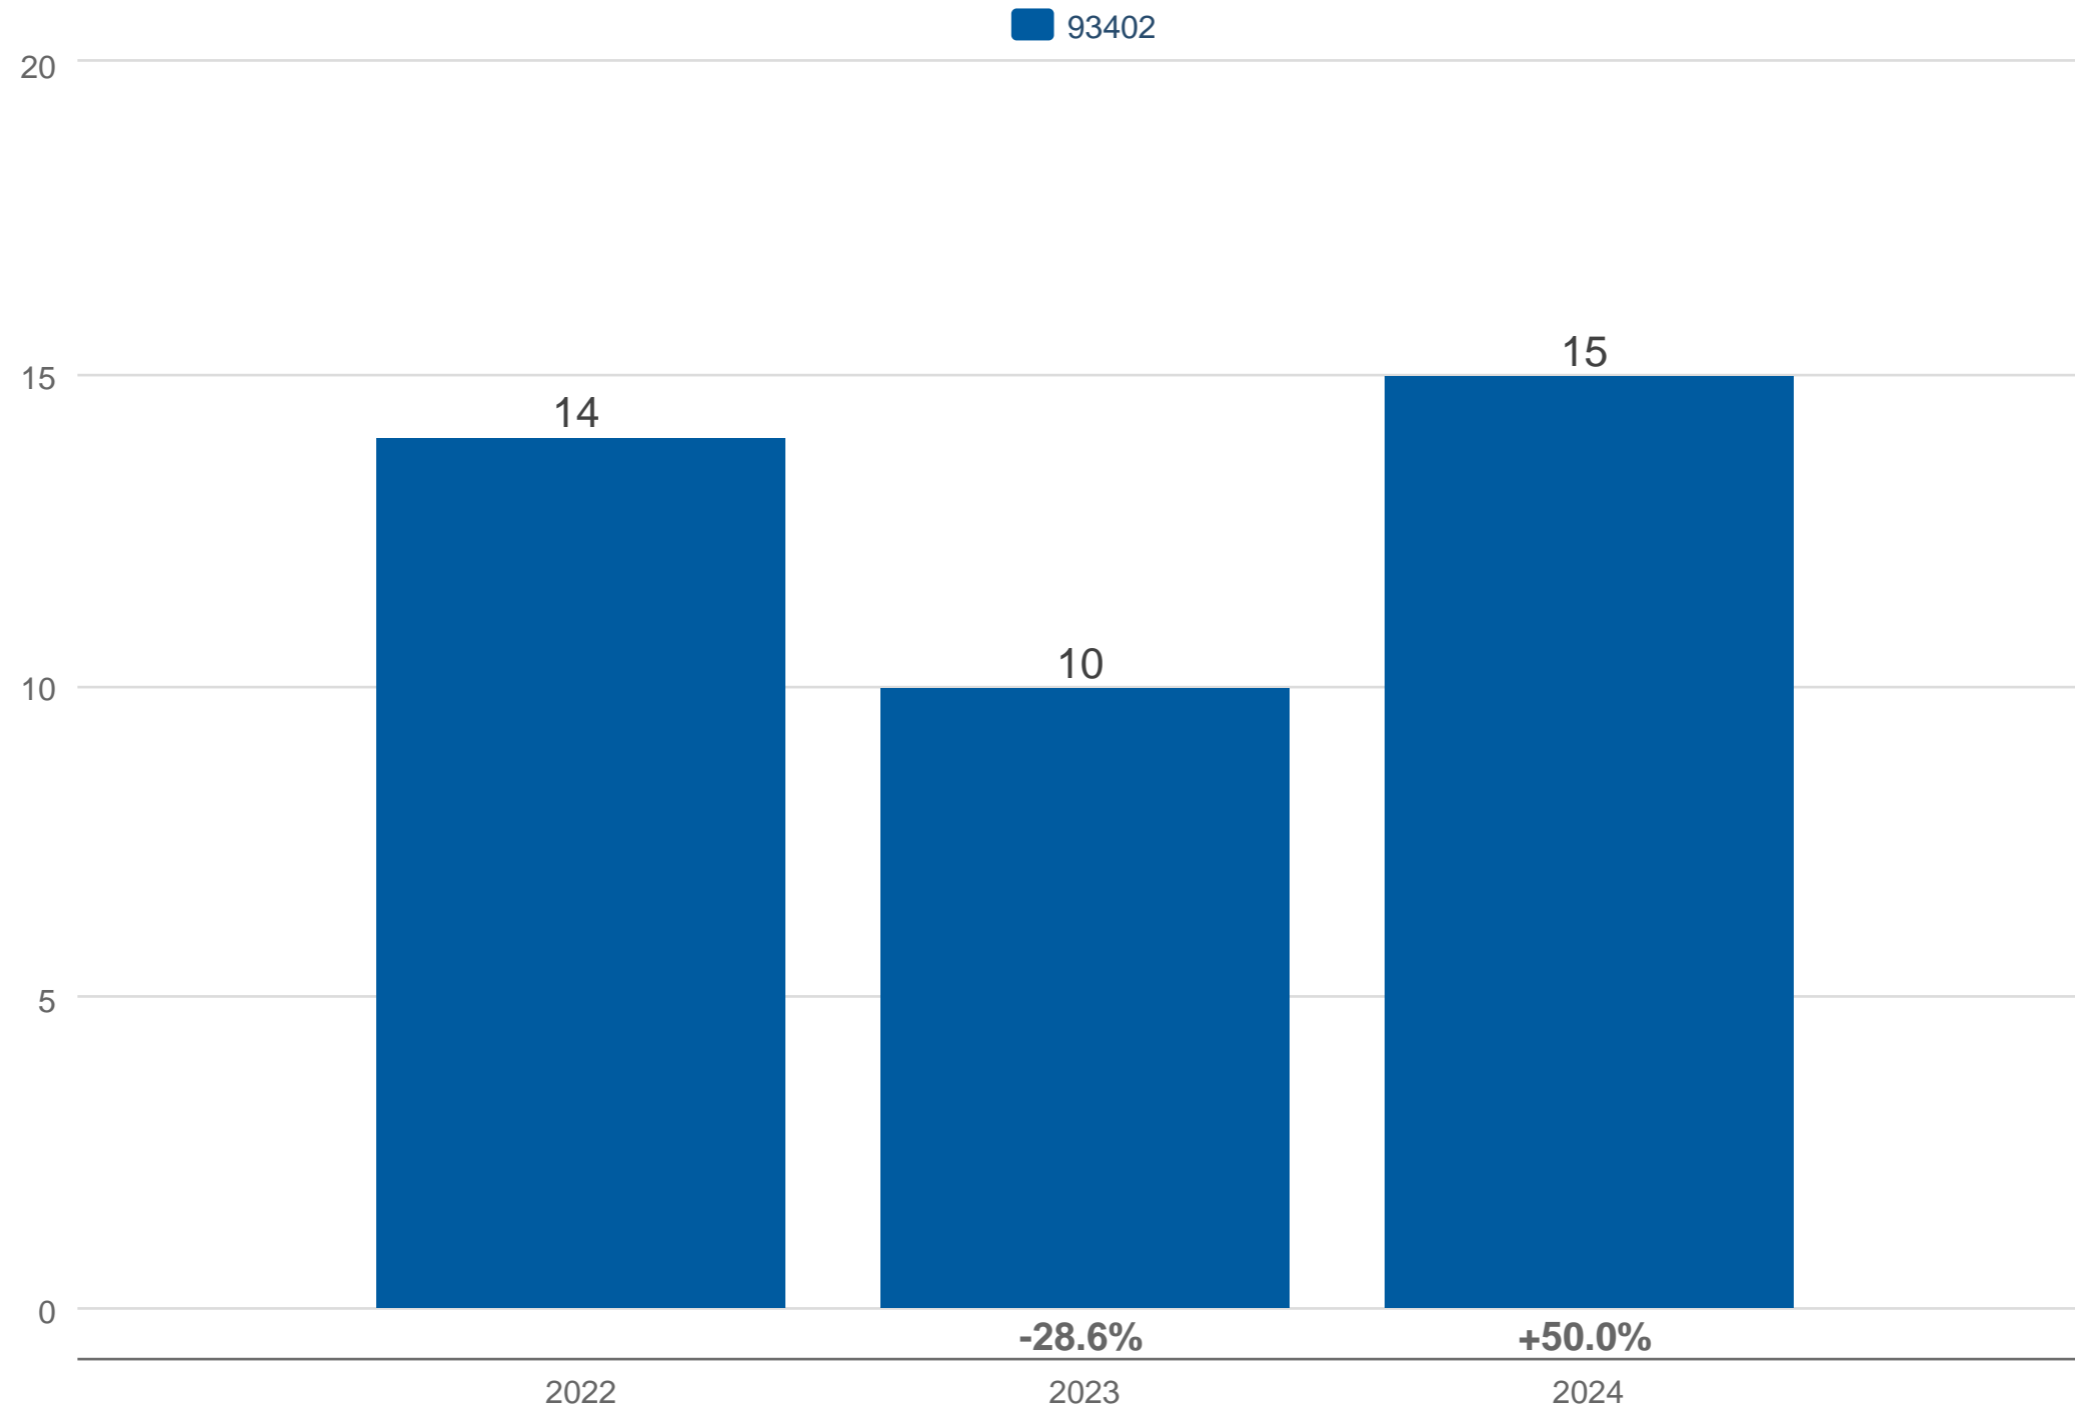

April Active Listings

93402: Residential, Single Family

Each data point is one month of activity. Data is from May 20, 2024.