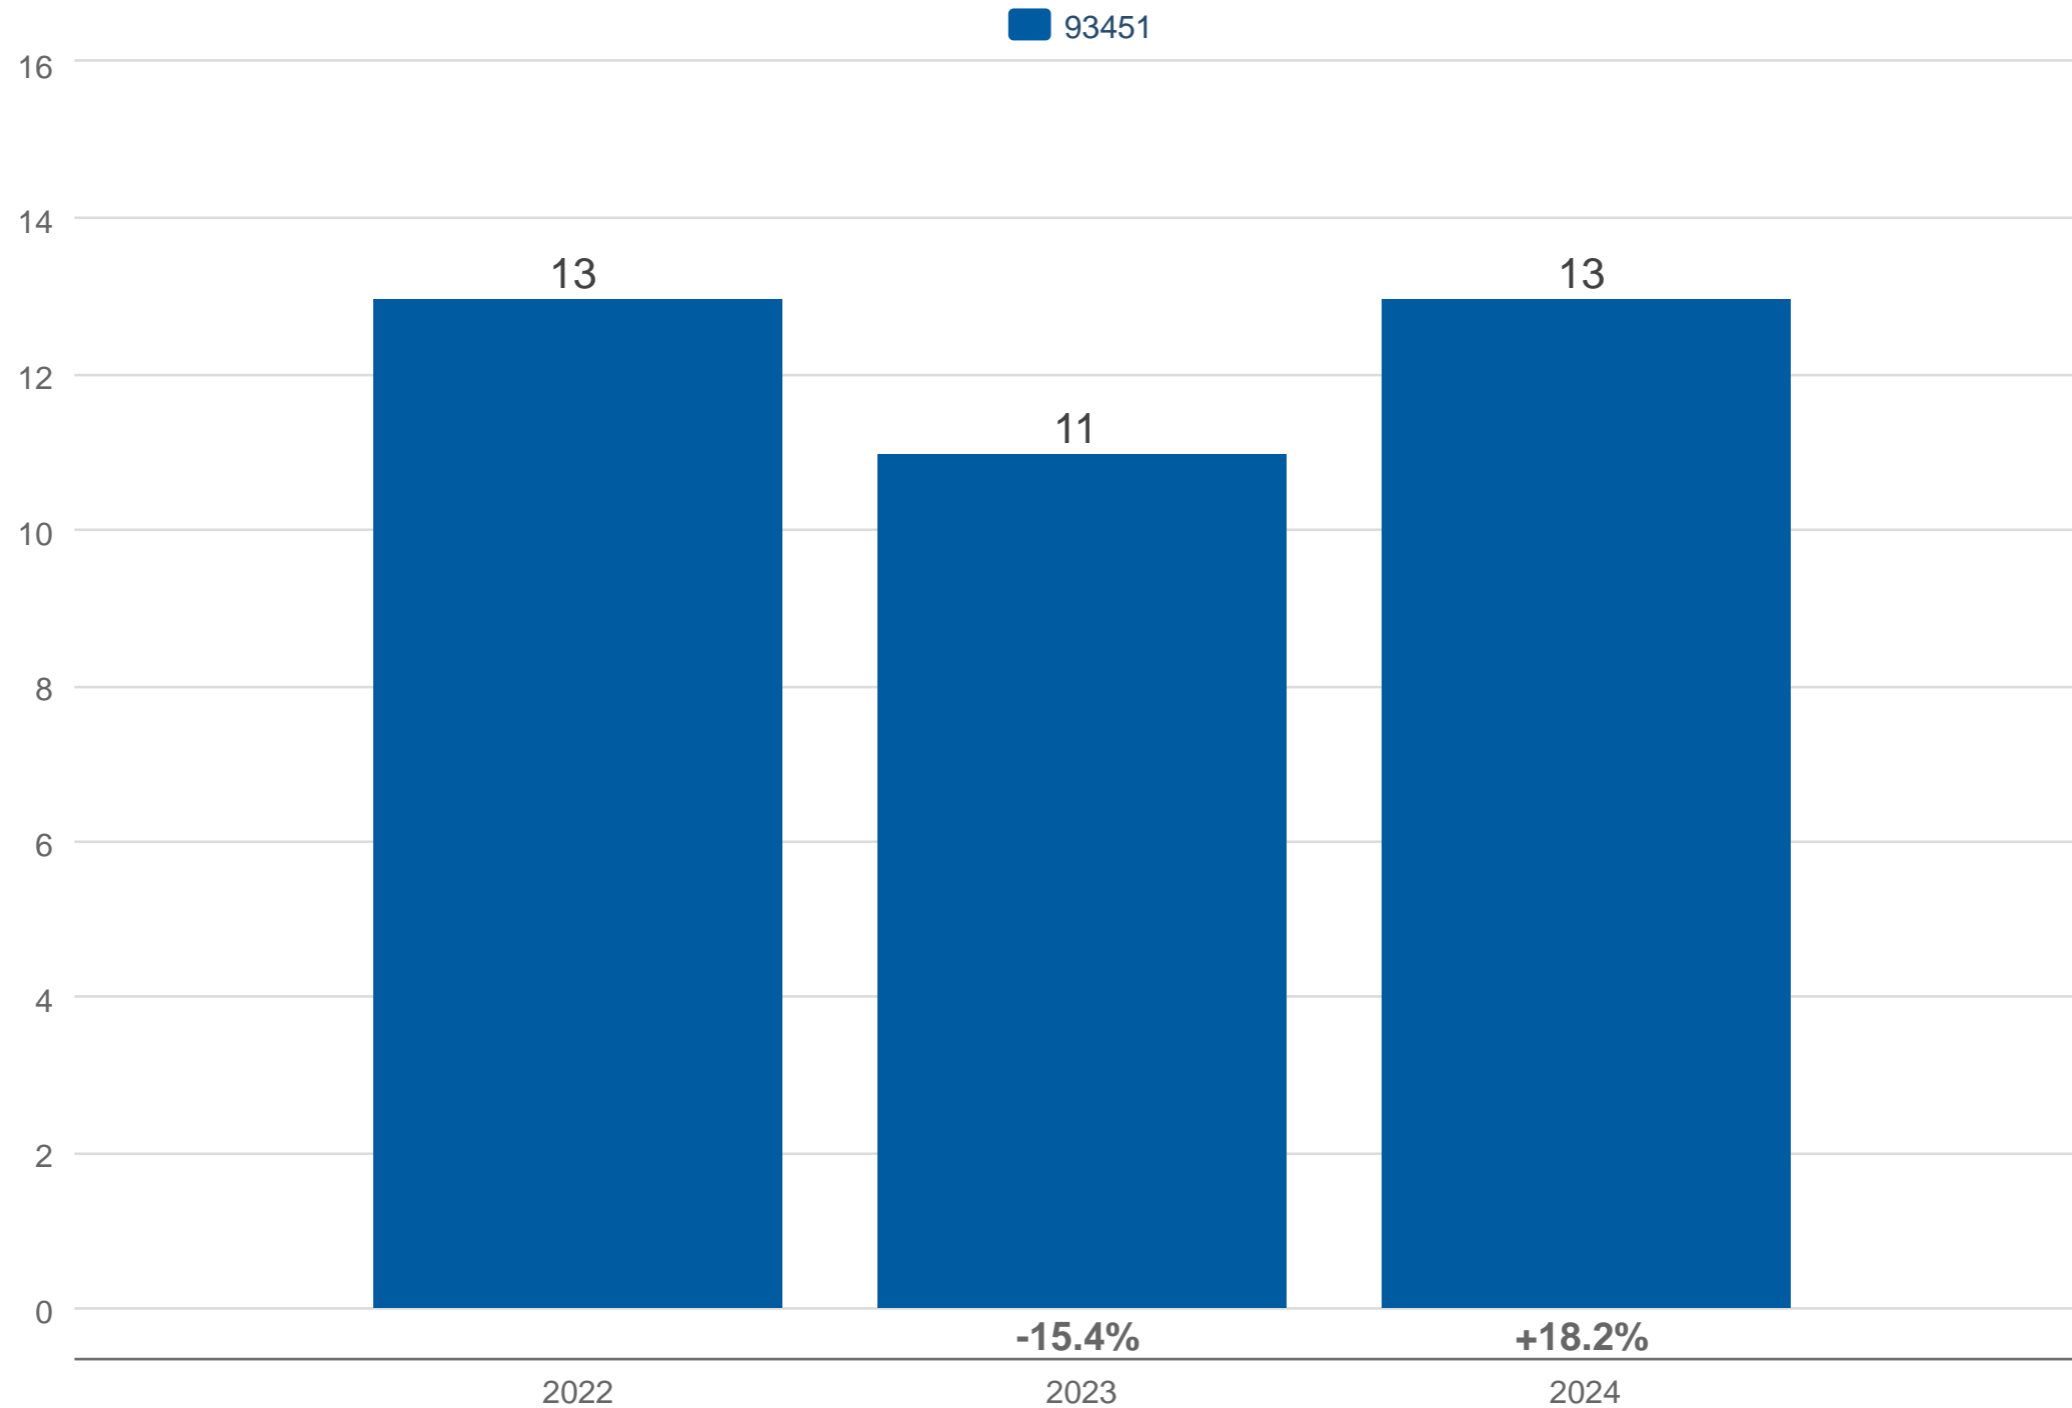

April Active Listings

93451: Residential, Single Family

Each data point is one month of activity. Data is from May 20, 2024.