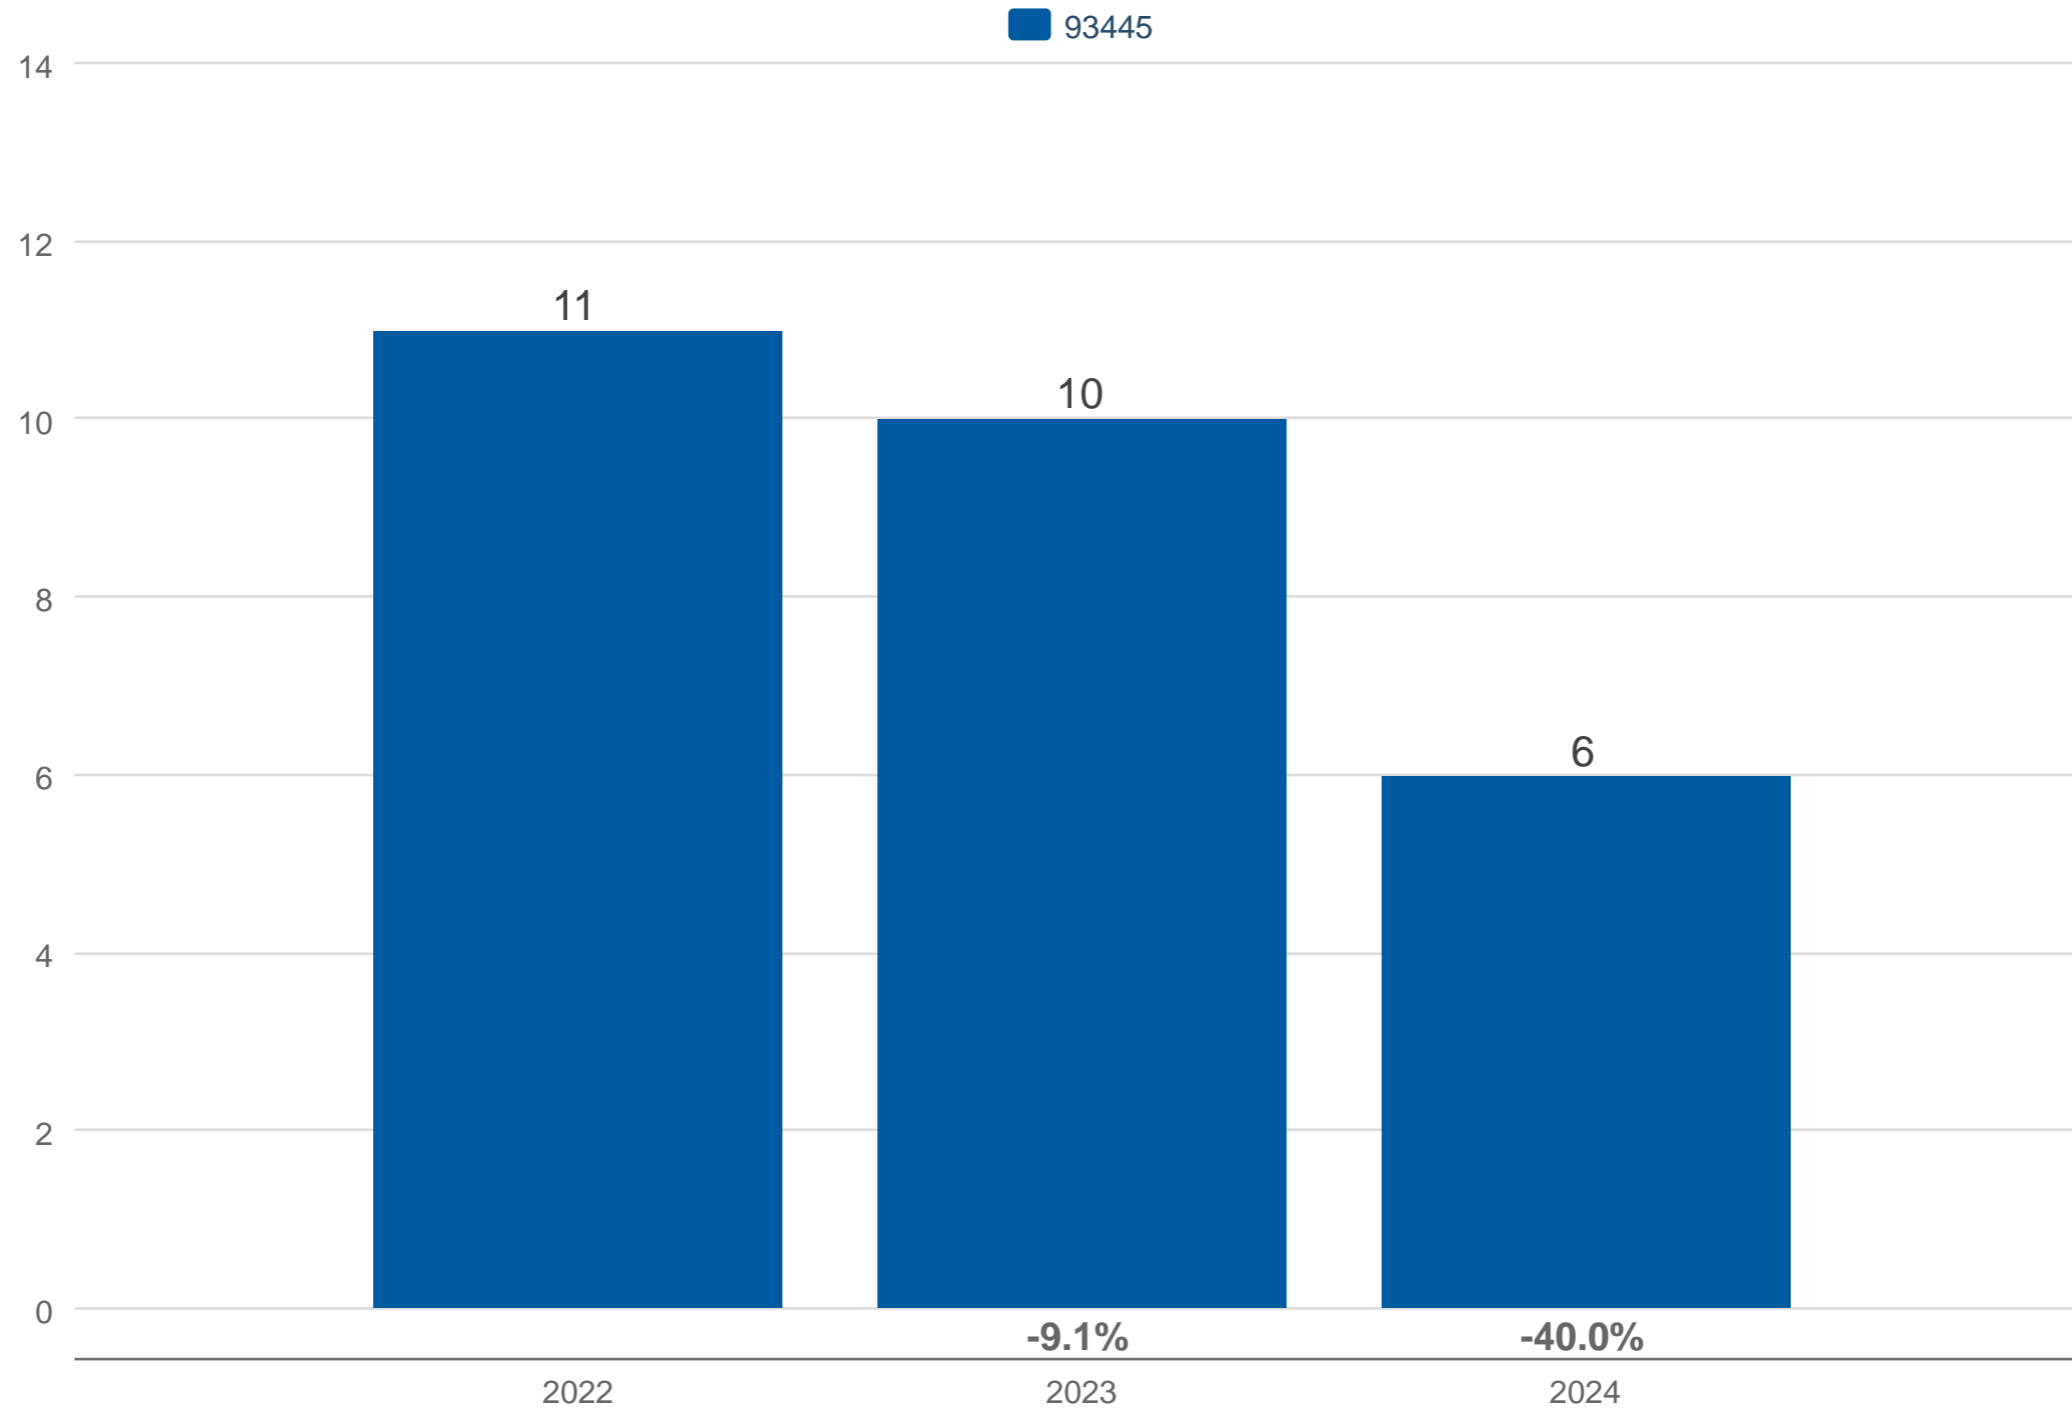

April Active Listings

93445: Residential, Single Family

Each data point is one month of activity. Data is from May 20, 2024.