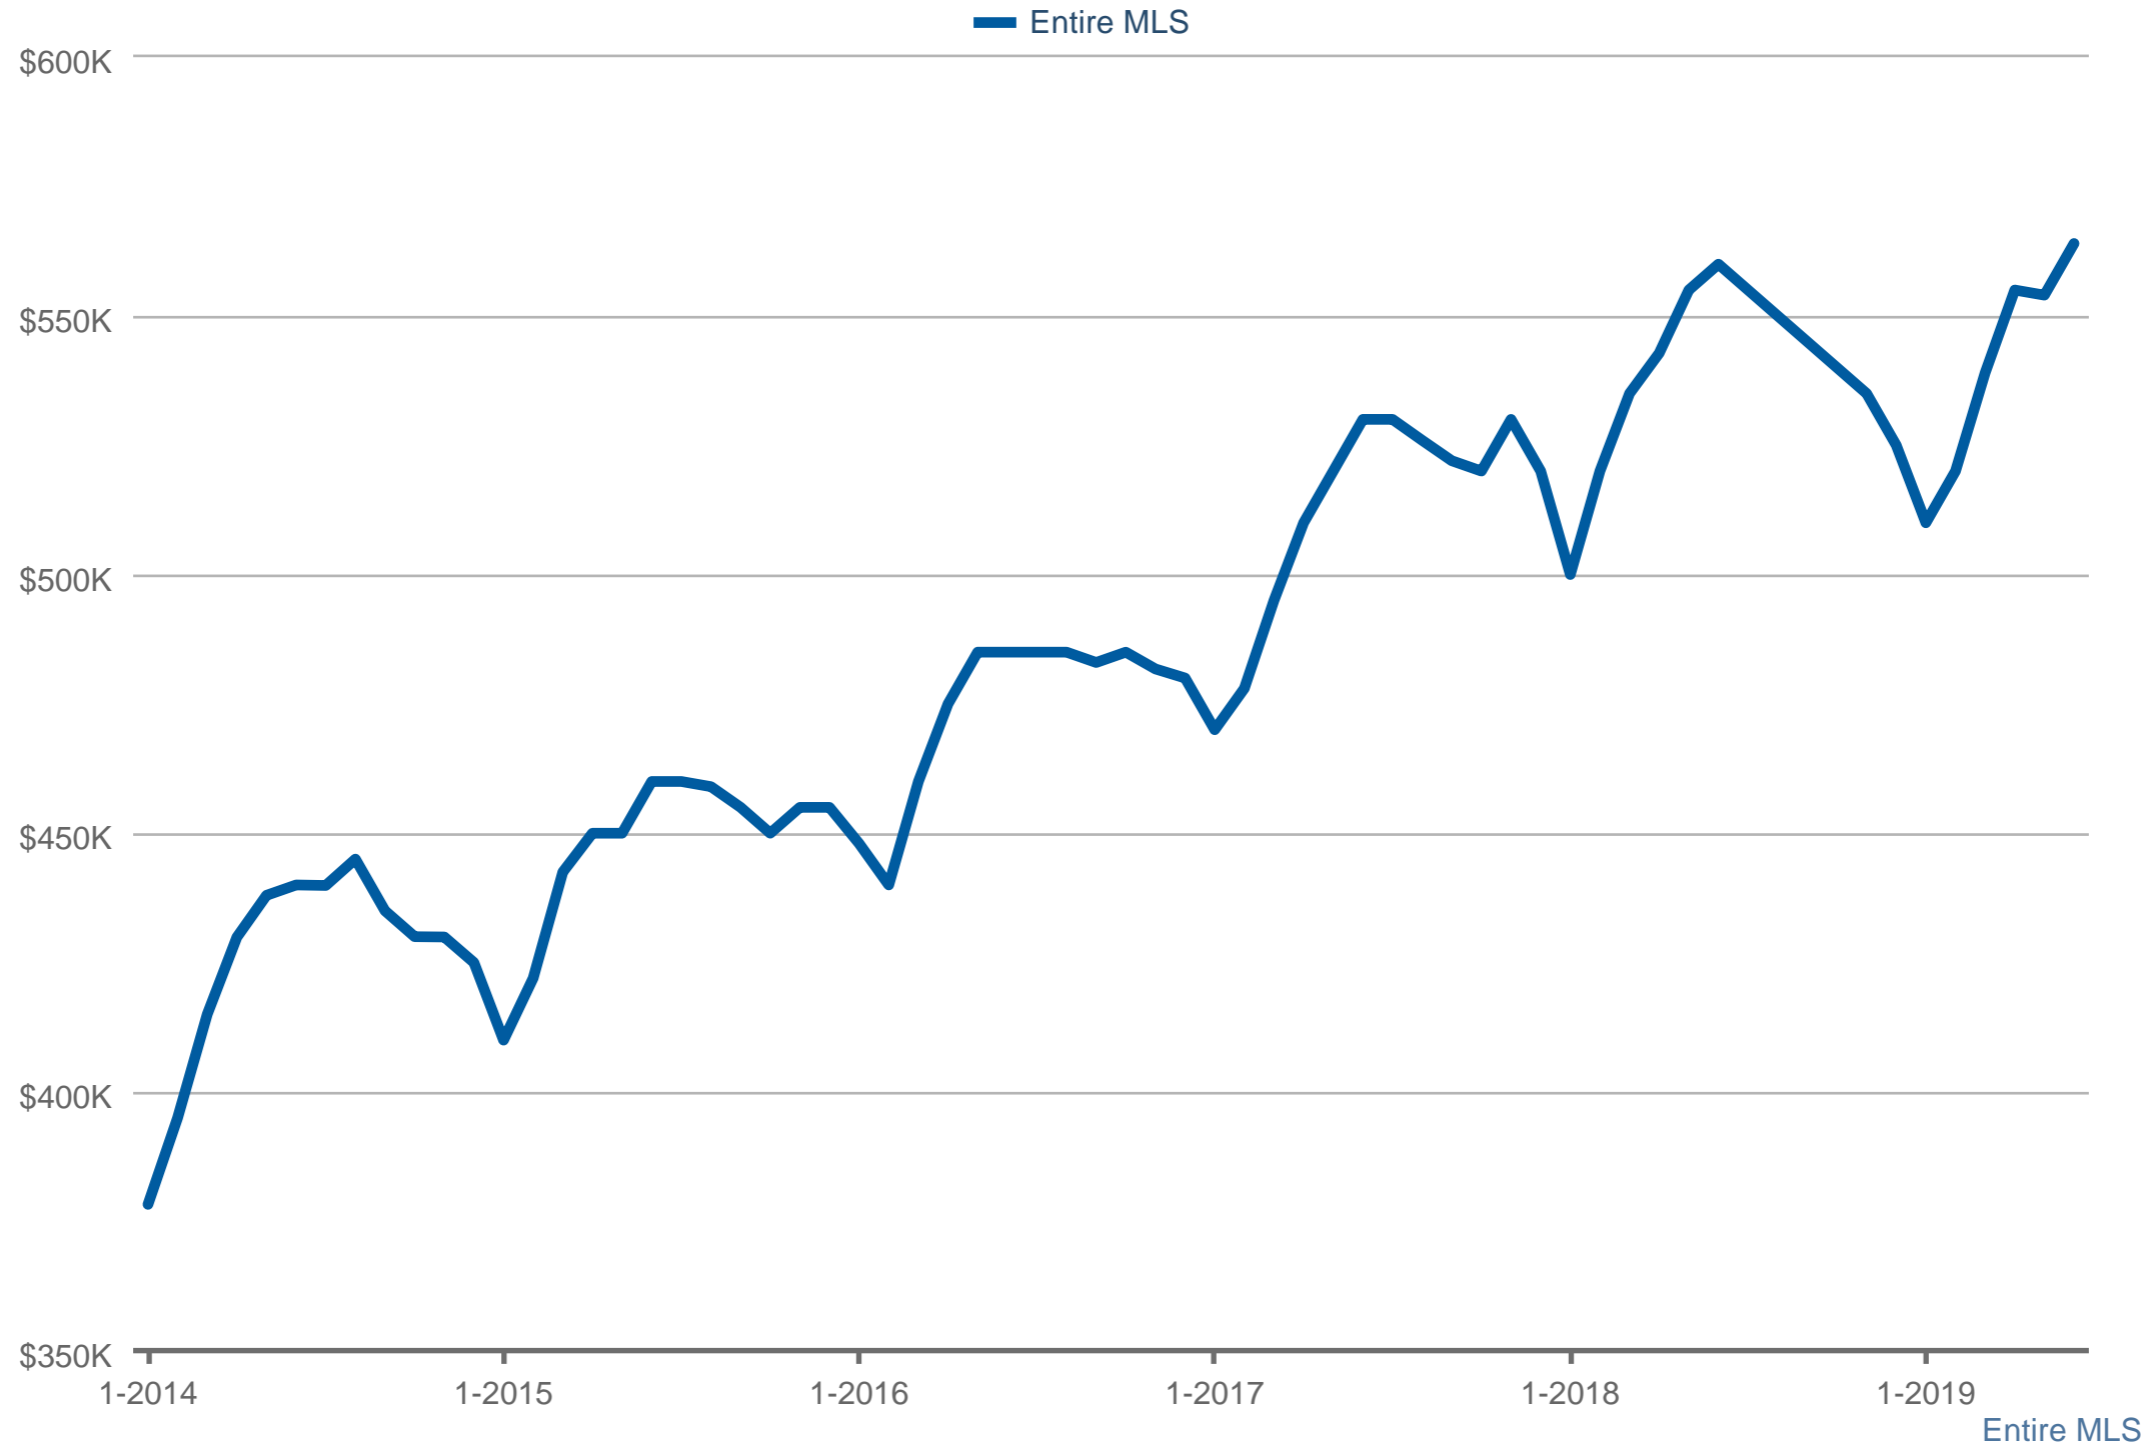

Median Sales Price

Each data point is one month of activity. Data is from July 11, 2019.