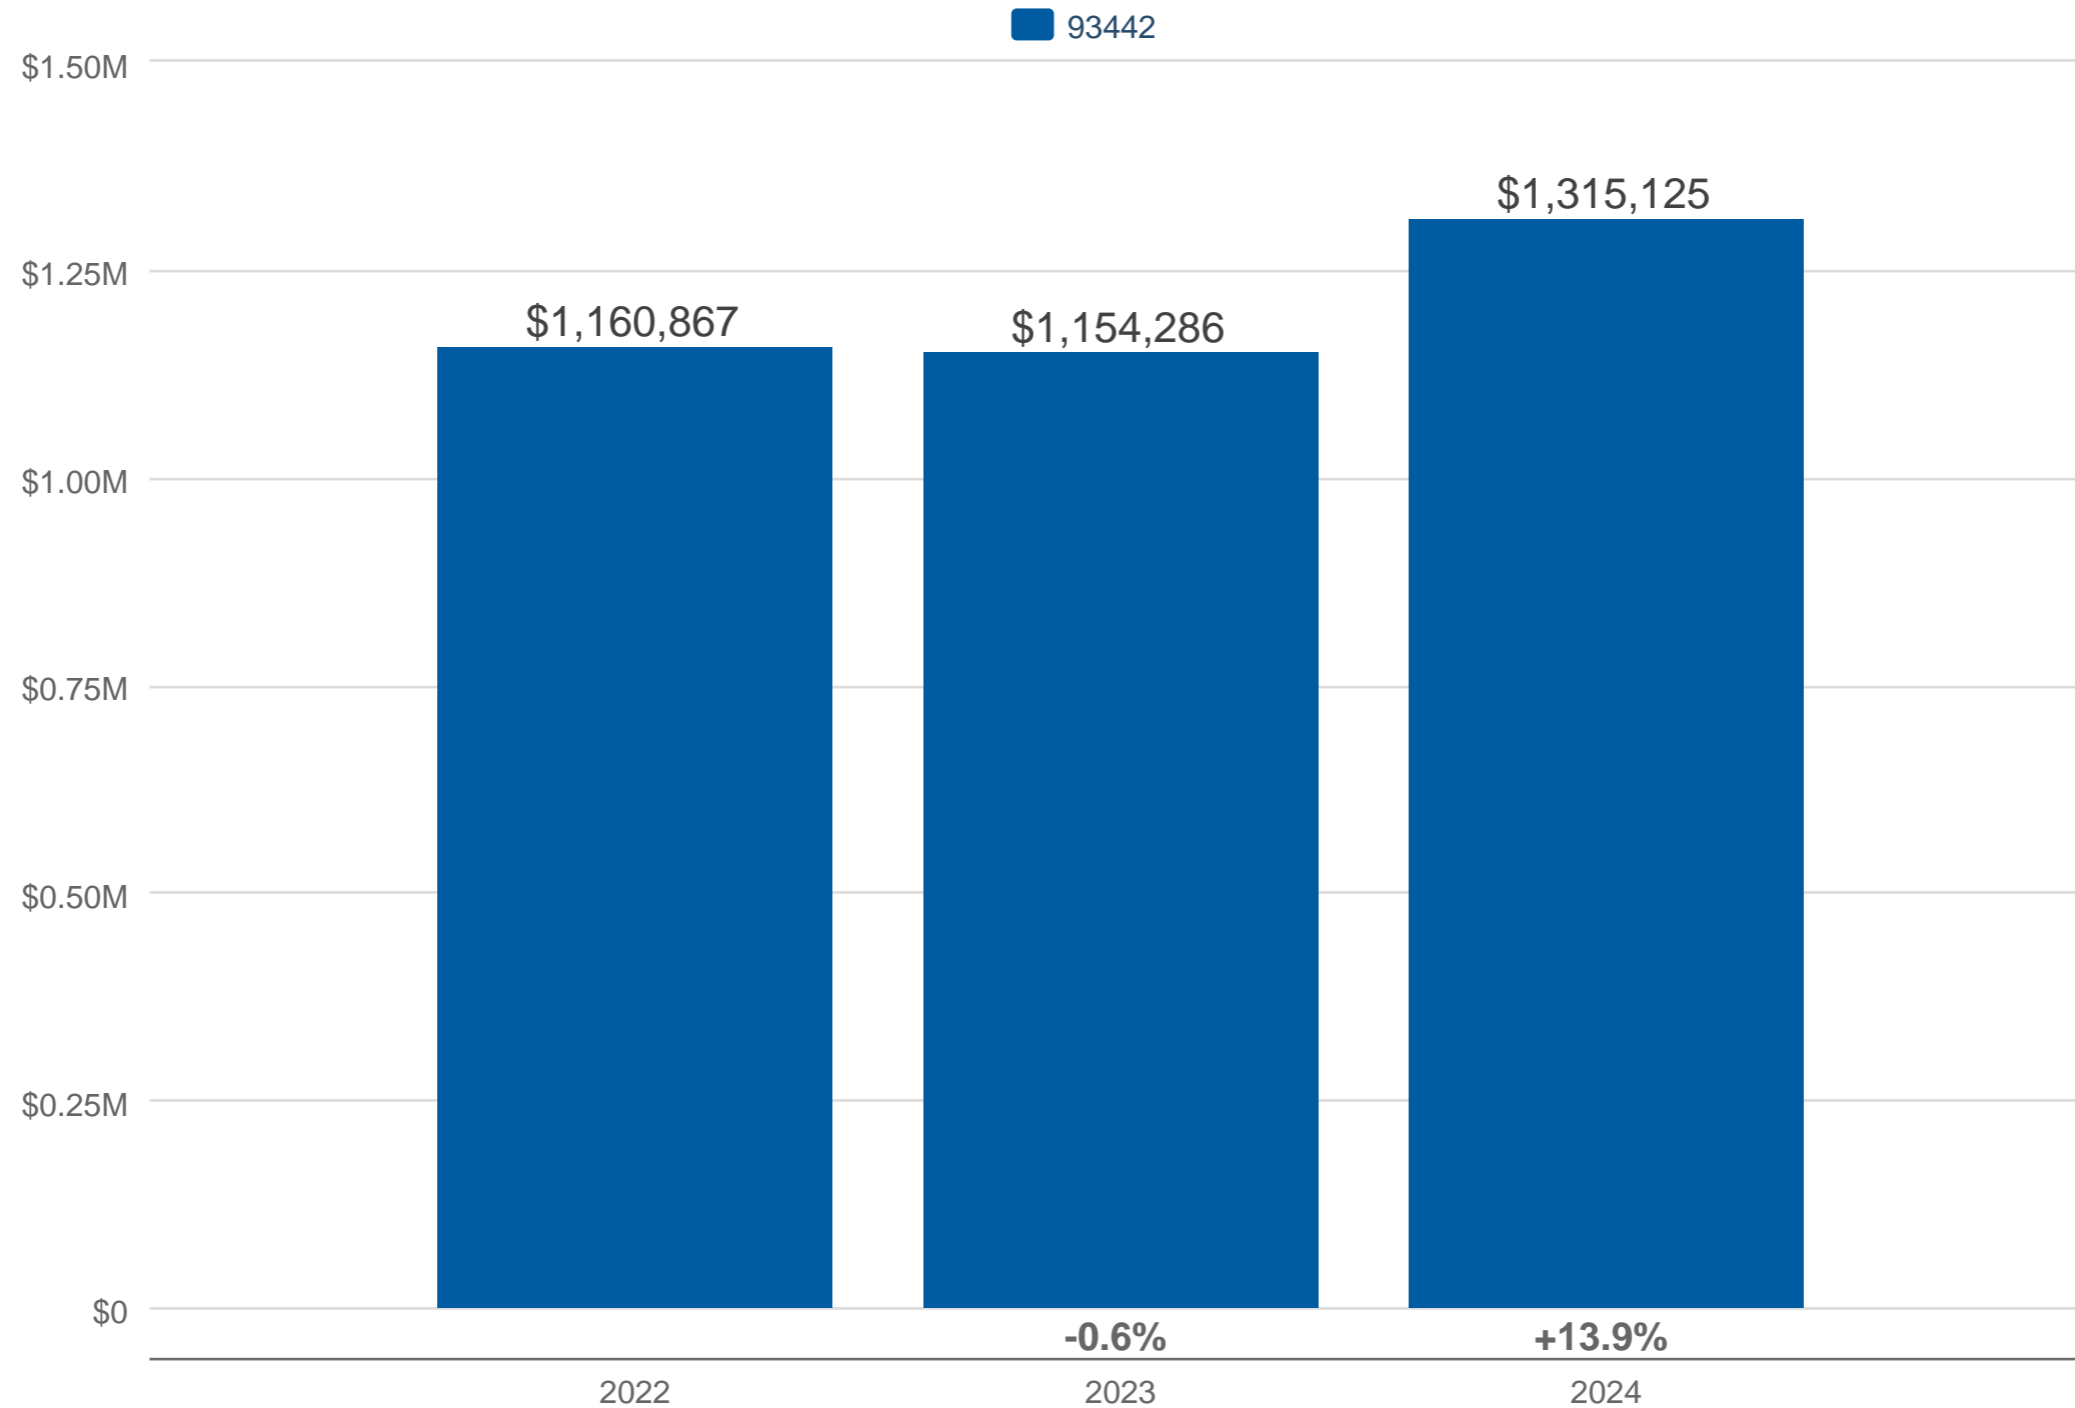

### April Average Sales Price

93442: Residential, Single Family

Each data point is one month of activity. Data is from May 20, 2024.