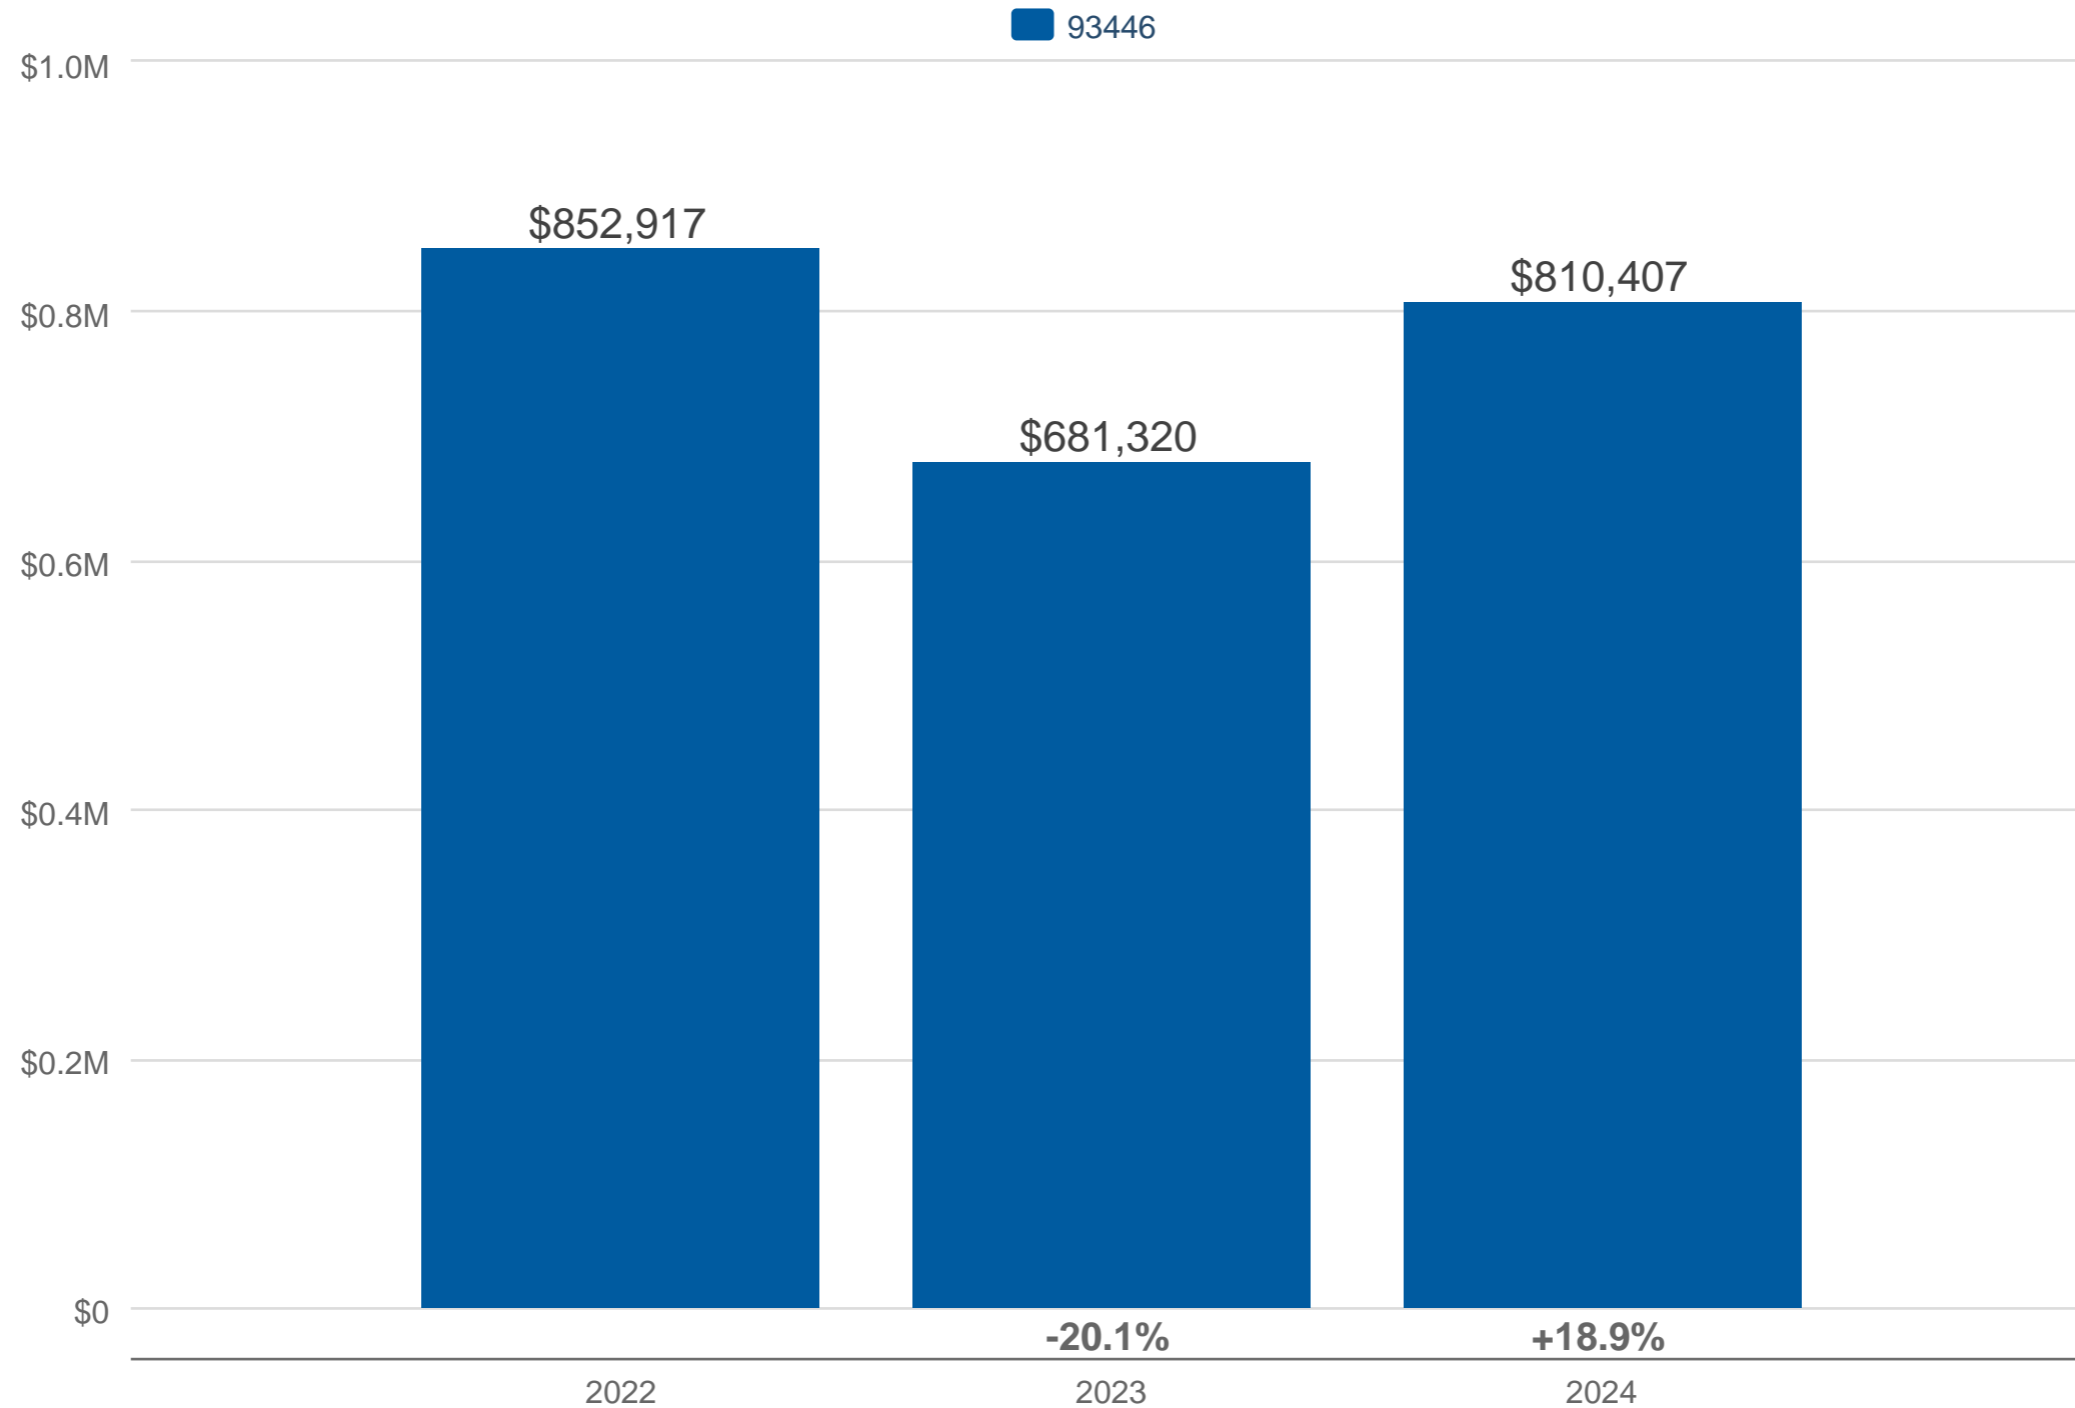

April Average Sales Price

93446: Residential, Single Family

Each data point is one month of activity. Data is from May 20, 2024.