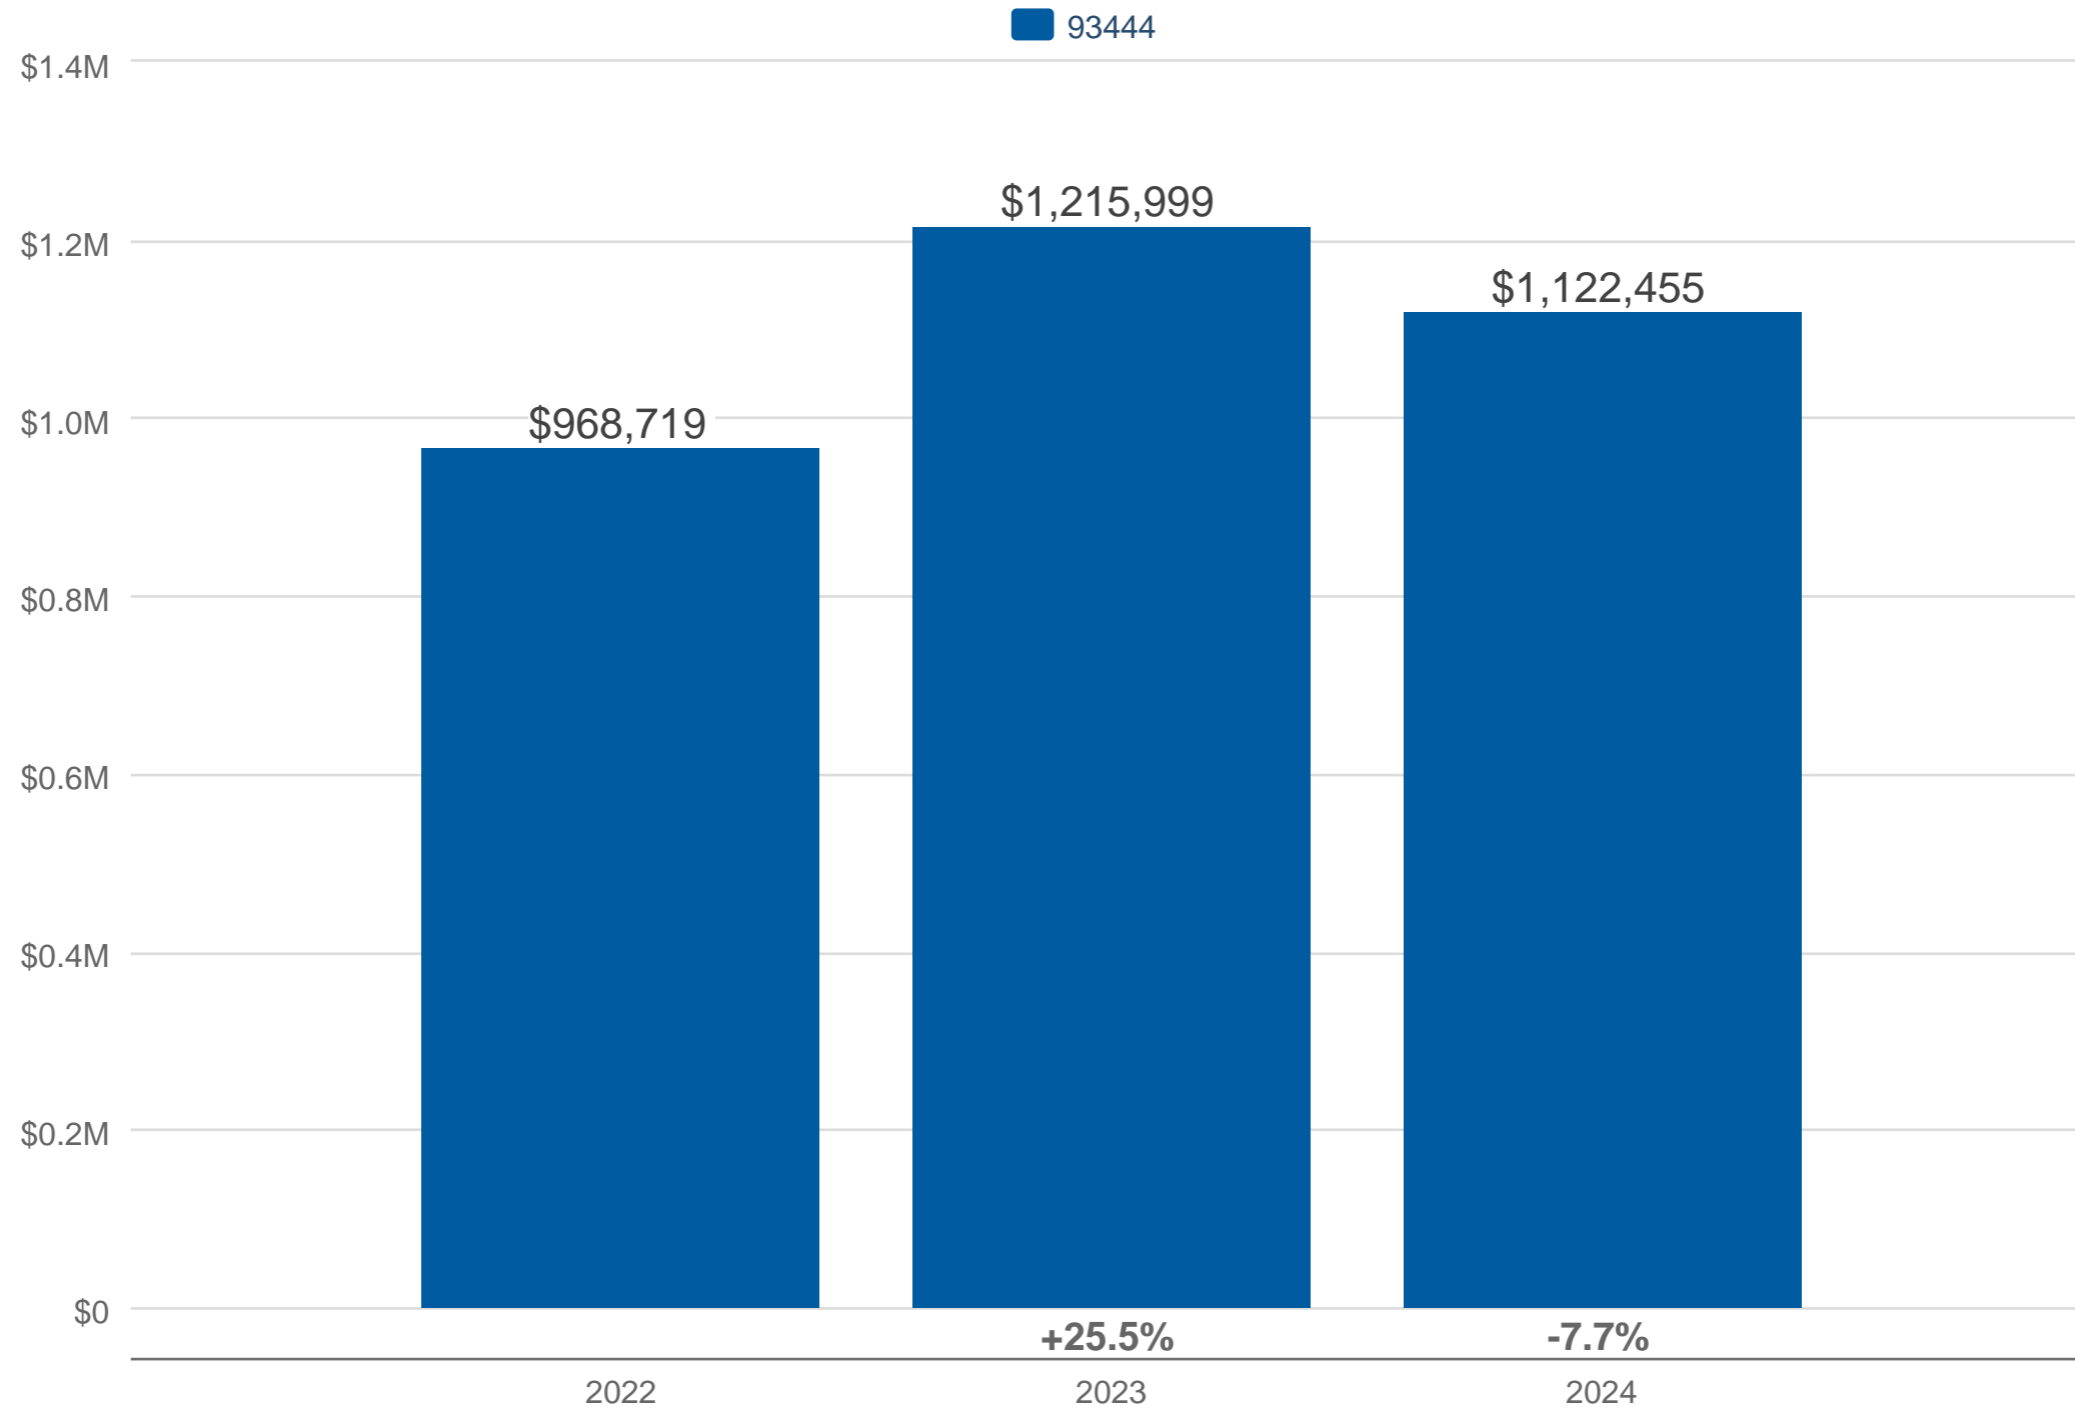

### April Average Sales Price

93444: Residential, Single Family

Each data point is one month of activity. Data is from May 21, 2024.