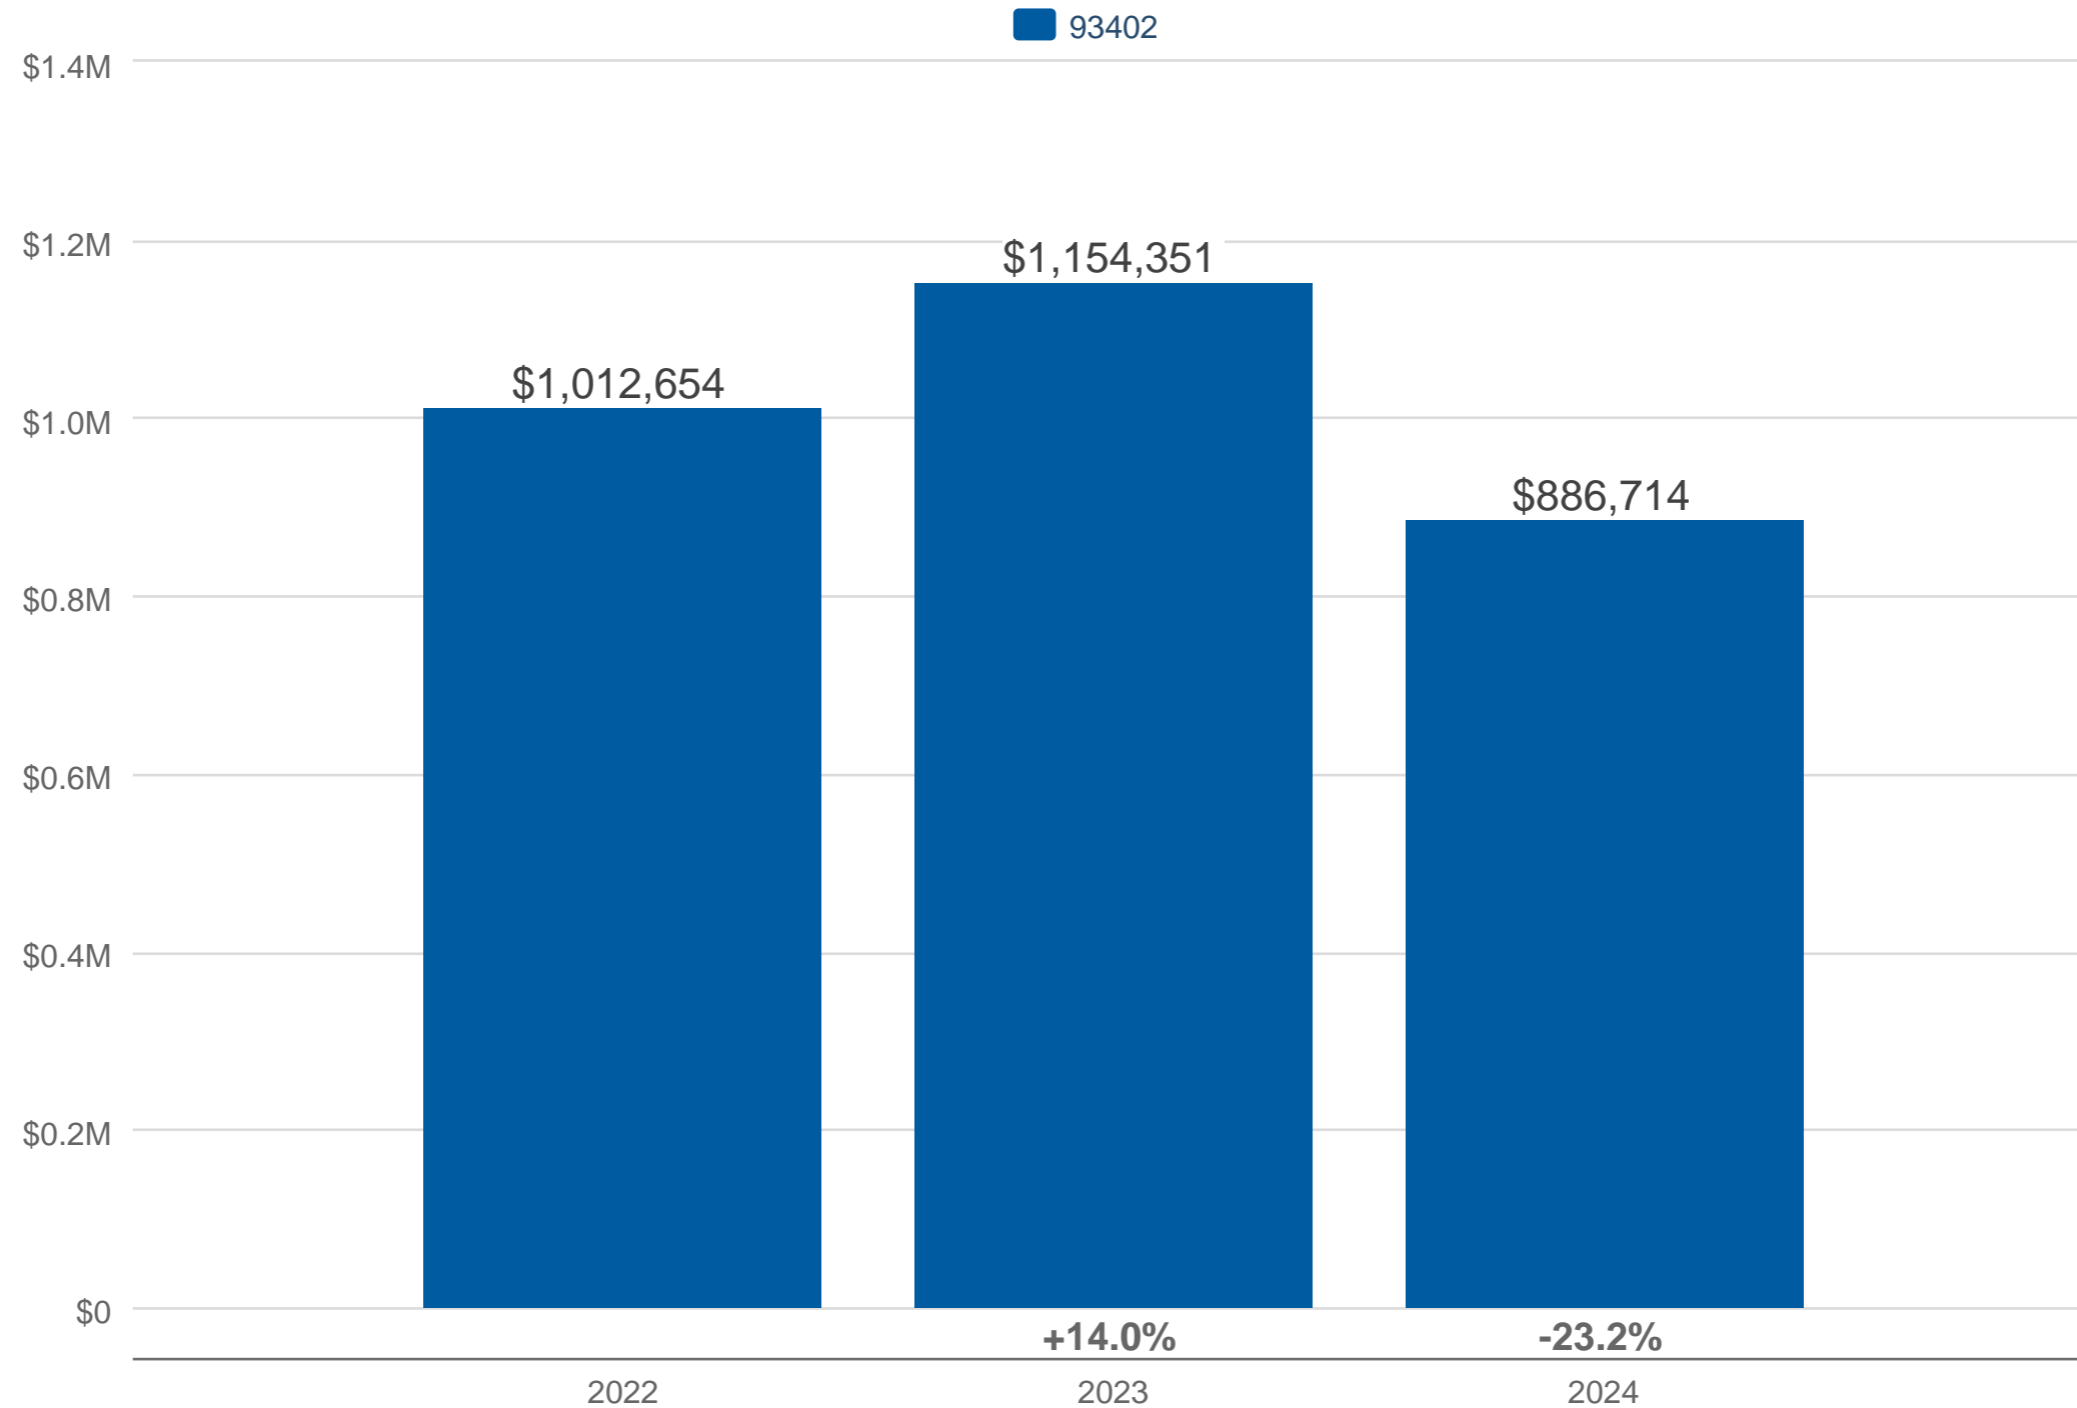

### April Average Sales Price

93402: Residential, Single Family

Each data point is one month of activity. Data is from May 21, 2024.