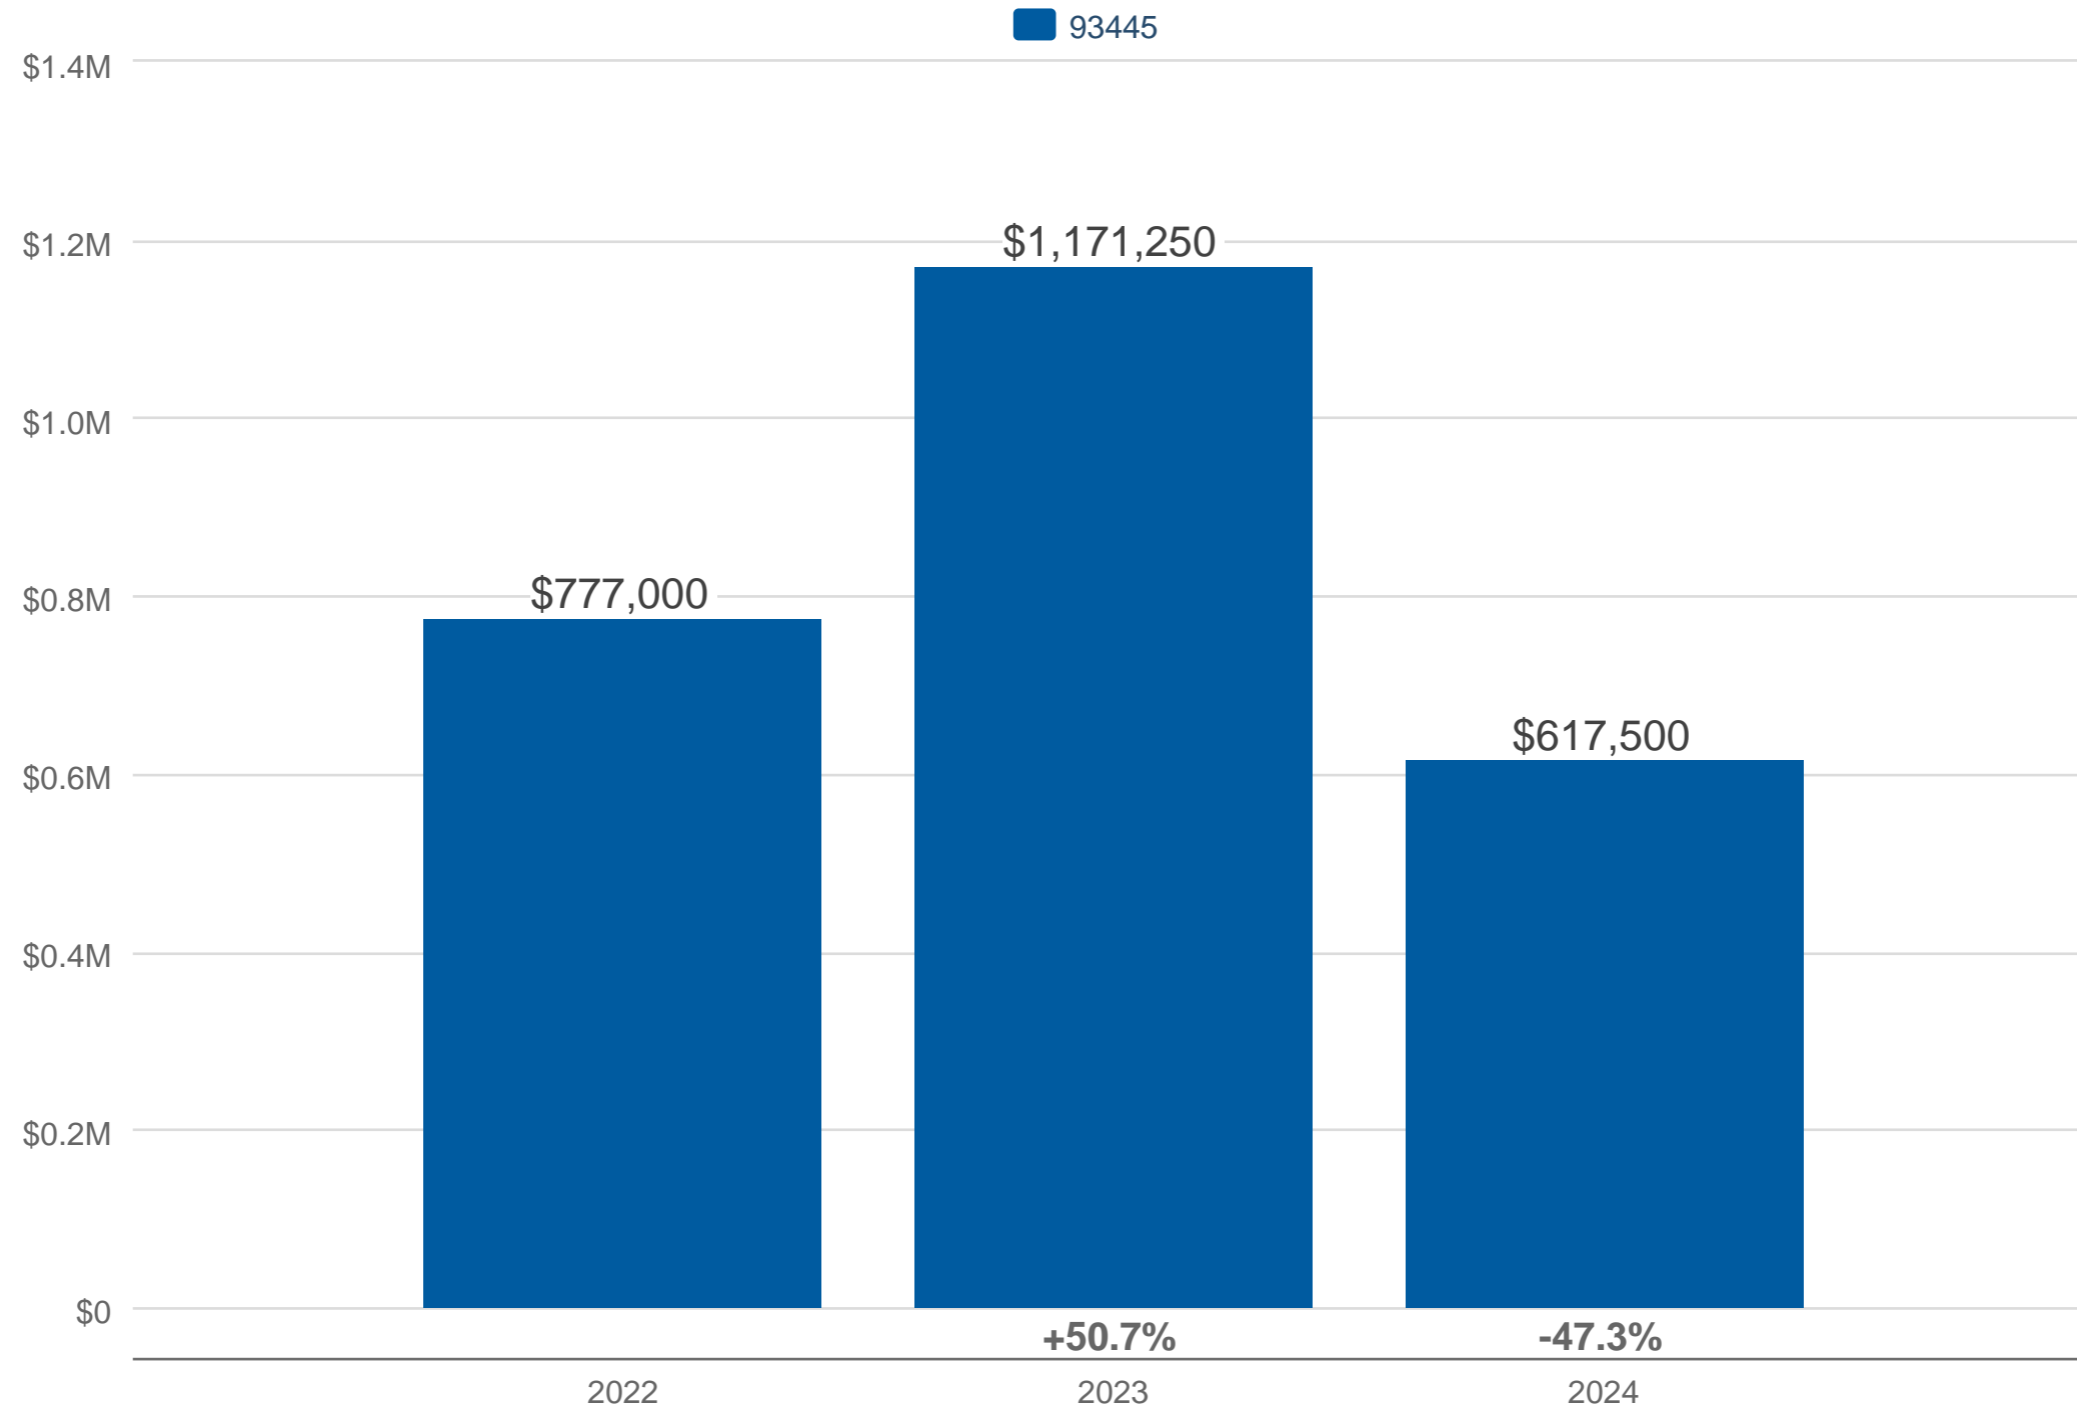

### April Average Sales Price

93445: Residential, Single Family

Each data point is one month of activity. Data is from May 20, 2024.