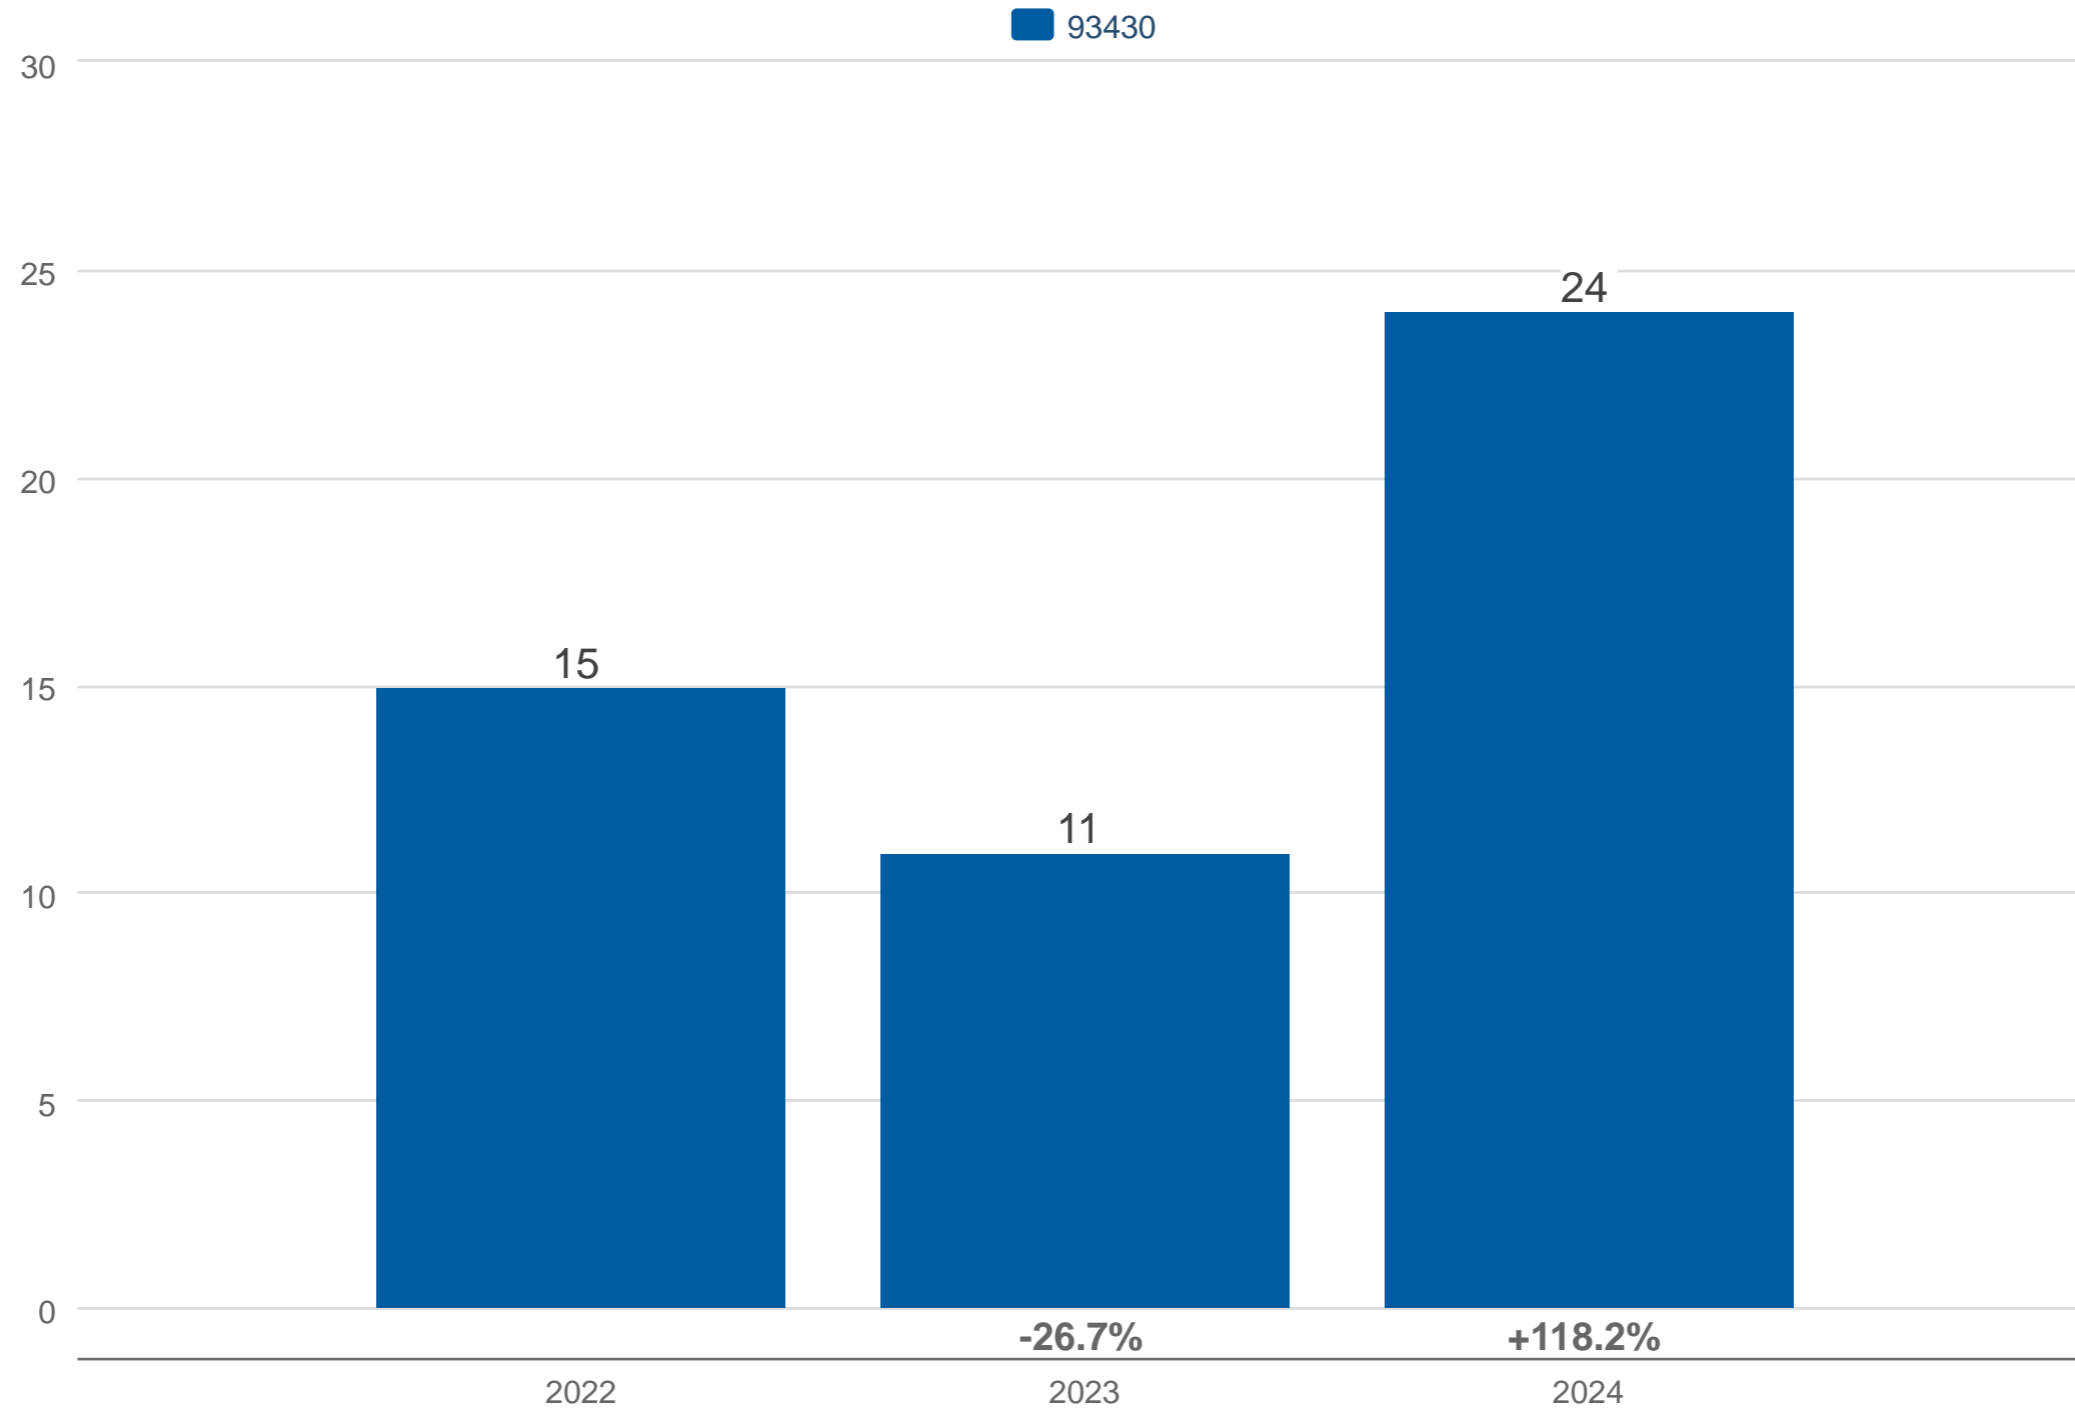

### April Active Listings

93430: Residential, Single Family

Each data point is one month of activity. Data is from May 20, 2024.