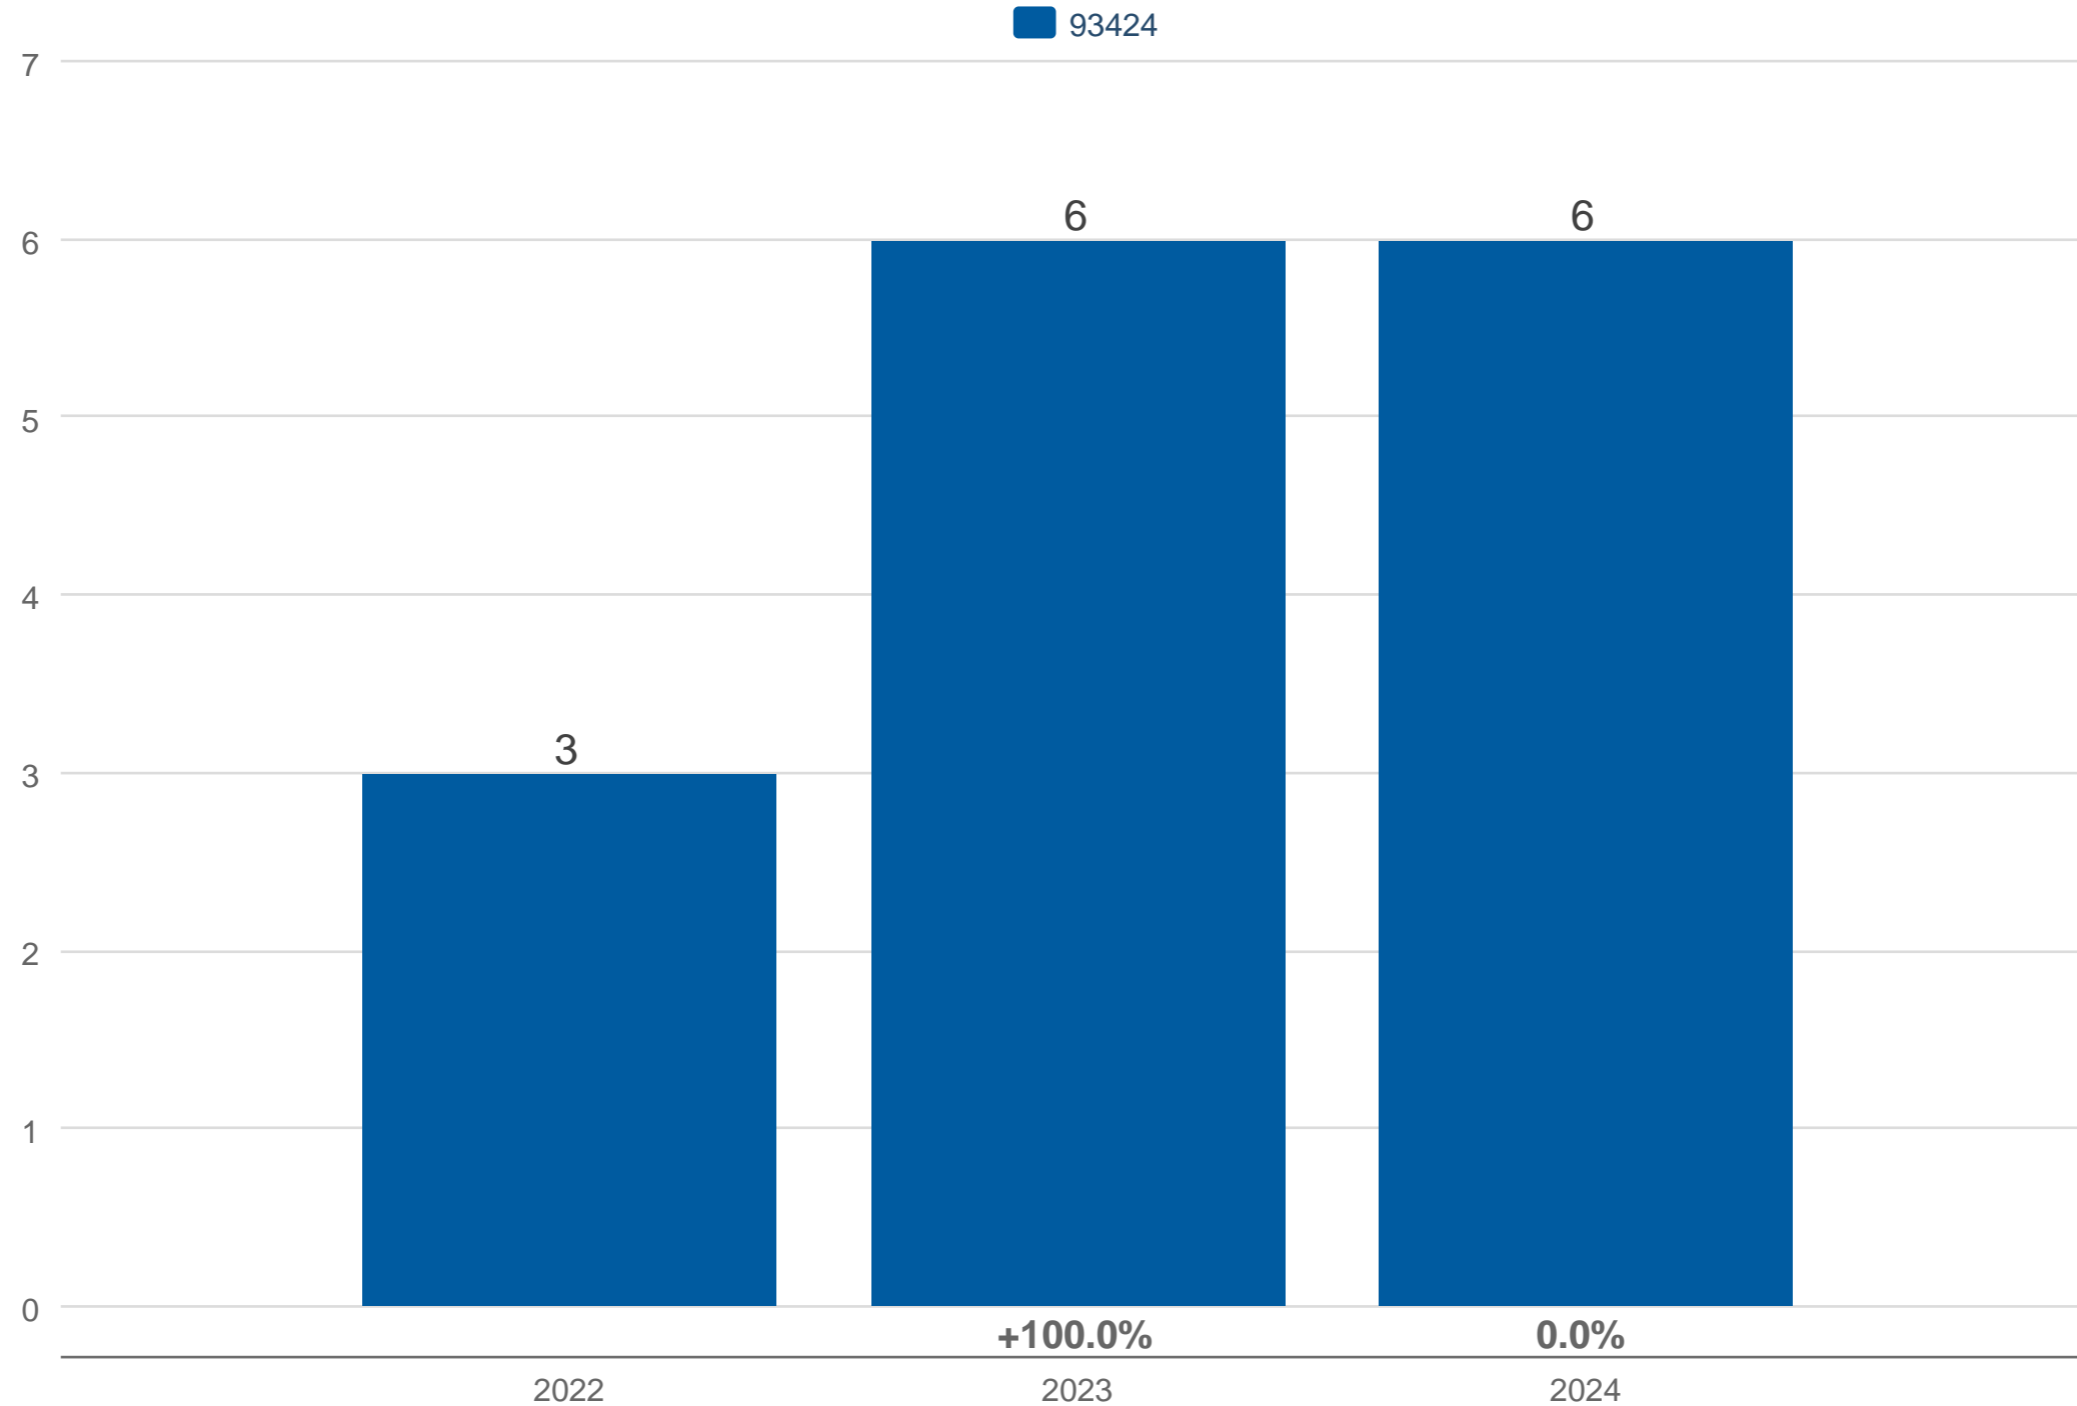

April Active Listings

93424: Residential, Single Family

Each data point is one month of activity. Data is from May 20, 2024.