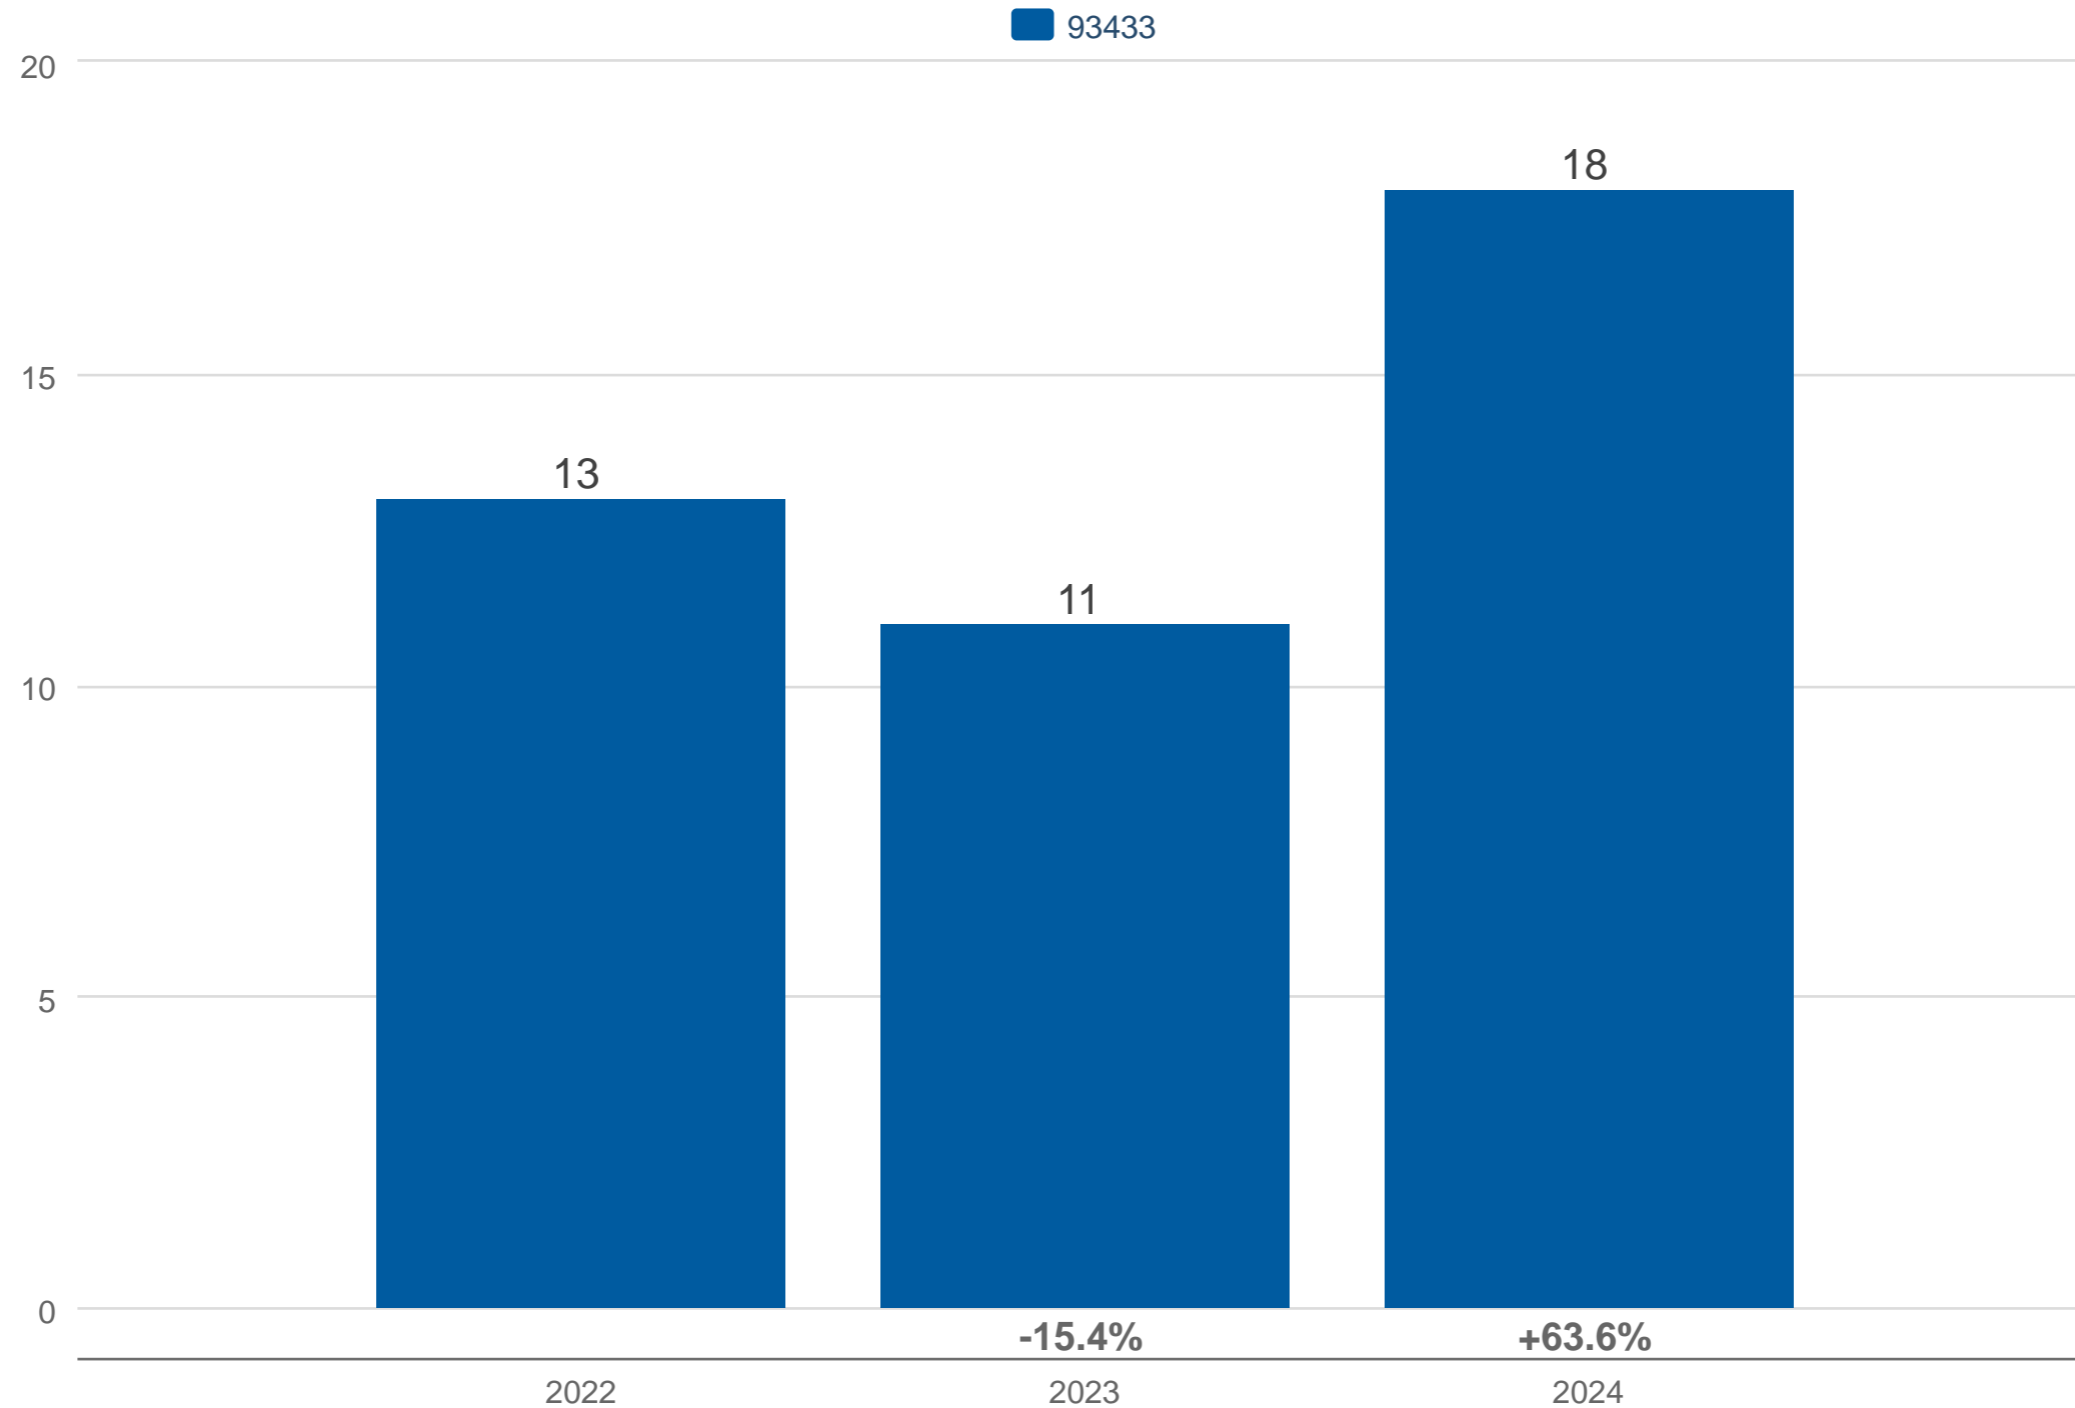

April Active Listings

93433: Residential, Single Family

Each data point is one month of activity. Data is from May 21, 2024.