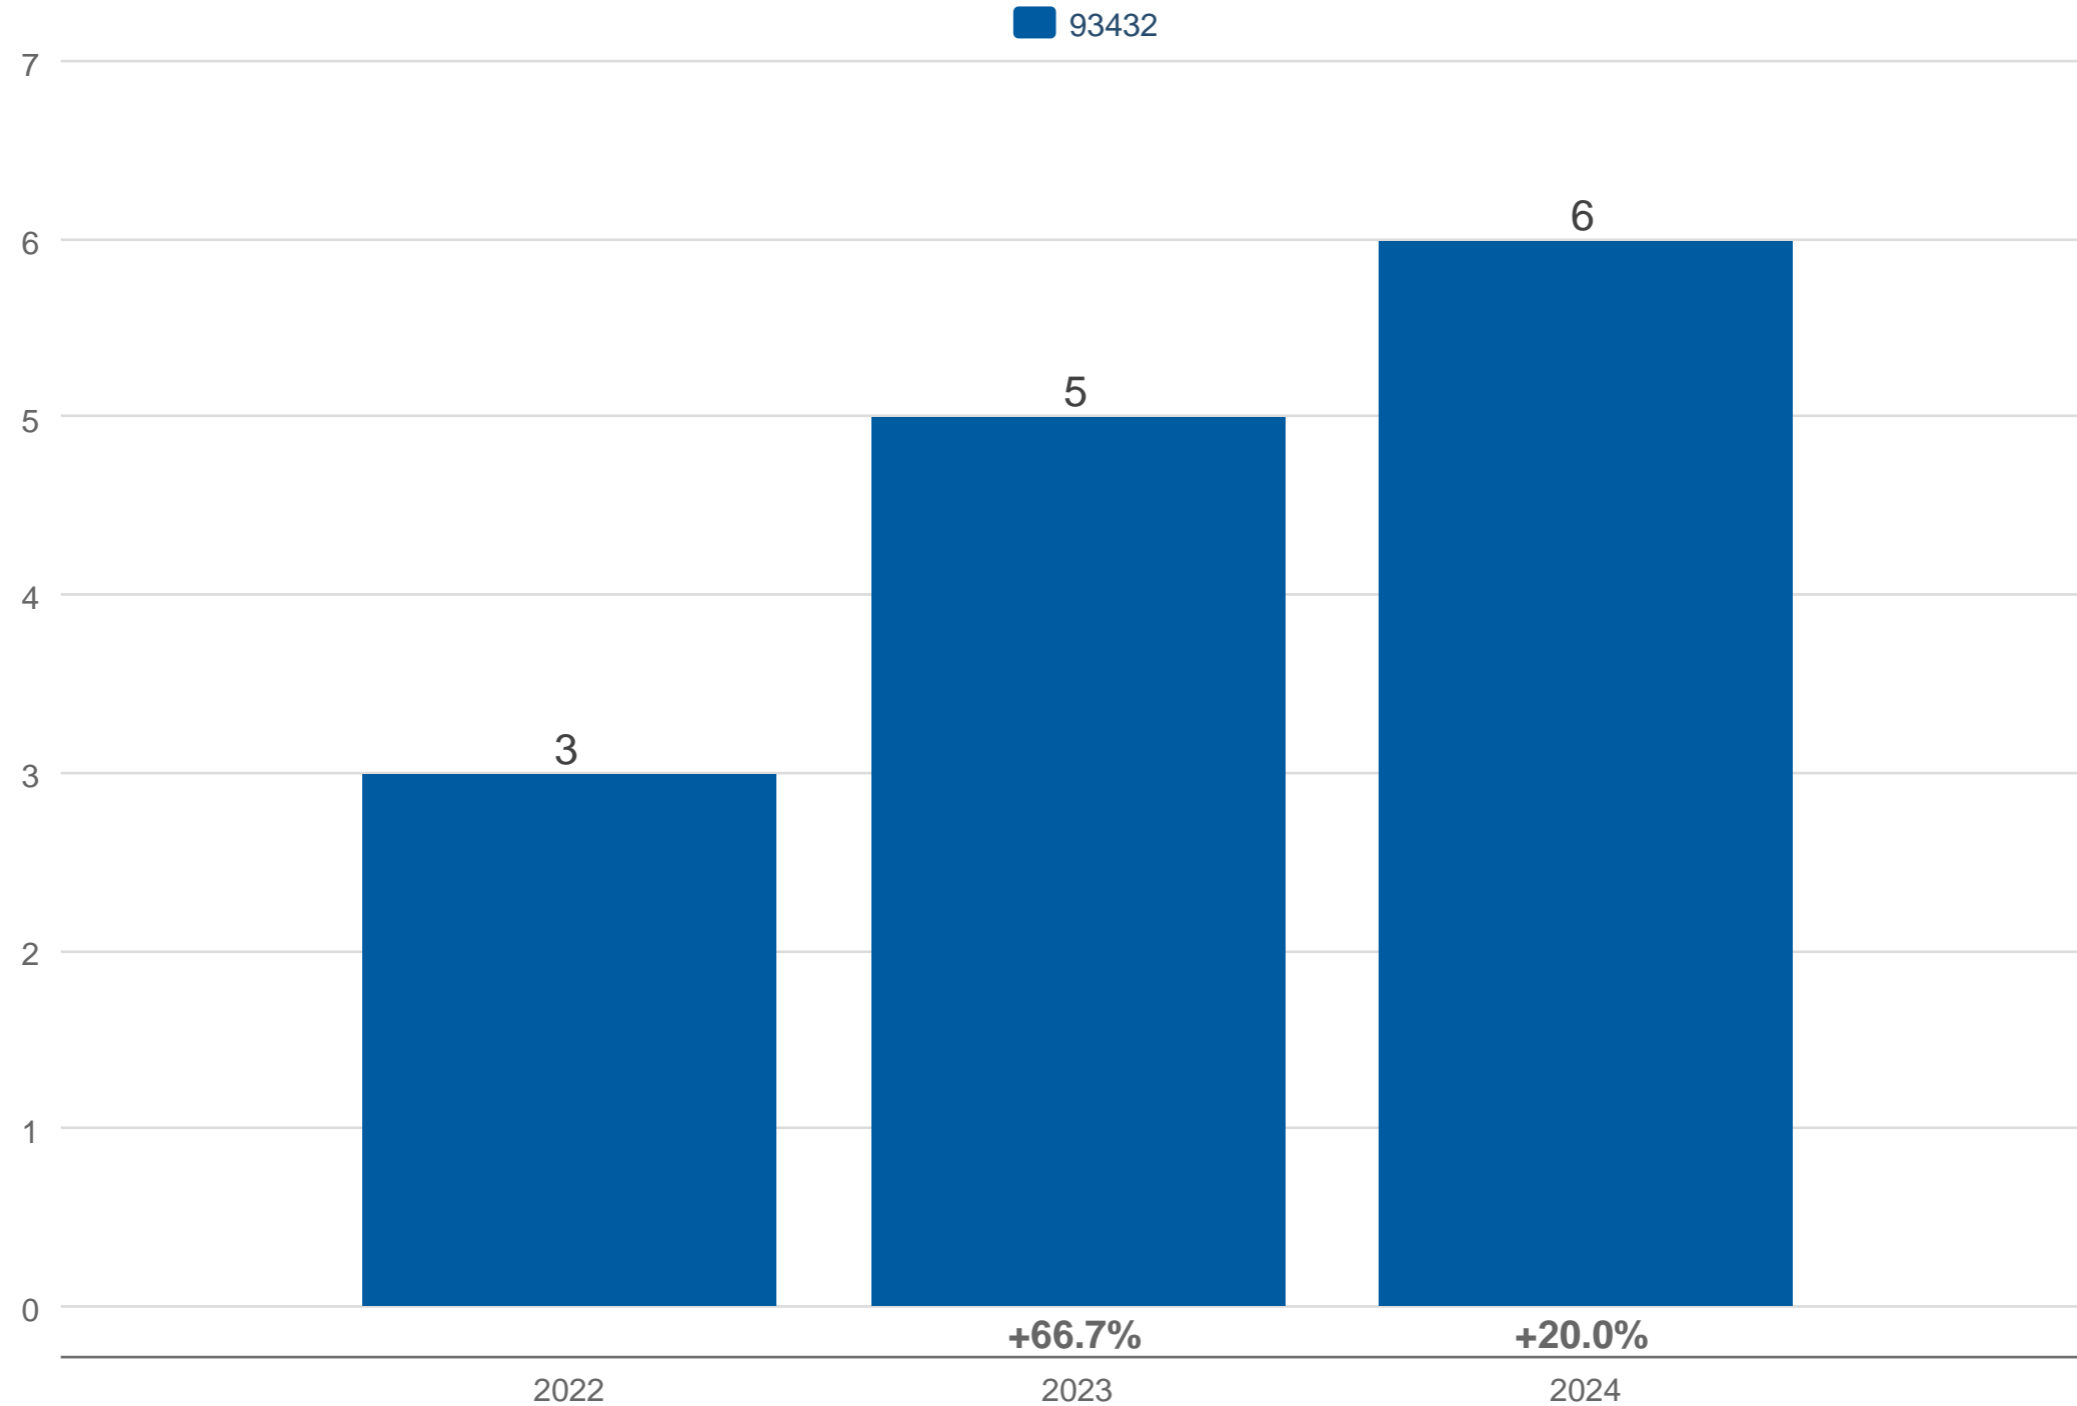

### April Active Listings

93432: Residential, Single Family

Each data point is one month of activity. Data is from May 21, 2024.