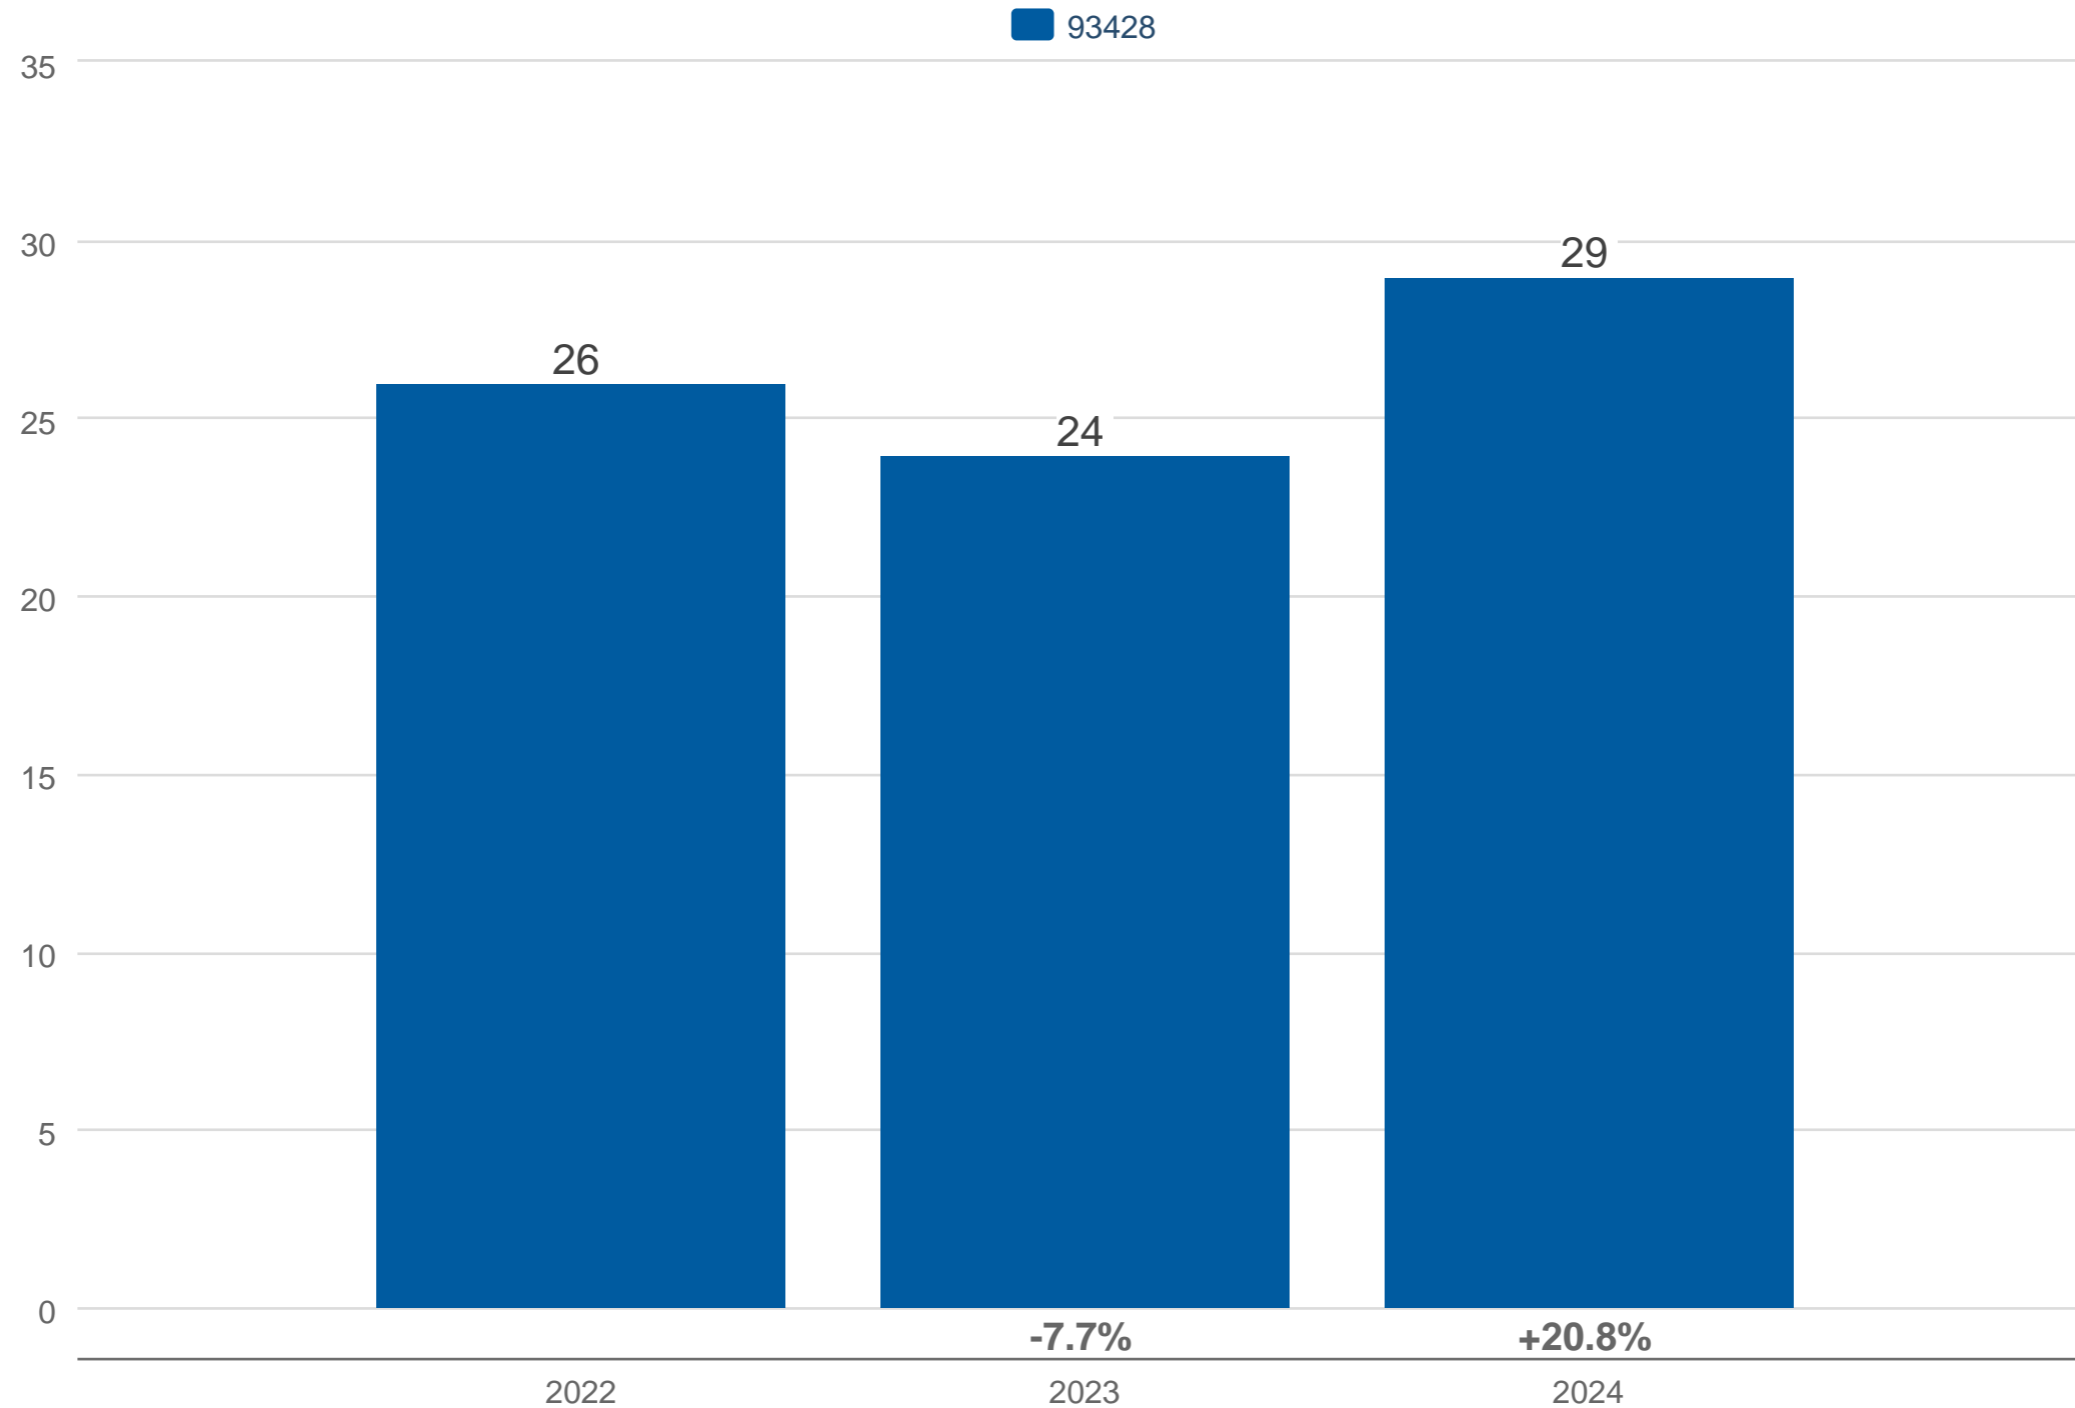

April Active Listings

93428: Residential, Single Family

Each data point is one month of activity. Data is from May 20, 2024.