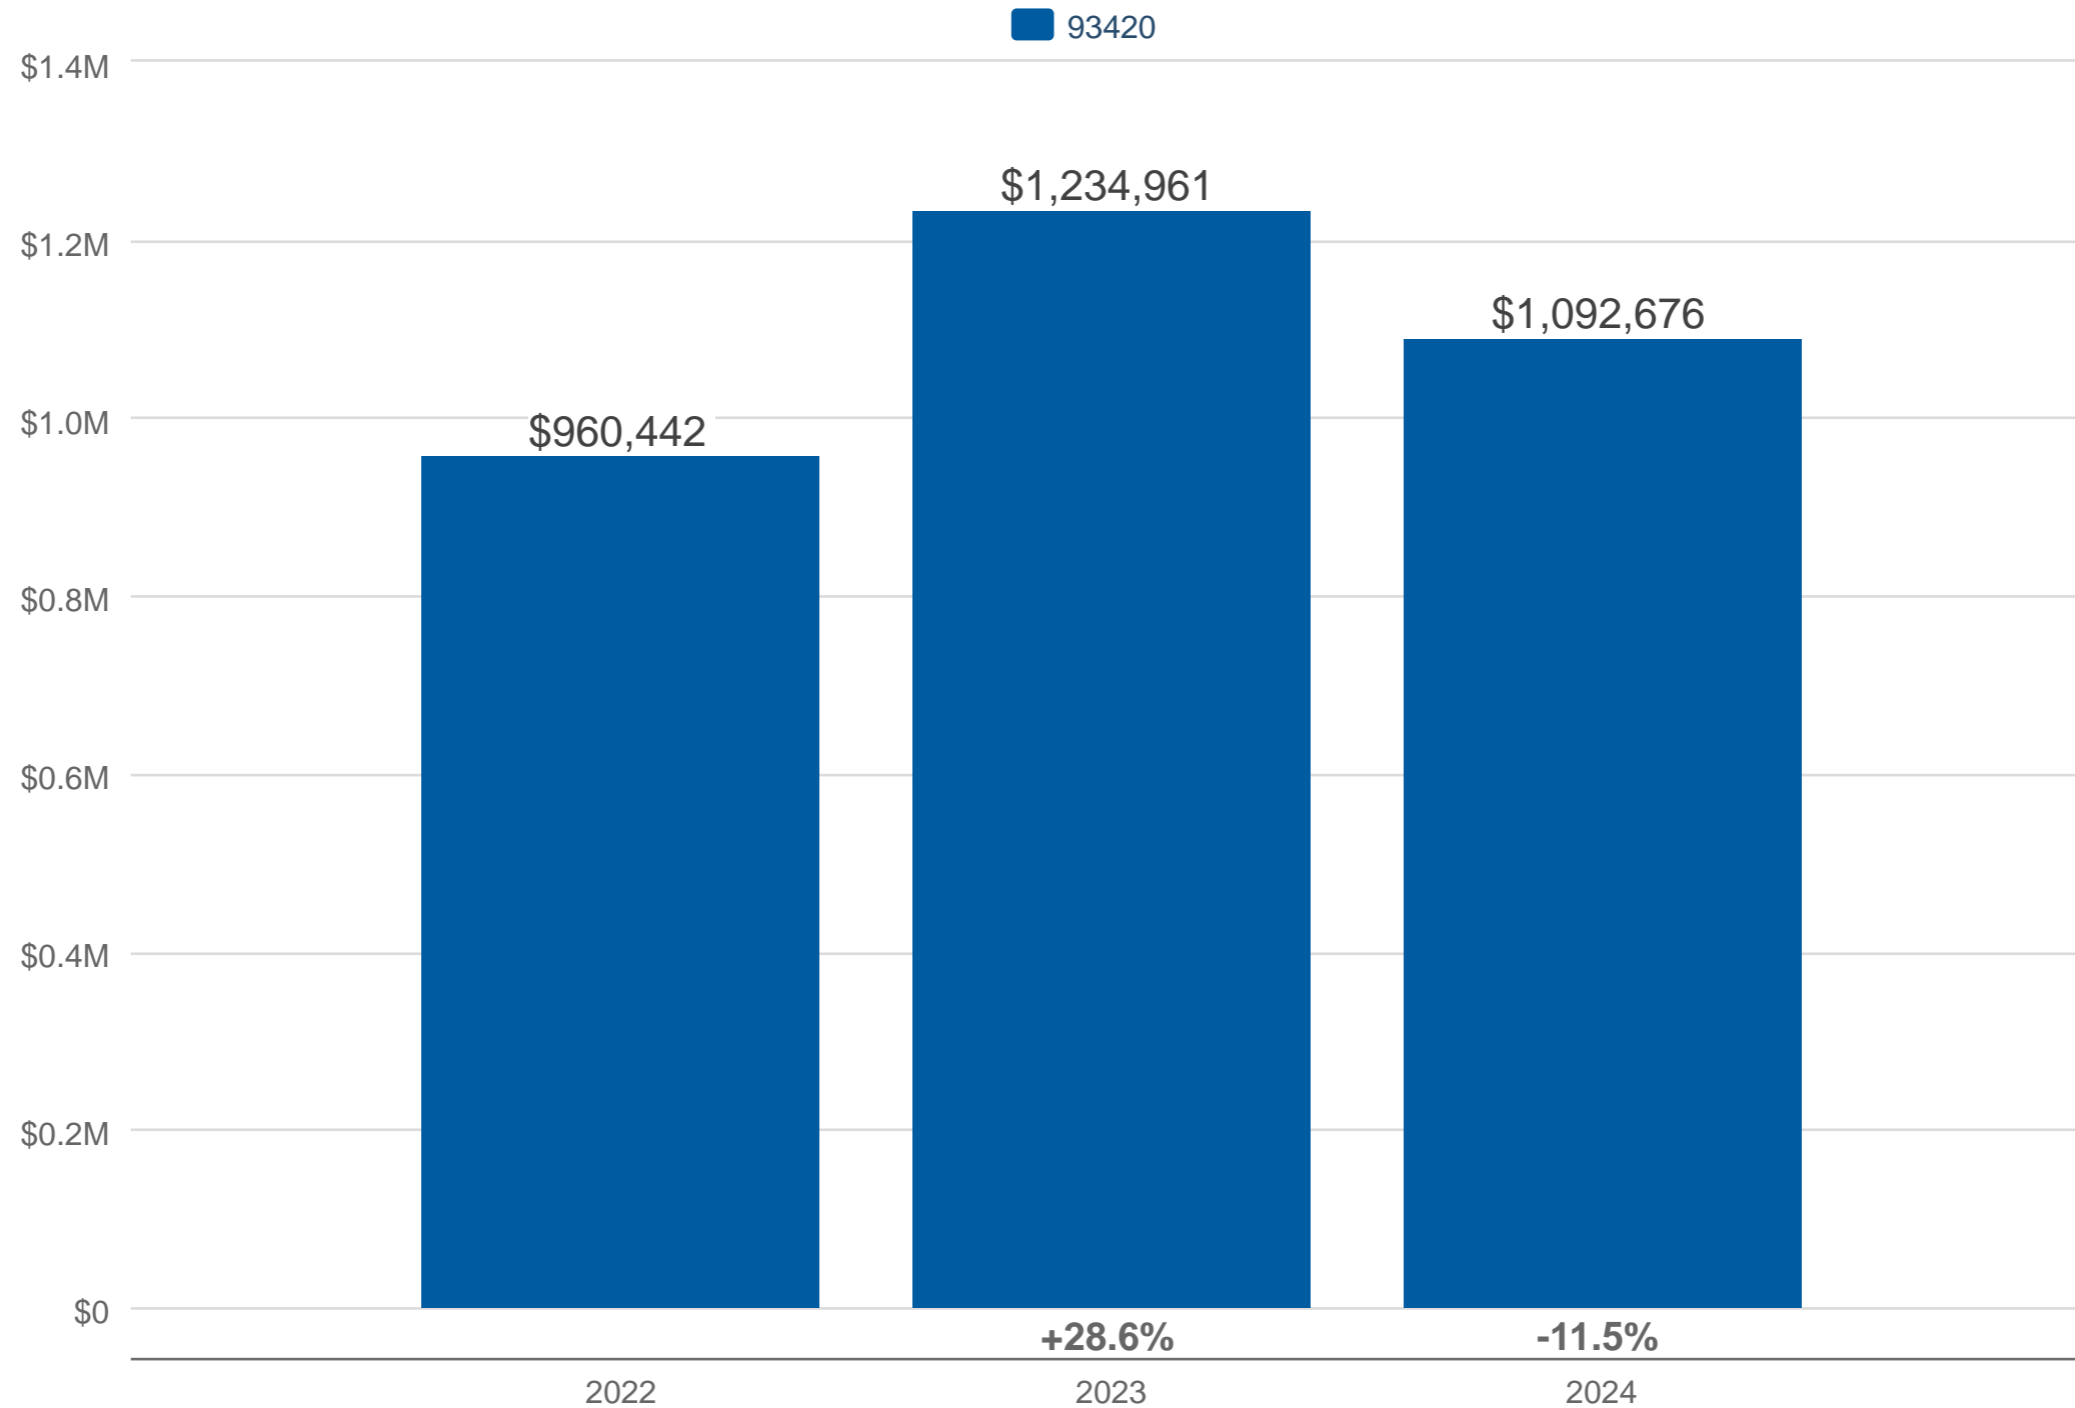

### April Average Sales Price

93420: Residential, Single Family

Each data point is one month of activity. Data is from May 20, 2024.