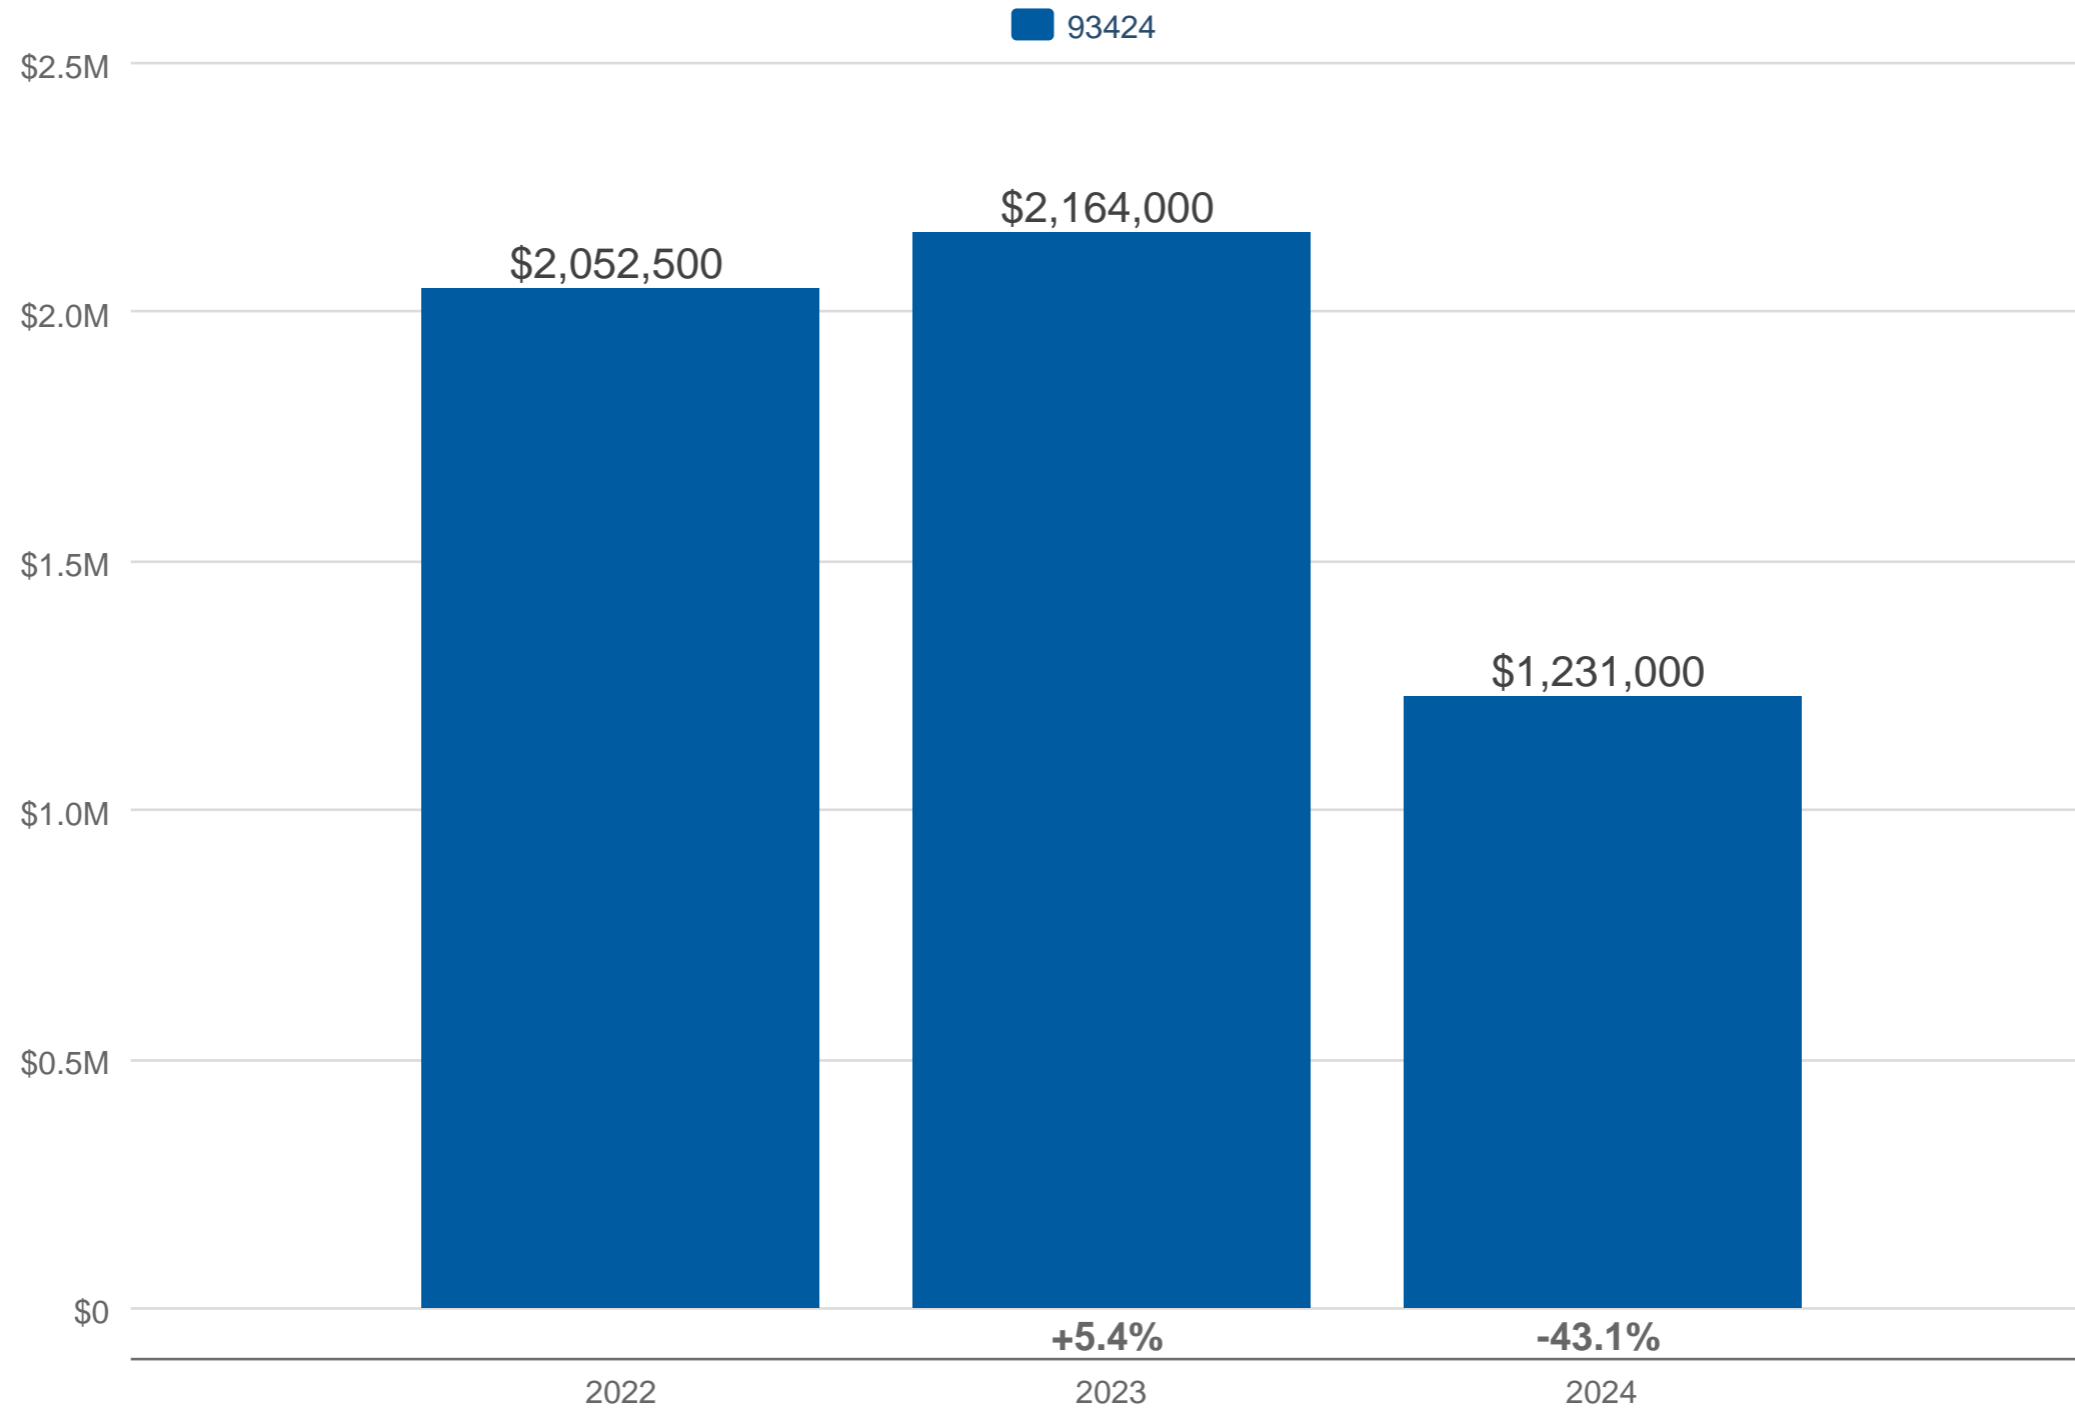

### April Average Sales Price

93424: Residential, Single Family

Each data point is one month of activity. Data is from May 20, 2024.