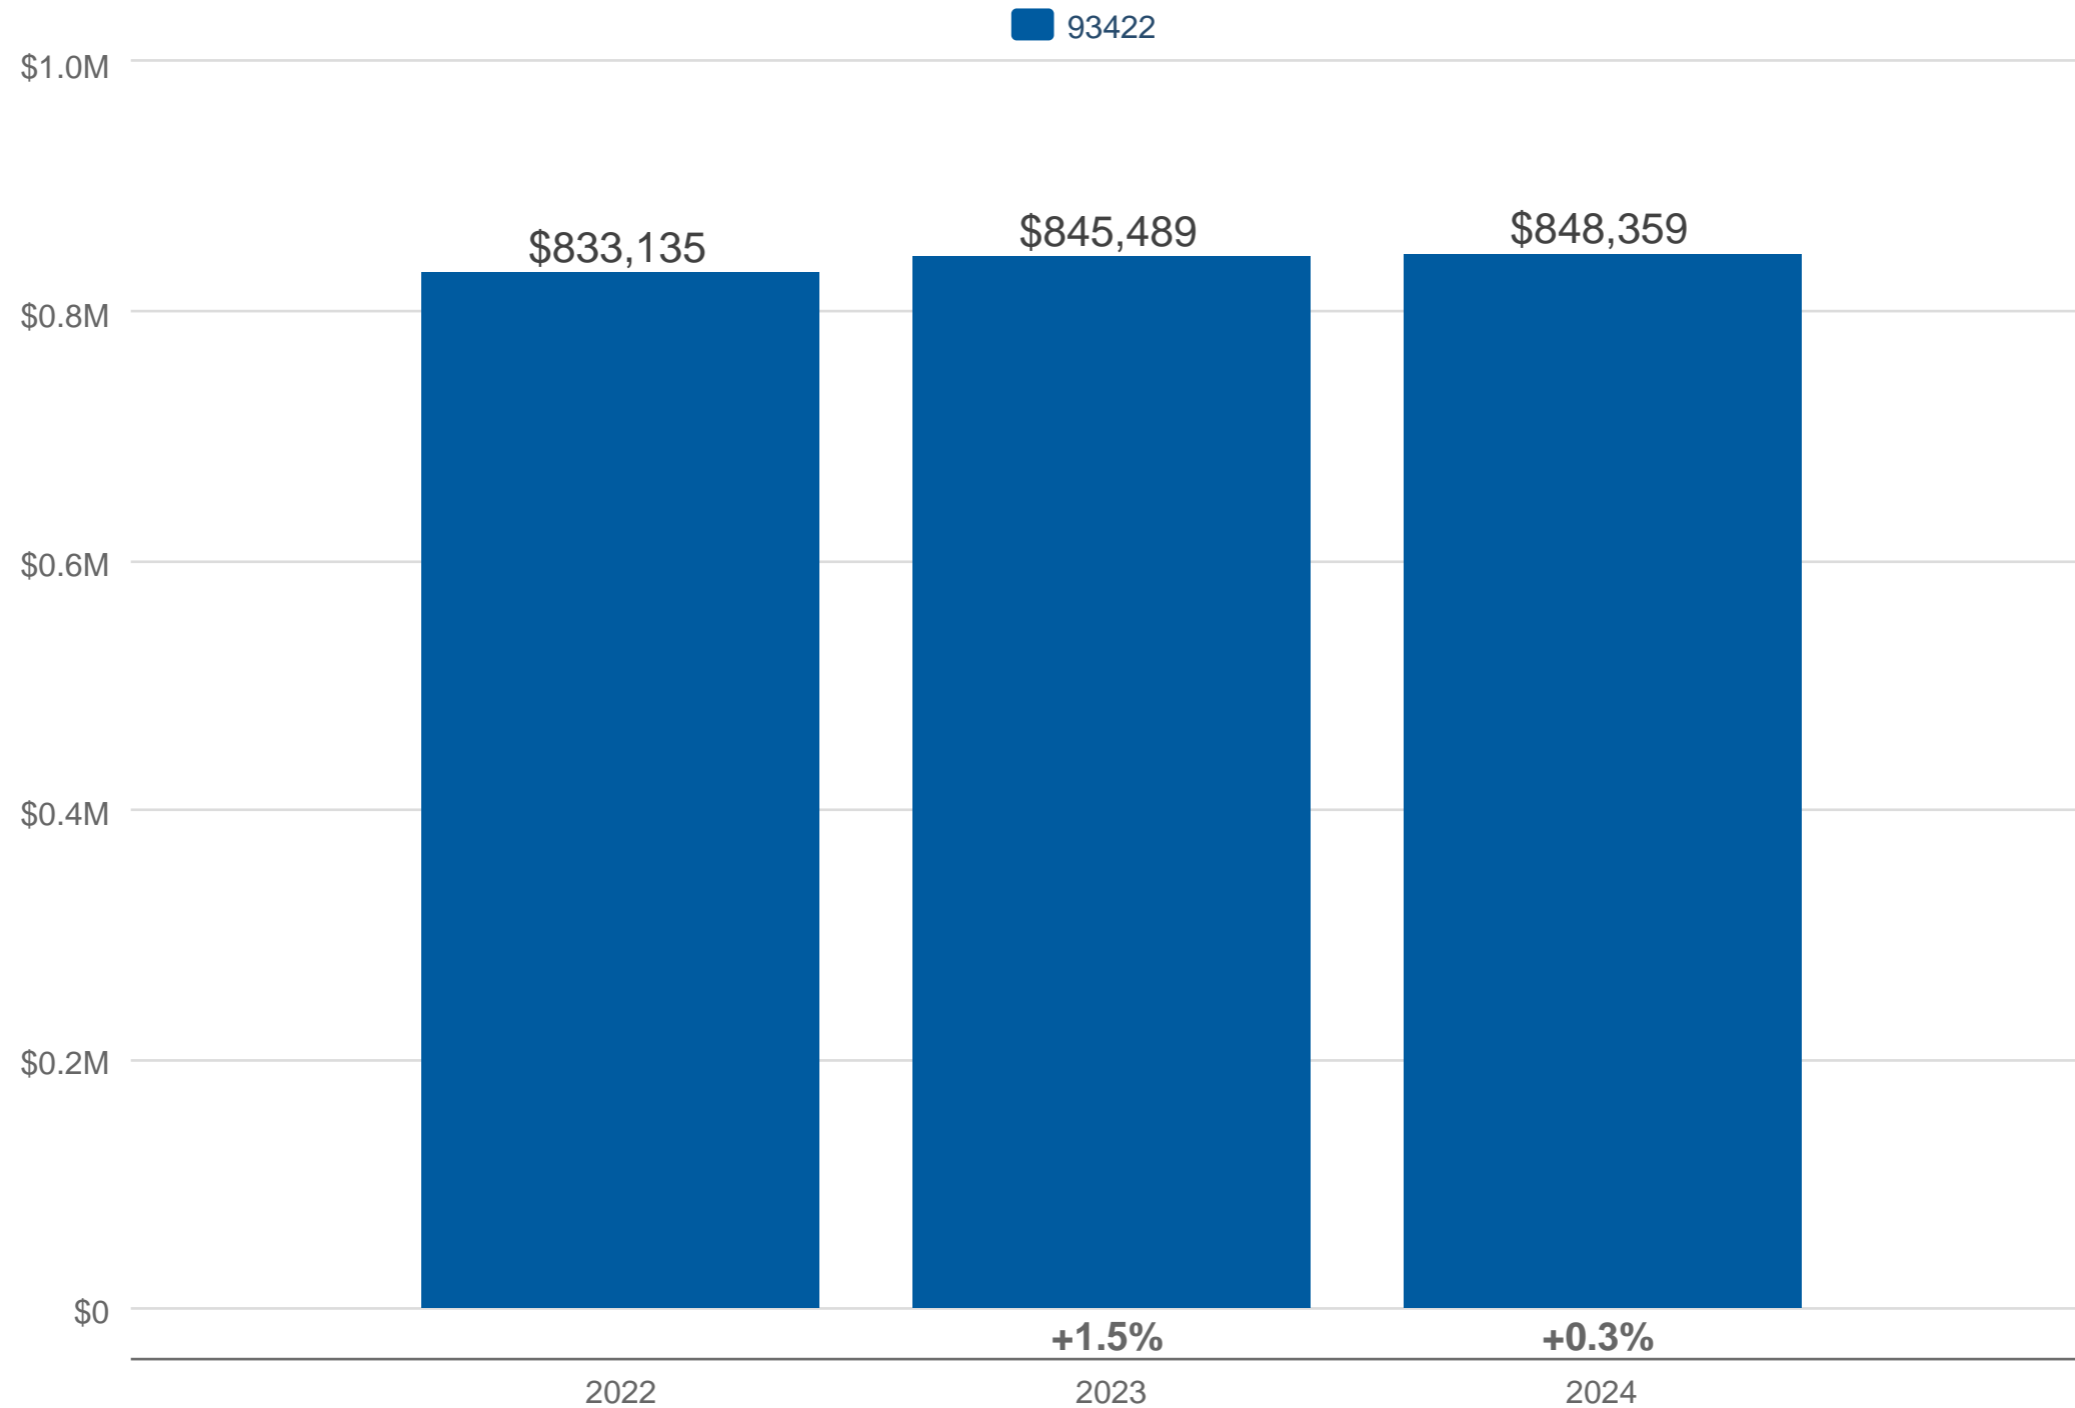

### April Average Sales Price

93422: Residential, Single Family

Each data point is one month of activity. Data is from May 20, 2024.