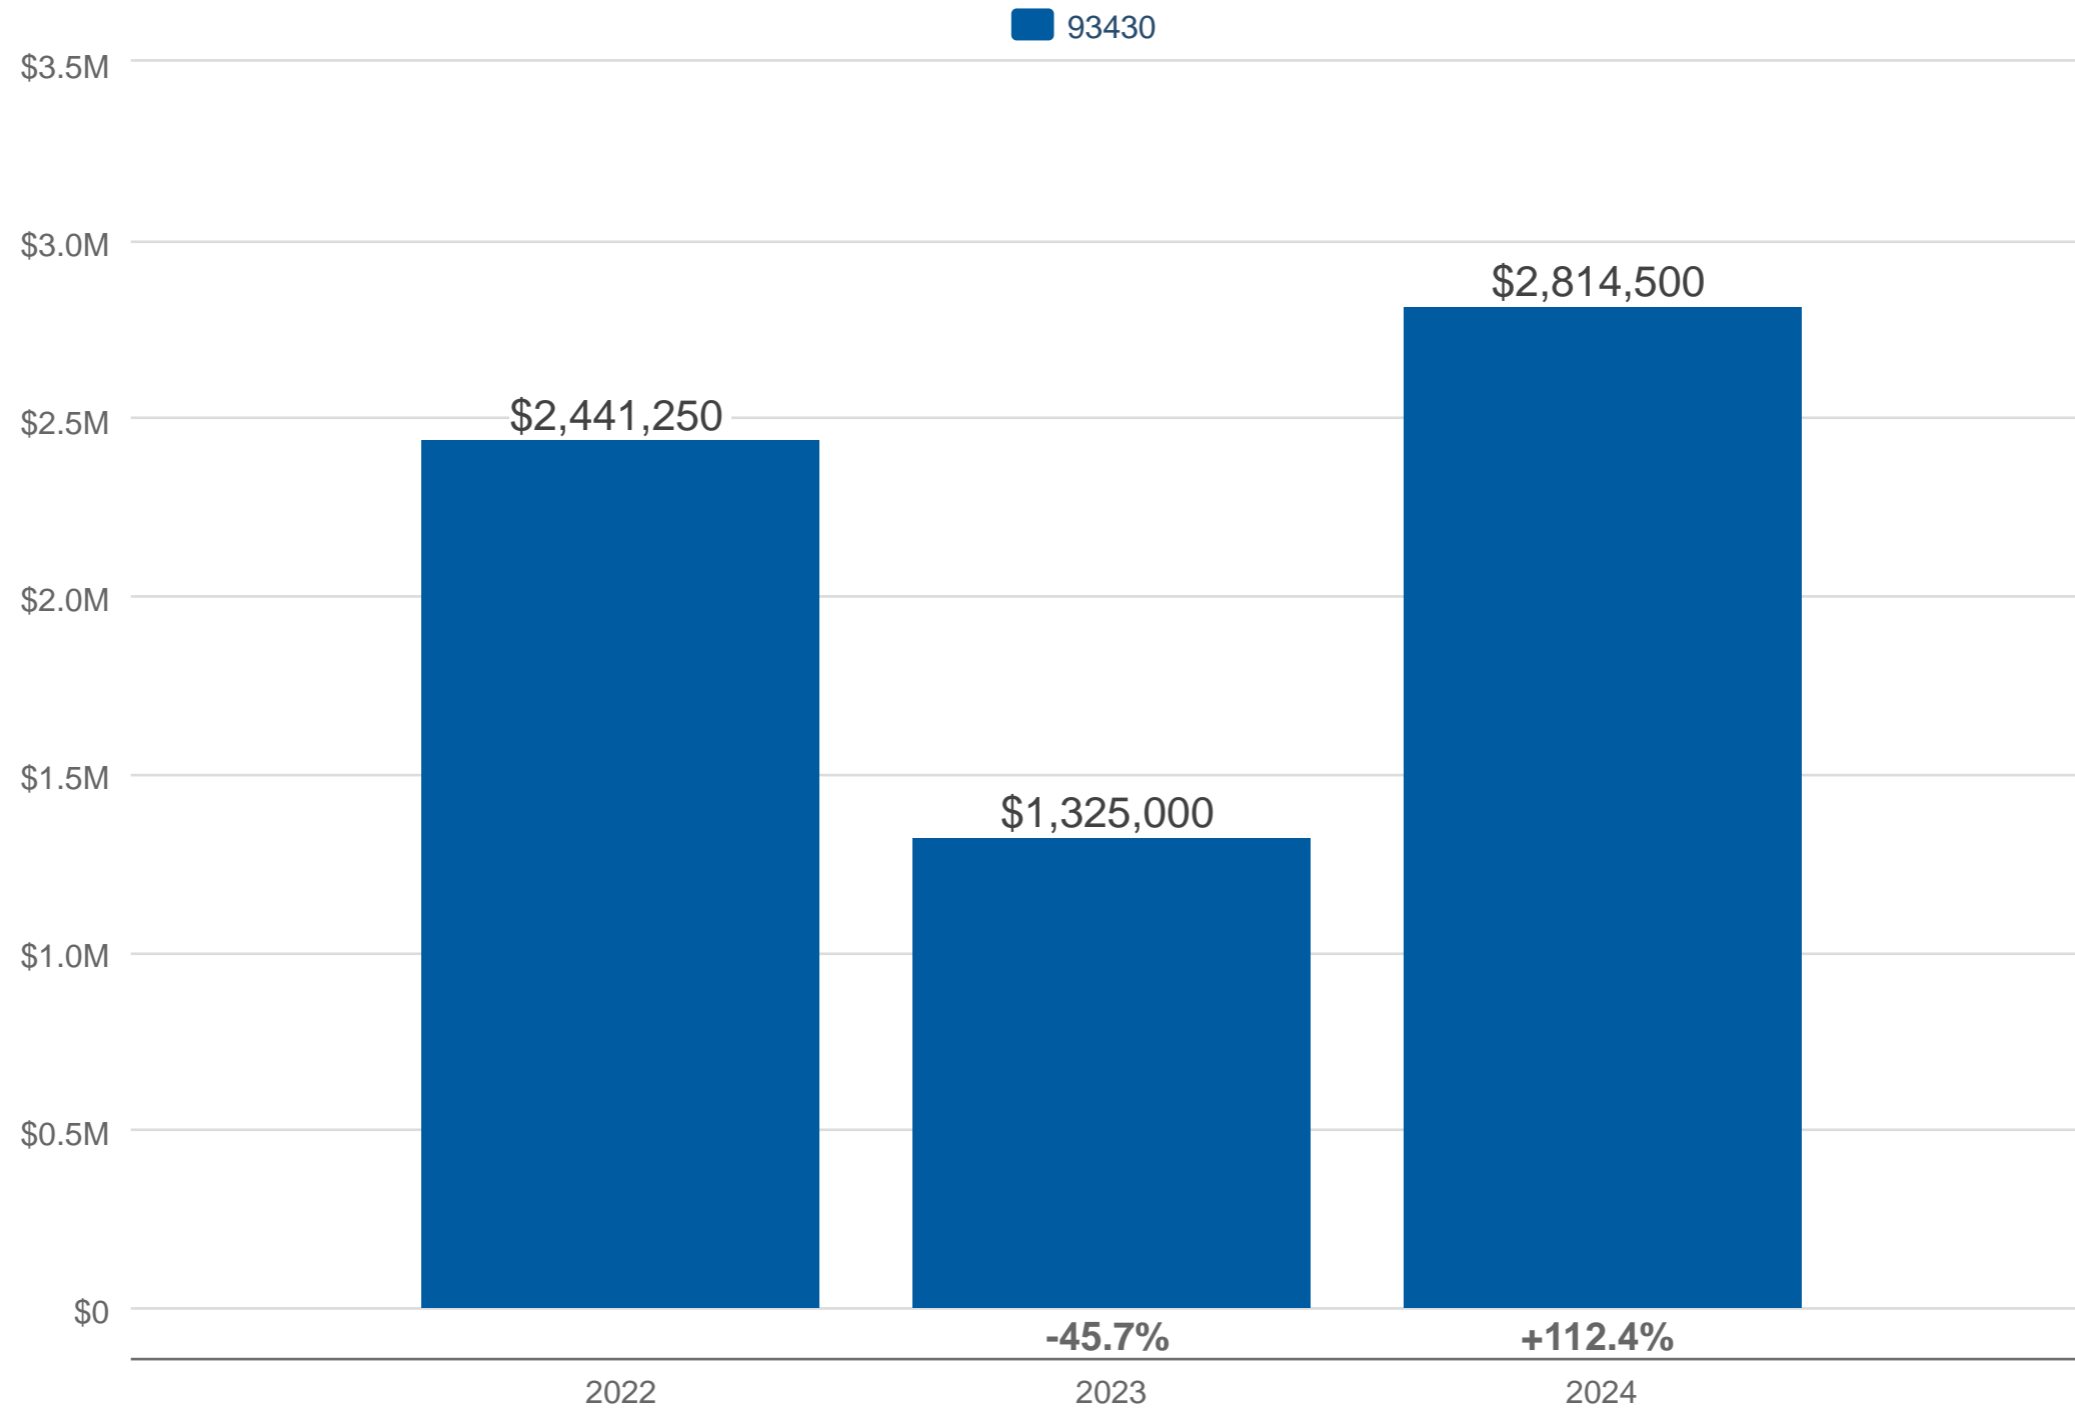

April Average Sales Price

93430: Residential, Single Family

Each data point is one month of activity. Data is from May 20, 2024.