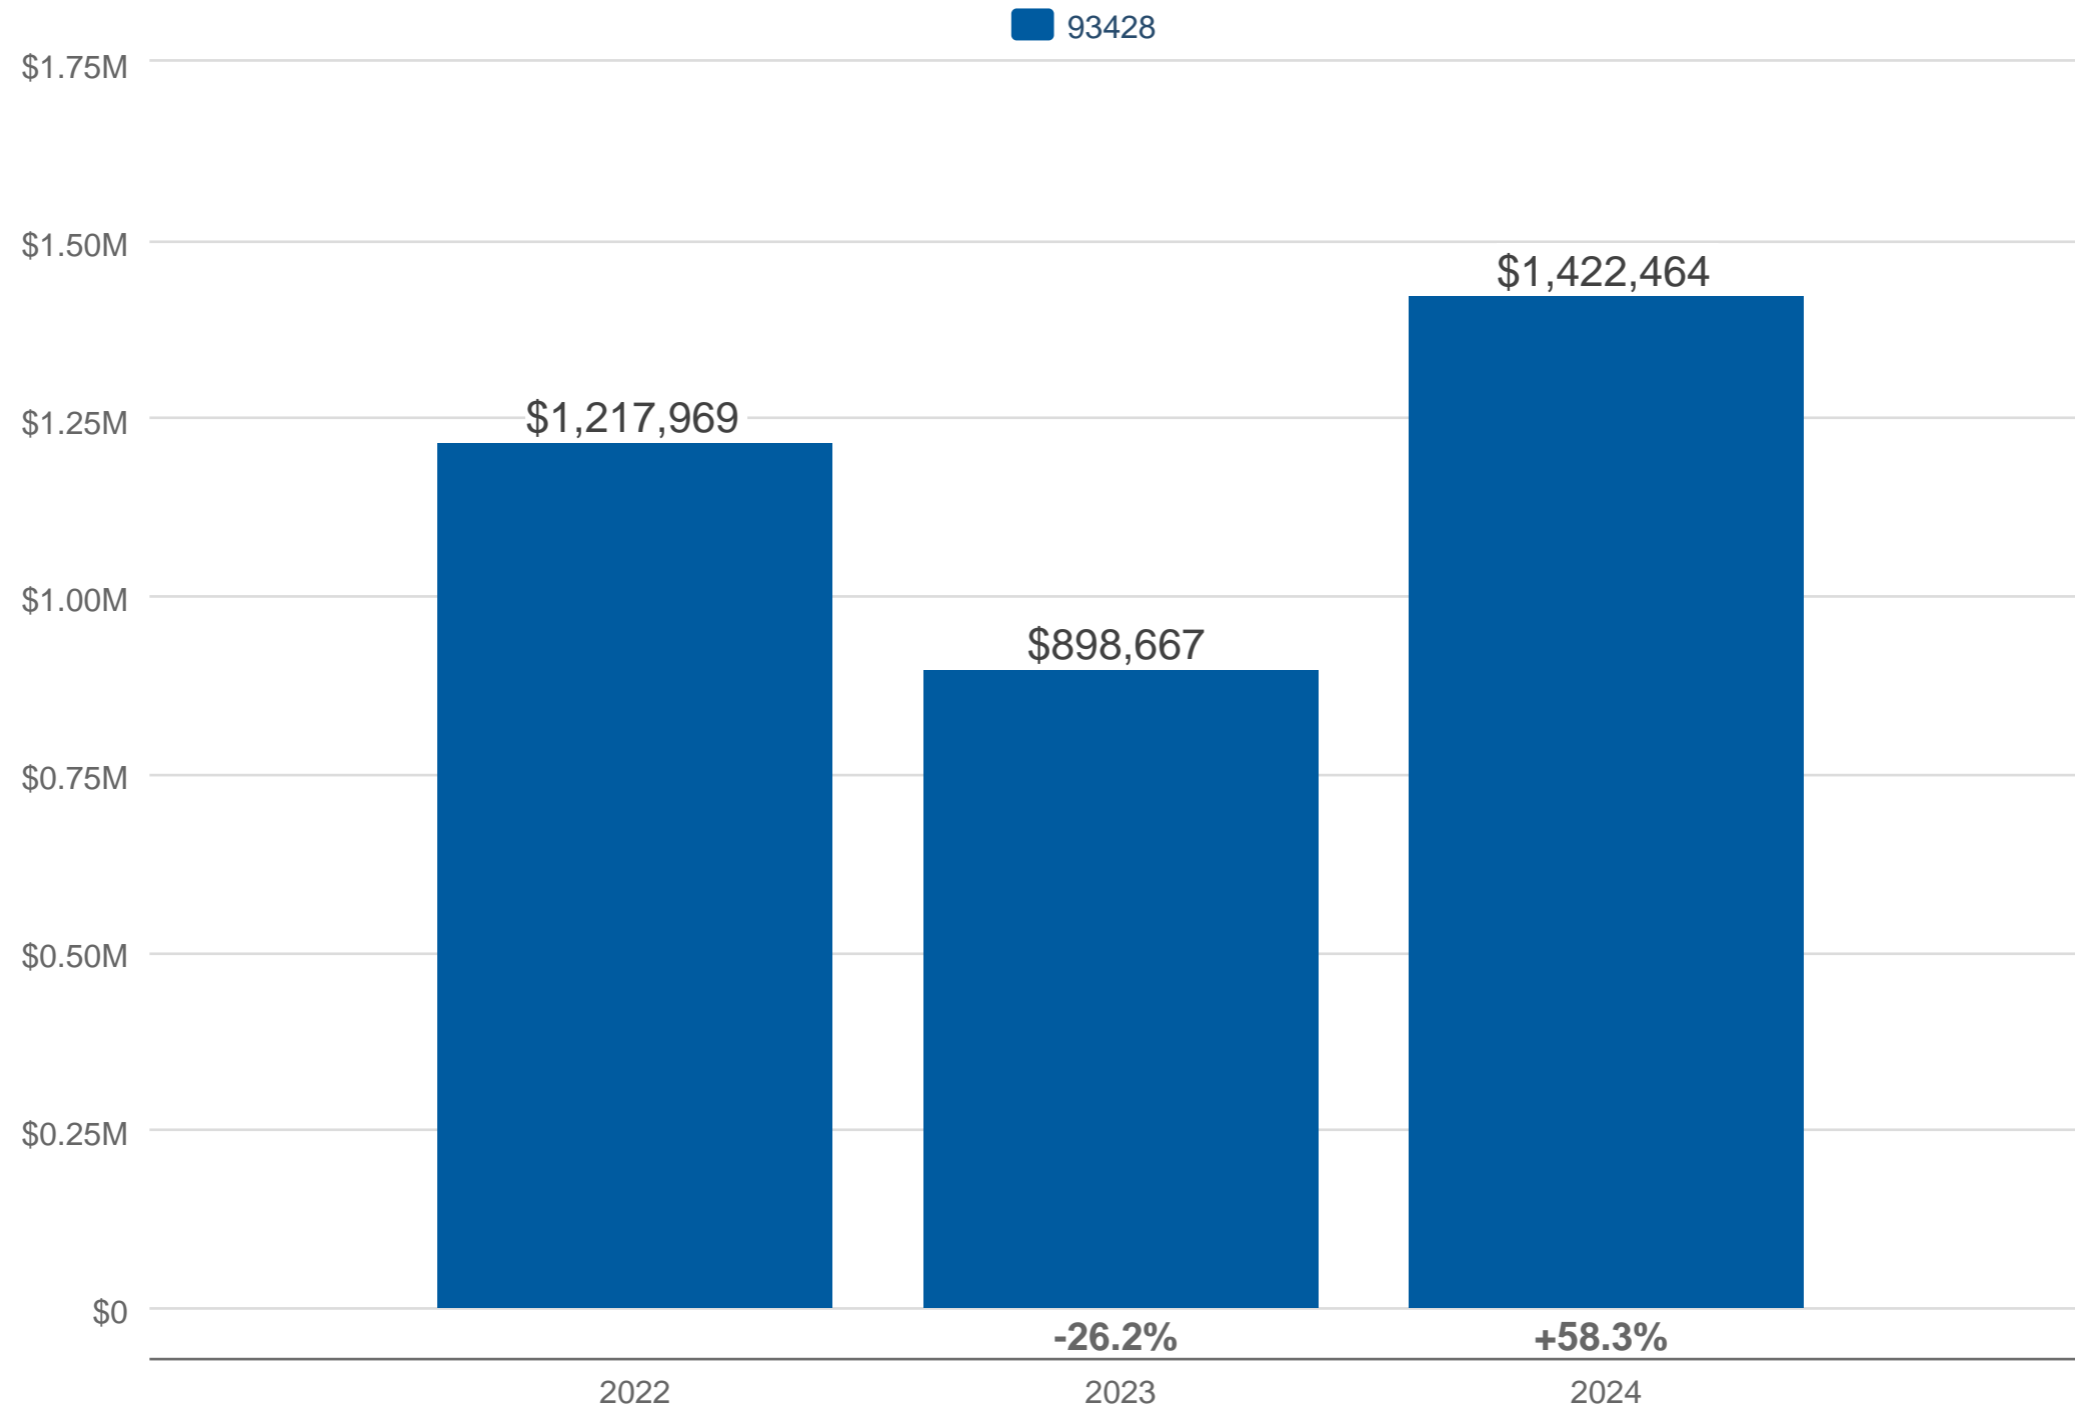

April Average Sales Price

93428: Residential, Single Family

Each data point is one month of activity. Data is from May 20, 2024.